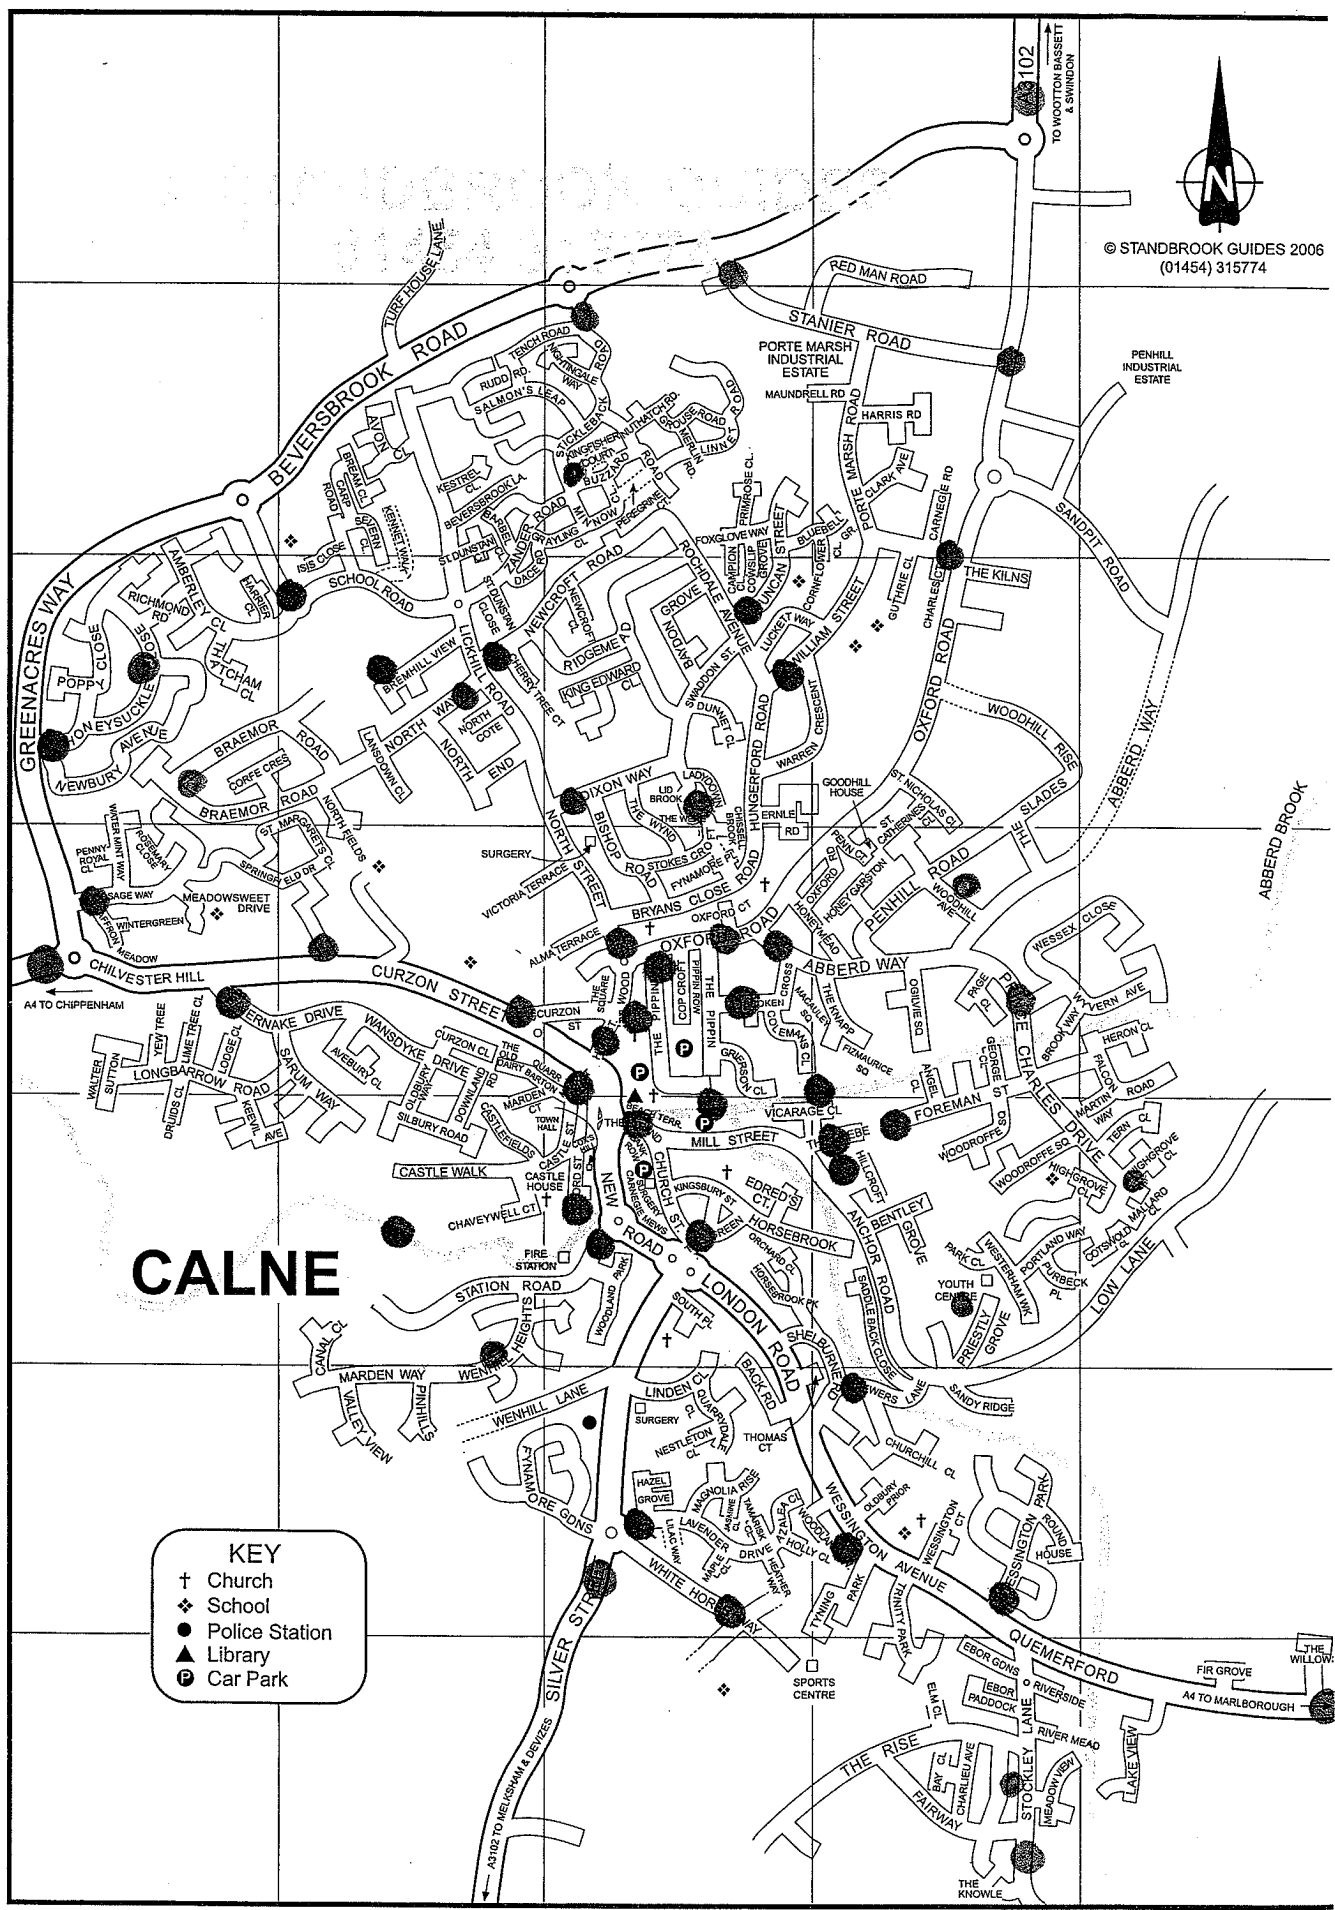

© STANBROOK GUIDES 2006
(01454) 315774

CALNE

KEY

- † Church
- ◆ School
- Police Station
- ▲ Library
- Ⓟ Car Park

ABBERD BROOK

THE WILLOW