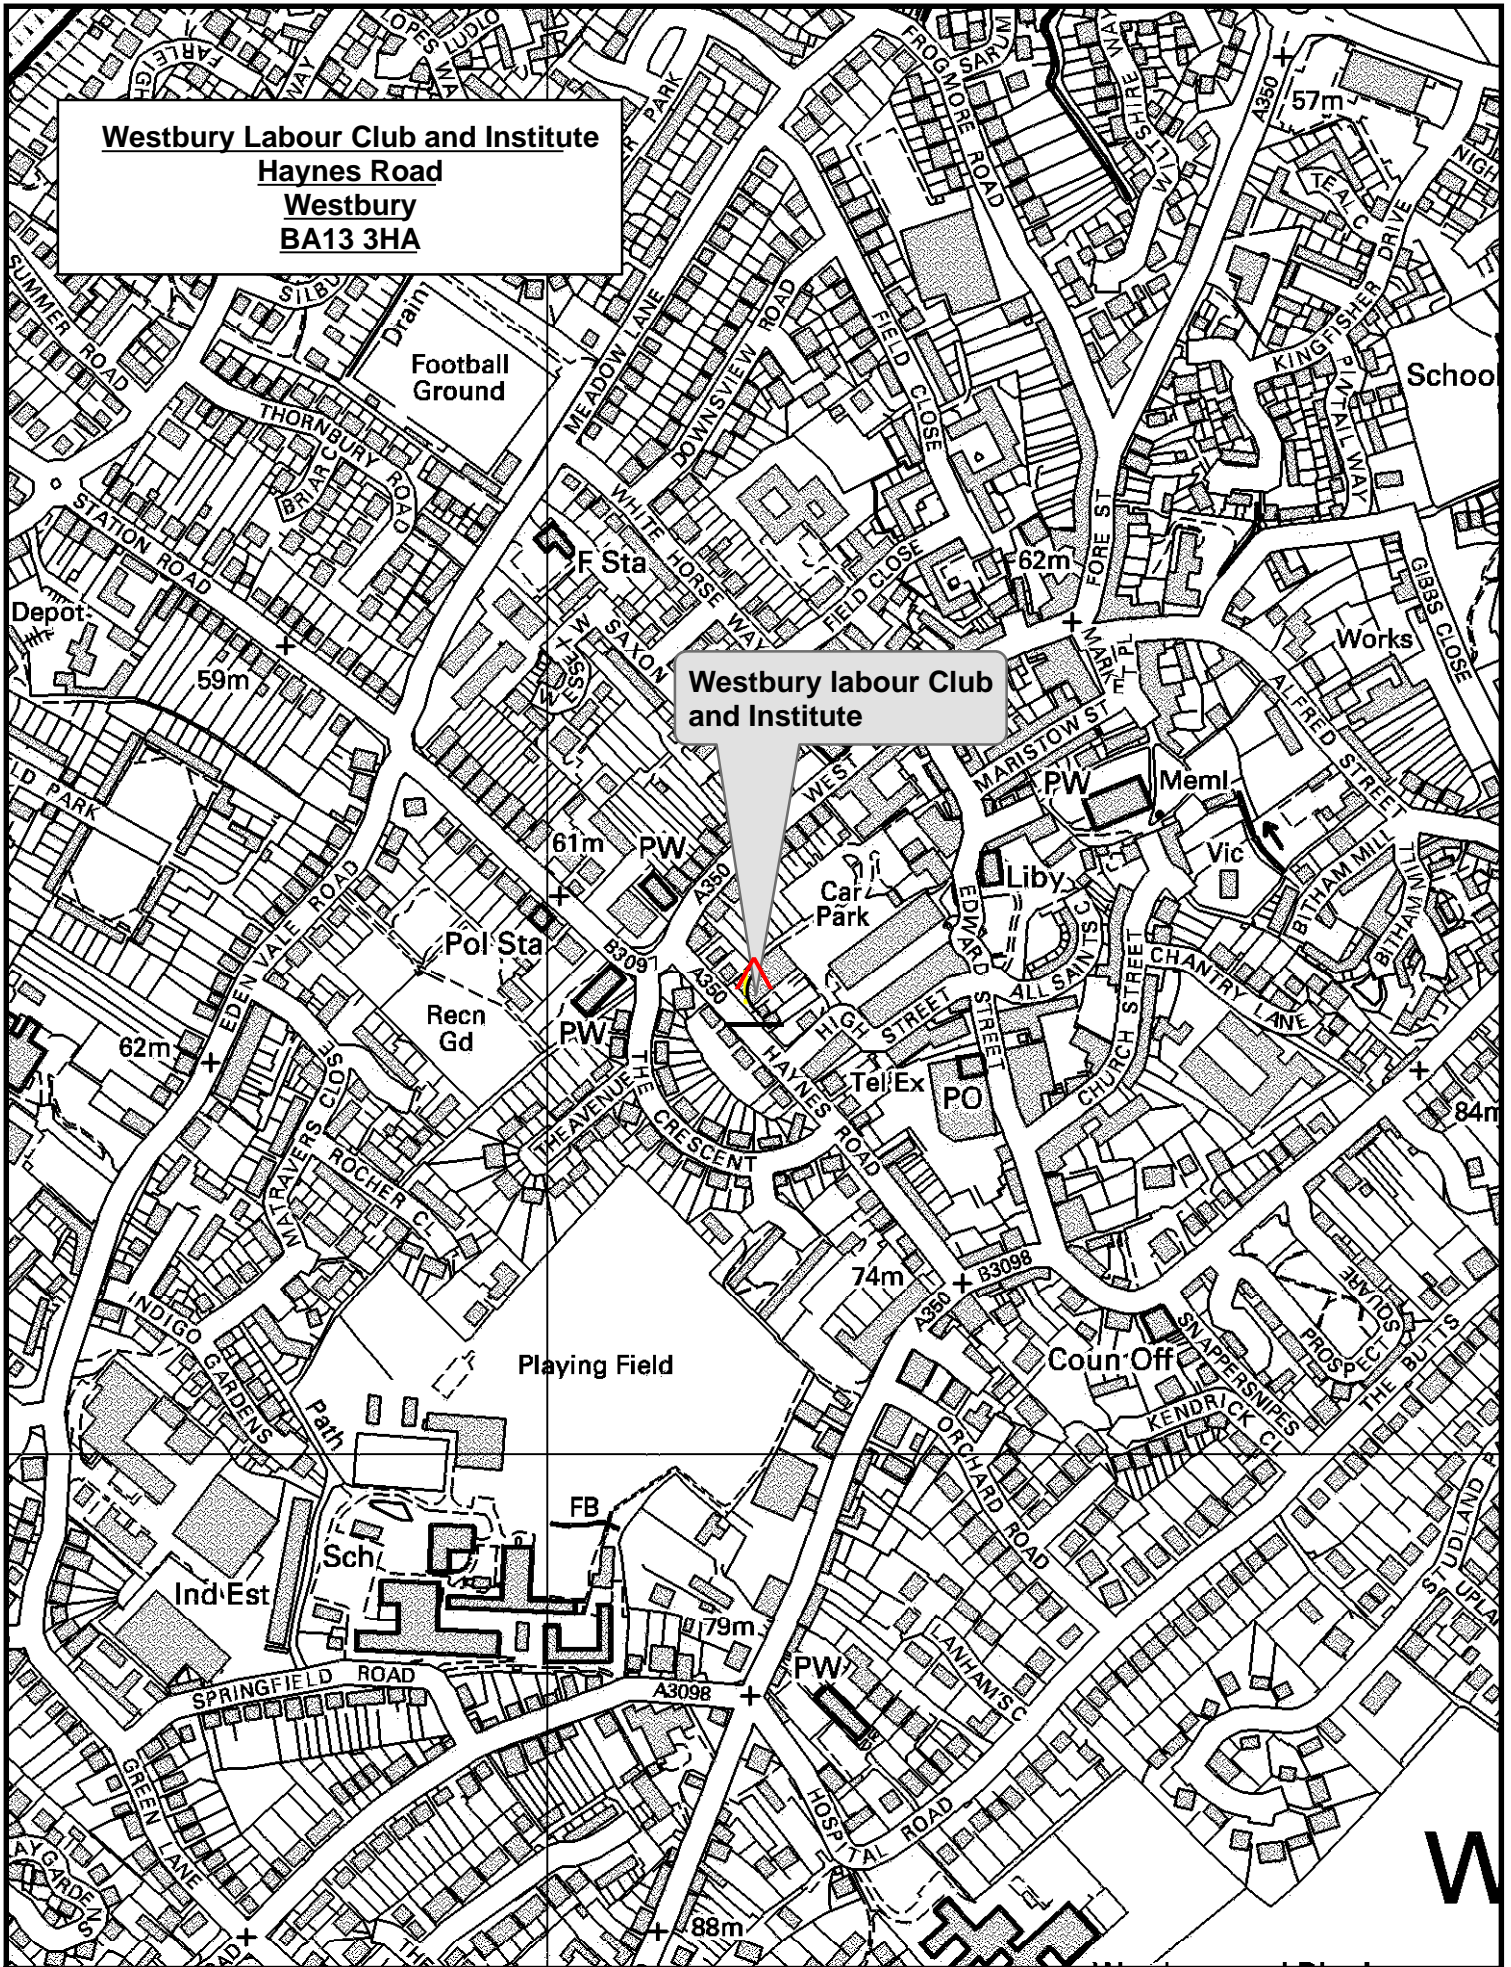

**Westbury Labour Club and Institute**  
**Haynes Road**  
**Westbury**  
**BA13 3HA**

**Westbury labour Club and Institute**

This map is based upon Ordnance Survey Material with the permission of Ordnance Survey on behalf of the Controller of Her Majesty's Stationery Office © Crown Copyright. Unauthorised reproduction infringes Crown Copyright and may lead to prosecution or civil proceedings. (100049050) 2009.