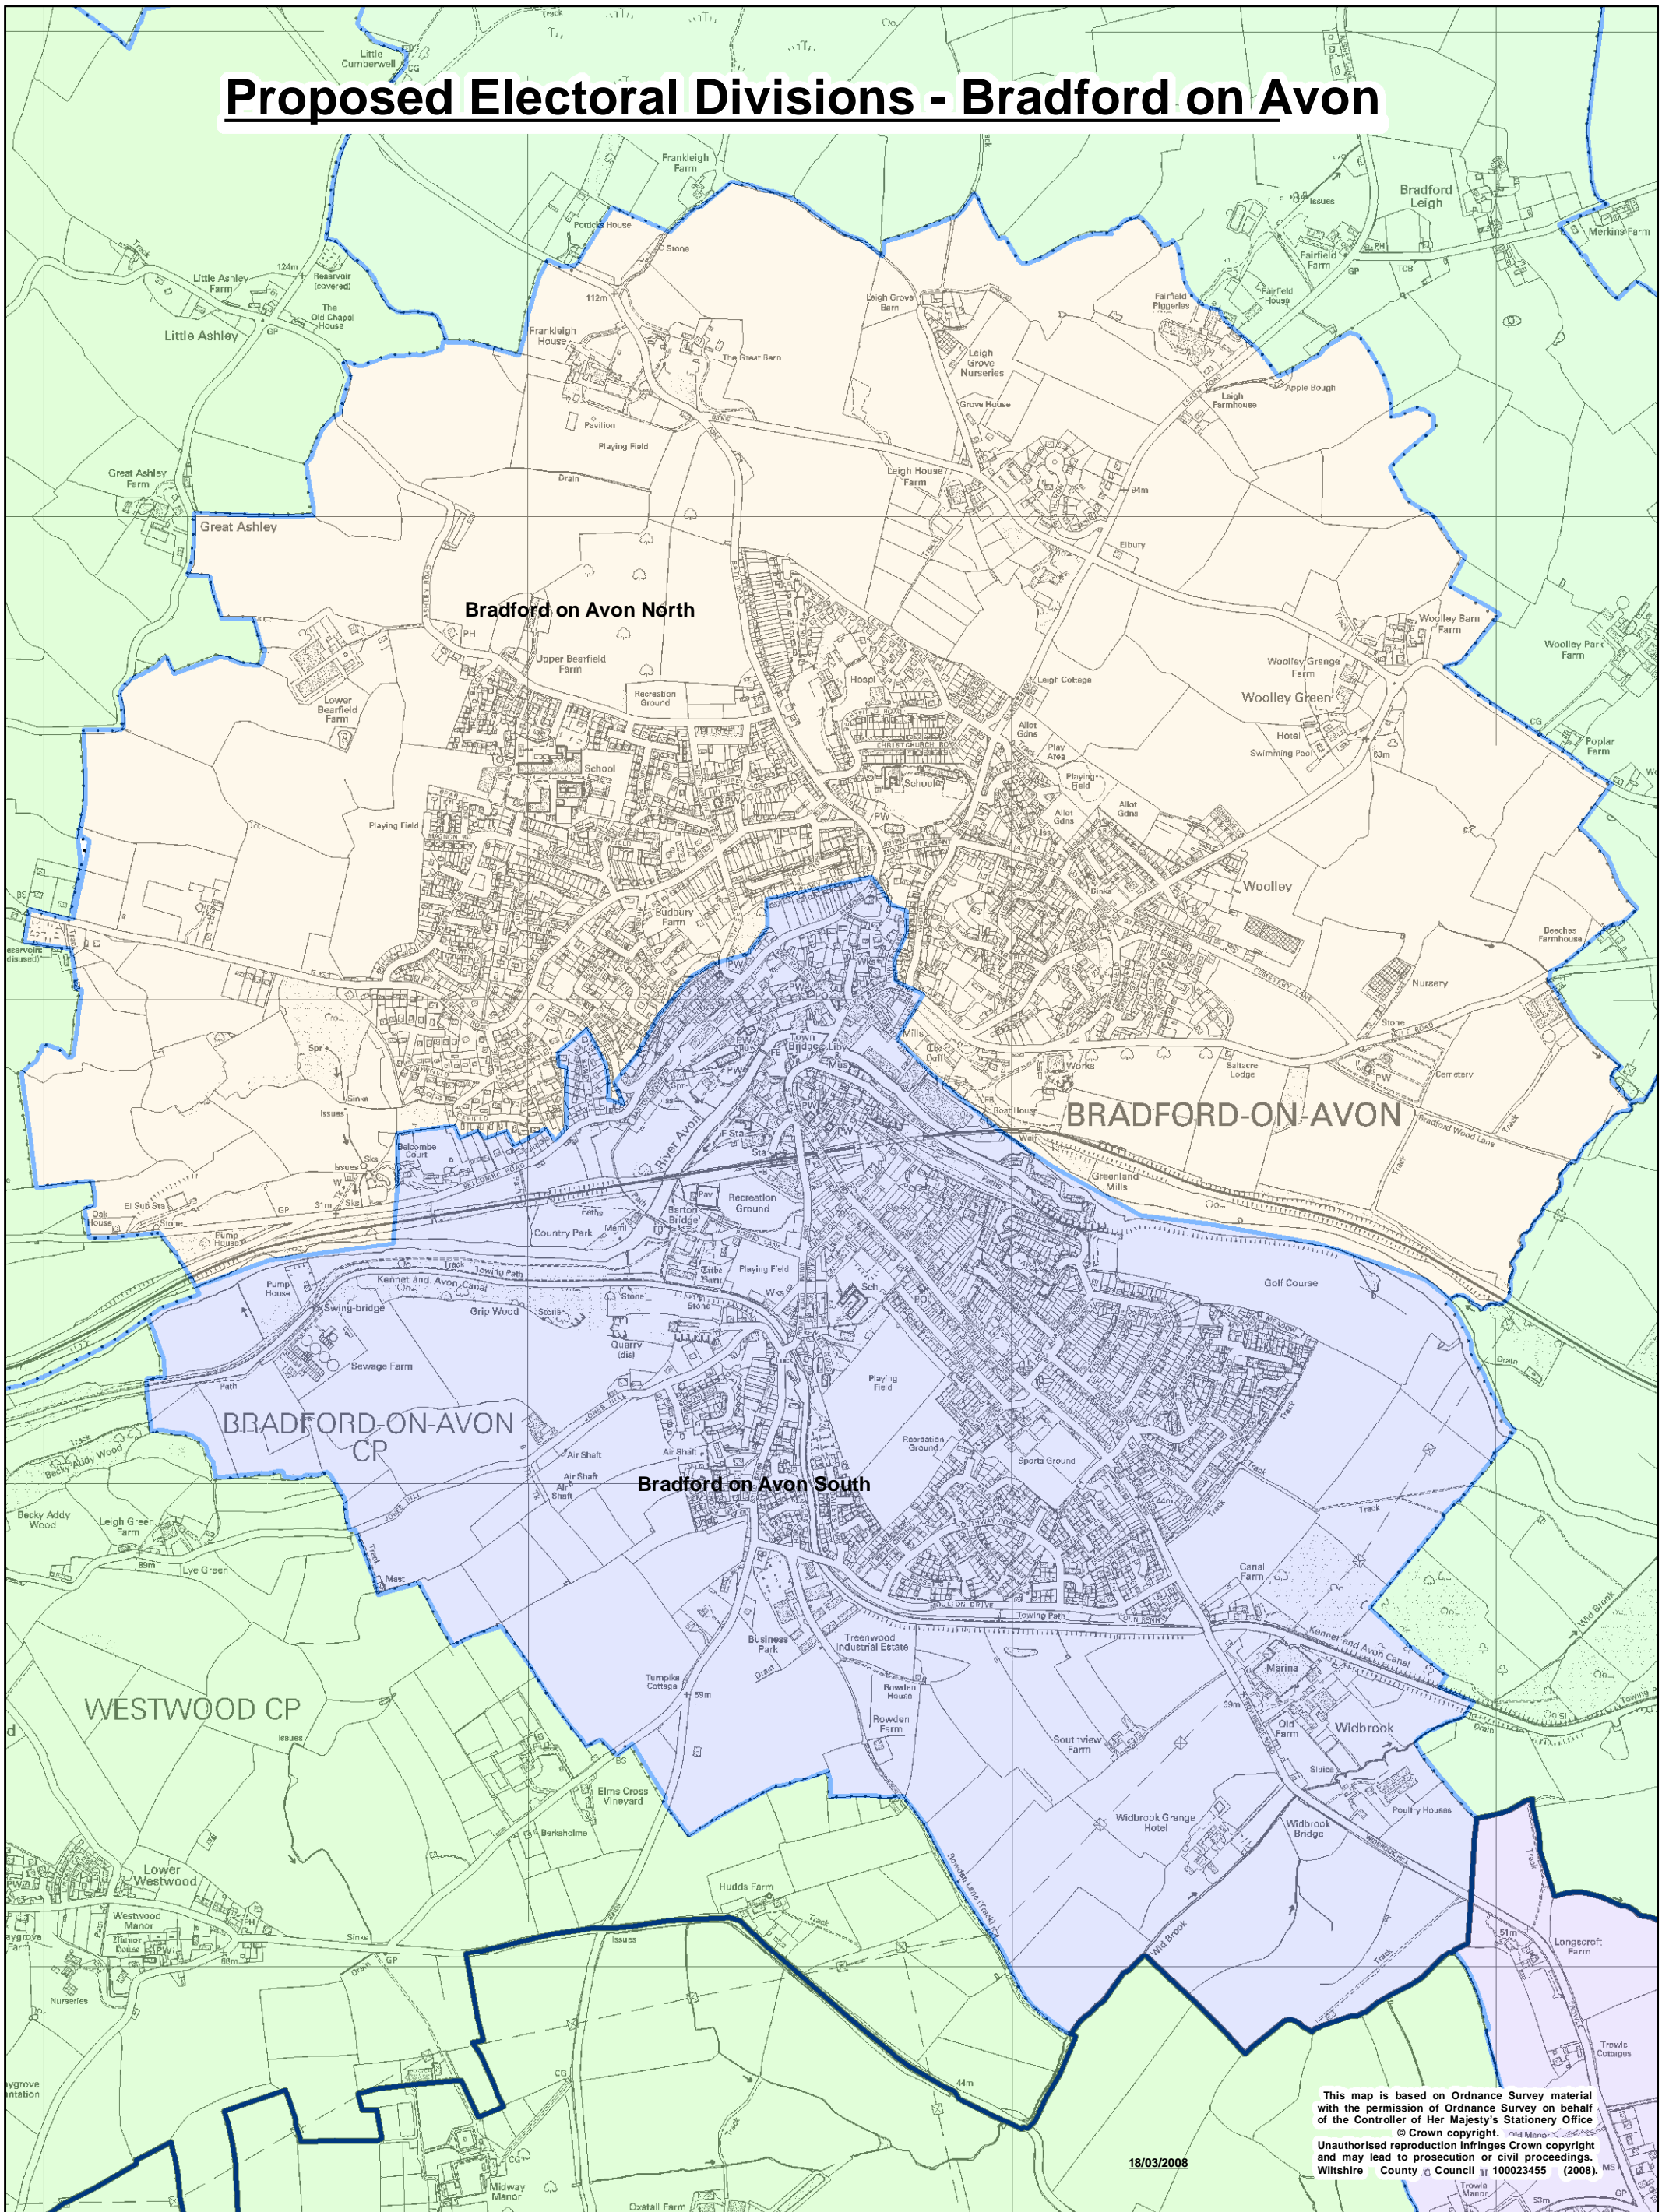

Proposed Electoral Divisions - Bradford on Avon

18/03/2008

This map is based on Ordnance Survey material with the permission of Ordnance Survey on behalf of the Controller of Her Majesty's Stationery Office. © Crown copyright. All rights reserved. Unauthorised reproduction infringes Crown copyright and may lead to prosecution or civil proceedings. Wiltshire County Council 100023455 (2008).