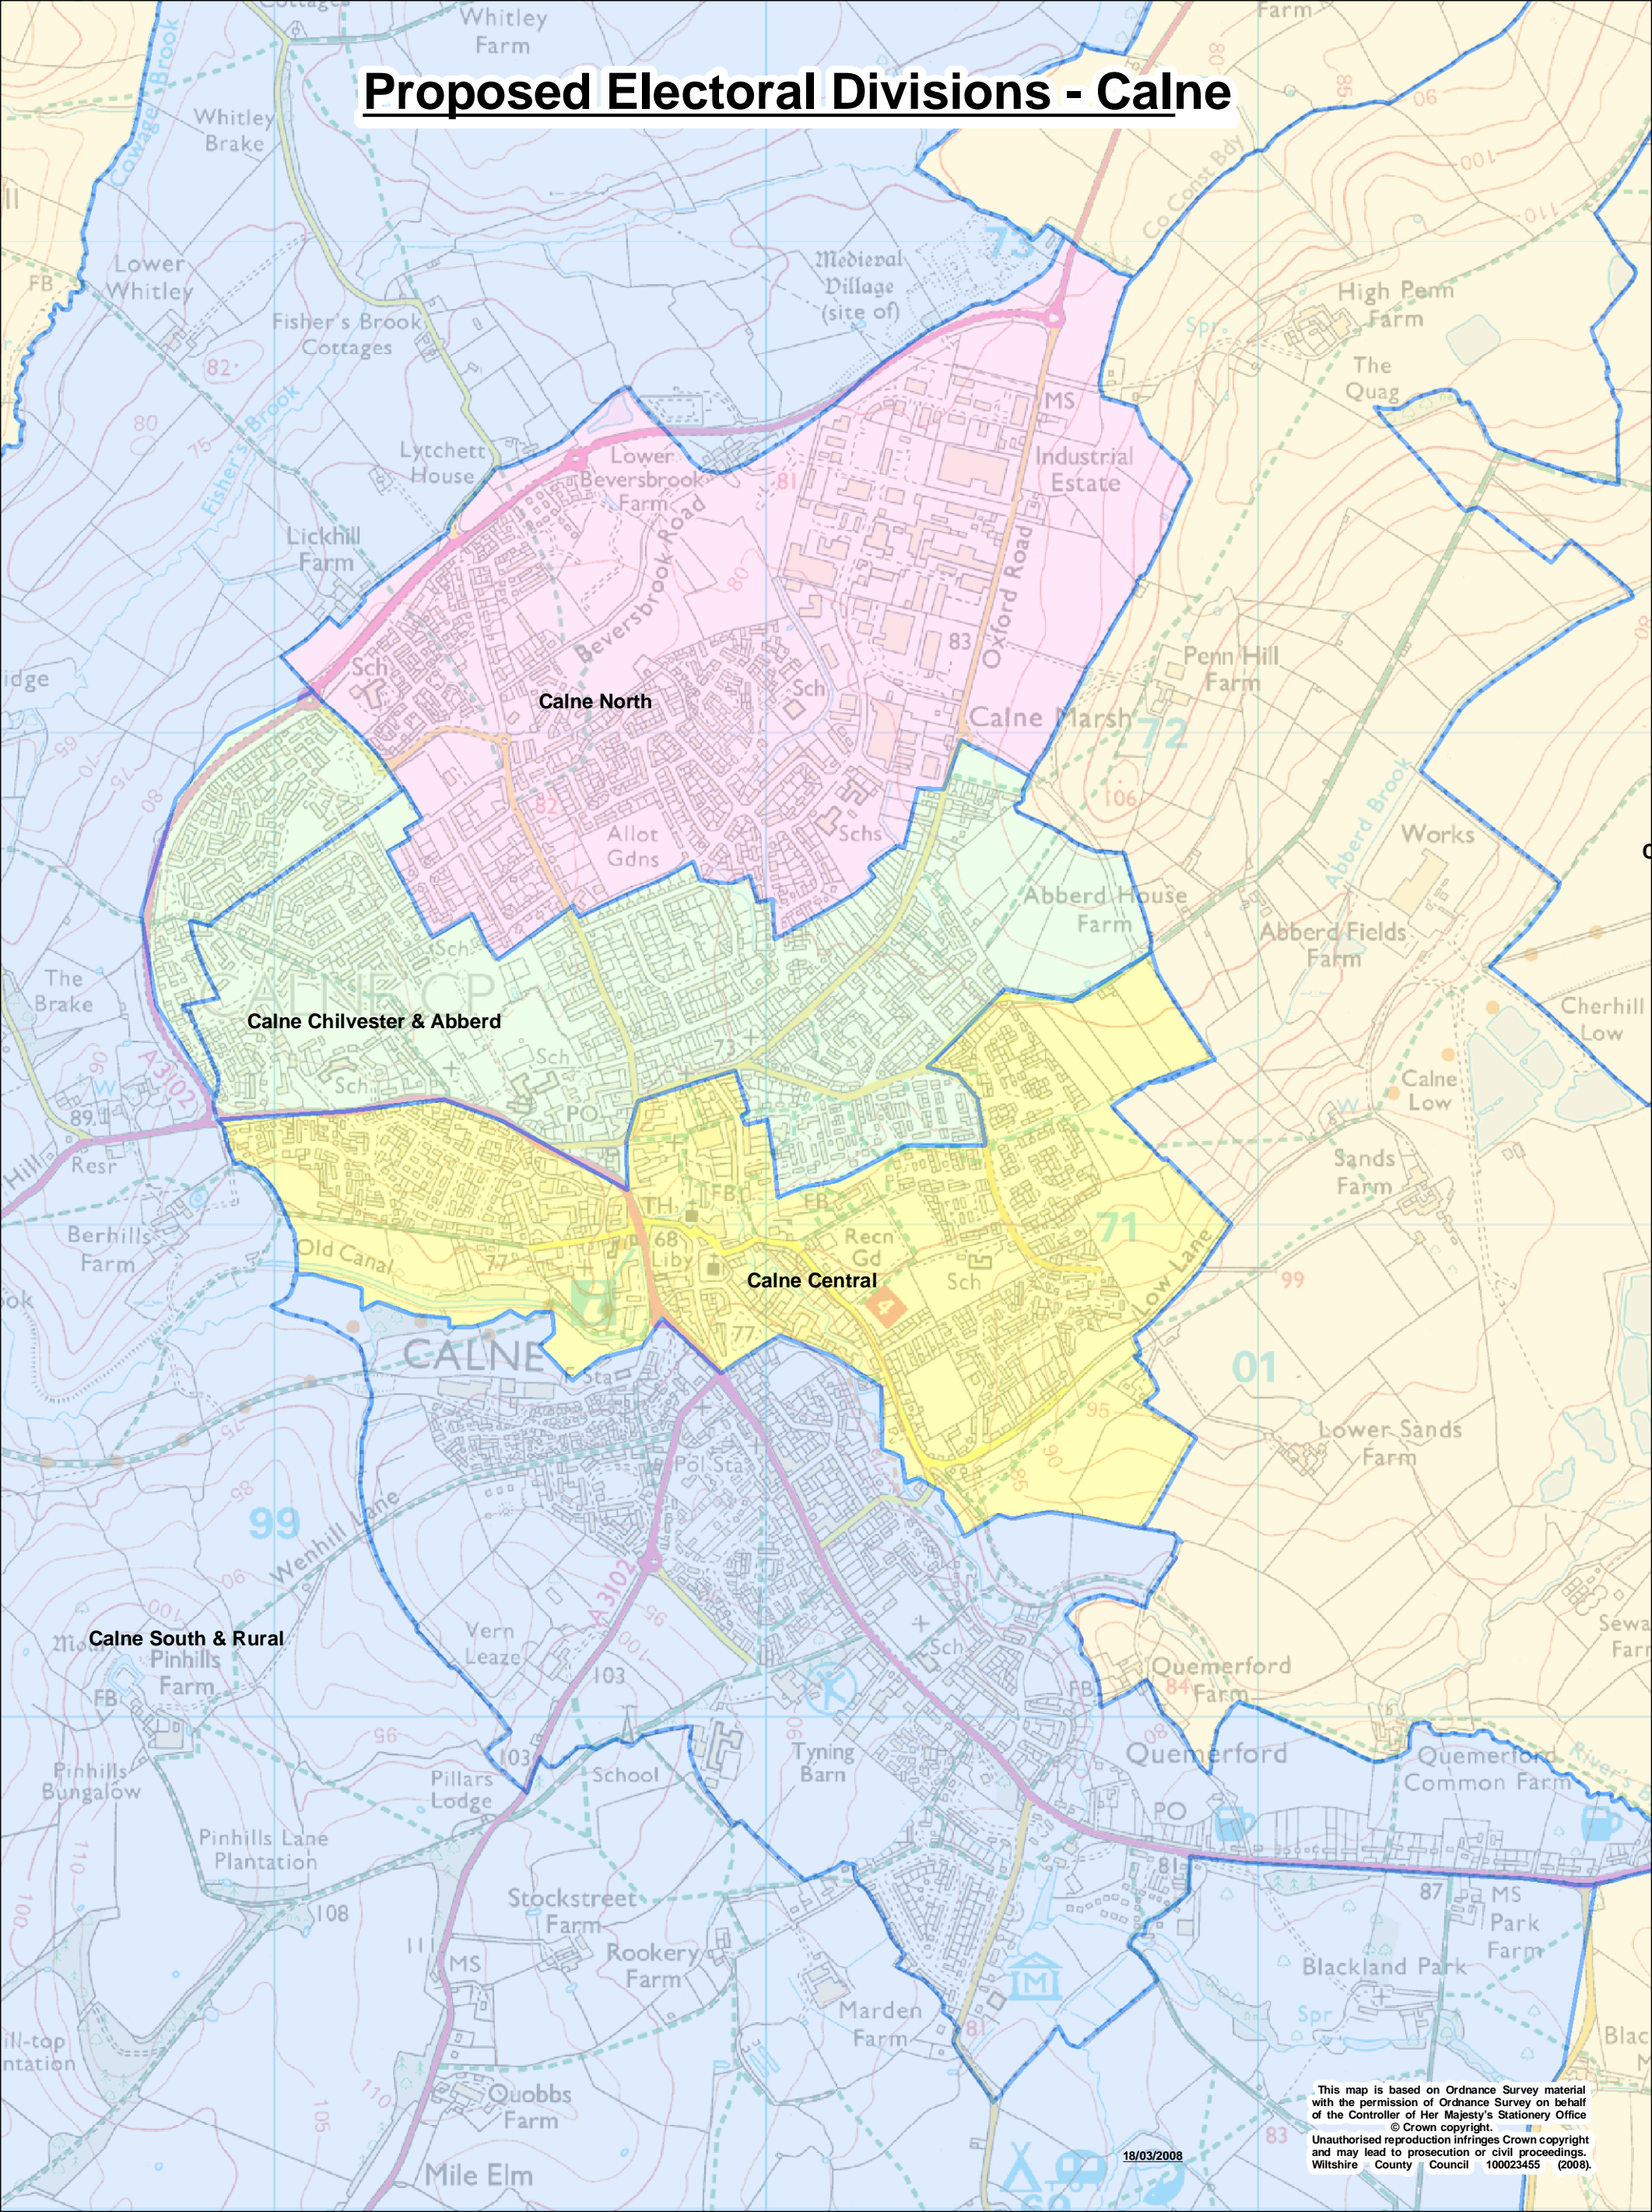

Proposed Electoral Divisions - Calne

This map is based on Ordnance Survey material with the permission of Ordnance Survey on behalf of the Controller of Her Majesty's Stationery Office © Crown copyright. Unauthorised reproduction infringes Crown copyright and may lead to prosecution or civil proceedings. Wiltshire County Council 100023455 (2008).