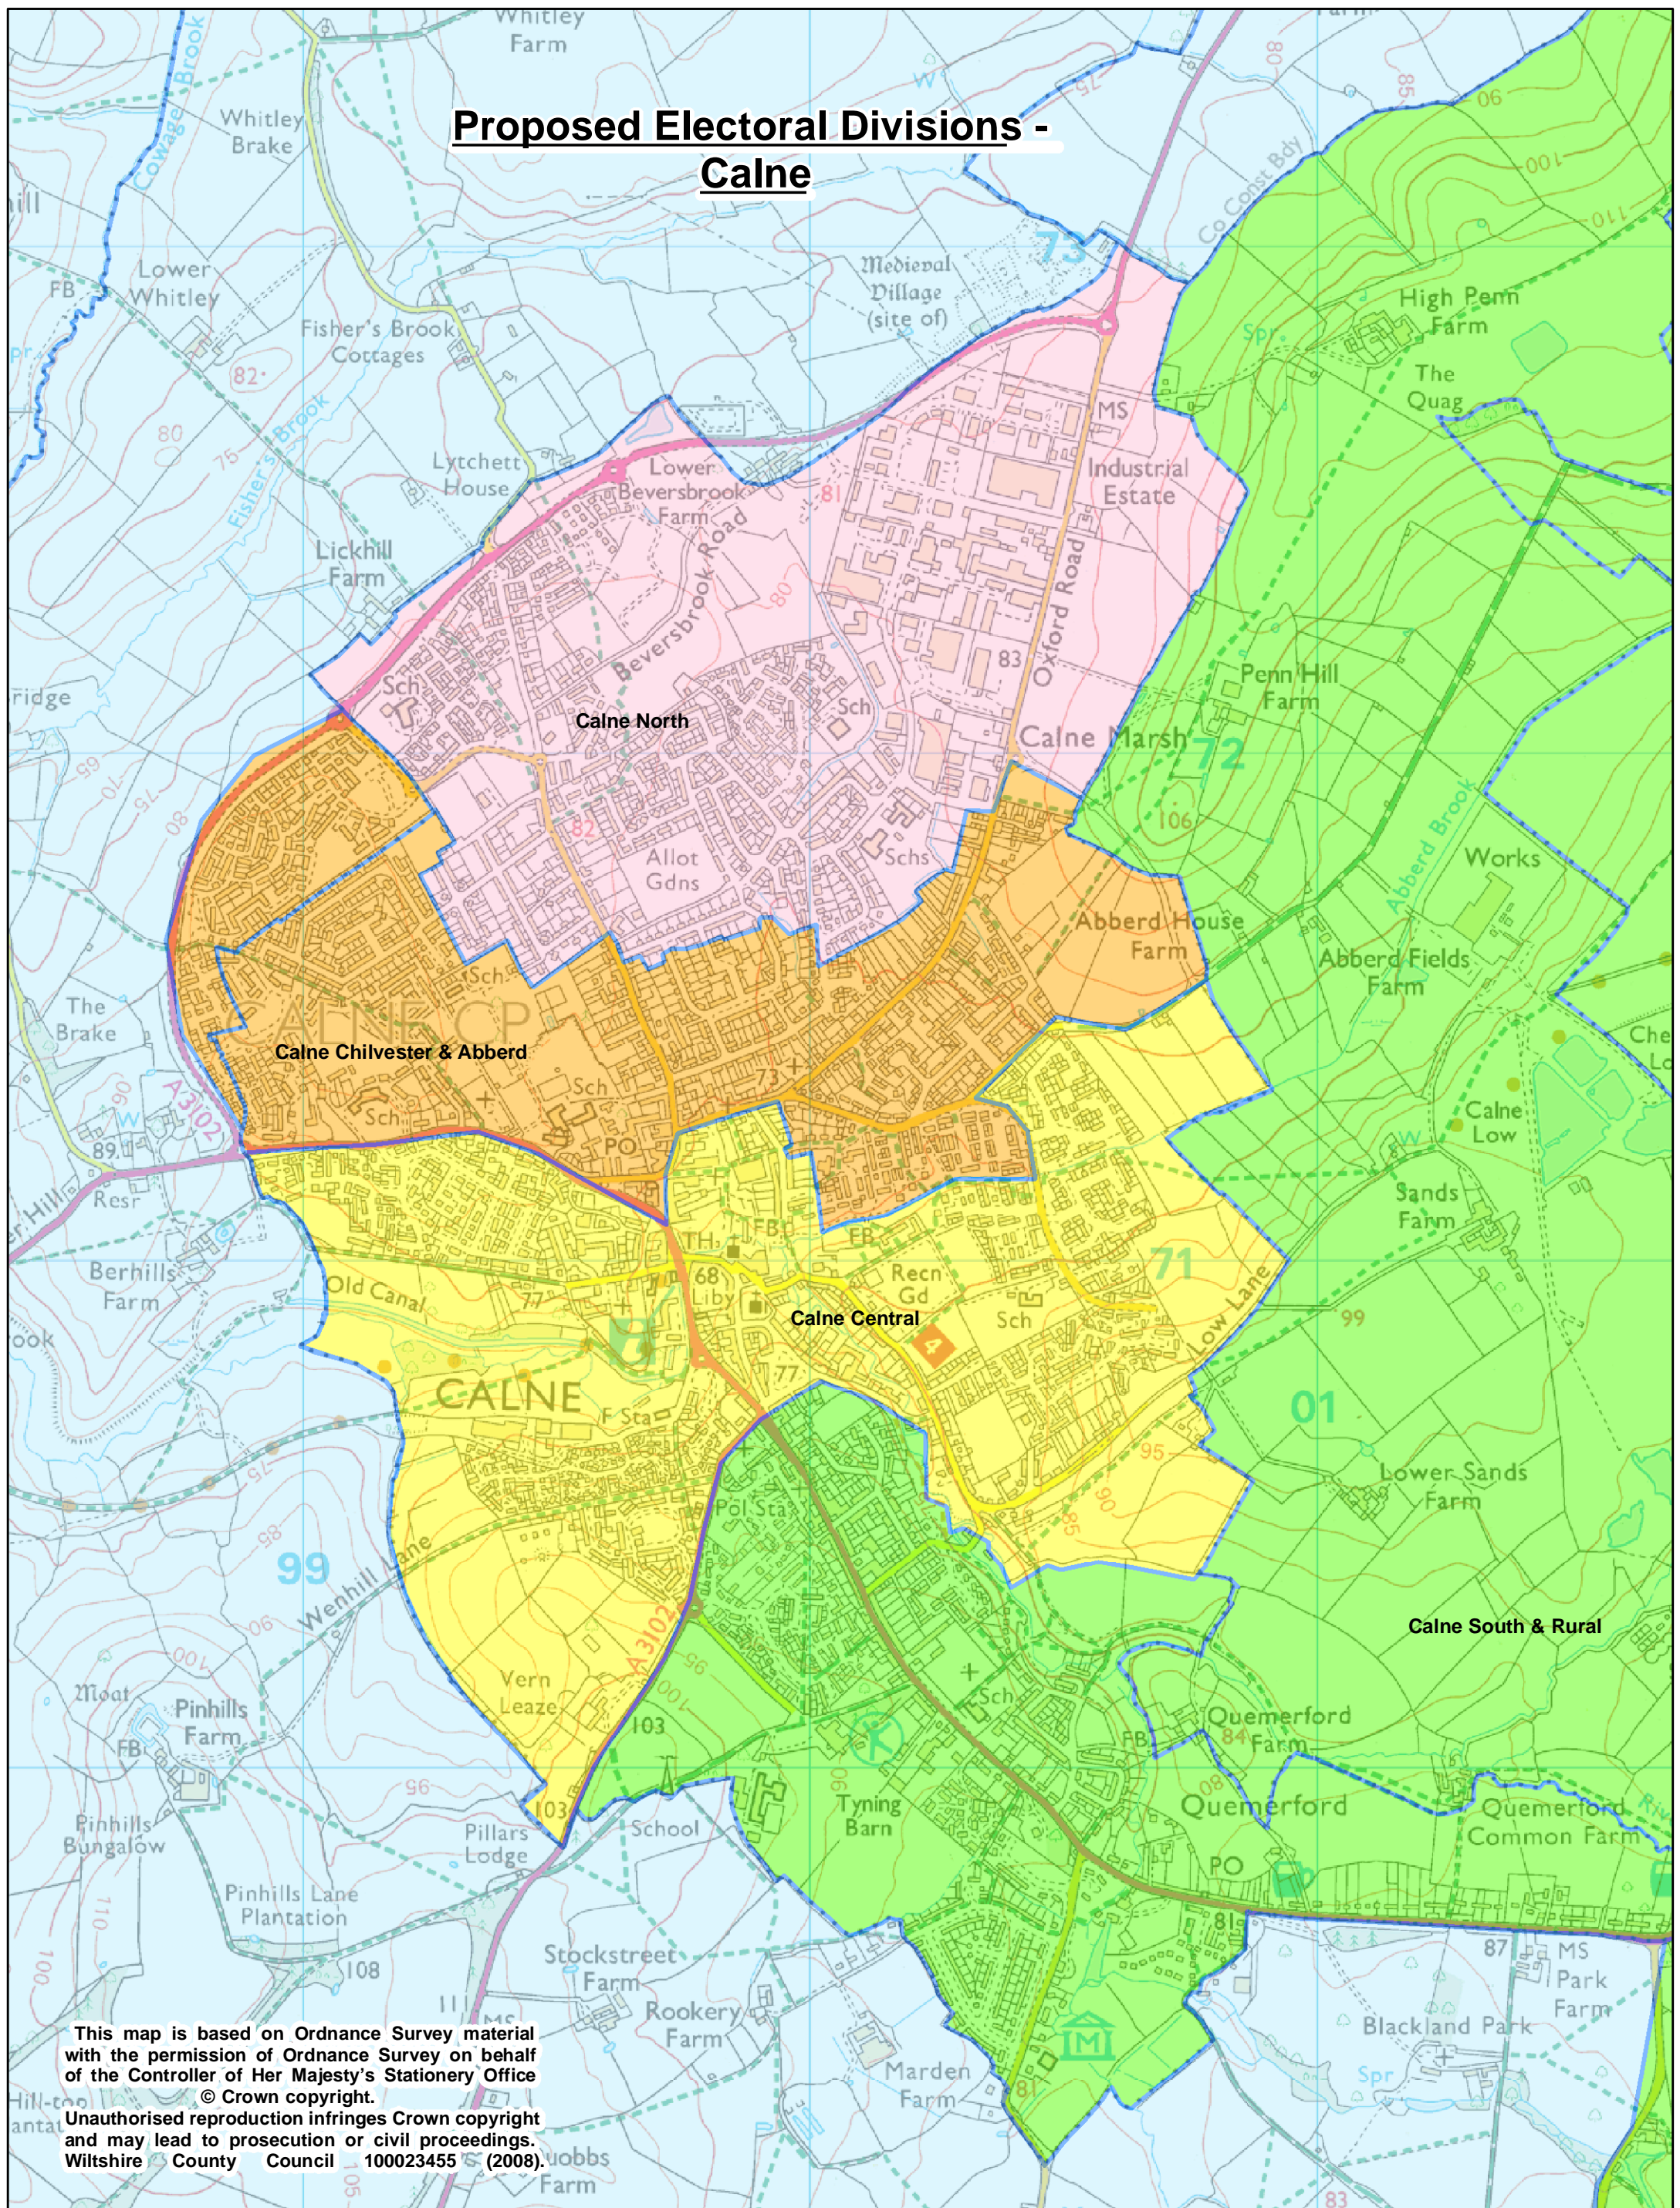

Proposed Electoral Divisions - Calne

This map is based on Ordnance Survey material with the permission of Ordnance Survey on behalf of the Controller of Her Majesty's Stationery Office © Crown copyright. Unauthorised reproduction infringes Crown copyright and may lead to prosecution or civil proceedings. Wiltshire County Council 100023455 (2008).