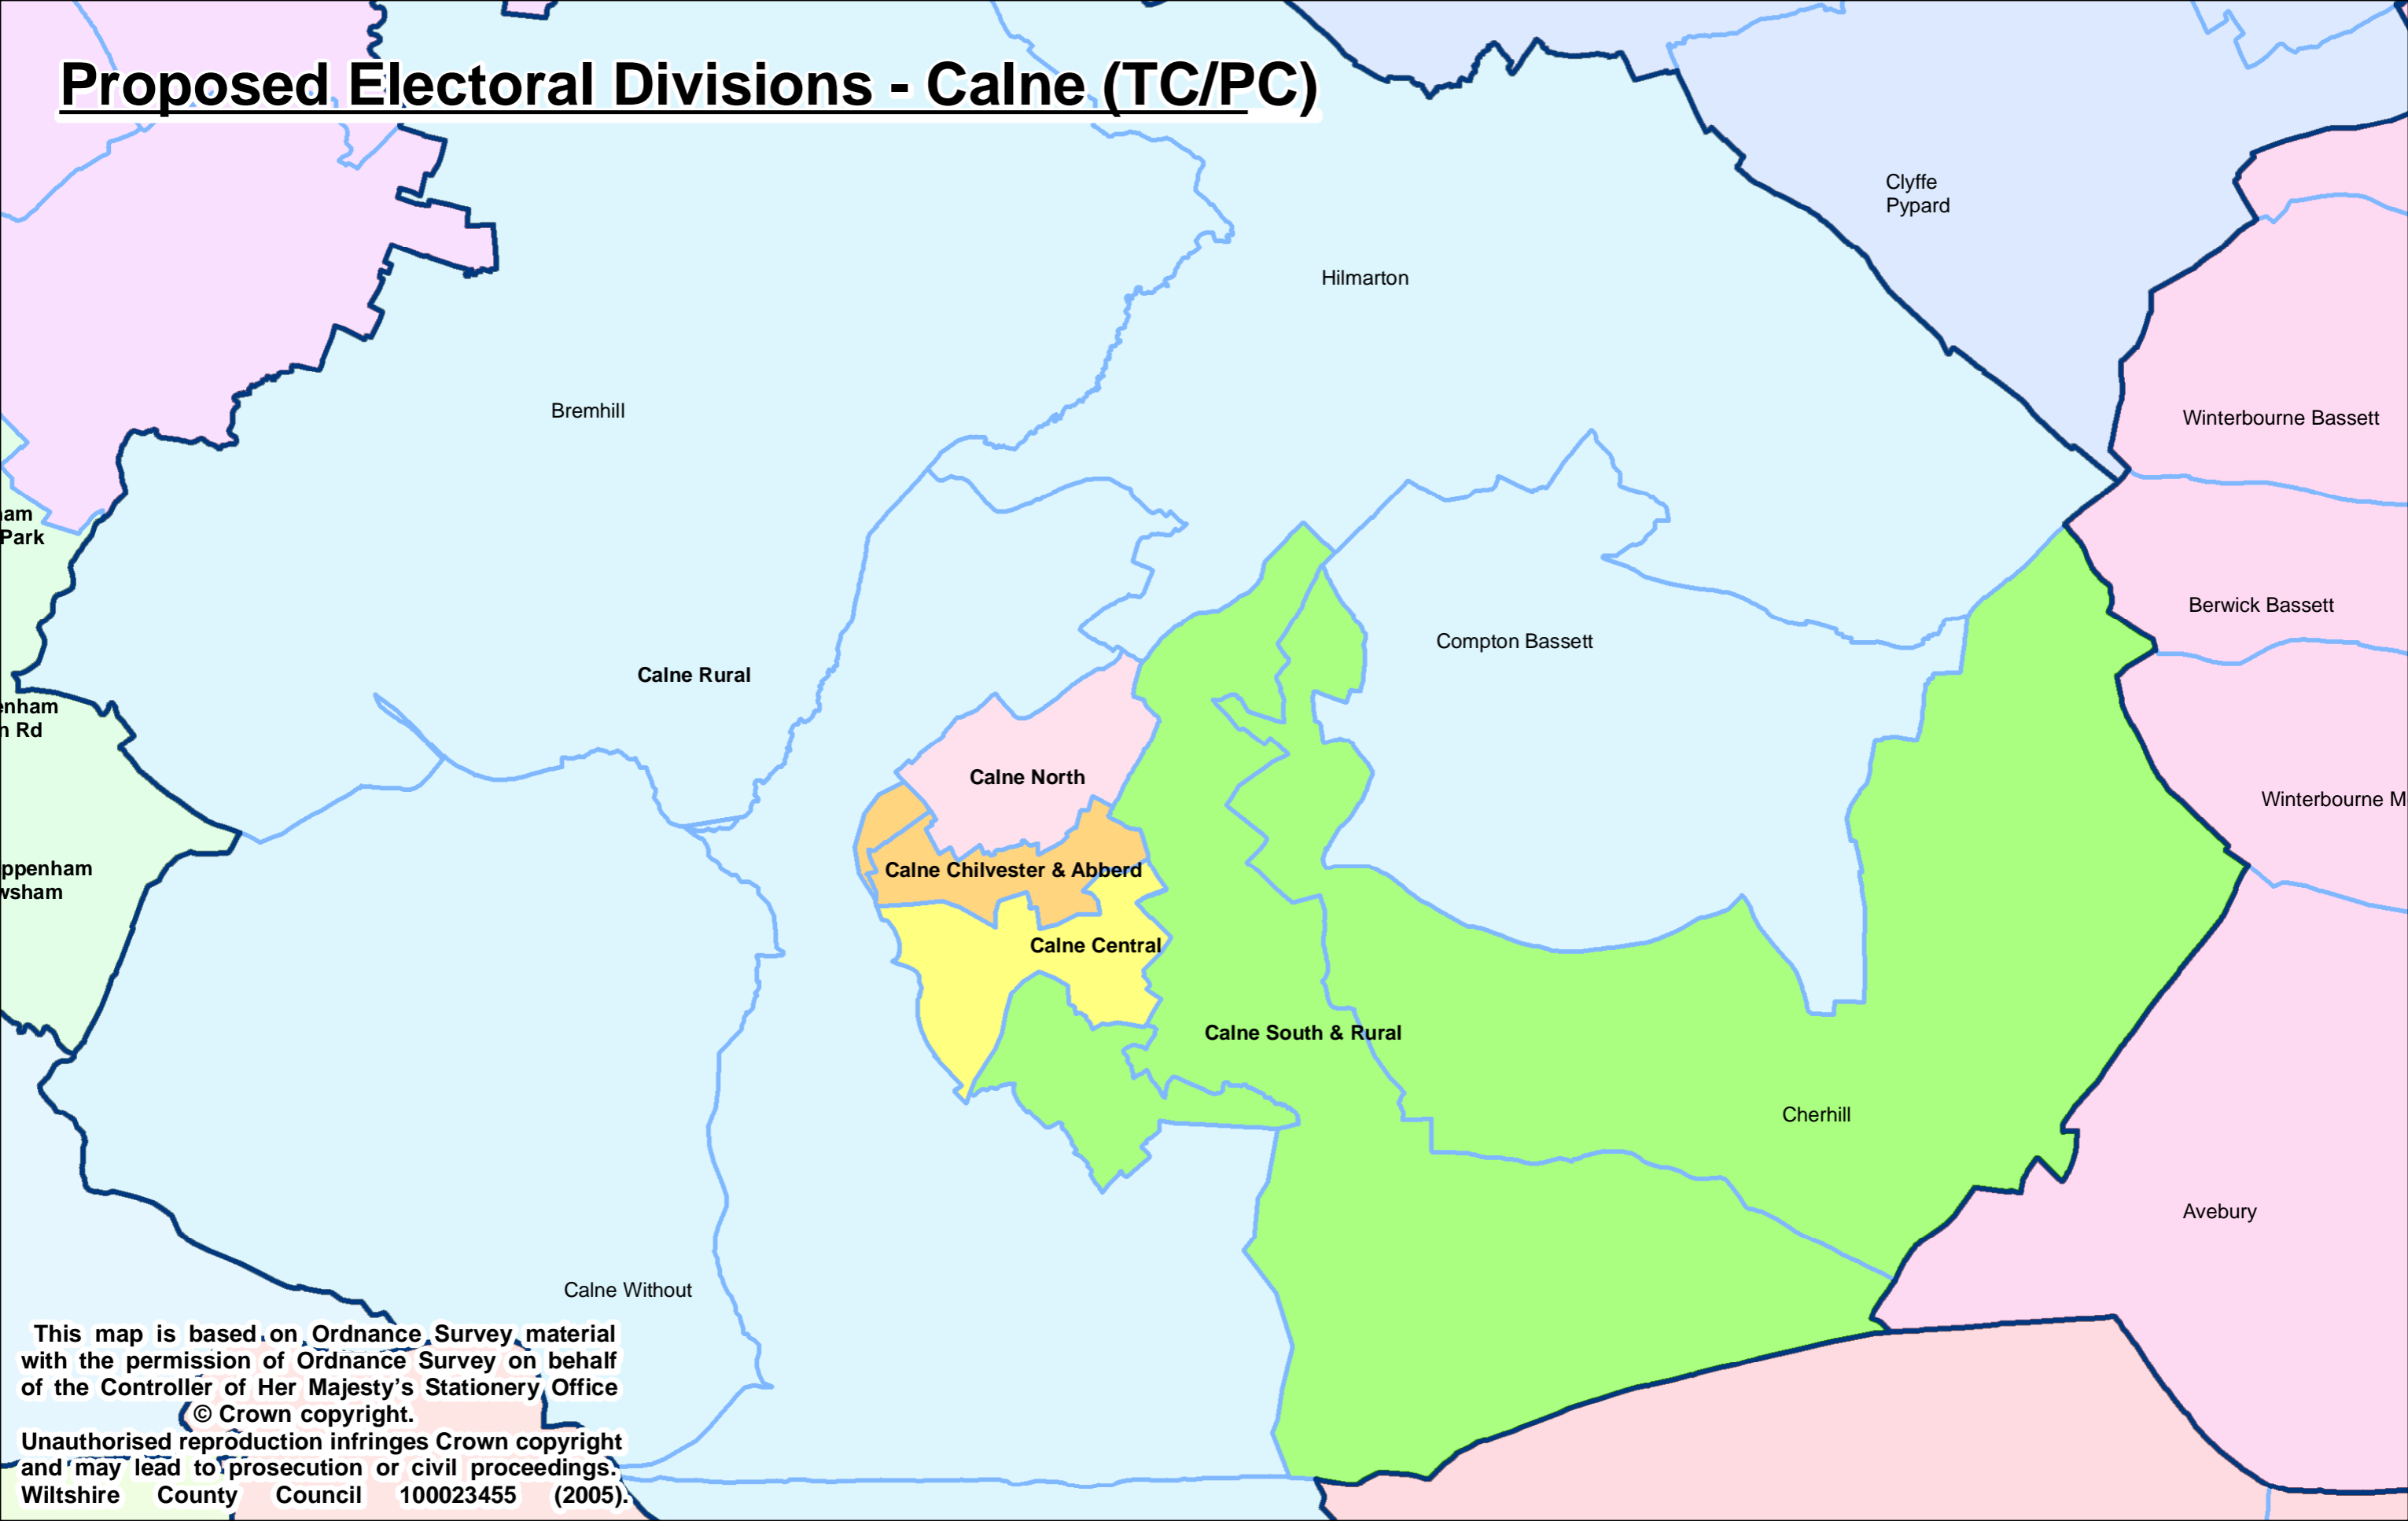

Proposed Electoral Divisions - Calne (TC/PC)

This map is based on Ordnance Survey material with the permission of Ordnance Survey on behalf of the Controller of Her Majesty's Stationery Office © Crown copyright.
Unauthorised reproduction infringes Crown copyright and may lead to prosecution or civil proceedings.
Wiltshire County Council 100023455 (2005).