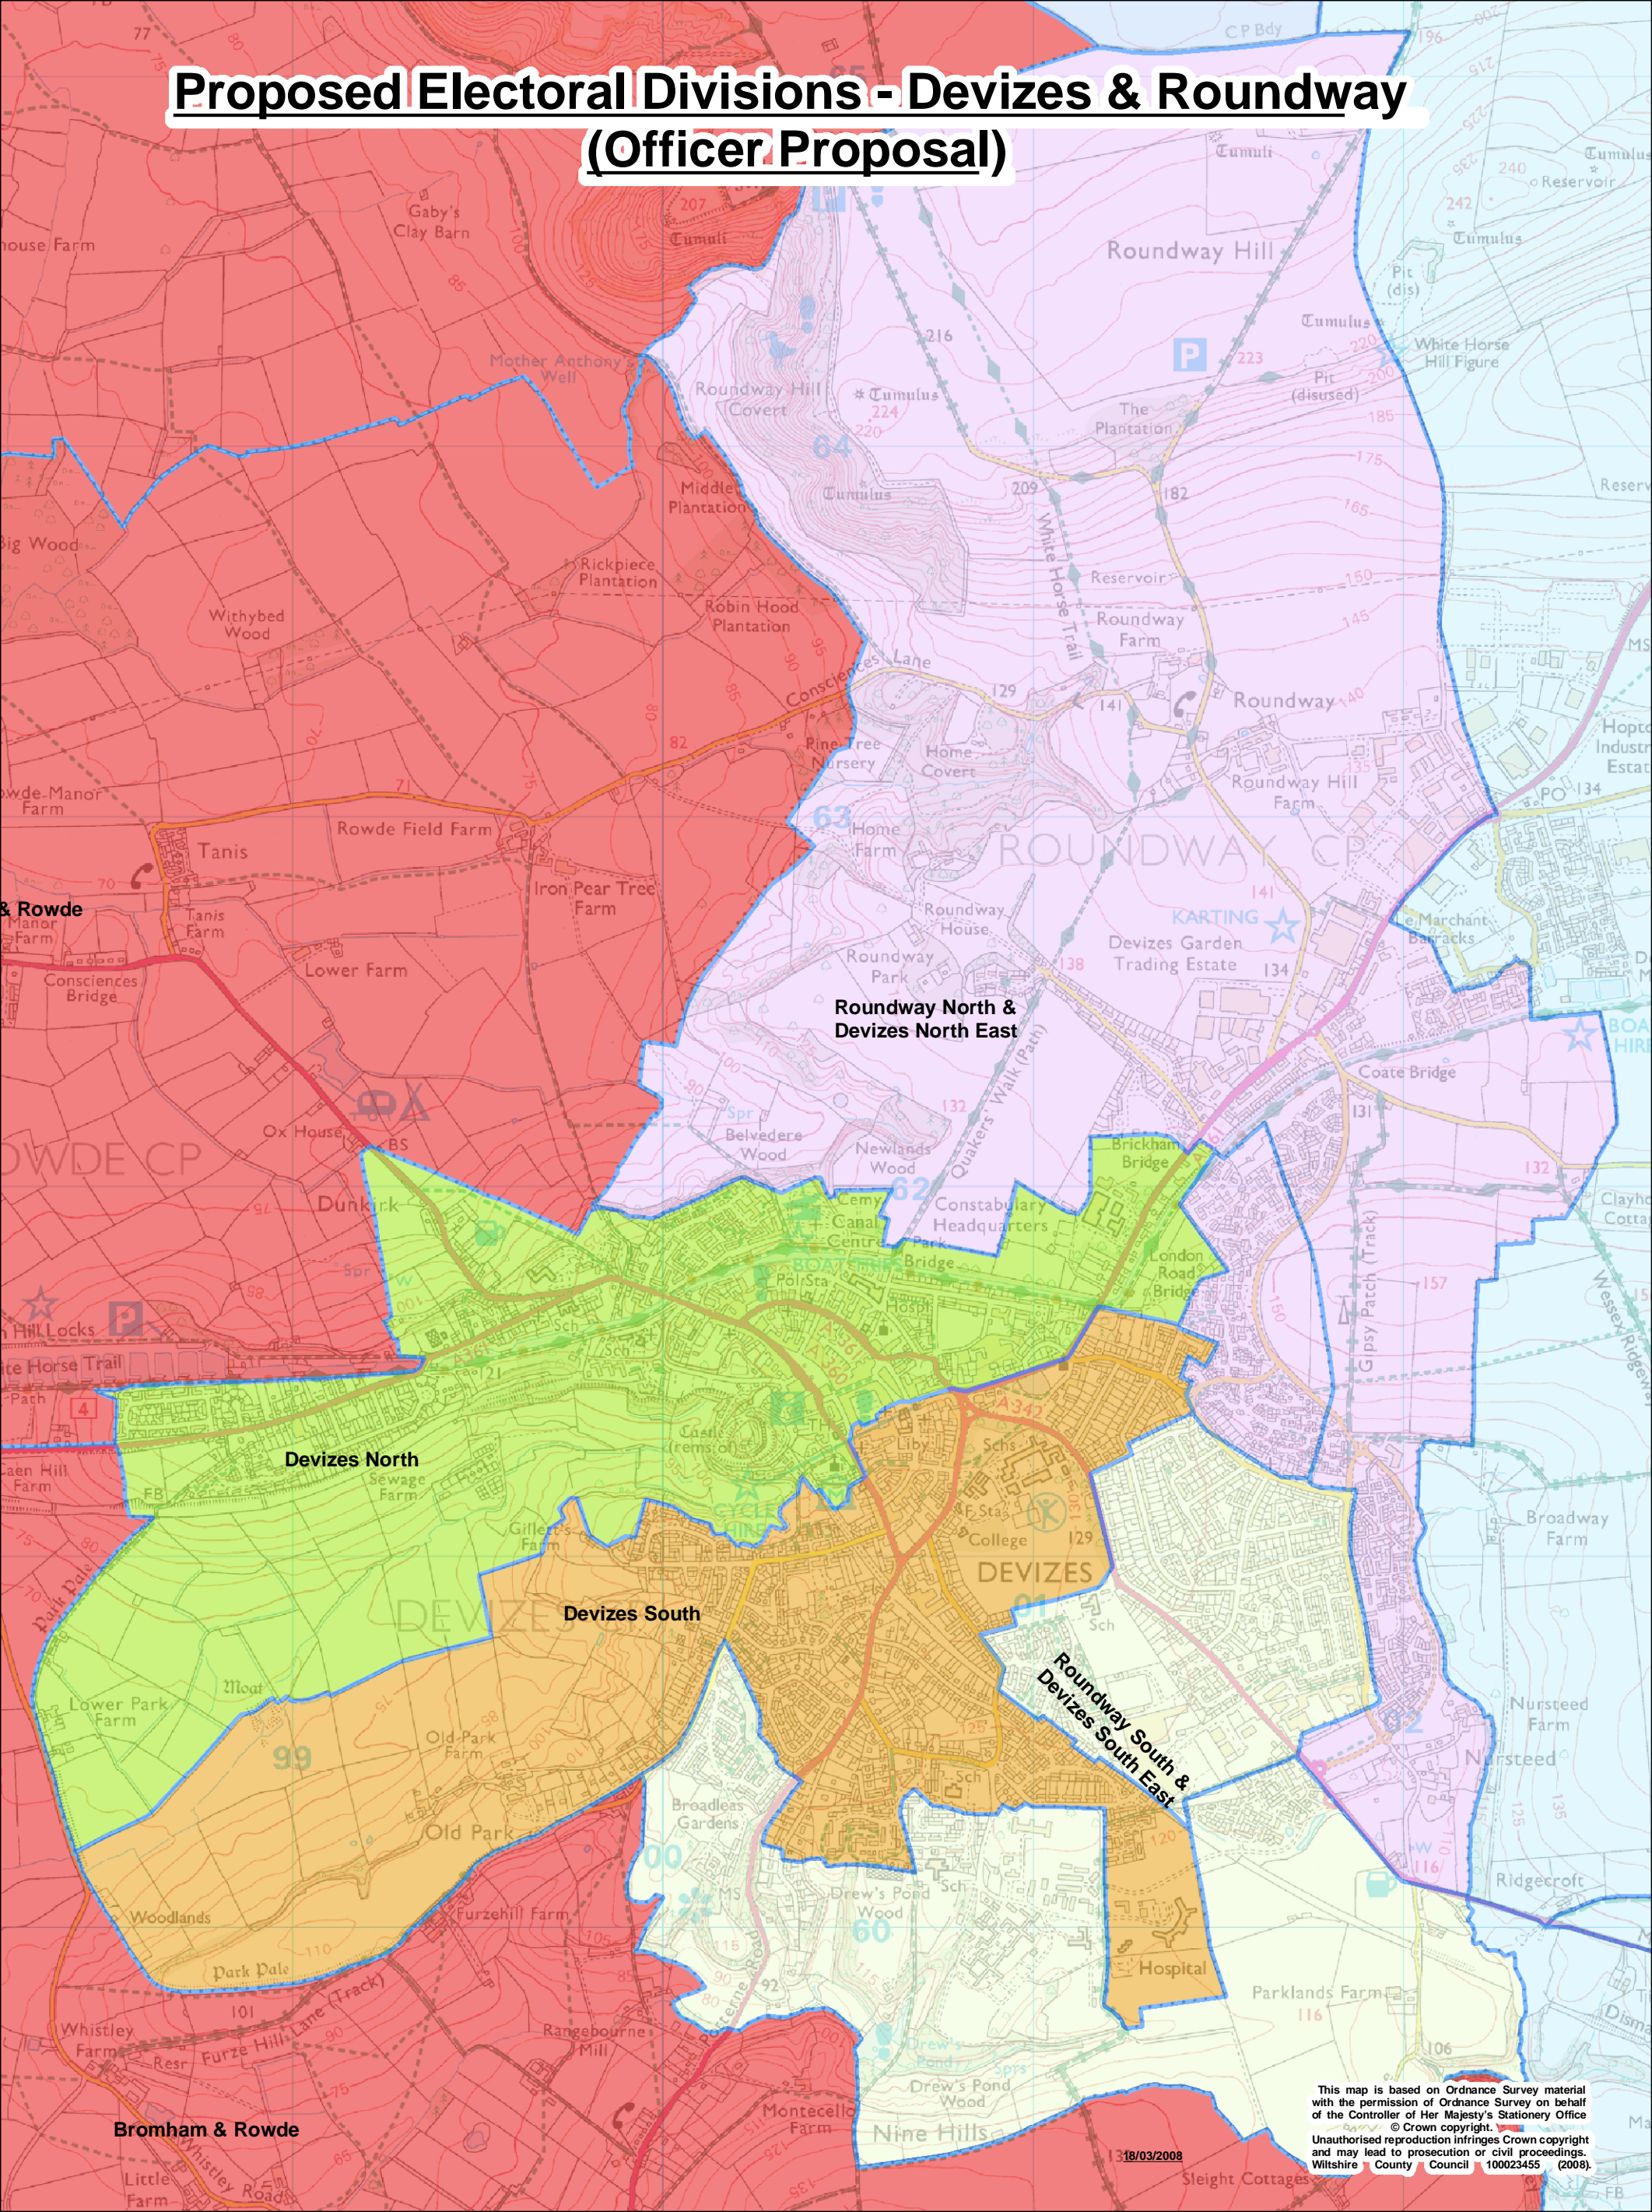

Proposed Electoral Divisions - Devizes & Roundway (Officer Proposal)

This map is based on Ordnance Survey material with the permission of Ordnance Survey on behalf of the Controller of Her Majesty's Stationery Office © Crown copyright. Unauthorised reproduction infringes Crown copyright and may lead to prosecution or civil proceedings. Wiltshire County Council 100023455 (2008).