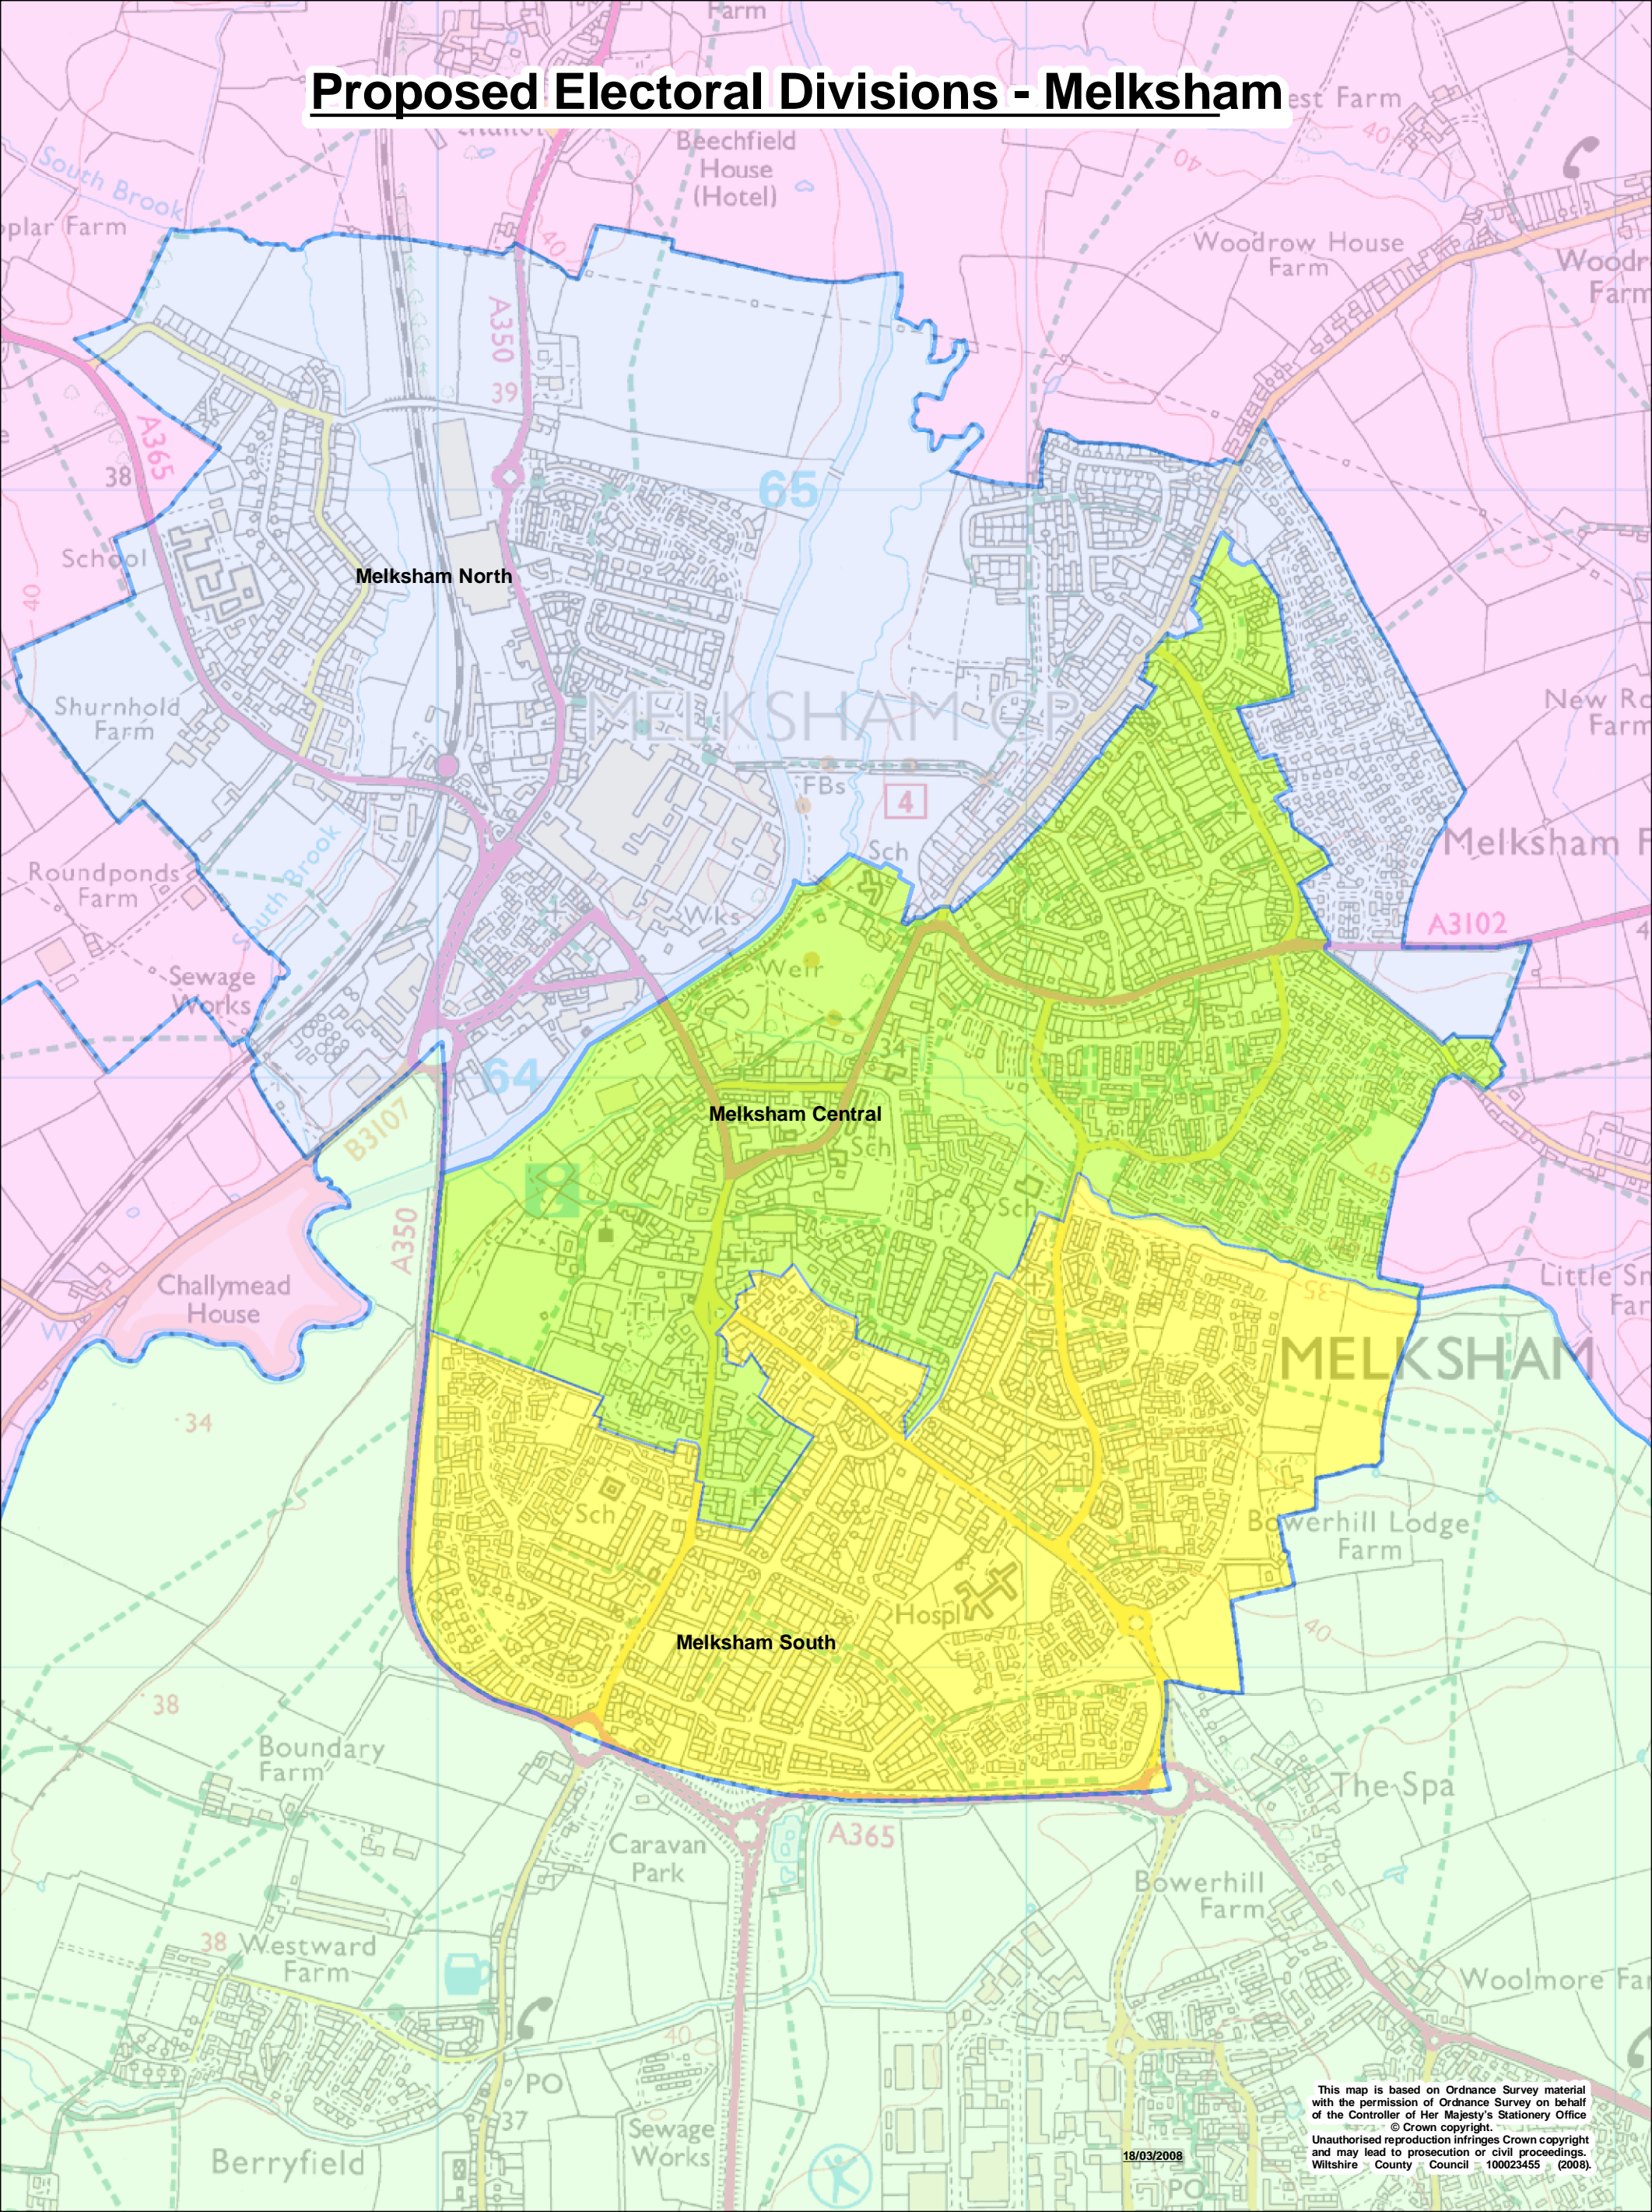

# Proposed Electoral Divisions - Melksham

This map is based on Ordnance Survey material with the permission of Ordnance Survey on behalf of the Controller of Her Majesty's Stationery Office © Crown copyright. Unauthorised reproduction infringes Crown copyright and may lead to prosecution or civil proceedings. Wiltshire County Council 100023455 (2008).