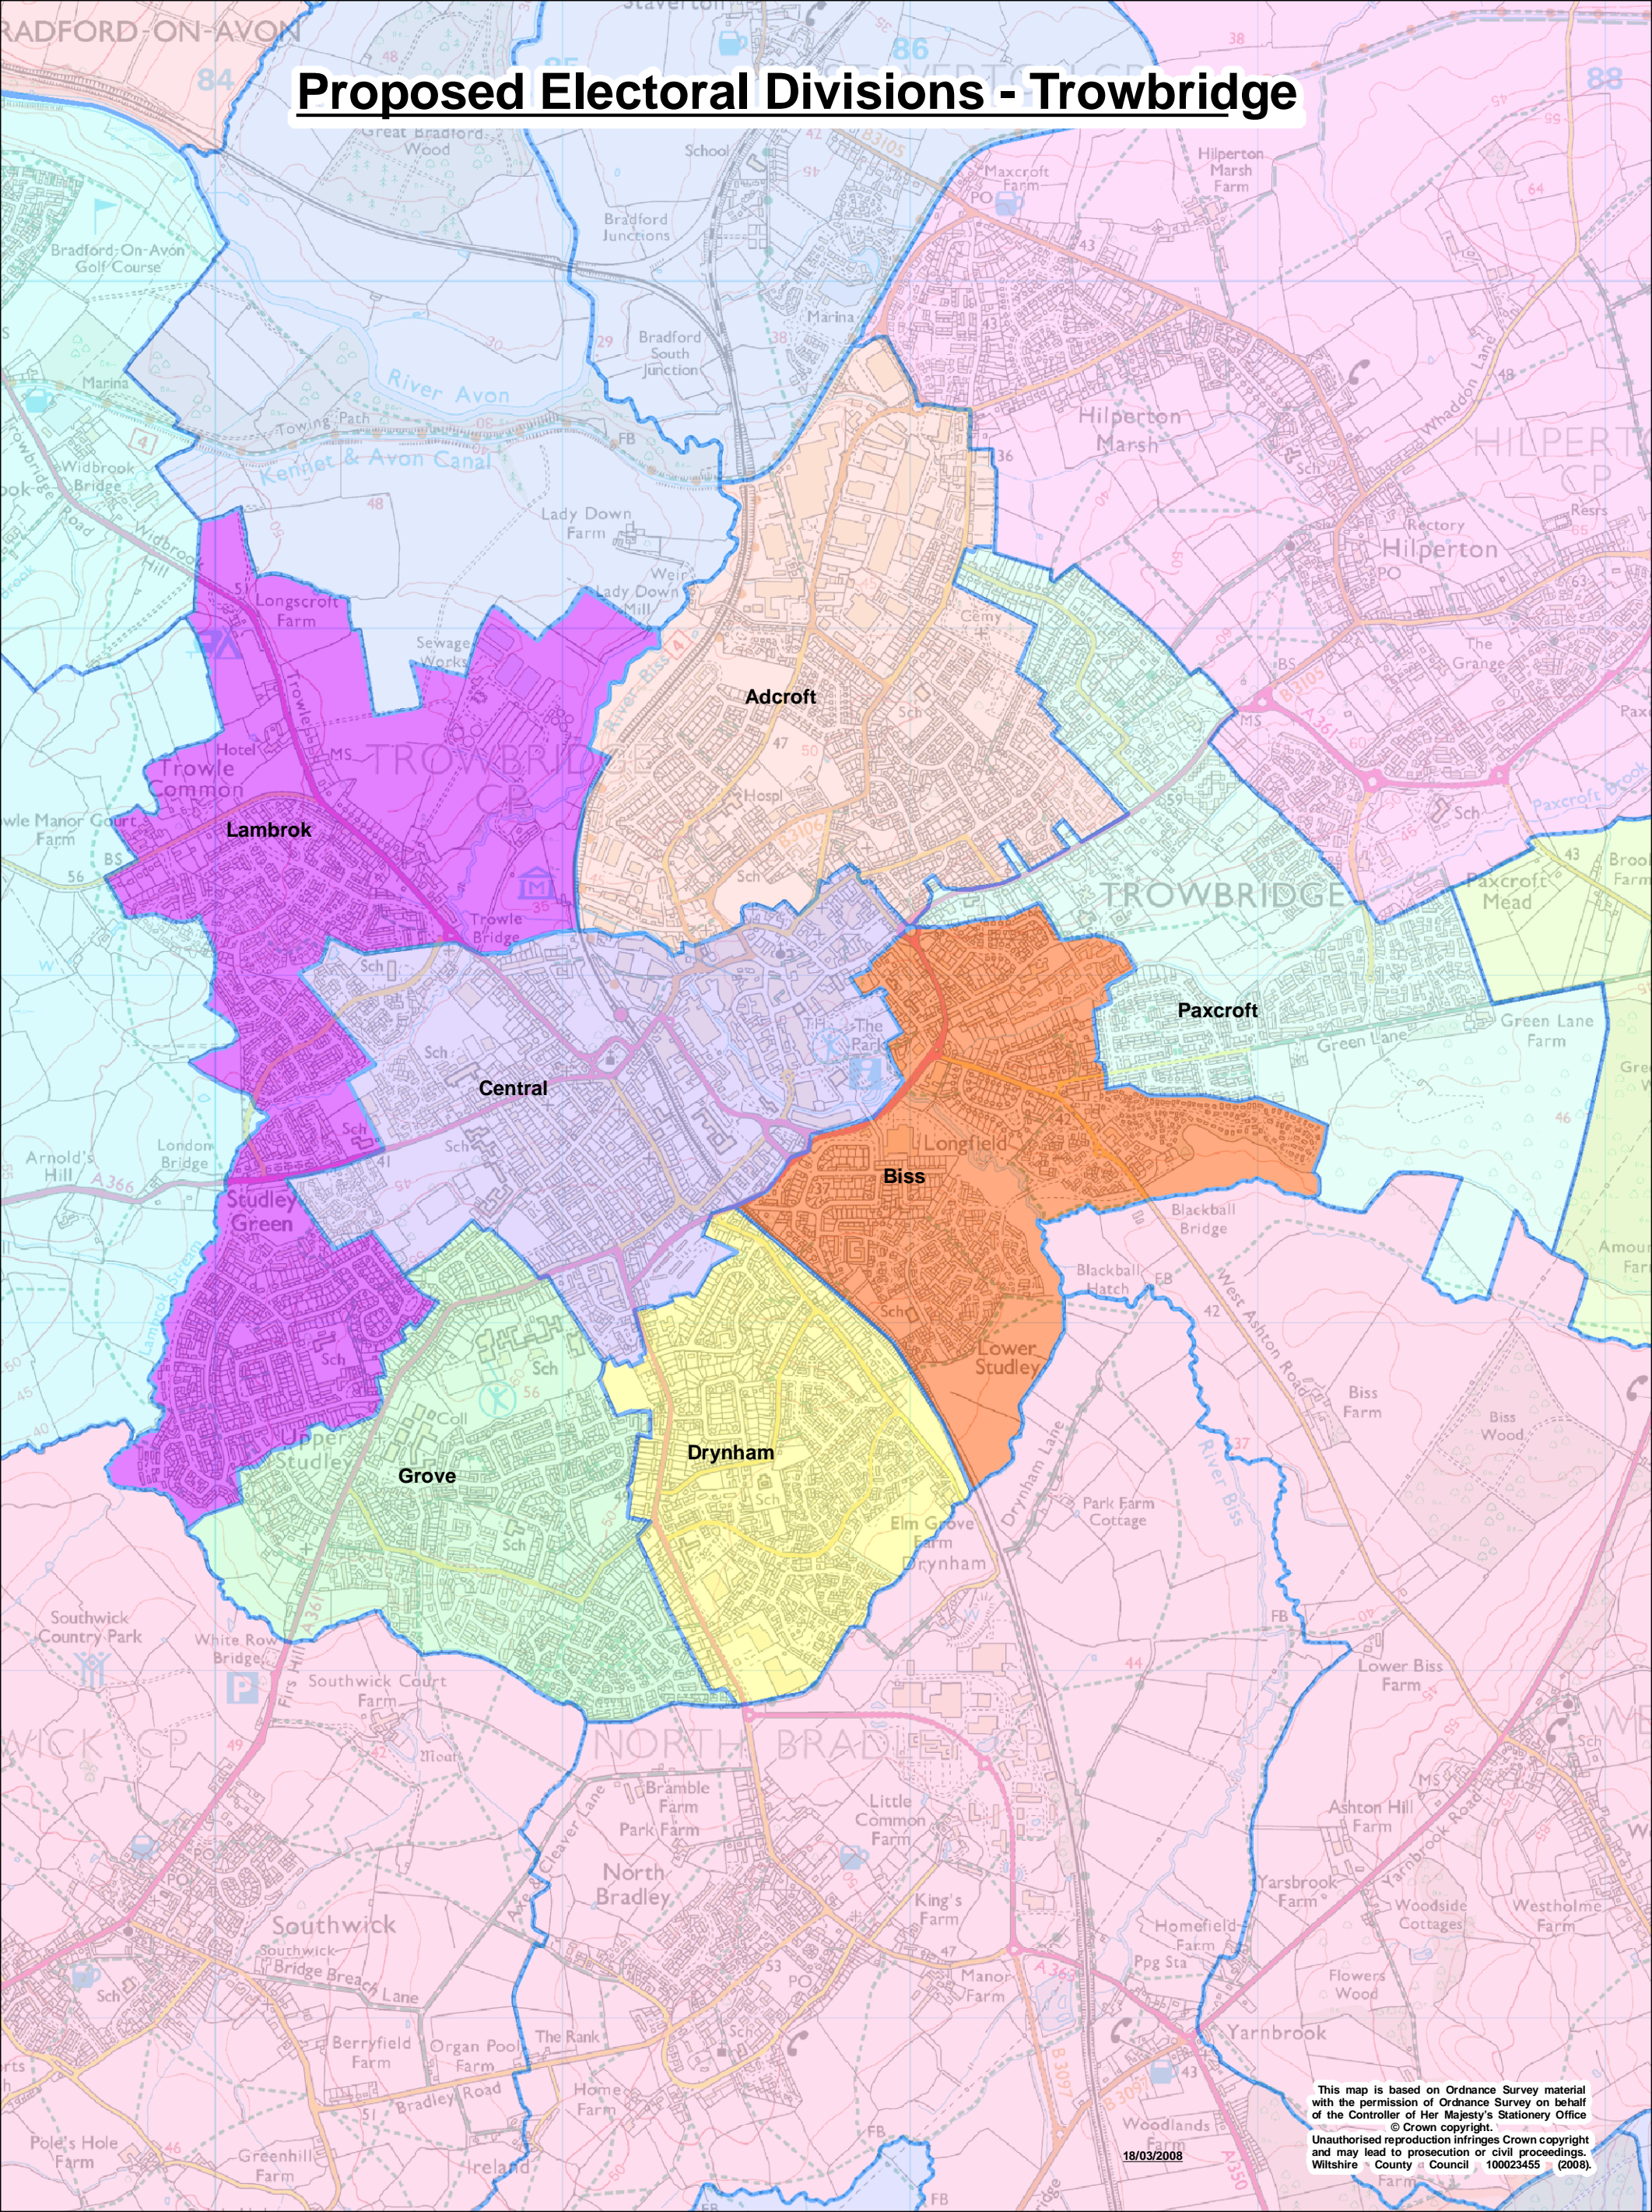

# Proposed Electoral Divisions - Trowbridge

This map is based on Ordnance Survey material with the permission of Ordnance Survey on behalf of the Controller of Her Majesty's Stationery Office © Crown copyright.  
Unauthorised reproduction infringes Crown copyright and may lead to prosecution or civil proceedings.  
Wiltshire County Council 100023455 (2008)