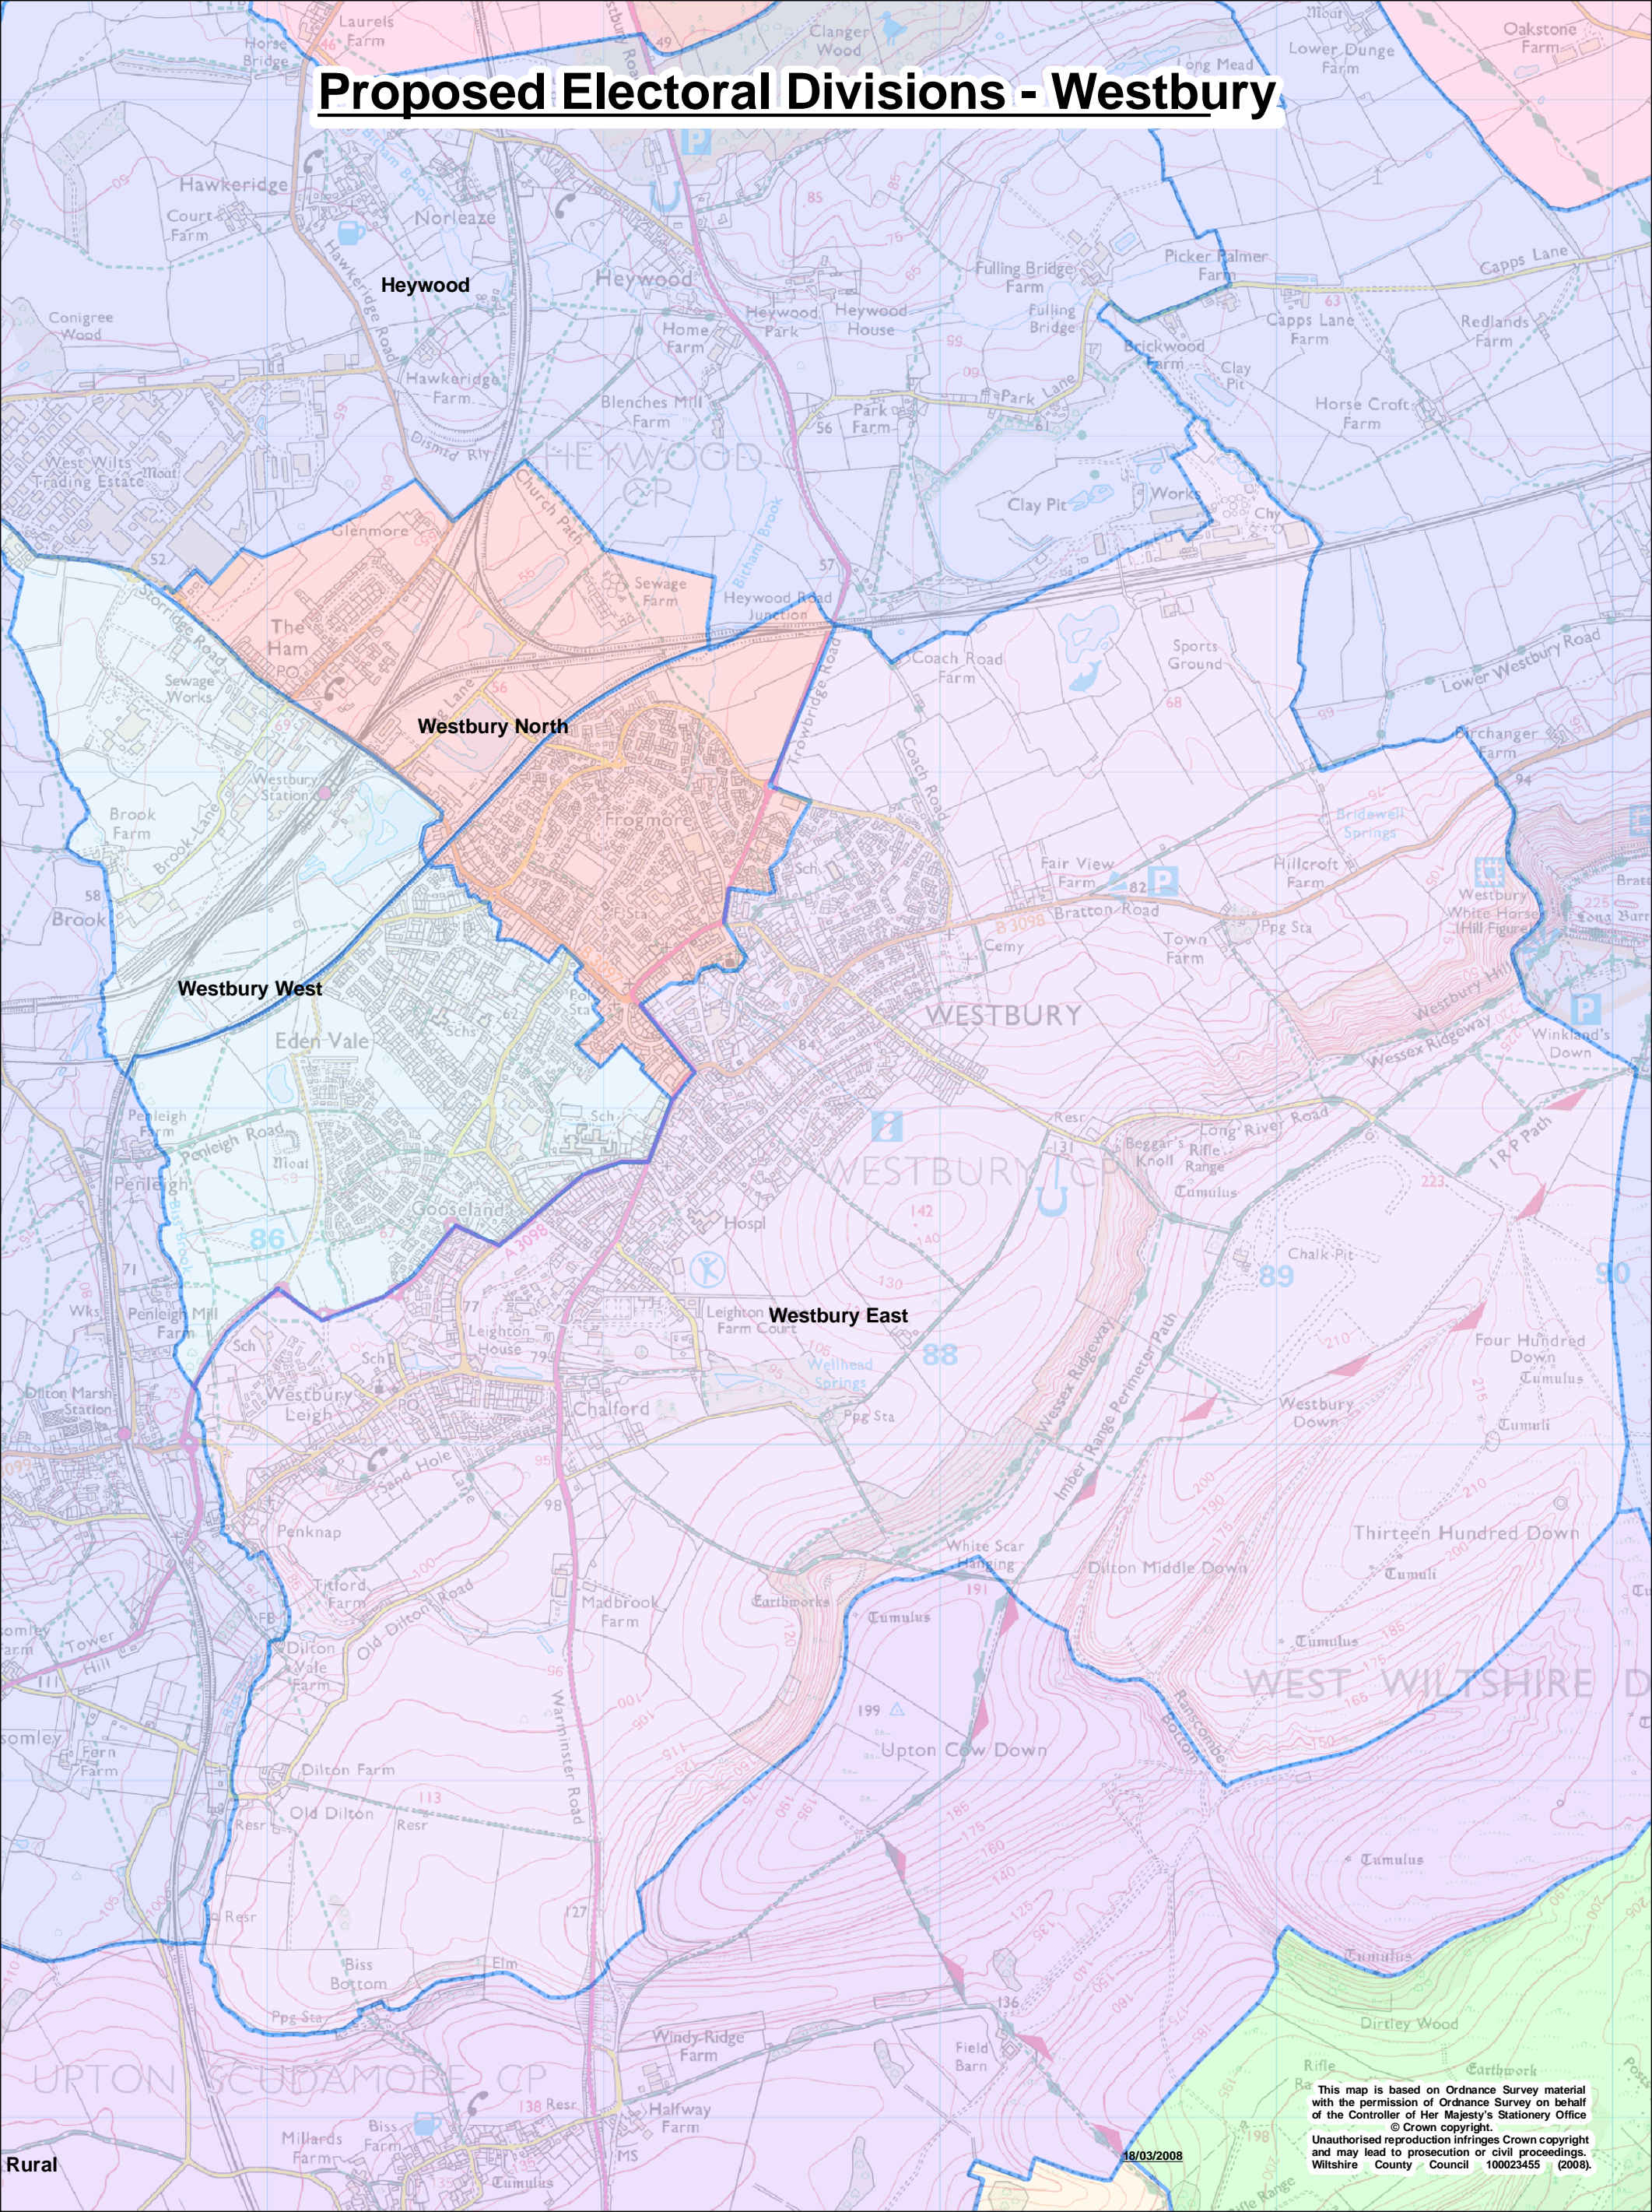

Proposed Electoral Divisions - Westbury

This map is based on Ordnance Survey material with the permission of Ordnance Survey on behalf of the Controller of Her Majesty's Stationery Office © Crown copyright. Unauthorised reproduction infringes Crown copyright and may lead to prosecution or civil proceedings. Wiltshire County Council 100023455 (2008).