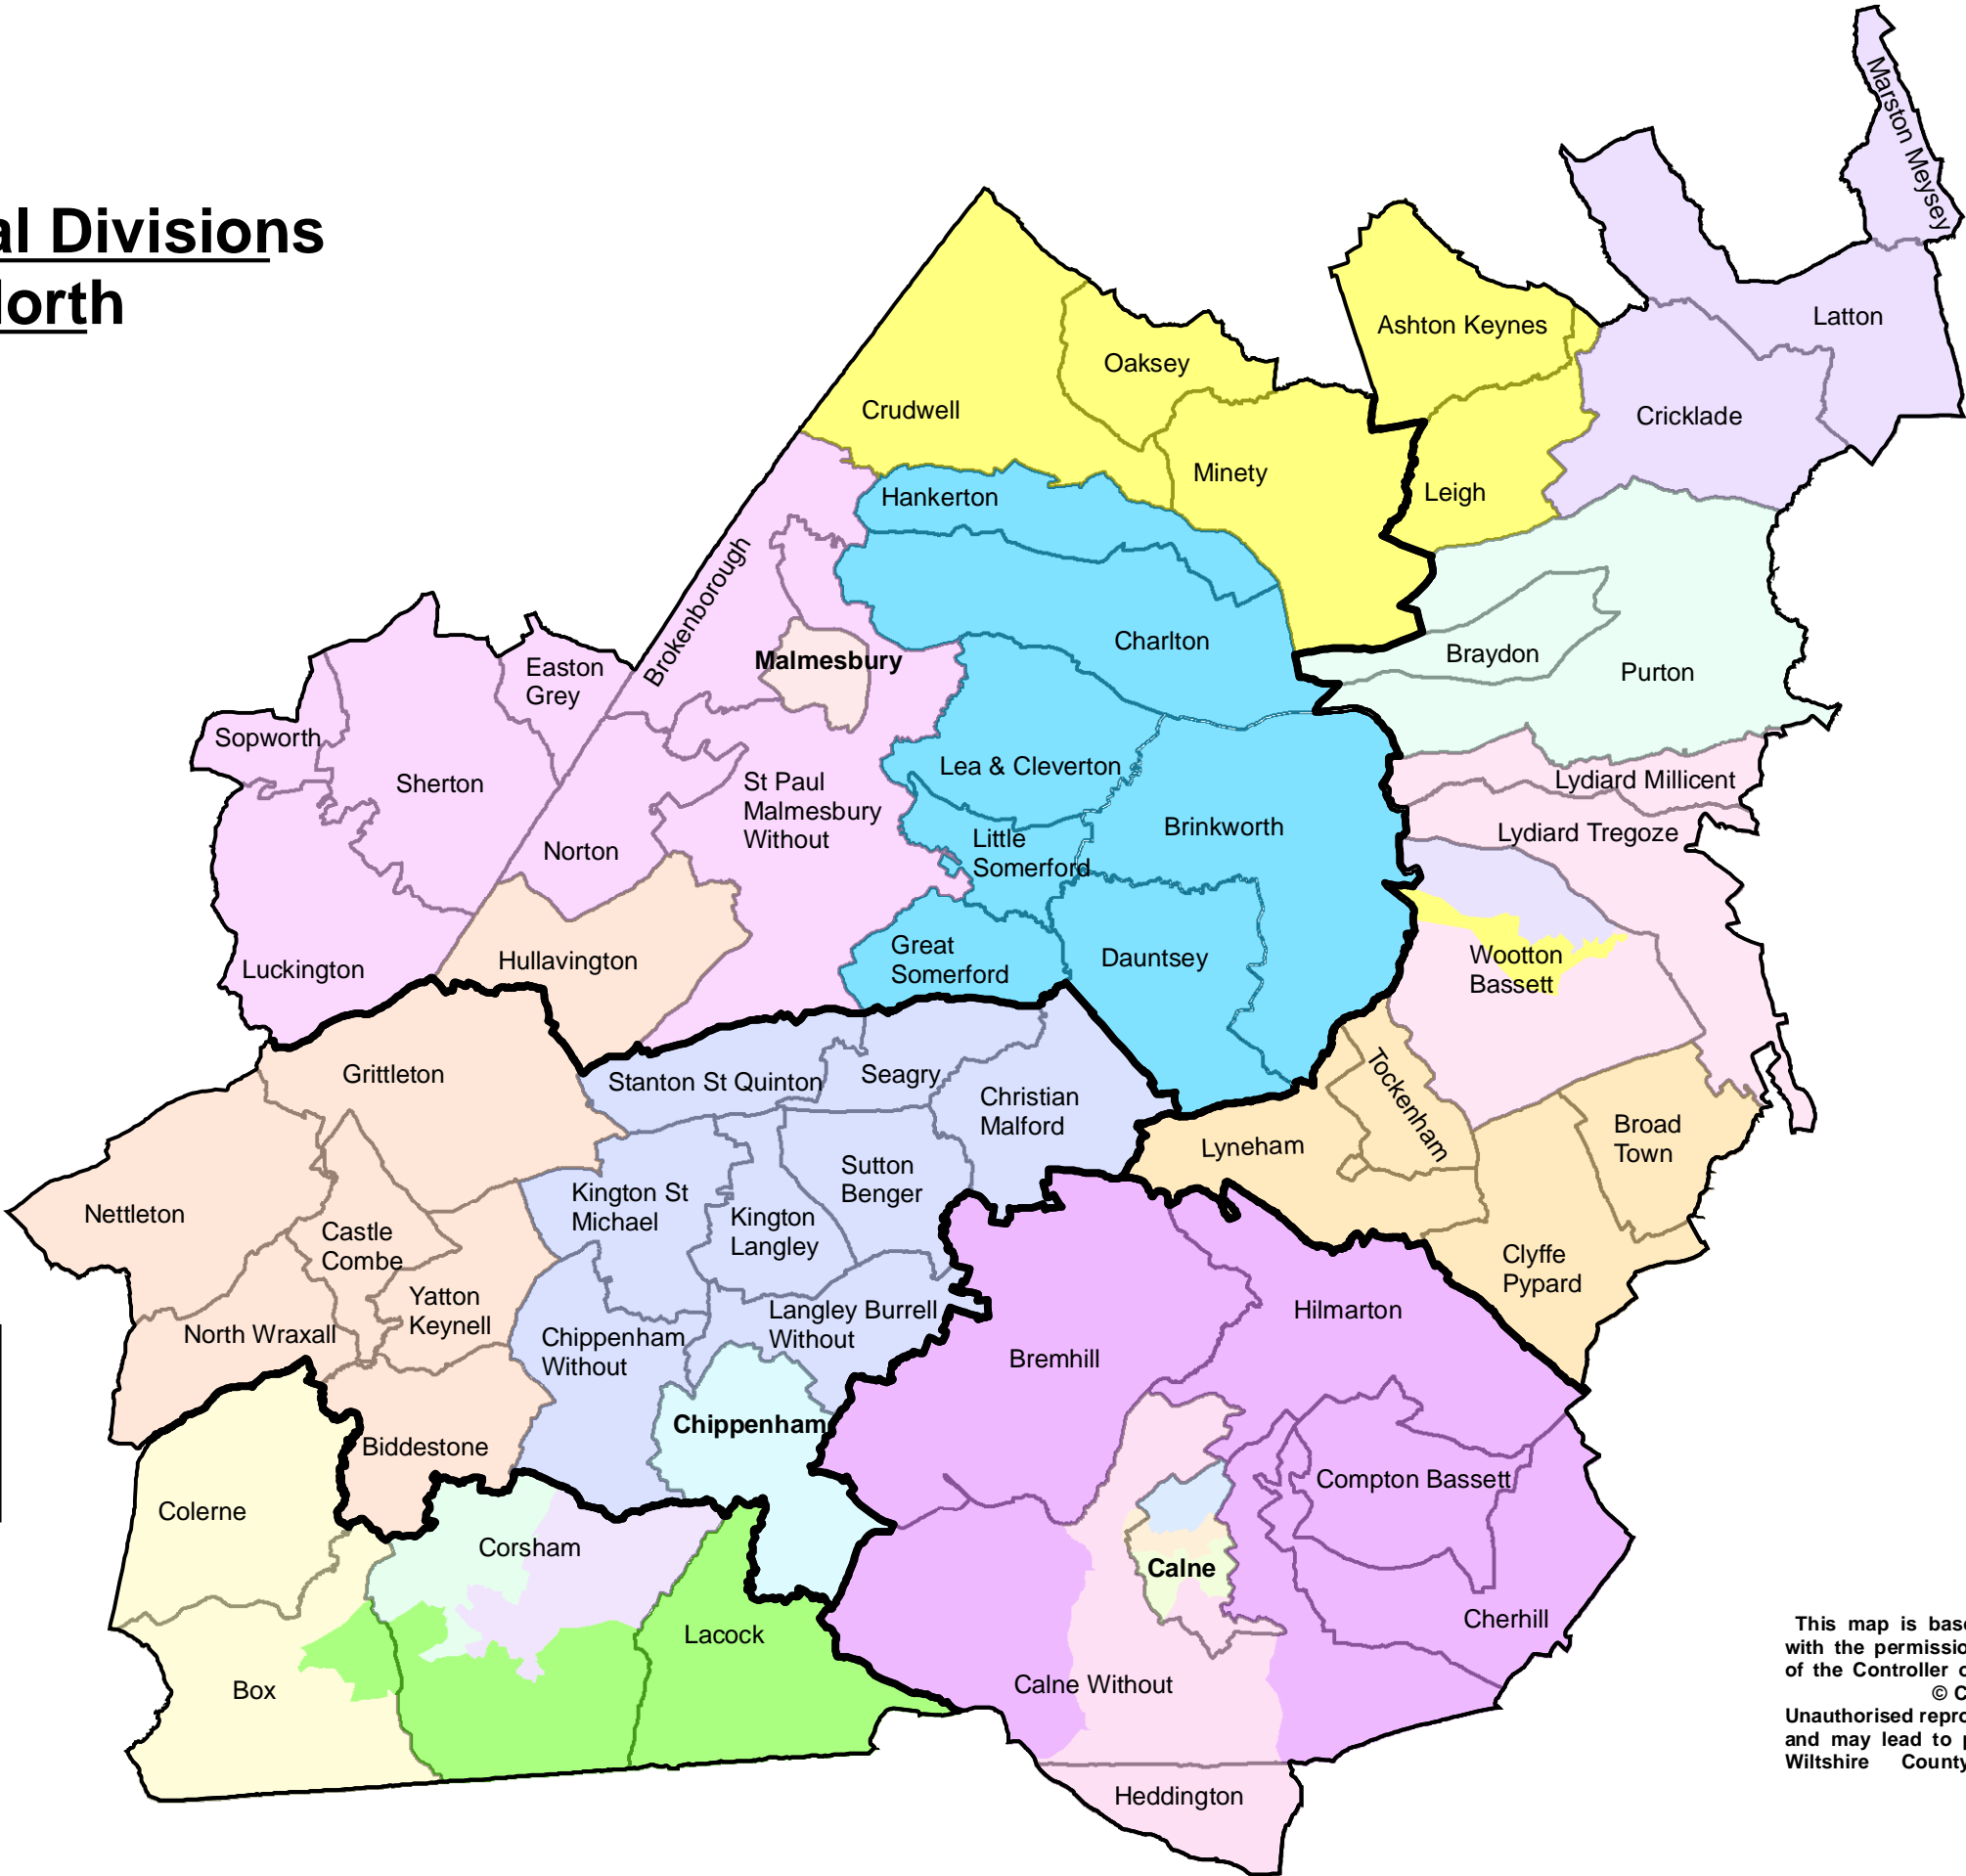

Proposed Electoral Divisions Wiltshire North

9/4/08

Legend

Community Area Boundary

This map is based on Ordnance Survey material with the permission of Ordnance Survey on behalf of the Controller of Her Majesty's Stationery Office © Crown copyright. Unauthorised reproduction infringes Crown copyright and may lead to prosecution or civil proceedings. Wiltshire County Council 100023455 (2008).