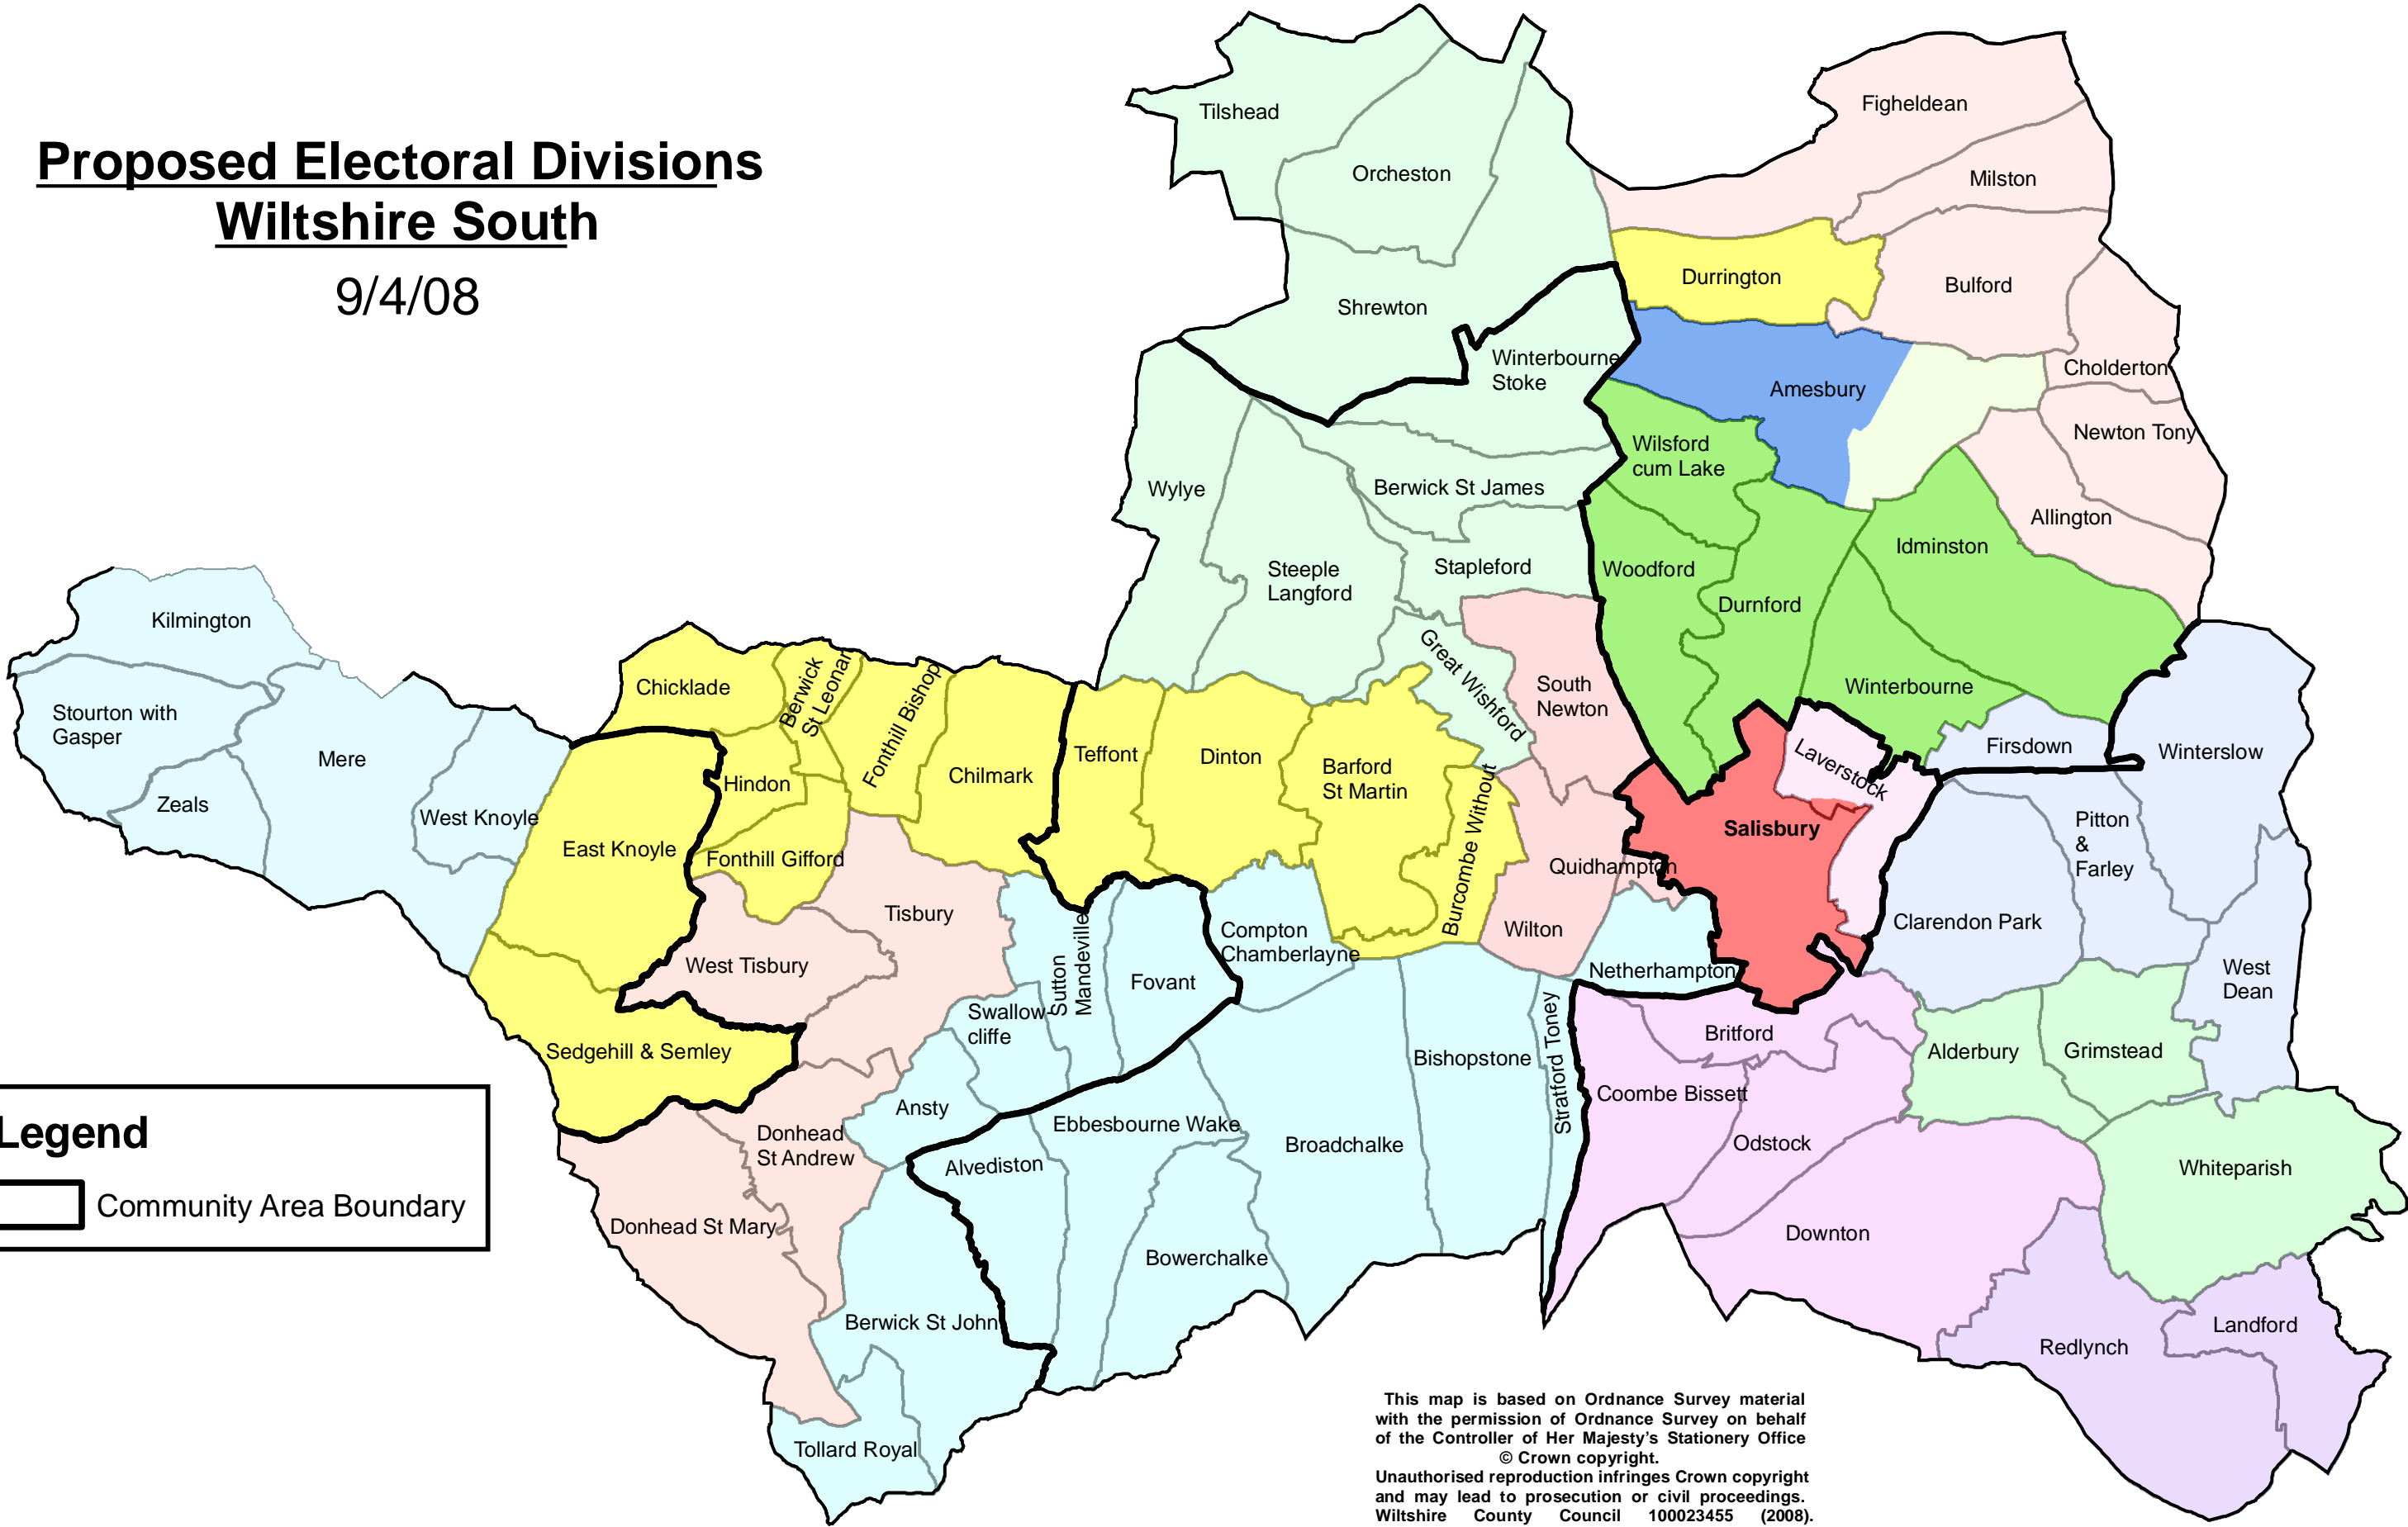

Proposed Electoral Divisions Wiltshire South

9/4/08

Legend

 Community Area Boundary

This map is based on Ordnance Survey material with the permission of Ordnance Survey on behalf of the Controller of Her Majesty's Stationery Office © Crown copyright. Unauthorised reproduction infringes Crown copyright and may lead to prosecution or civil proceedings. Wiltshire County Council 100023455 (2008).