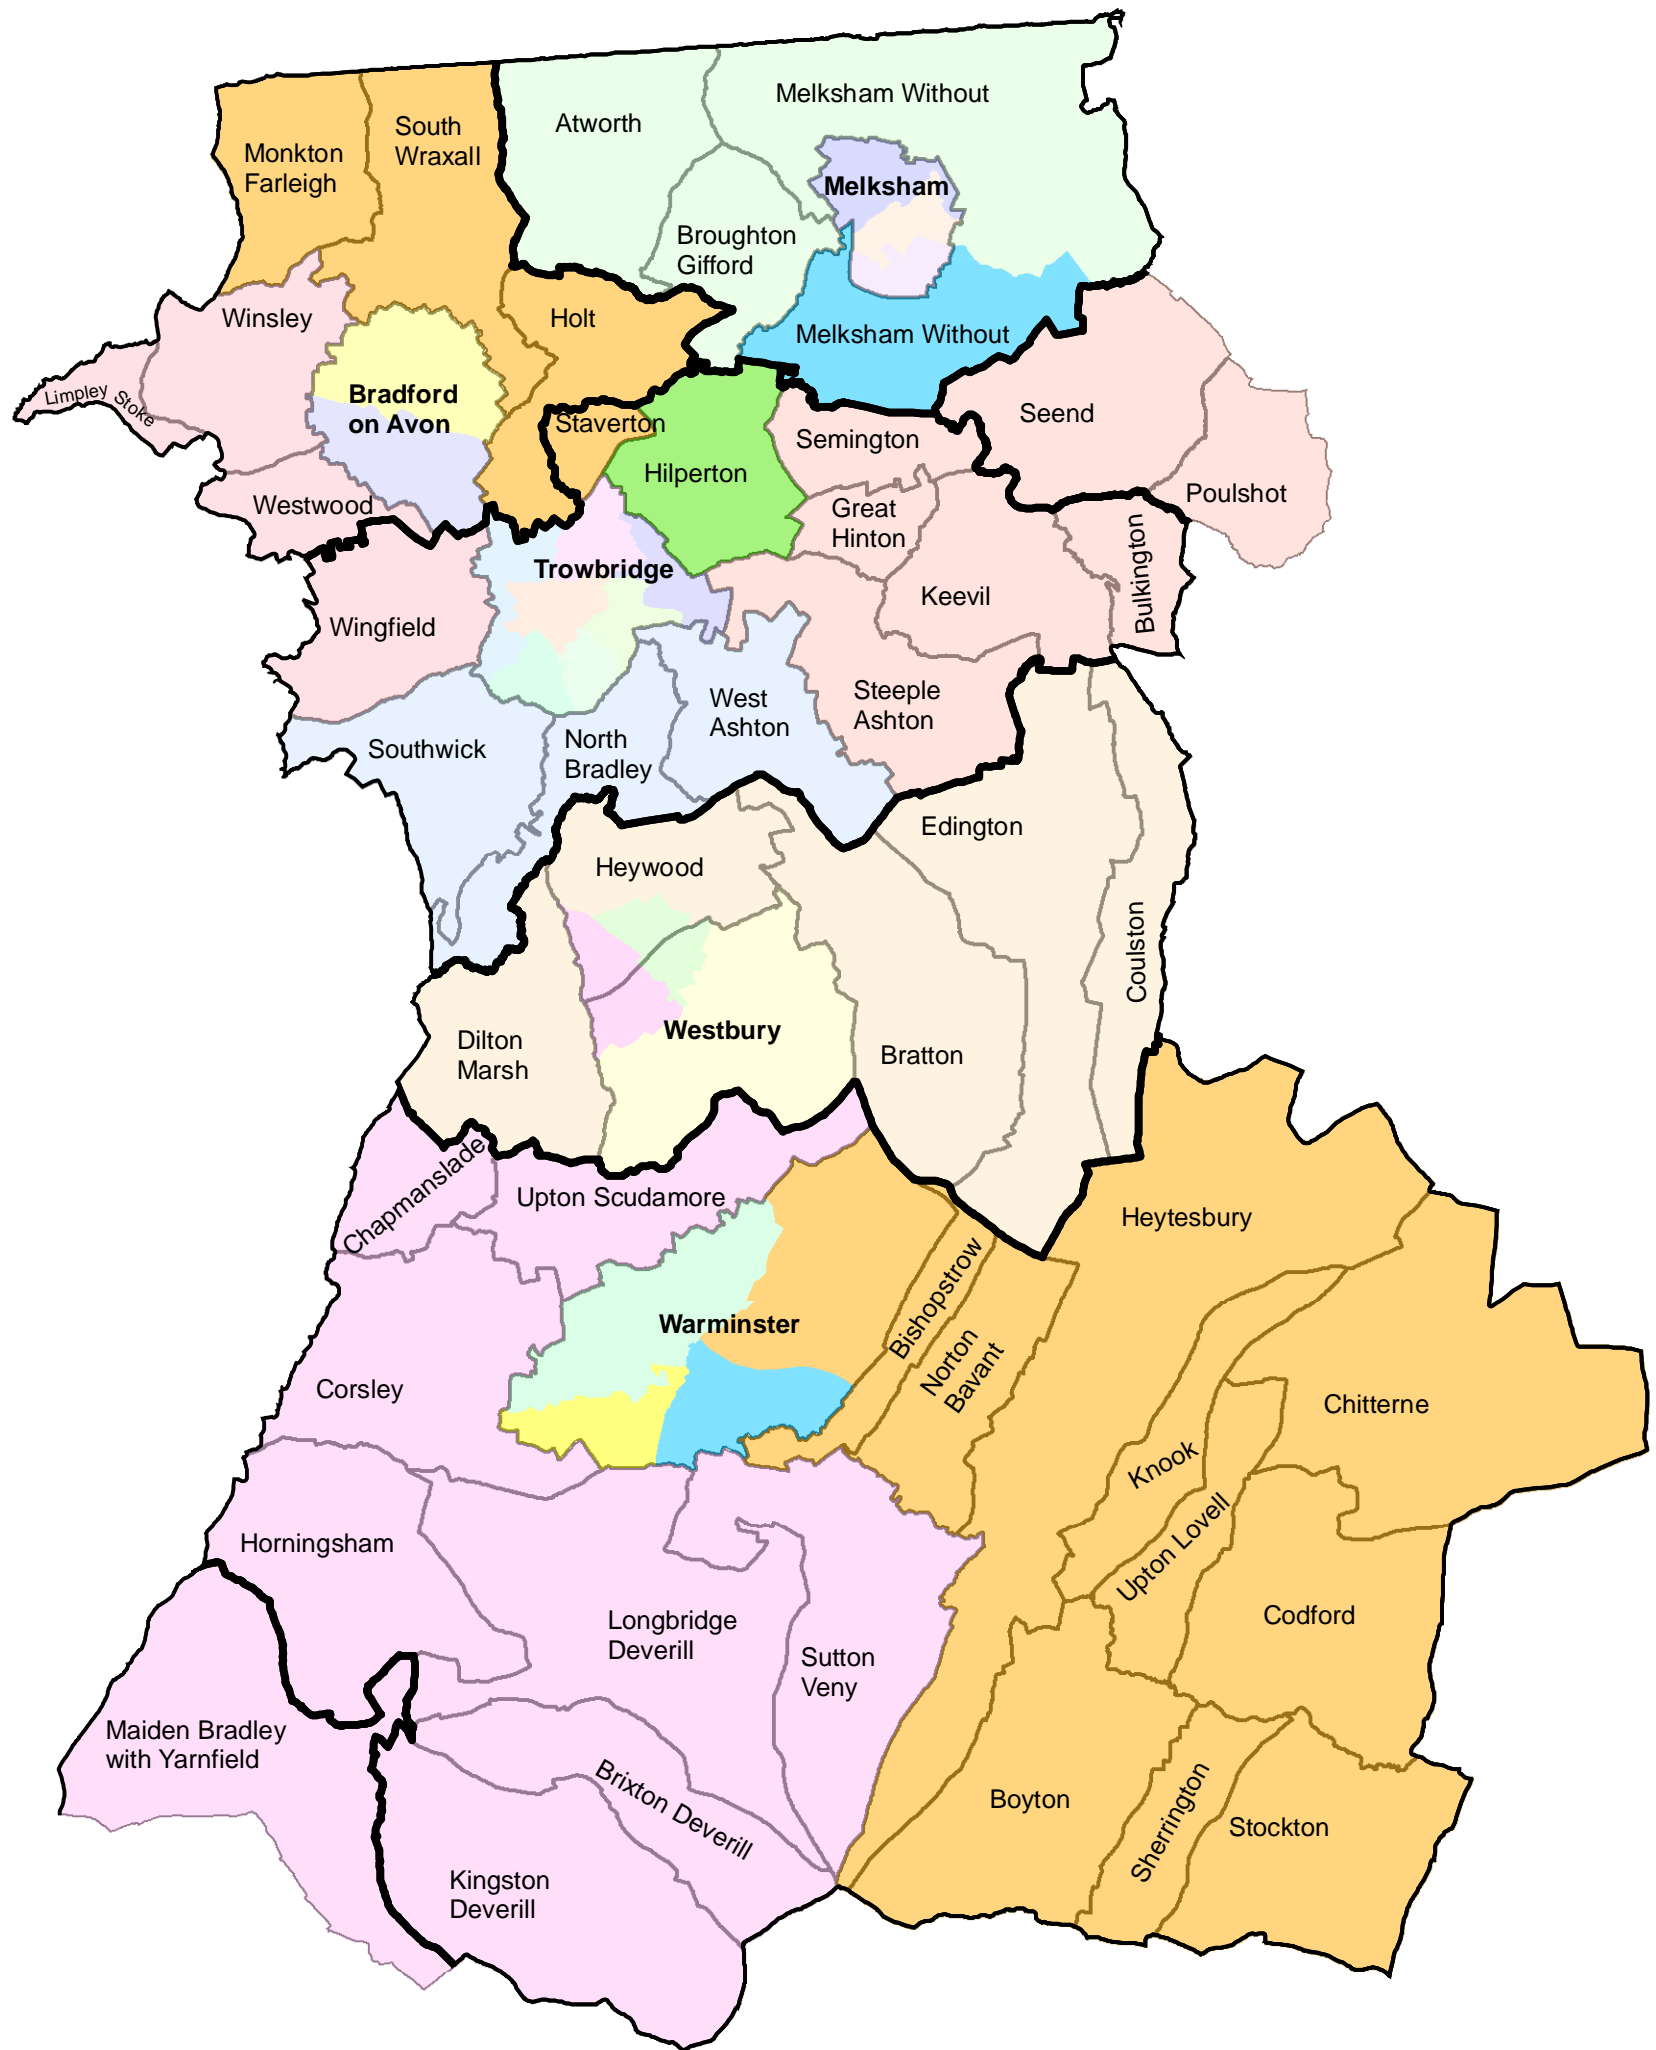

Proposed Electoral Divisions Wiltshire West

9/4/08

Legend

 Community Area Boundary

This map is based on Ordnance Survey material with the permission of Ordnance Survey on behalf of the Controller of Her Majesty's Stationery Office © Crown copyright. Unauthorised reproduction infringes Crown copyright and may lead to prosecution or civil proceedings. Wiltshire County Council 100023455 (2008).