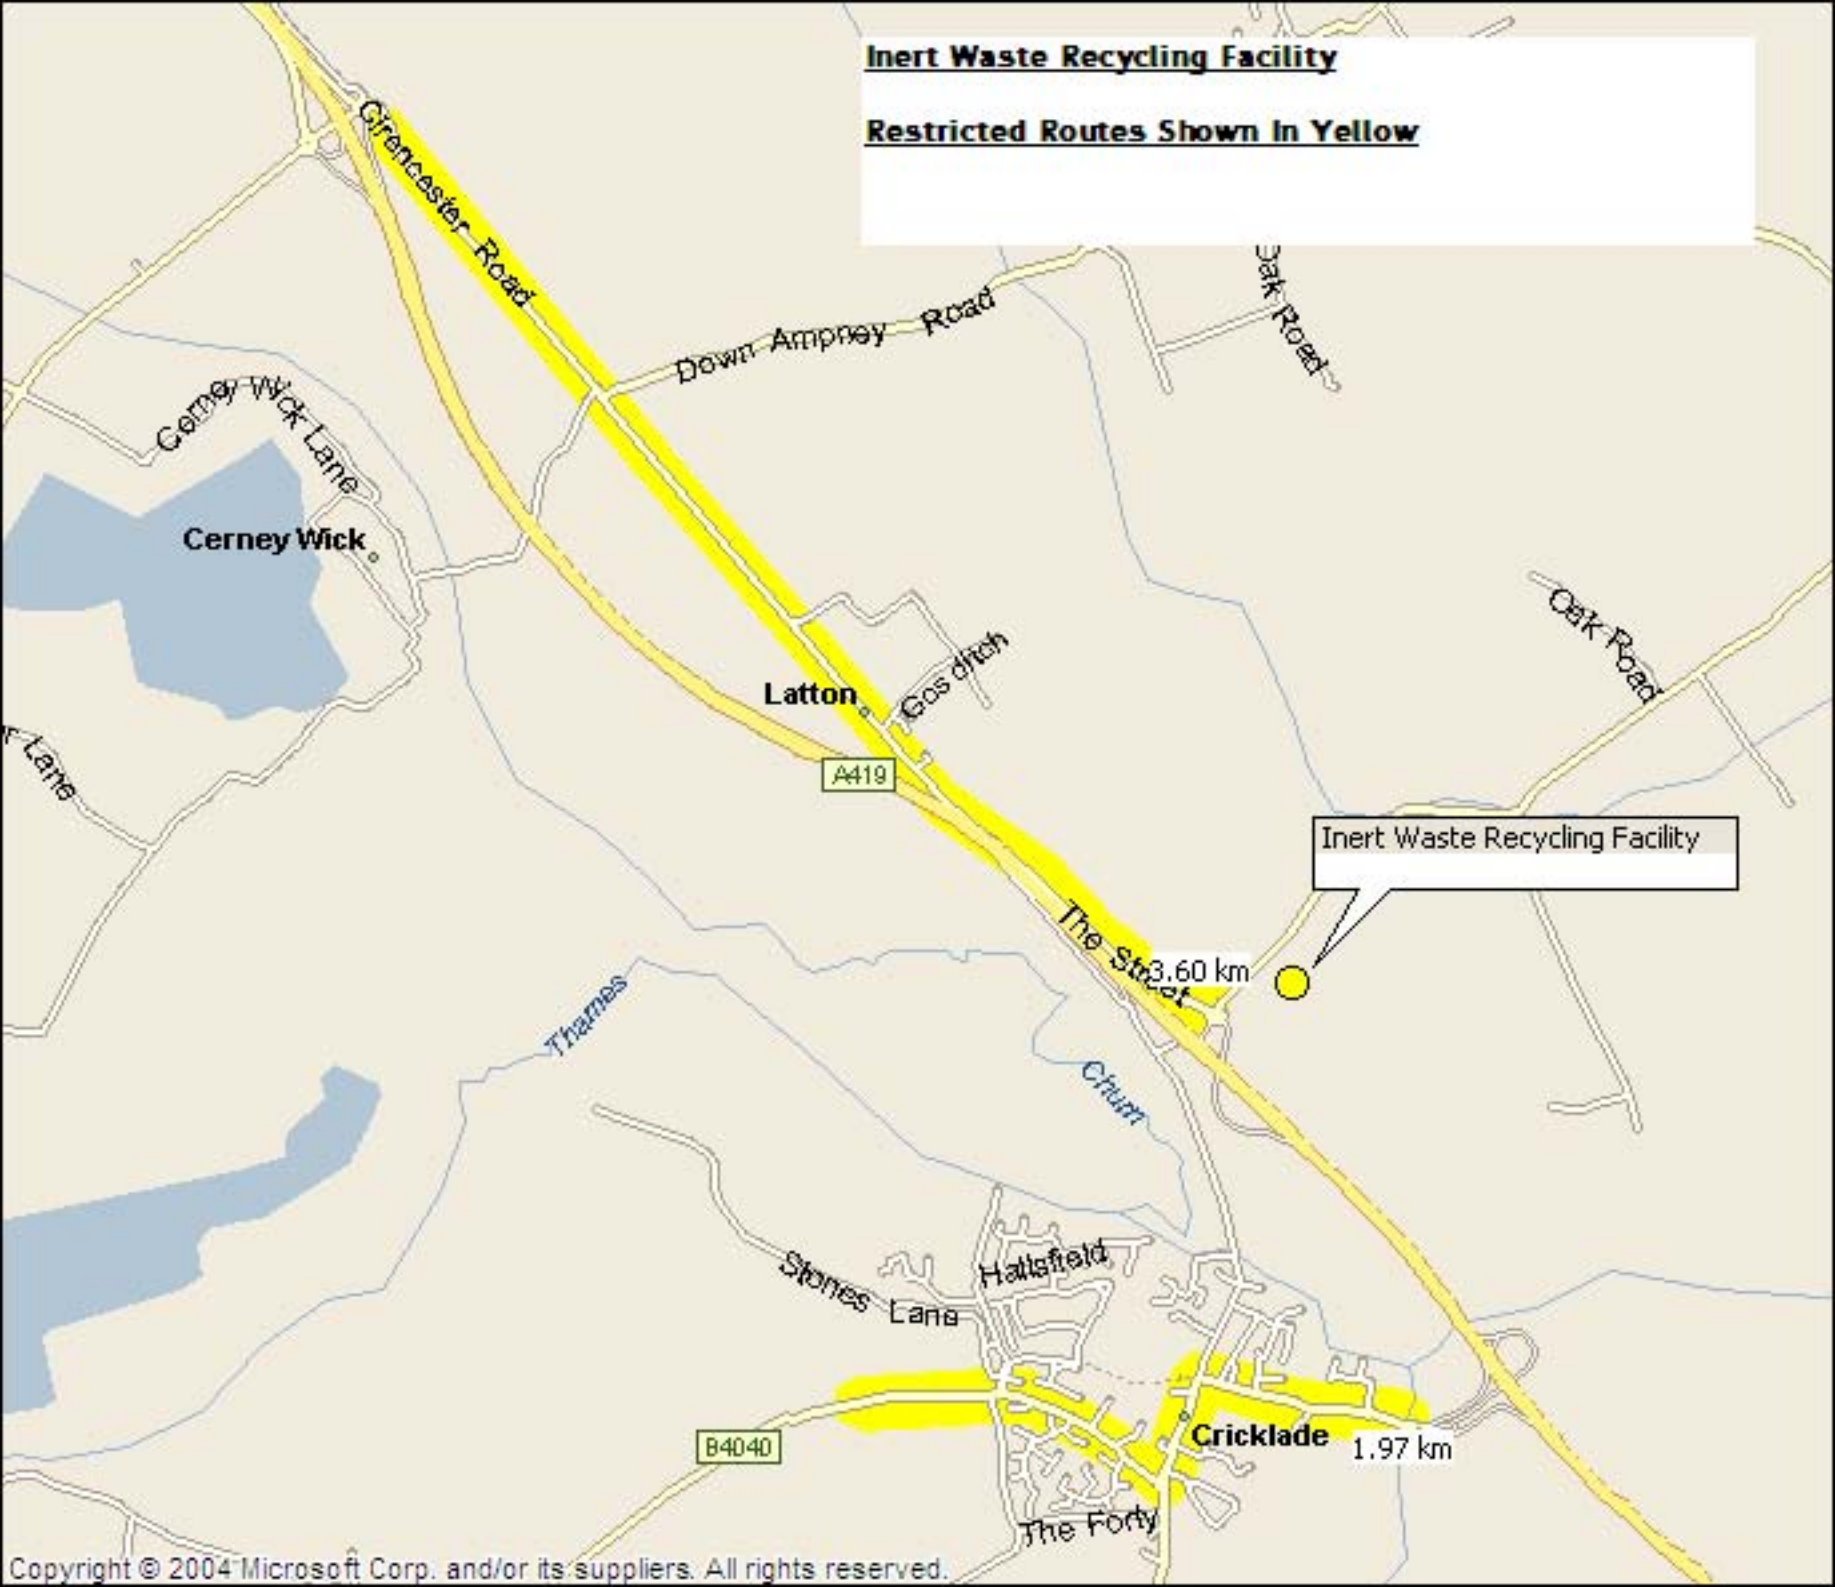

**Inert Waste Recycling Facility**

**Restricted Routes Shown In Yellow**

Inert Waste Recycling Facility

3.60 km

1.97 km