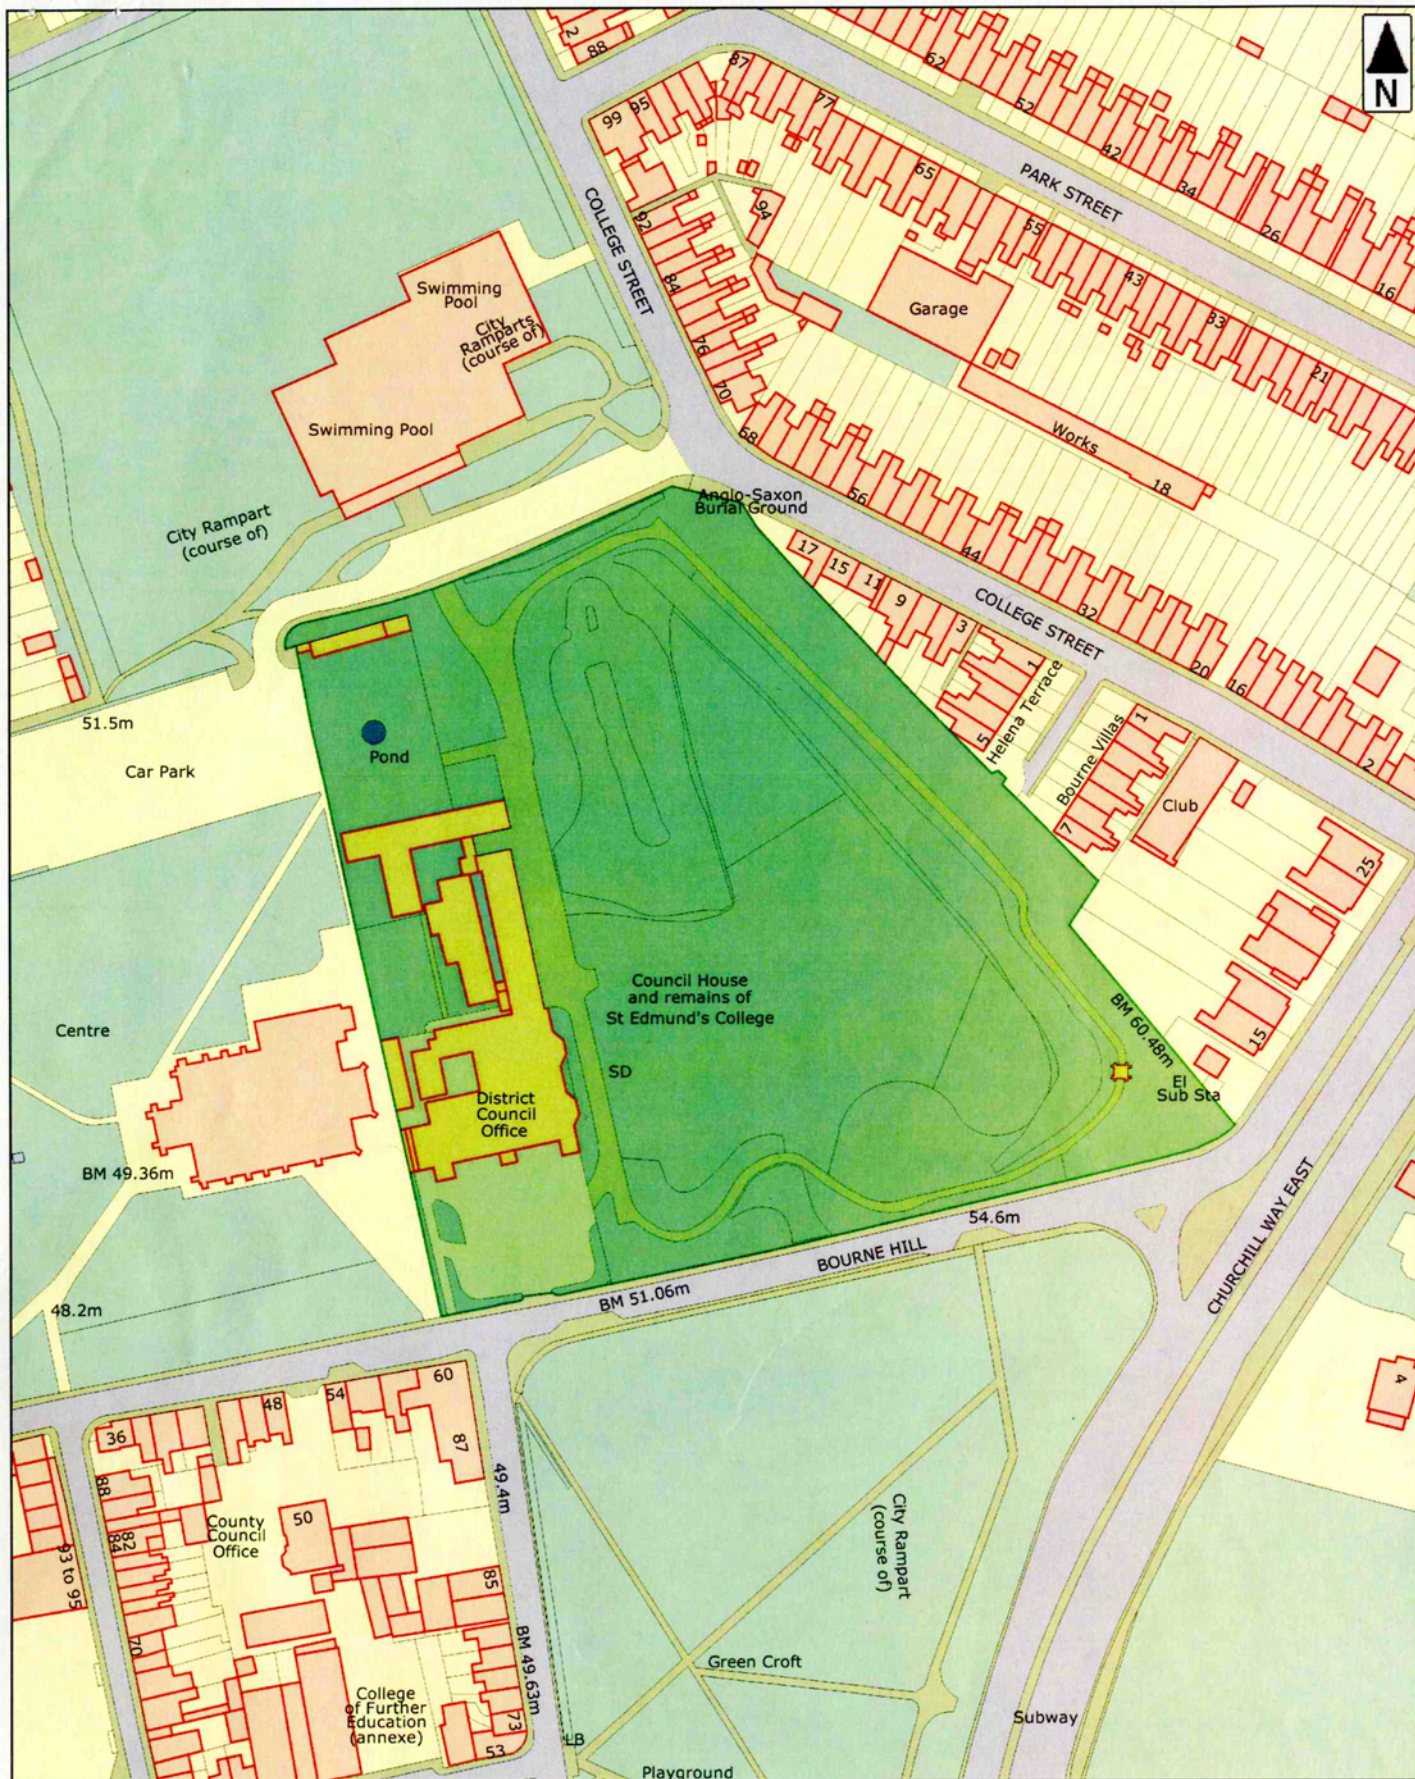

Bourne Hill Gardens, Salisbury

Map Scale: 1:1563

Print Date: 13 November 2007

 Registered Park and Garden

ENGLISH HERITAGE

1 Waterhouse Square, 138-142 Holborn,

London EC1N 2ST

Tel: 020 7973 3000 Fax: 020 7973 3001