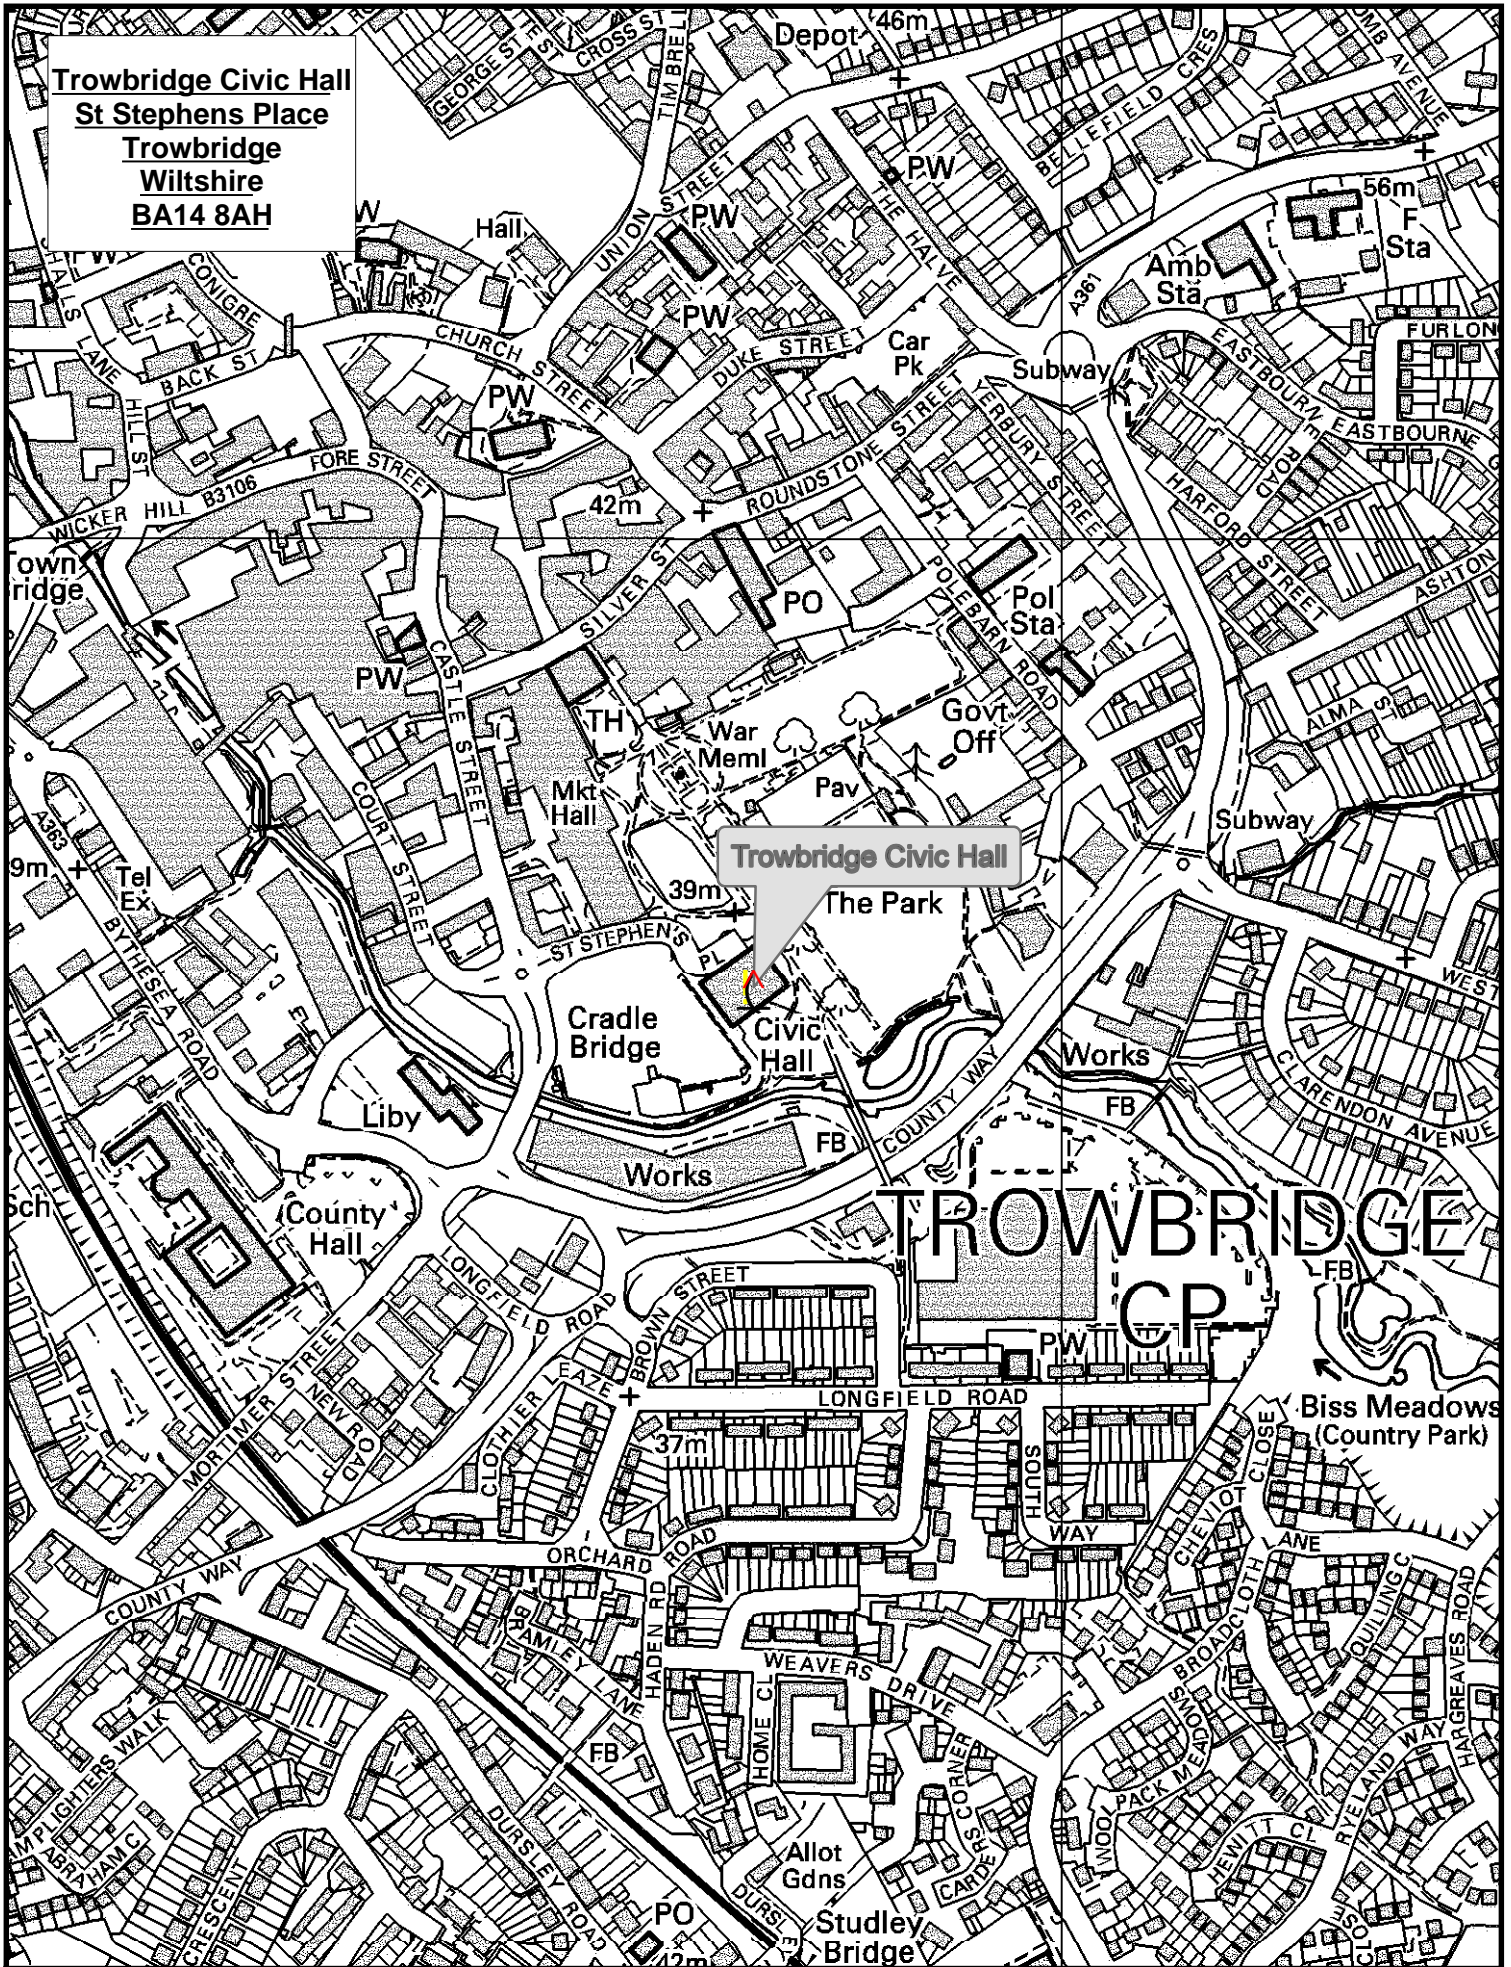

Trowbridge Civic Hall  
St Stephens Place  
Trowbridge  
Wiltshire  
BA14 8AH

This map is based upon Ordnance Survey Material with the permission of Ordnance Survey on behalf of the Controller of Her Majesty's Stationery Office © Crown Copyright. Unauthorised reproduction infringes Crown Copyright and may lead to prosecution or civil proceedings. (100049050) 2009.