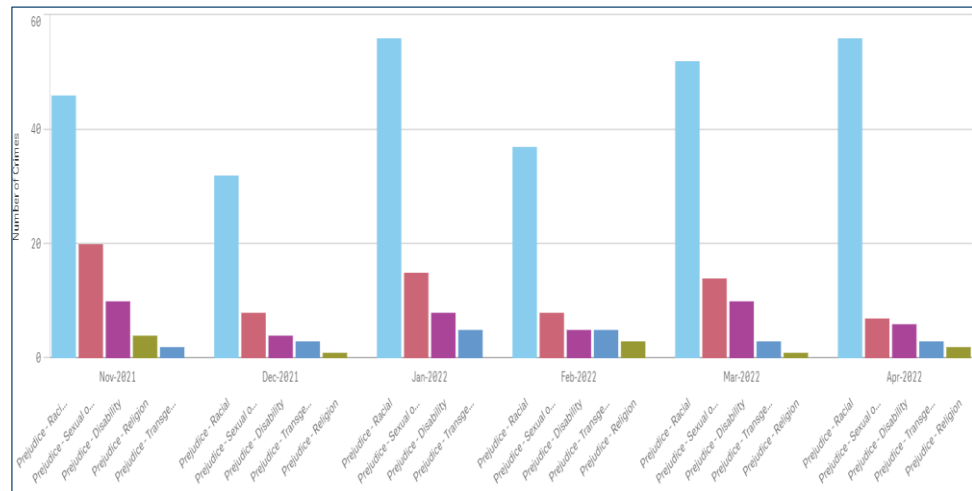

Summer highs have been slightly more extended which has resulted in year-on-year increases (126 crimes, +16.2%), largely within Sexual Orientation and Racial crimes, however Transgender also reporting an increase (+14 crimes, +73.7%).

This extended summer high is reflective of the trend seen within overall crime volumes, but is now showing signs of returning to the norm.

The Force is monitoring any signs of activity with detail that suggests hate directed towards the following activities; those of Russian origin, those of Muslim faith following increased visibility surrounding Ramadan, pro-Palestinian protest activity across the UK relating to Israel and Gaza conflicts.

The Hate Crime Silver Scrutiny Panel are looking to create a hate crime video to raise awareness of Hate Crime and how to report it, including details surrounding how the Criminal Justice System responds to it.

Chippenham CPT

	Number of Crimes	Change (number)	Change (%)
Total	91	27	42.2%
Prejudice – Racial	54	19	54.3%
Prejudice – Sexual orientation	17	7	70.0%
Prejudice - Disability	13	2	18.2%
Prejudice - Religion	5	1	25.0%
Prejudice - Transgender	2	-2	-50.0%

Year on year comparison May 2021 to April 2022 (note: an individual crime can be tagged with more than one prejudice type e.g. sexual orientation & transgender)

Force Hate Crime (6 months to April 2022)