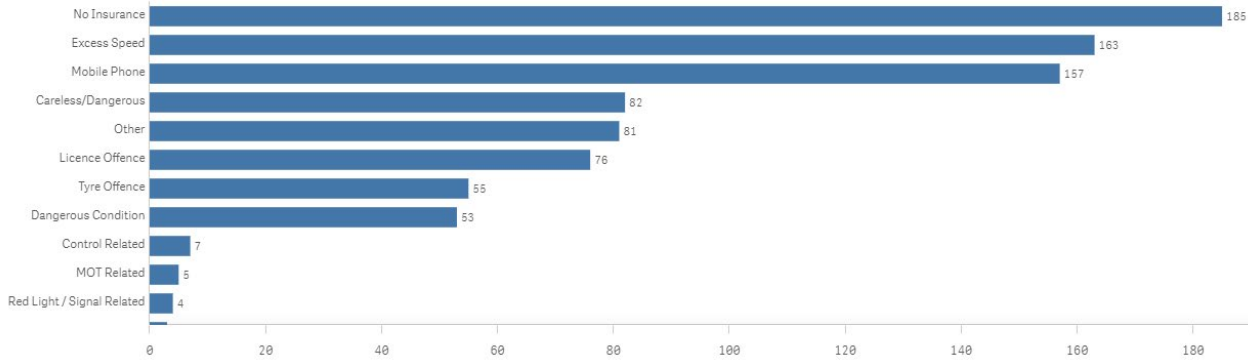

• Wider work recently

Our Roads Policing Unit (RPU) in the last quarter, covering **May to July** issued over **1551 tickets** to motorists, for numerous road related offences. The most common offences they are coming across are as follows:

Activity - Endorsable offences