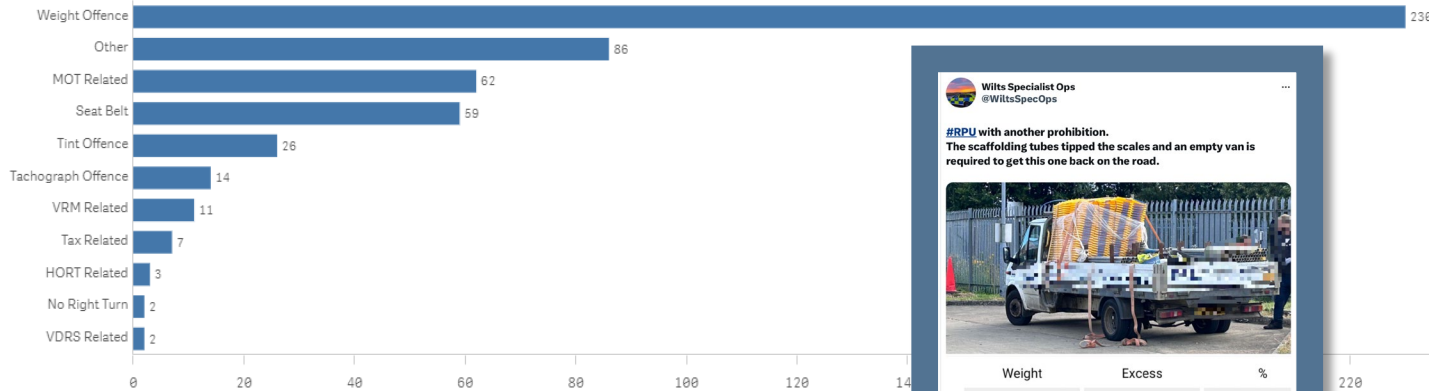

Activity - Non-Endorsable Offences