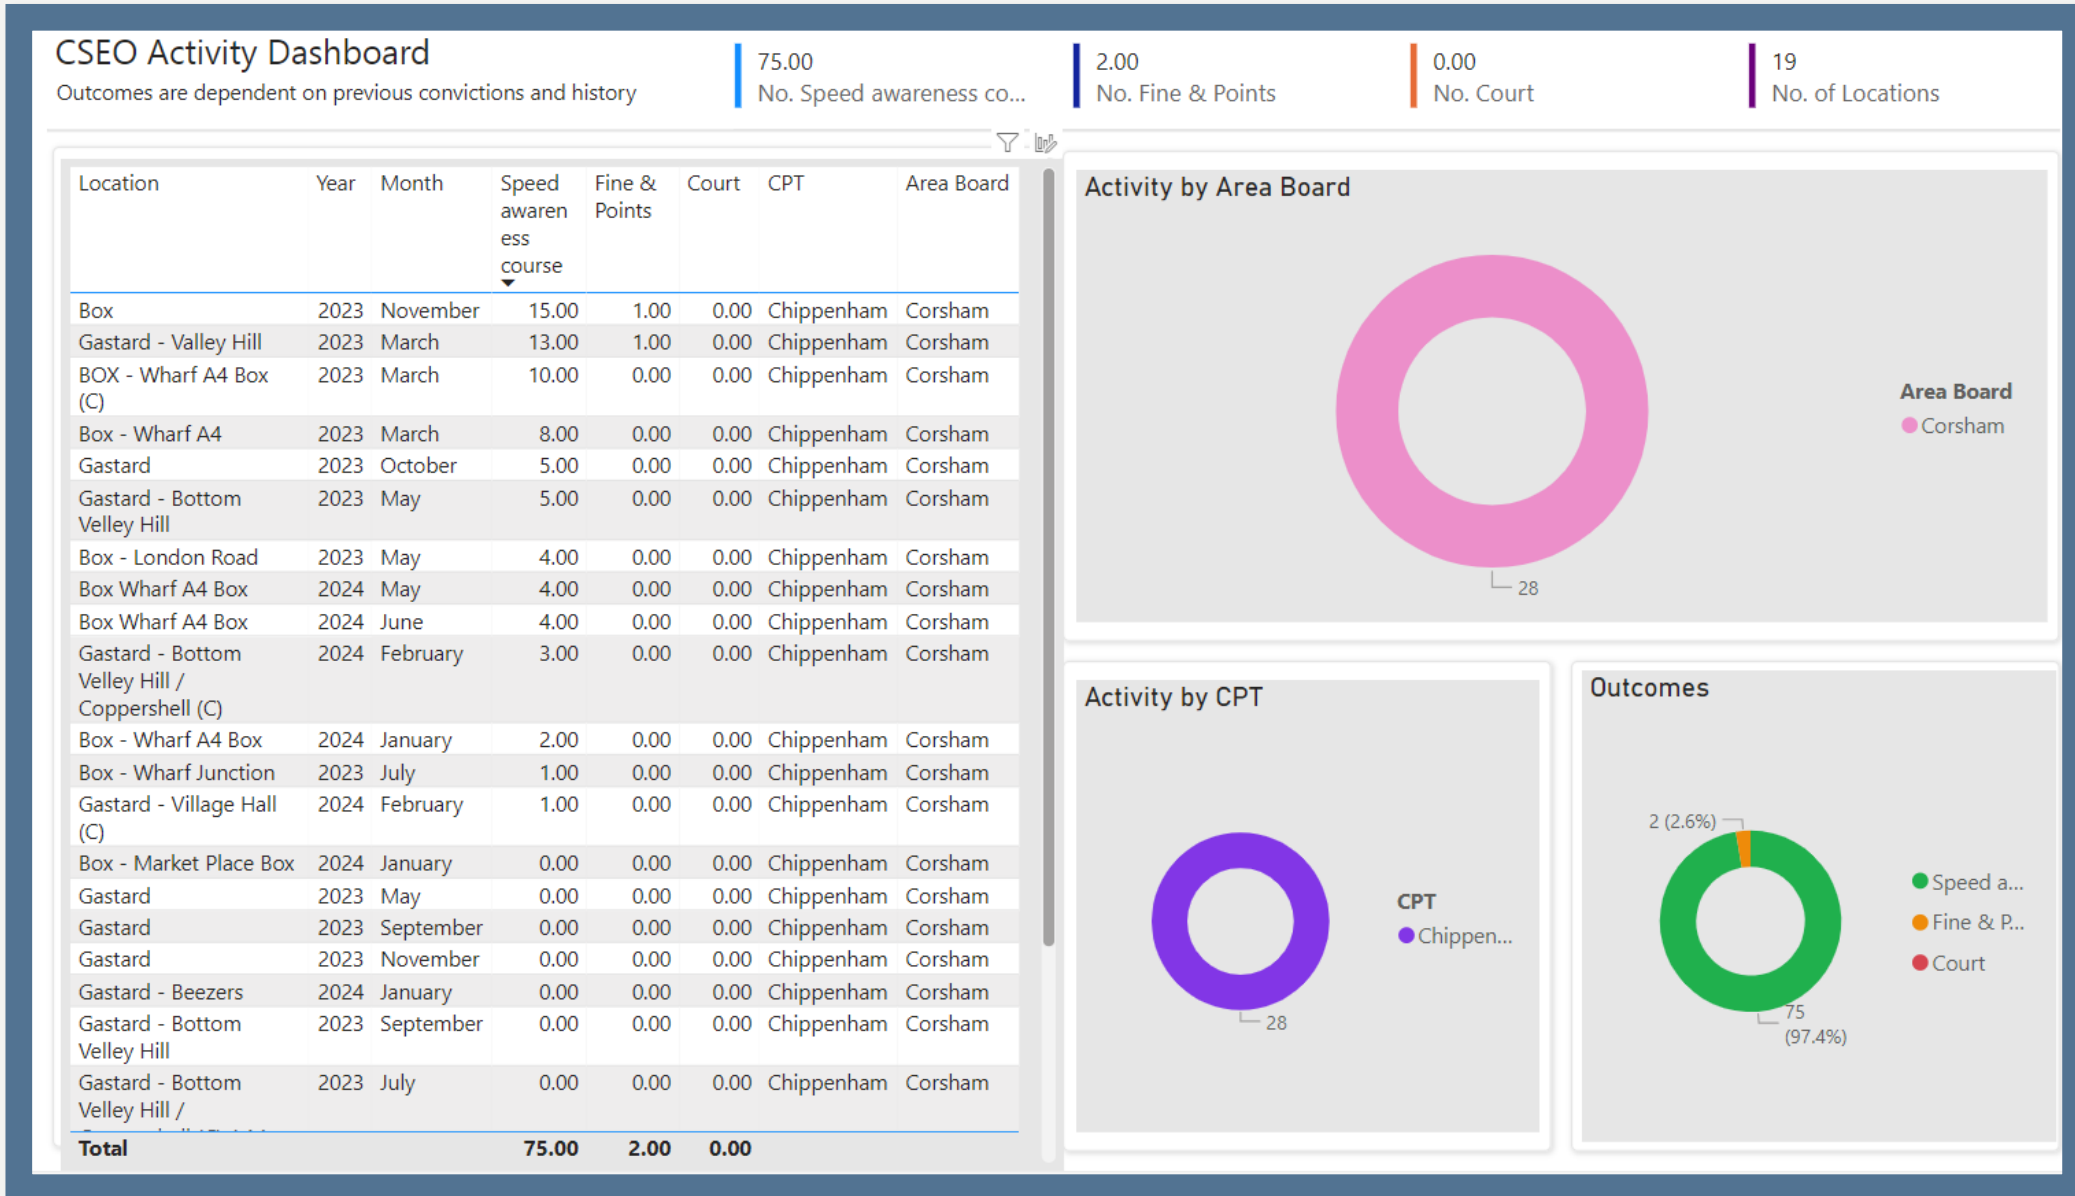

• Wider work recently

Our Roads Policing Unit (RPU) in the last quarter, covering **May to July** issued over **1551 tickets** to motorists, for numerous road related offences. The most common offences they are coming across are as follows:

184.00
No. Court

909
No. of Locations

Location	Year	Month	Speed awareness course	Fine & Points	Court	CPT	Area Board
Swindon - Thamesdown Drive	2023	December	251.00	54.00	0.00	Swindon	Swindon
Swindon Queens Drive adjacent with Cambridge Close	2024	April	151.00	26.00	0.00	Swindon	Swindon
Shaw and Whitley - A365 Folly Lane	2023	November	129.00	15.00	0.00	Trowbridge	Melksham
Swindon - Thamesdown Drive	2024	May	116.00	25.00	1.00	Swindon	Swindon
Swindon Marlborough Road	2024	May	113.00	6.00	1.00	Swindon	Swindon
Wilton - The Avenue	2024	May	112.00	30.00	9.00	Salisbury	South West W
Swindon - Thamesdown Drive	2024	January	103.00	16.00	0.00	Swindon	Swindon
Wilton - The Avenue	2023	August	102.00	31.00	4.00	Salisbury	South West W
Swindon Marlborough Road	2024	June	99.00	12.00	0.00	Swindon	Swindon
Harnham - Lime Kiln Way	2023	November	97.00	11.00	0.00	Salisbury	Salisbury
Cholderton - Church Lane	2023	March	95.00	4.00	1.00	Amesbury	South West W
Swindon - Thamesdown Drive	2024	March	94.00	23.00	0.00	Swindon	Swindon
Swindon Queens Drive (A4259)	2024	June	91.00	15.00	1.00	Swindon	Swindon
Swindon Queens Drive adjacent with	2024	March	90.00	13.00	1.00	Swindon	Swindon
Total			13,530.00	1,803.00	184.00		

Activity by Area Board

Activity by CPT

Outcomes

• CSEO – Corsham Area Board - 1 January 2023 to 22 August

• Your Force | Your Area | Follow us

For information on Road Safety in Wiltshire visit:
[Road safety campaign 2023 | Wiltshire Police](#)