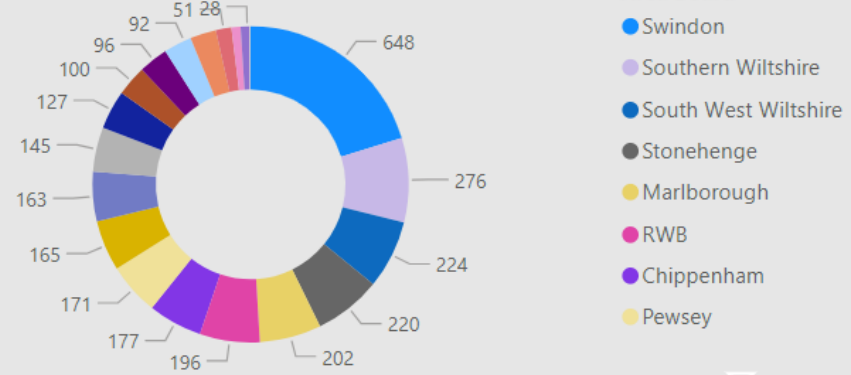

CSEO Activity Dashboard

Outcomes are dependent on previous convictions and history

15,227.00
No. Speed awareness co...

2,000.00
No. Fine & Points

197.00
No. Court

968
No. of Locations

Location	Year	Month	Speed awareness course	Fine & Points	Court	CPT	Area Board
Swindon - Thamesdown Drive	2023	December	251.00	54.00	0.00	Swindon	Swindon
Swindon Queens Drive adjacent with Cambridge Close	2024	April	151.00	26.00	0.00	Swindon	Swindon
Swindon Queens Drive adjacent with Cambridge Close	2024	August	151.00	39.00	2.00	Swindon	Swindon
Shaw and Whitley - A365 Folly Lane	2023	November	129.00	15.00	0.00	Trowbridge	Melksham
Swindon - Thamesdown Drive	2024	May	116.00	25.00	1.00	Swindon	Swindon
Swindon Marlborough Road	2024	May	113.00	6.00	1.00	Swindon	Swindon
Wilton - The Avenue	2024	May	112.00	30.00	9.00	Salisbury	South West W
Swindon - Thamesdown Drive	2024	January	103.00	16.00	0.00	Swindon	Swindon
Wilton - The Avenue	2023	August	102.00	31.00	4.00	Salisbury	South West W
Swindon Marlborough Road	2024	June	99.00	12.00	0.00	Swindon	Swindon
Harnham - Lime Kiln Way	2023	November	97.00	11.00	0.00	Salisbury	Salisbury
Cholderton - Church Lane	2023	March	95.00	4.00	1.00	Amesbury	South West W
Swindon - Thamesdown Drive	2024	March	94.00	23.00	0.00	Swindon	Swindon
Swindon Queens Drive	2024	June	91.00	15.00	1.00	Swindon	Swindon
Total			15,227.00	2,000.00	197.00		

Activity by Area Board