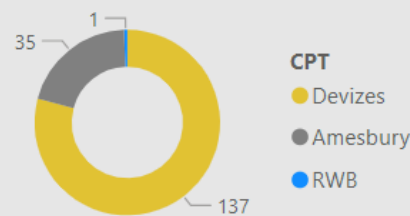

Activity by CPT