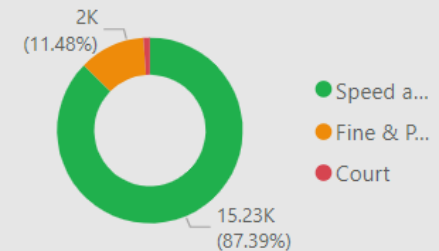

• CSEO – Dashboard – 1 January 2023 to 22 October 2024

CSEO Activity Dashboard

Outcomes are dependent on previous convictions and history

15,227.00
No. Speed awareness co...

2,000.00
No. Fine & Points

197.00
No. Court

968
No. of Locations

Location	Year	Month	Speed awareness course	Fine & Points	Court	CPT	Area Board
Swindon - Thamesdown Drive	2023	December	251.00	54.00	0.00	Swindon	Swindon
Swindon Queens Drive adjacent with Cambridge Close	2024	April	151.00	26.00	0.00	Swindon	Swindon
Swindon Queens Drive adjacent with Cambridge Close	2024	August	151.00	39.00	2.00	Swindon	Swindon
Shaw and Whitley - A365 Folly Lane	2023	November	129.00	15.00	0.00	Trowbridge	Melksham
Swindon - Thamesdown Drive	2024	May	116.00	25.00	1.00	Swindon	Swindon
Swindon Marlborough Road	2024	May	113.00	6.00	1.00	Swindon	Swindon
Wilton - The Avenue	2024	May	112.00	30.00	9.00	Salisbury	South West W
Swindon - Thamesdown Drive	2024	January	103.00	16.00	0.00	Swindon	Swindon
Wilton - The Avenue	2023	August	102.00	31.00	4.00	Salisbury	South West W
Swindon Marlborough Road	2024	June	99.00	12.00	0.00	Swindon	Swindon
Harnham - Lime Kiln Way	2023	November	97.00	11.00	0.00	Salisbury	Salisbury
Cholderton - Church Lane	2023	March	95.00	4.00	1.00	Amesbury	South West W
Swindon - Thamesdown Drive	2024	March	94.00	23.00	0.00	Swindon	Swindon
Swindon Queens Drive	2024	June	91.00	15.00	1.00	Swindon	Swindon
Total			15,227.00	2,000.00	197.00		

Activity by Area Board

Activity by CPT

Outcomes