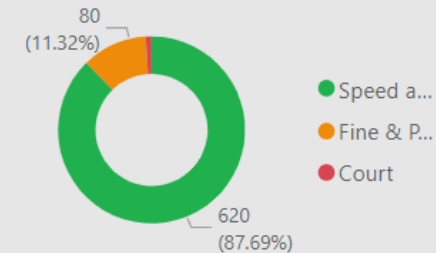

• CSEO – Pewsey Area Board - 1 January 2023 to 22 October 2024

CSEO Activity Dashboard

Outcomes are dependent on previous convictions and history

620.00
No. Speed awareness co...

80.00
No. Fine & Points

7.00
No. Court

63
No. of Locations

Location	Year	Month	Speed awareness course	Fine & Points	Court	CPT	Area Board
Pewsey - Swan Corner (C) (Swan Road A345)	2024	October	61.00	3.00	0.00	Devizes	Pewsey
Enford - Old Vicarage	2023	September	57.00	12.00	1.00	Amesbury	Pewsey
Enford - Old Vicarage	2023	August	54.00	5.00	0.00	Amesbury	Pewsey
Enford - Old Vicarage	2023	November	49.00	2.00	0.00	Amesbury	Pewsey
Oare Village - Entrance to Oare House	2023	March	46.00	10.00	0.00	Devizes	Pewsey
Oare Village - Entrance to Oare House	2023	February	37.00	8.00	2.00	Devizes	Pewsey
Oare - opposite The Lodge	2023	June	33.00	9.00	0.00	Devizes	Pewsey
Enford - Old Vicarage	2023	October	26.00	0.00	0.00	Amesbury	Pewsey
Oare - Bus stop halfway up the hill on the left (C)	2024	March	16.00	2.00	0.00	Devizes	Pewsey
Pewsey Swan Corner (C) (Swan Road A345) PM	2024	October	16.00	2.00	0.00	Devizes	Pewsey
Oare - Bus stop halfway up the hill on the left	2024	January	15.00	0.00	0.00	Devizes	Pewsey
Oare - Bus stop halfway up the hill on the left	2024	April	15.00	4.00	1.00	Devizes	Pewsey
Enford - Bus Stop	2023	February	12.00	0.00	0.00	Amesbury	Pewsey
Alton - Alton Barnes	2023	October	11.00	2.00	0.00	Devizes	Pewsey
Enford - Old Vicarage	2023	July	11.00	3.00	1.00	Amesbury	Pewsey
Enford - Old Vicarage	2023	December	11.00	0.00	0.00	Amesbury	Pewsey
Total			620.00	80.00	7.00		

Activity by Area Board

Activity by CPT

Outcomes