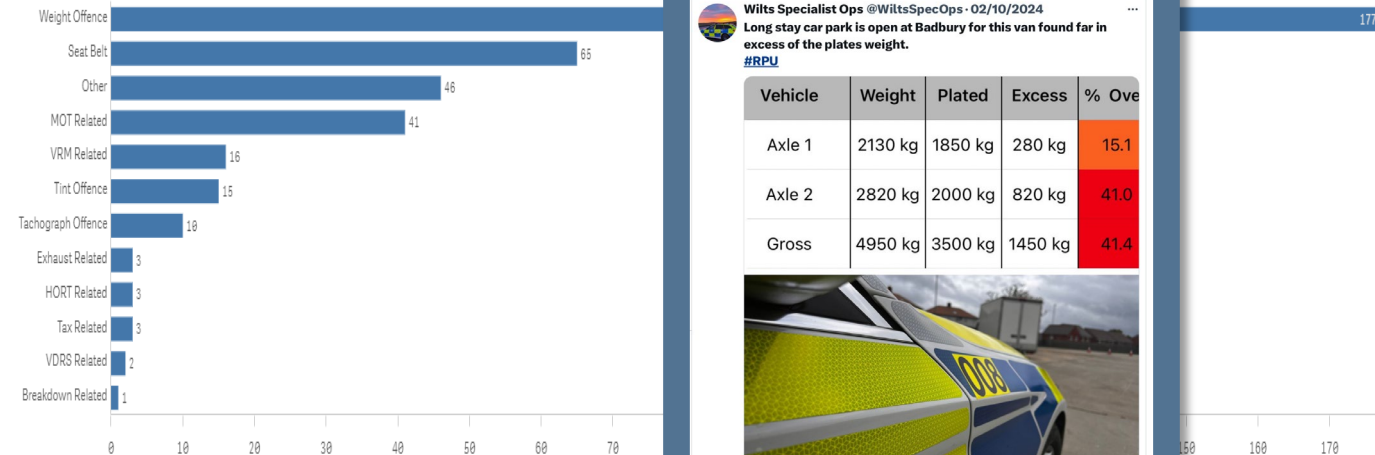

Activity - Non-Endorsable Offences