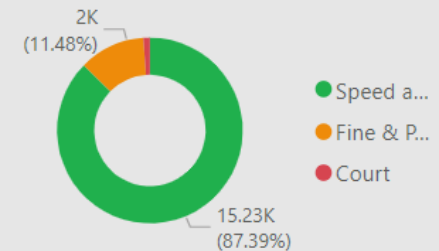

• CSEO – Dashboard – 1 January 2023 to 22 October 2024

CSEO Activity Dashboard

Outcomes are dependent on previous convictions and history

15,227.00
No. Speed awareness co...

2,000.00
No. Fine & Points

197.00
No. Court

968
No. of Locations

Location	Year	Month	Speed awareness course	Fine & Points	Court	CPT	Area Board
Swindon - Thamesdown Drive	2023	December	251.00	54.00	0.00	Swindon	Swindon
Swindon Queens Drive adjacent with Cambridge Close	2024	April	151.00	26.00	0.00	Swindon	Swindon
Swindon Queens Drive adjacent with Cambridge Close	2024	August	151.00	39.00	2.00	Swindon	Swindon
Shaw and Whitley - A365 Folly Lane	2023	November	129.00	15.00	0.00	Trowbridge	Melksham
Swindon - Thamesdown Drive	2024	May	116.00	25.00	1.00	Swindon	Swindon
Swindon Marlborough Road	2024	May	113.00	6.00	1.00	Swindon	Swindon
Wilton - The Avenue	2024	May	112.00	30.00	9.00	Salisbury	South West Wiltshire
Swindon - Thamesdown Drive	2024	January	103.00	16.00	0.00	Swindon	Swindon
Wilton - The Avenue	2023	August	102.00	31.00	4.00	Salisbury	South West Wiltshire
Swindon Marlborough Road	2024	June	99.00	12.00	0.00	Swindon	Swindon
Harnham - Lime Kiln Way	2023	November	97.00	11.00	0.00	Salisbury	Salisbury
Cholderton - Church Lane	2023	March	95.00	4.00	1.00	Amesbury	South West Wiltshire
Swindon - Thamesdown Drive	2024	March	94.00	23.00	0.00	Swindon	Swindon
Swindon Queens Drive	2024	June	91.00	15.00	1.00	Swindon	Swindon
Total			15,227.00	2,000.00	197.00		

Activity by Area Board

Activity by CPT

Outcomes