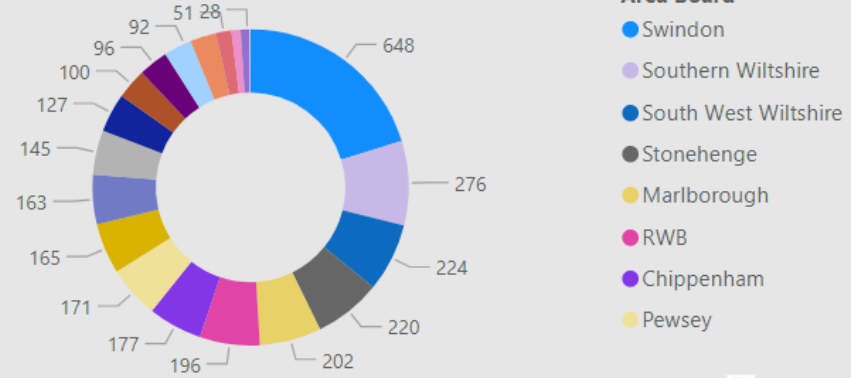

CSEO Activity Dashboard

Outcomes are dependent on previous convictions and history

15,227.00
No. Speed awareness co...

2,000.00
No. Fine & Points

197.00
No. Court

968
No. of Locations

Location	Year	Month	Speed awareness course	Fine & Points	Court	CPT	Area Board
Swindon - Thamesdown Drive	2023	December	251.00	54.00	0.00	Swindon	Swindon
Swindon Queens Drive adjacent with Cambridge Close	2024	April	151.00	26.00	0.00	Swindon	Swindon
Swindon Queens Drive adjacent with Cambridge Close	2024	August	151.00	39.00	2.00	Swindon	Swindon
Shaw and Whitley - A365 Folly Lane	2023	November	129.00	15.00	0.00	Trowbridge	Melksham
Swindon - Thamesdown Drive	2024	May	116.00	25.00	1.00	Swindon	Swindon
Swindon Marlborough Road	2024	May	113.00	6.00	1.00	Swindon	Swindon
Wilton - The Avenue	2024	May	112.00	30.00	9.00	Salisbury	South West Wiltshire
Swindon - Thamesdown Drive	2024	January	103.00	16.00	0.00	Swindon	Swindon
Wilton - The Avenue	2023	August	102.00	31.00	4.00	Salisbury	South West Wiltshire
Swindon Marlborough Road	2024	June	99.00	12.00	0.00	Swindon	Swindon
Harnham - Lime Kiln Way	2023	November	97.00	11.00	0.00	Salisbury	Salisbury
Cholderton - Church Lane	2023	March	95.00	4.00	1.00	Amesbury	South West Wiltshire
Swindon - Thamesdown Drive	2024	March	94.00	23.00	0.00	Swindon	Swindon
Swindon Queens Drive	2024	June	91.00	15.00	1.00	Swindon	Swindon
Total			15,227.00	2,000.00	197.00		

Activity by Area Board