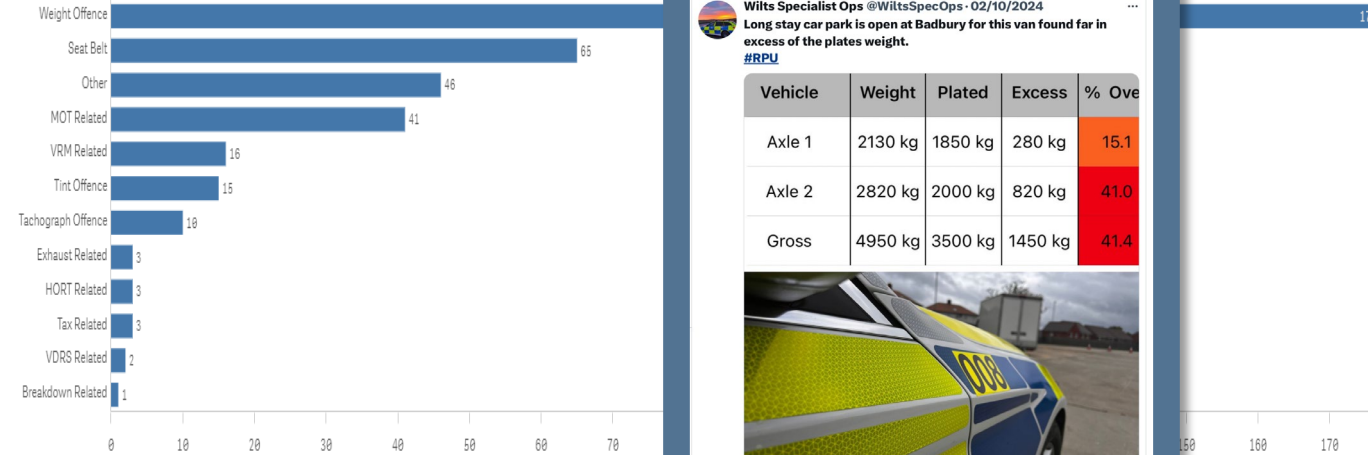

Wilt's Specialist Ops @WiltSpecOps · 02/10/2024
Long stay car park is open at Badbury for this van found far in excess of the plates weight.
#RPU

Activity - Non-Endorsable Offences