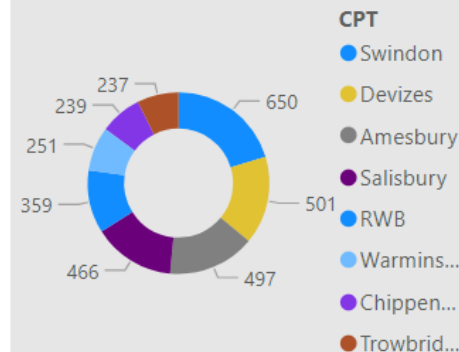

Activity by CPT