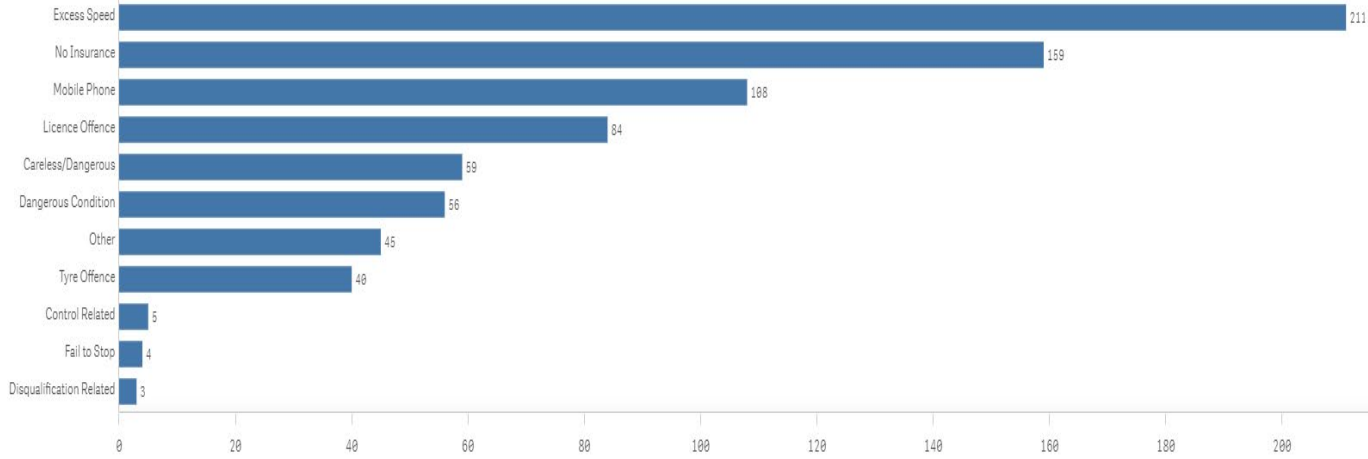

• Wider work recently

Our Roads Policing Unit (RPU) in the last quarter, covering **August to October** issued over **1344 tickets** to motorists, for numerous road related offences. The most common offences they are coming across are as follows:

Activity - Endorsable offences