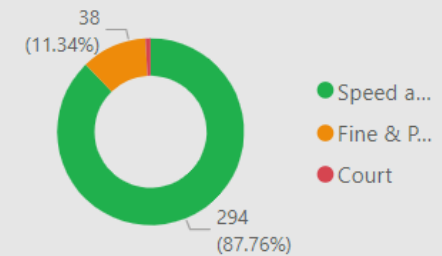

• CSEO – Malmesbury Area Board - 1Jan 2023 to 22 Oct 2024

CSEO Activity Dashboard

Outcomes are dependent on previous convictions and history

294.00
No. Speed awareness co...

38.00
No. Fine & Points

3.00
No. Court

81
No. of Locations

Location	Year	Month	Speed awareness course	Fine & Points	Court	CPT	Area Board
Charlton - Horse and Groom	2023	March	29.00	1.00	0.00	RWB	Malmesbury
Little Somerford - The Hill, Hill Cottage	2023	April	15.00	2.00	0.00	RWB	Malmesbury
Lea B4042 Lea Crescent	2024	February	14.00	1.00	0.00	RWB	Malmesbury
Lea - B4042 Lea Crescent	2024	May	12.00	1.00	0.00	RWB	Malmesbury
Ashton Keynes - Coach Park	2023	September	11.00	0.00	0.00	RWB	Malmesbury
Charlton - B4040 CHARLTON OPPOSITE THE HORSE AND GROOM PH	2024	January	11.00	2.00	0.00	RWB	Malmesbury
Little Somerford - The Hill, 3/4 The Hill (C) dined.guru.hypocrite	2024	April	9.00	0.00	0.00	RWB	Malmesbury
Charlton - B4040 CHARLTON JUNCTION VICARAGE LANE	2023	December	8.00	1.00	0.00	RWB	Malmesbury
Latton C19 - THE STREET, LATTON NEAR CROFT CLOSE OPPOSITE GREEN BOX	2024	April	8.00	1.00	1.00	RWB	Malmesbury
CHARLTON - HORSE & GROOM HILL	2024	March	7.00	0.00	0.00	RWB	Malmesbury
Charlton - Vicarage Lane	2023	November	7.00	0.00	0.00	RWB	Malmesbury
Charlton - Village Farm	2023	April	7.00	2.00	0.00	RWB	Malmesbury
Malmesbury - A430	2024	September	7.00	0.00	0.00	RWB	Malmesbury
Total			294.00	38.00	3.00		

Activity by CPT

Outcomes