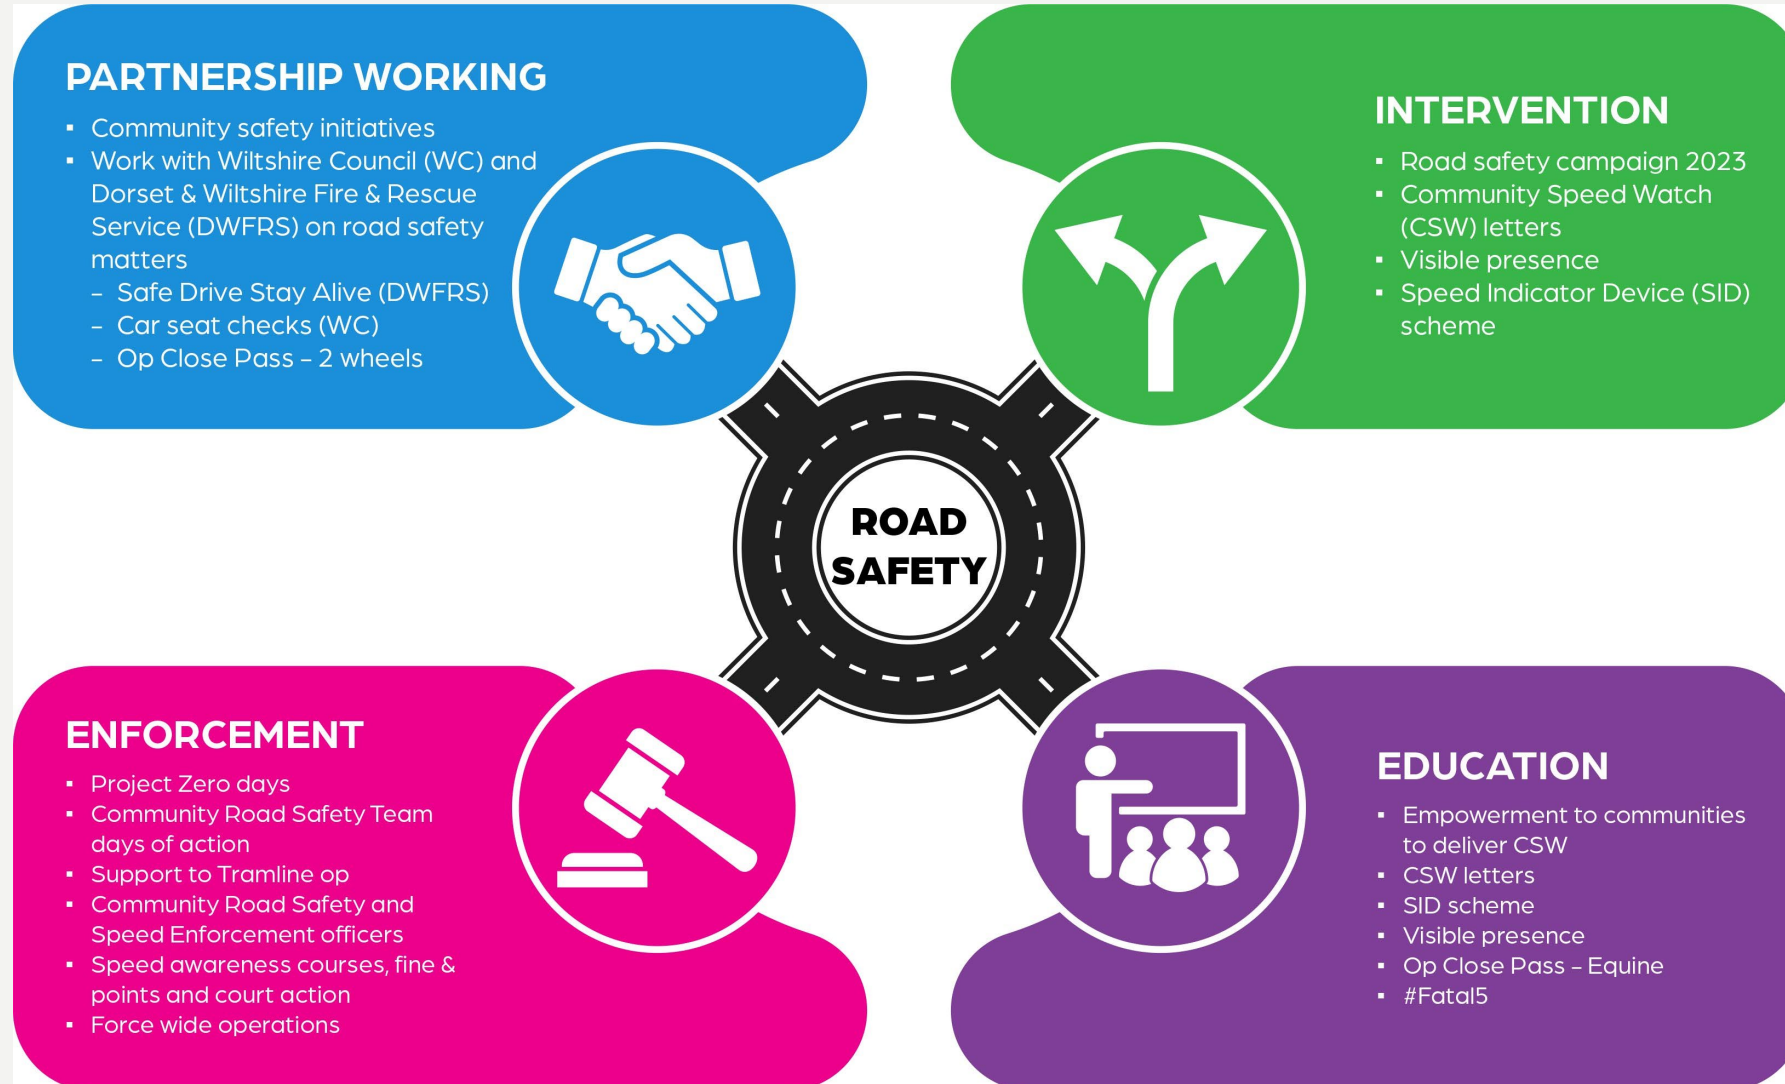

• Community Road Safety Team; what we do