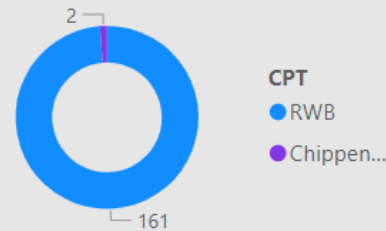

Activity by CPT