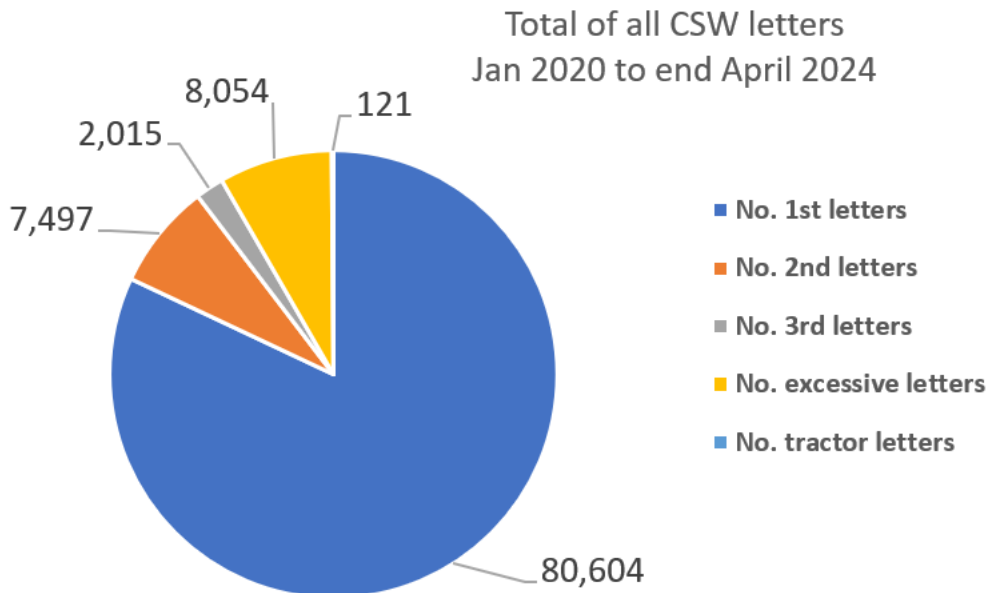

WILTSHIRE POLICE

Road Safety update – Trowbridge Area Board

Thursday 20 June 2024

Keeping Wiltshire Safe

• #FATAL5 education

Careless or inconsiderate driving

The offence of driving without due care and attention (careless driving) is committed when your driving falls below the minimum standard expected of a competent and careful driver, and includes driving without reasonable consideration for other road users.

Some examples of careless or inconsiderate driving are:

- overtaking on the inside
- driving too close to another vehicle
- driving through a red light by mistake
- turning into the path of another vehicle
- flashing lights to force other drivers to give way
- misusing lanes to gain advantage over other drivers
- the driver being avoidably distracted by tuning the radio, lighting a cigarette etc
- unnecessarily staying in an overtaking lane
- unnecessarily slow driving or braking
- dazzling other drivers with un-dipped headlights

• Community Road Safety Team; what we do

Community Speed Watch

CSW

• CSW – Trowbridge area - Data since July 2020 to 8 May 2024

Team	No. 1st letters	No. 2nd letters	No. 3rd letters	No. excessive letters	No. tractor letters	Total letters	No. of watches	Average speeders %
Hilperton	163	19	0	7	1	190	44	9.9%
North Bradley	1740	88	11	74	18	1931	123	2.1%
Southwick	372	19	2	11	0	404	136	0.8%
Trowbridge - Cockhill	782	34	4	16	0	836	44	2.7%
West Ashton	107	6	4	3	0	120	57	2.1%
Grand Total	3164	166	21	111	19	3481	404	3.5%

• Traffic surveys – Trowbridge

January 2022 to 30 April 2024

Wiltshire Council

Title	Result	Survey start date	Speed limit	85th percentile	CPT	Area Board
Semington, C395, High Street	Speed education	25/04/2022	30	35.28	Trowbridge	Trowbridge