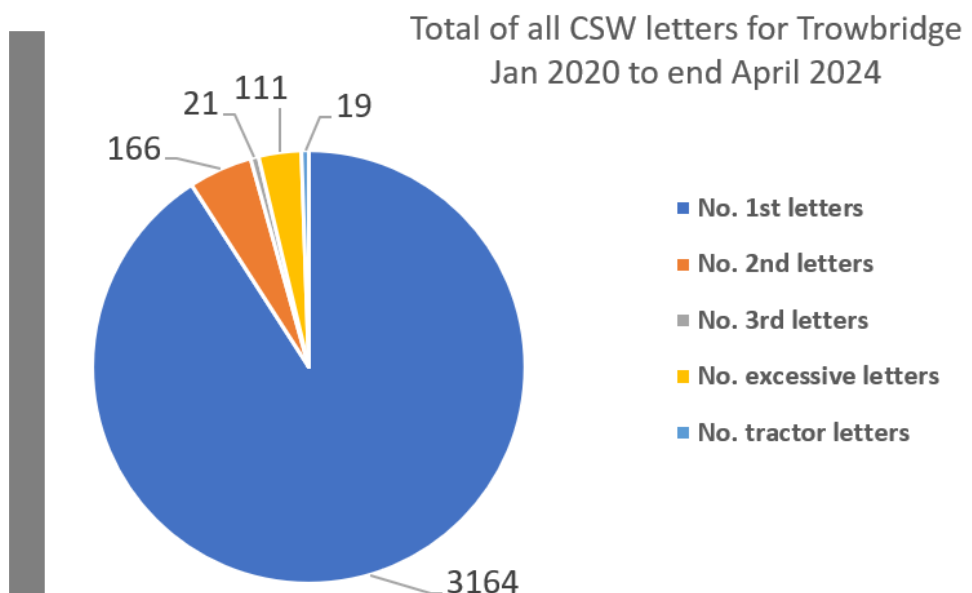

Some examples of careless or inconsiderate driving are:

- overtaking on the inside
- driving too close to another vehicle
- driving through a red light by mistake
- turning into the path of another vehicle
- flashing lights to force other drivers to give way
- misusing lanes to gain advantage over other drivers
- the driver being avoidably distracted by tuning the radio, lighting a cigarette etc
- unnecessarily staying in an overtaking lane
- unnecessarily slow driving or braking
- dazzling other drivers with un-dipped headlights

• Community Road Safety Team; what we do

Community Speed Watch

CSW

• CSW – Trowbridge area - Data since July 2020 to 8 May 2024

Team	No. 1st letters	No. 2nd letters	No. 3rd letters	No. excessive letters	No. tractor letters	Total letters	No. of watches	Average speeders %
Hilperton	163	19	0	7	1	190	44	9.9%
North Bradley	1740	88	11	74	18	1931	123	2.1%
Southwick	372	19	2	11	0	404	136	0.8%
Trowbridge - Cockhill	782	34	4	16	0	836	44	2.7%
West Ashton	107	6	4	3	0	120	57	2.1%
Grand Total	3164	166	21	111	19	3481	404	3.5%

• Traffic surveys – Trowbridge

January 2022 to 30 April 2024

Wiltshire Council

Title	Result	Survey start date	Speed limit	85th percentile	CPT	Area Board
Semington, C395, High Street	Speed education	25/04/2022	30	35.28	Trowbridge	Trowbridge