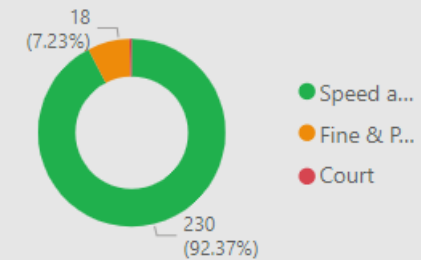

• CSEO – Trowbridge Area Board - 1 January 2023 to 8 May 2024

CSEO Activity Dashboard

Outcomes are dependent on previous convictions and history

230.00
No. Speed awareness co...

18.00
No. Fine & Points

1.00
No. Court

37
No. of Locations

Location	Year	Month	Speed awareness course	Fine & Points	Court	CPT	Area Board
Staverton - New Terrace	2024	March	33.00	2.00	1.00	Trowbridge	Trowbridge
Steeple Ashton - Newleaze	2023	April	21.00	4.00	0.00	Trowbridge	Trowbridge
Trowbridge - Cockhill Driveway to No 20 Cockhill	2024	March	20.00	0.00	0.00	Trowbridge	Trowbridge
Staverton New Terrace (C)	2024	February	16.00	0.00	0.00	Trowbridge	Trowbridge
Staverton New Terrace	2024	May	14.00	0.00	0.00	Trowbridge	Trowbridge
Staverton - New Terrace (C)	2023	November	13.00	2.00	0.00	Trowbridge	Trowbridge
Steeple Ashton - Newleaze	2023	August	10.00	1.00	0.00	Trowbridge	Trowbridge
Staverton - New Terrace	2023	November	9.00	1.00	0.00	Trowbridge	Trowbridge
Westwood - Site N°5: Bus stop opposite The New Inn public house (C)	2023	November	9.00	1.00	0.00	Trowbridge	Trowbridge
Staverton New Terrace	2024	March	8.00	1.00		Trowbridge	Trowbridge
Steeple Ashton - Newleaze	2023	March	7.00	0.00	0.00	Trowbridge	Trowbridge
Steeple Ashton - Newleaze	2024	March	7.00	1.00	0.00	Trowbridge	Trowbridge
North Bradley Southwick Road/	2024	March	6.00	0.00	0.00	Trowbridge	Trowbridge
Total			230.00	18.00	1.00		

Activity by Area Board

Activity by CPT

Outcomes