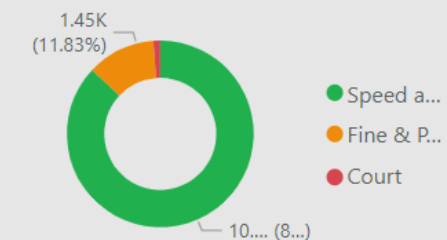

• CSEO – Dashboard – 1 January 2023 to 8 May 2024

CSEO Activity Dashboard

Outcomes are dependent on previous convictions and history

10,667.00
No. Speed awareness co...

1,450.00
No. Fine & Points

144.00
No. Court

851
No. of Locations

Location	Year	Month	Speed awareness course	Fine & Points	Court	CPT	Area Board
Swindon - Thamesdown Drive	2023	December	251.00	54.00	0.00	Swindon	Swindon
Swindon Queens Drive adjacent with Cambridge Close	2024	April	151.00	26.00	0.00	Swindon	Swindon
Shaw and Whitley - A365 Folly Lane	2023	November	129.00	15.00	0.00	Trowbridge	Melkshar
Swindon - Thamesdown Drive	2024	January	103.00	16.00	0.00	Swindon	Swindon
Wilton - The Avenue	2023	August	102.00	31.00	4.00	Salisbury	South We
Harnham - Lime Kiln Way	2023	November	97.00	11.00	0.00	Salisbury	Salisbury
Cholderton - Church Lane	2023	March	95.00	4.00	1.00	Amesbury	South We
Swindon - Thamesdown Drive	2024	March	94.00	23.00	0.00	Swindon	Swindon
Swindon Queens Drive adjacent with Cambridge Close	2024	March	90.00	13.00	1.00	Swindon	Swindon
Wilton - The Avenue	2023	November	84.00	33.00	8.00	Salisbury	Southern
Cricklade - Spital Lane	2023	April	80.00	10.00	0.00	RWB	RWB
Tilshead - Candown Road	2023	August	78.00	10.00	1.00	Amesbury	Stoneher
Wilton - The Avenue	2024	April	77.00	23.00	6.00	Salisbury	Southern
Coombe Bissett - Deegan House	2023	November	72.00	10.00	0.00	Salisbury	Southern
Total			10,667.00	1,450.00	144.00		

Activity by Area Board

Activity by CPT

Outcomes