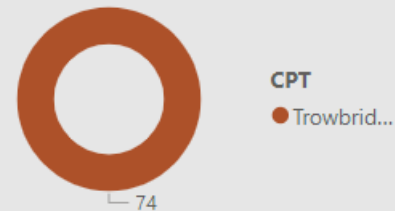

Activity by CPT