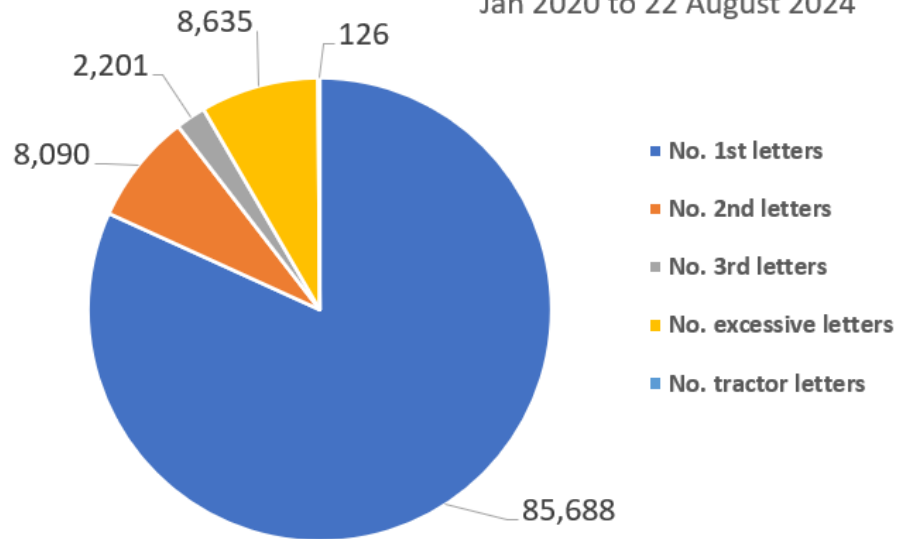

• CSW – Pewsey area - Data since July 2020 to 22 August 2024

Team	No. 1st letters	No. 2nd letters	No. 3rd letters	No. excessive letters	No. tractor letters	Total letters	No. of watches	Average speeders %
Beechingstoke	47	6	1	3	0	57	72	0.8%
East Grafton	19	0	0	0	0	19	11	1.3%
Easton Royal	481	56	9	27	1	574	187	3.2%
Manningford Bruce	23	5	0	2	0	30	86	1.15%
Oare	335	23	9	40	0	407	25	11.6%
Pewsey	74	3	1	1	0	79	17	4.6%
Rushall	176	8	0	2	0	186	44	3.0%
Woodborough	221	36	9	9	0	275	128	4.9%
Grand Total	1,376	137	29	84	1	1,627	570	3.8%

Total of all CSW letters
Jan 2020 to 22 August 2024