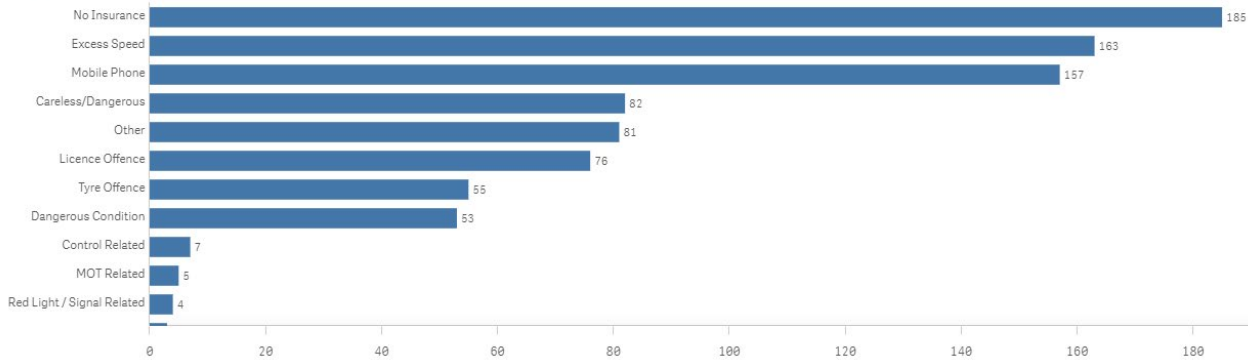

• Wider work recently

Our Roads Policing Unit (RPU) in the last quarter, covering **May to July** issued over **1551 tickets** to motorists, for numerous road related offences. The most common offences they are coming across are as follows:

Activity - Endorsable offences