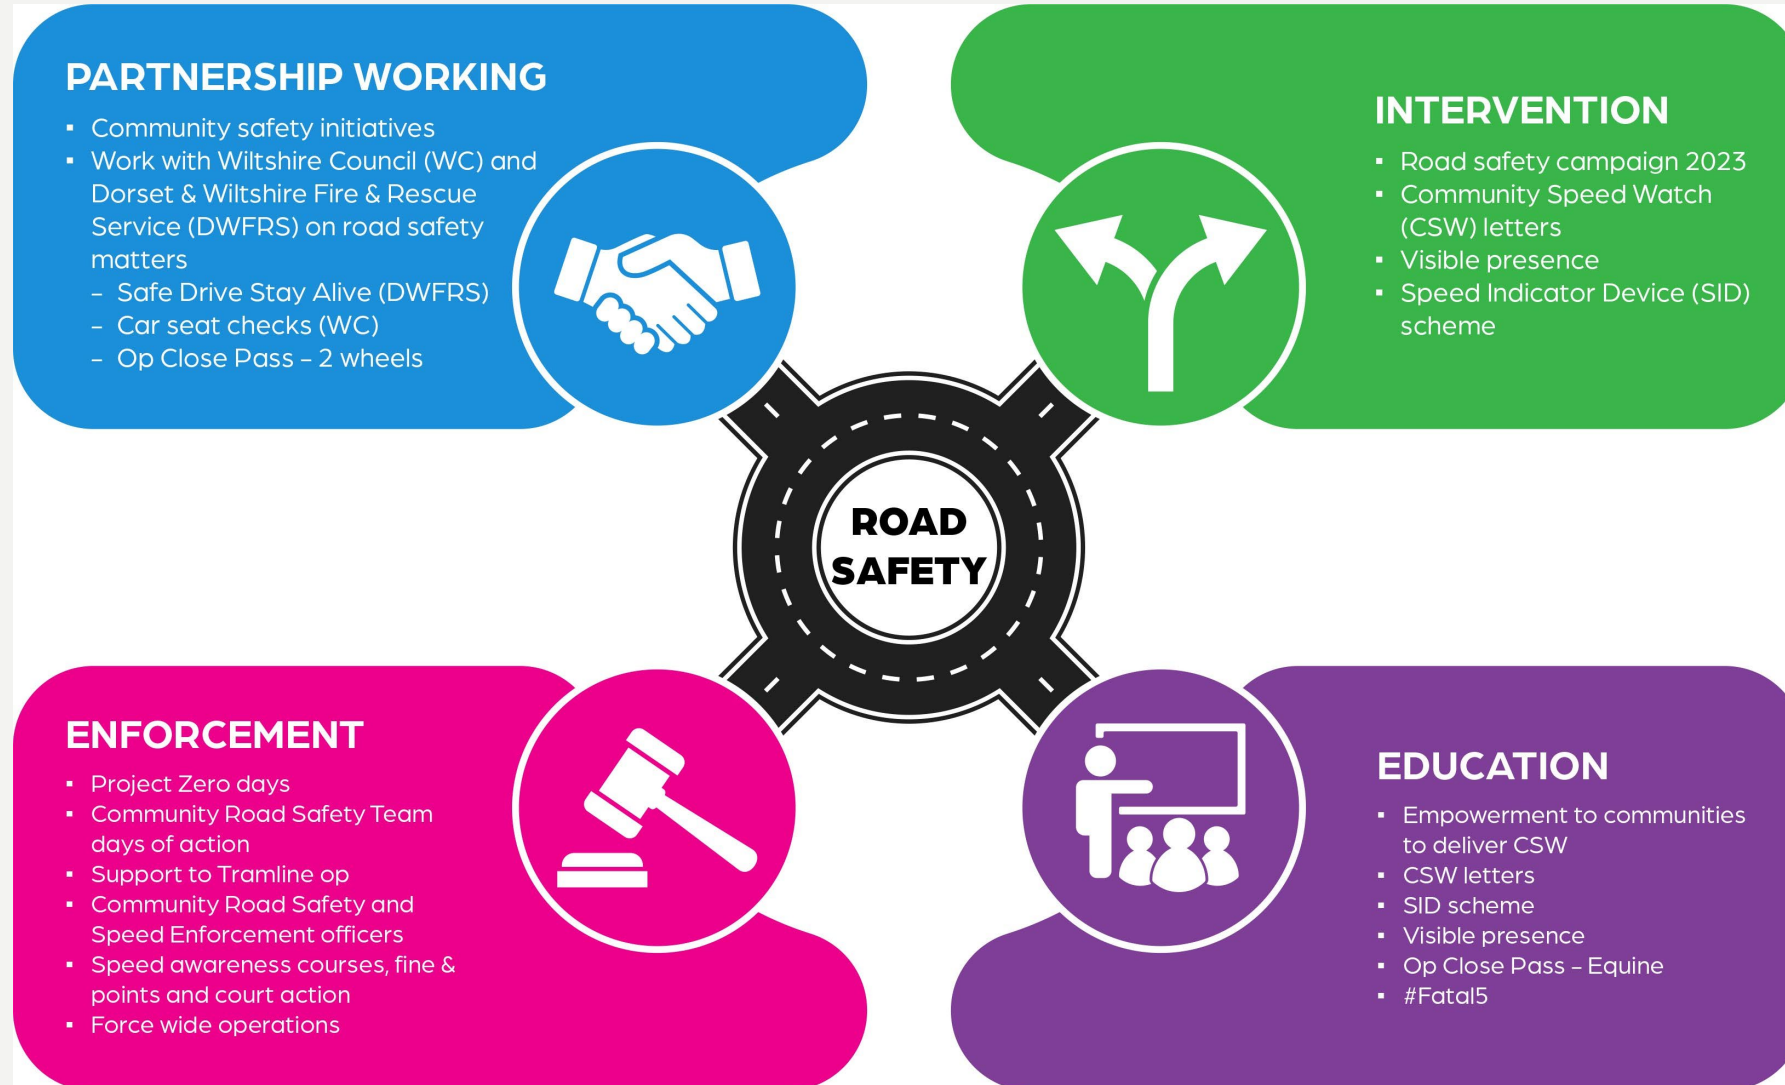

In 2017, 27% - over a quarter - of those who died in cars on the road were not wearing seat belts.

You can be fined up to £500 for not wearing a seat belt.

Wearing a seat belt not only helps protect your safety, it helps protect the safety of others.

Only one person is allowed in each seat fitted with a seat belt. Never use the same seat belt across two or more passengers.

As a passenger over the age of 14 it's your responsibility to ensure you're wearing a seat belt. Failure to do so could result in a fine.

Find out car seat requirements and further information by visiting [child car seats: the law](#).

• Community Road Safety Team; what we do

Community Speed Watch

CSW

• CSW – Pewsey area - Data since July 2020 to 22 August 2024

• Wider work recently

Our Roads Policing Unit (RPU) in the last quarter, covering **May to July** issued over **1551 tickets** to motorists, for numerous road related offences. The most common offences they are coming across are as follows: