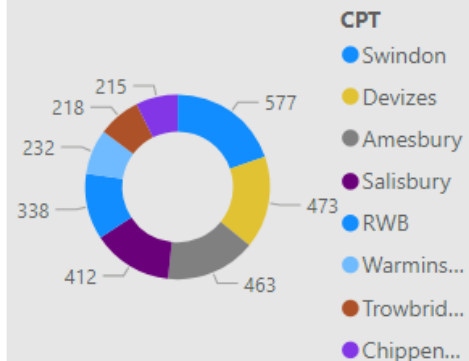

Activity by CPT