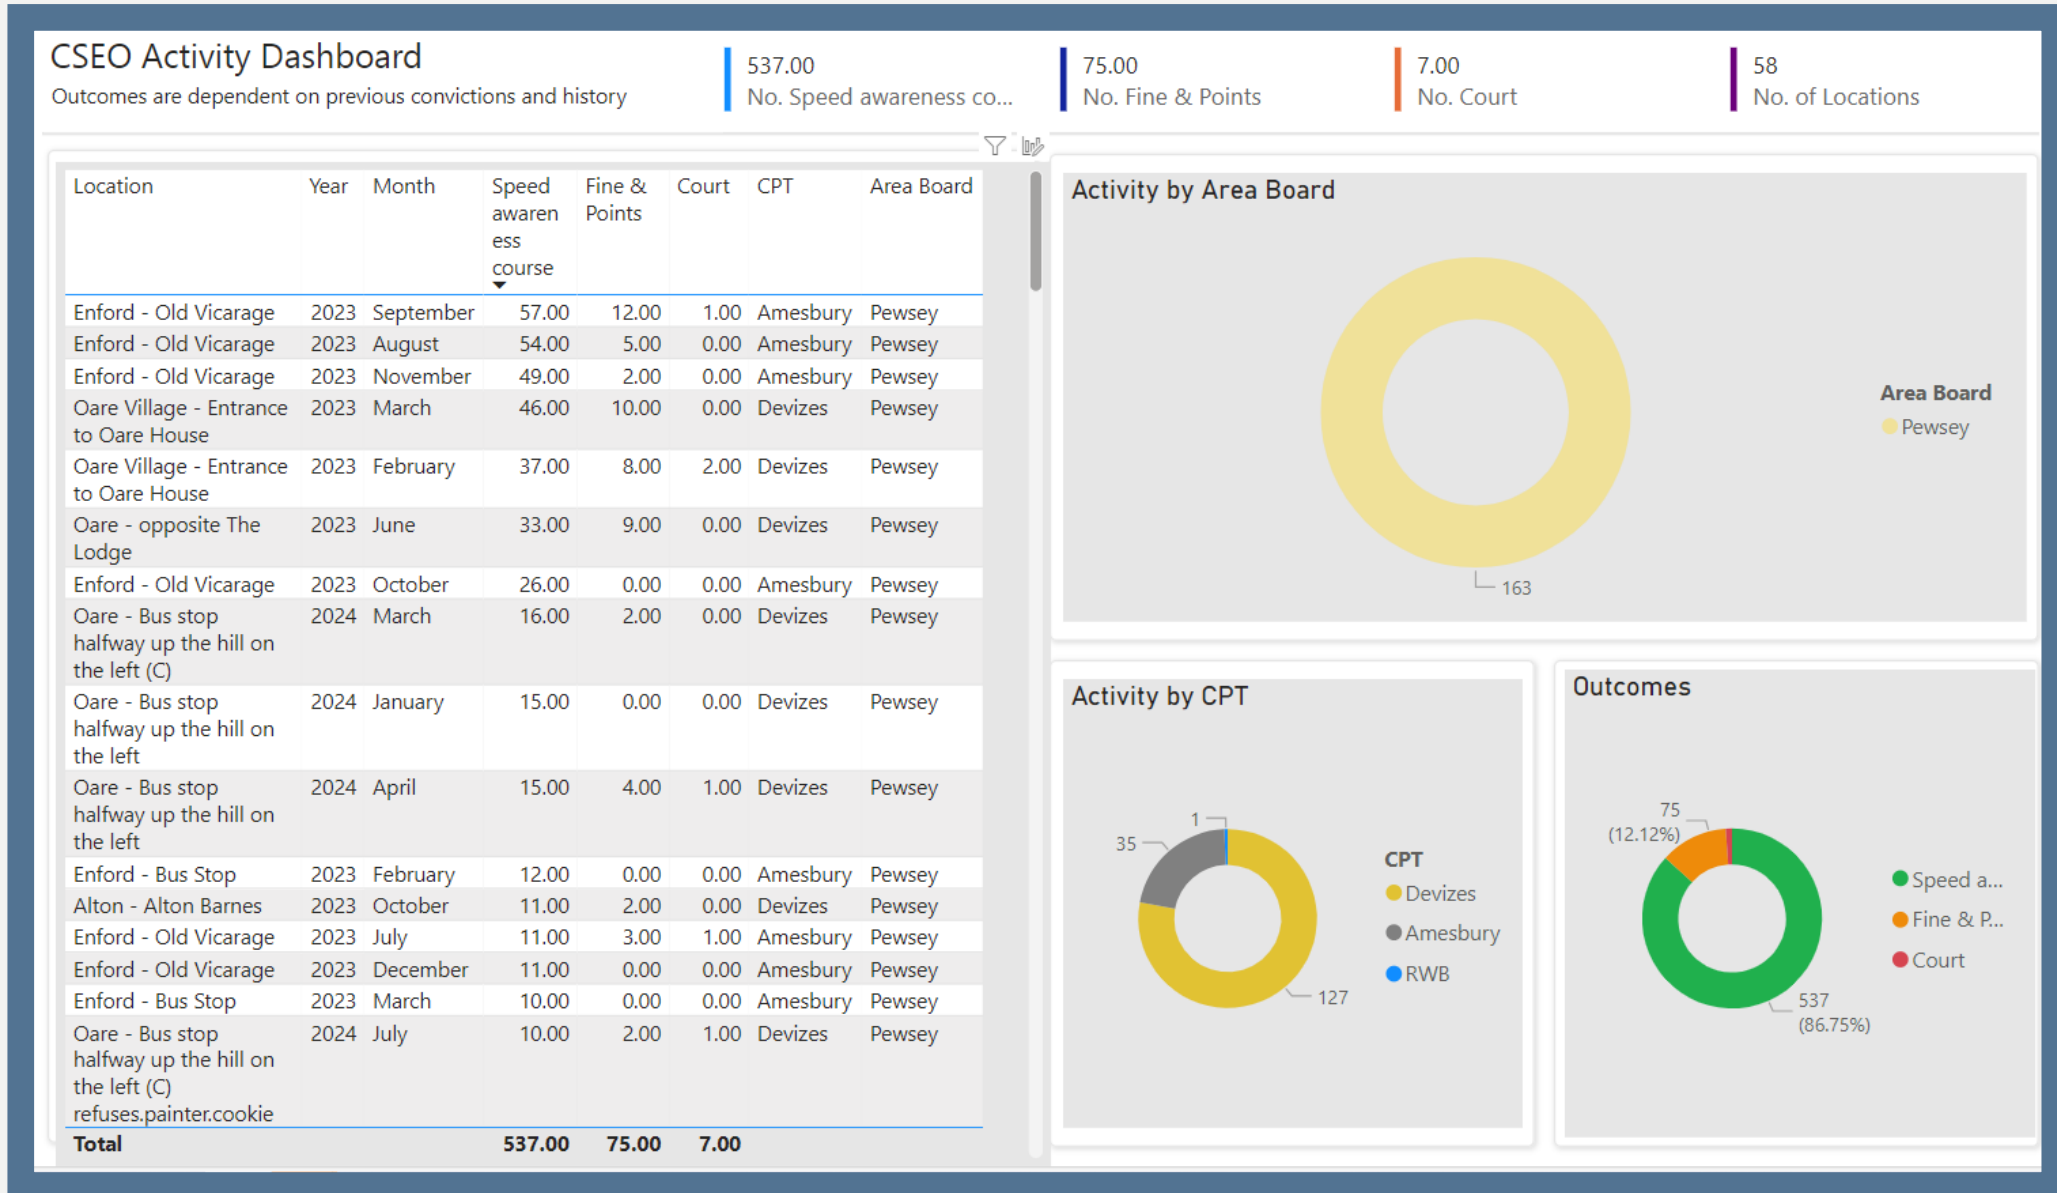

• Wider work recently

Our Roads Policing Unit (RPU) in the last quarter, covering **May to July** issued over **1551 tickets** to motorists, for numerous road related offences. The most common offences they are coming across are as follows:

184.00
No. Court

909
No. of Locations

Location	Year	Month	Speed awareness course	Fine & Points	Court	CPT	Area Board
Swindon - Thamesdown Drive	2023	December	251.00	54.00	0.00	Swindon	Swindon
Swindon Queens Drive adjacent with Cambridge Close	2024	April	151.00	26.00	0.00	Swindon	Swindon
Shaw and Whitley - A365 Folly Lane	2023	November	129.00	15.00	0.00	Trowbridge	Melksham
Swindon - Thamesdown Drive	2024	May	116.00	25.00	1.00	Swindon	Swindon
Swindon Marlborough Road	2024	May	113.00	6.00	1.00	Swindon	Swindon
Wilton - The Avenue	2024	May	112.00	30.00	9.00	Salisbury	South West W
Swindon - Thamesdown Drive	2024	January	103.00	16.00	0.00	Swindon	Swindon
Wilton - The Avenue	2023	August	102.00	31.00	4.00	Salisbury	South West W
Swindon Marlborough Road	2024	June	99.00	12.00	0.00	Swindon	Swindon
Harnham - Lime Kiln Way	2023	November	97.00	11.00	0.00	Salisbury	Salisbury
Cholderton - Church Lane	2023	March	95.00	4.00	1.00	Amesbury	South West W
Swindon - Thamesdown Drive	2024	March	94.00	23.00	0.00	Swindon	Swindon
Swindon Queens Drive (A4259)	2024	June	91.00	15.00	1.00	Swindon	Swindon
Swindon Queens Drive adjacent with	2024	March	90.00	13.00	1.00	Swindon	Swindon
Total			13,530.00	1,803.00	184.00		

Activity by Area Board

Activity by CPT

Outcomes

• CSEO – Pewsey Area Board - 1 January 2023 to 22 August 2024

• Your Force | Your Area | Follow us

For information on Road Safety in Wiltshire visit:
[Road safety campaign | Wiltshire Police](#)