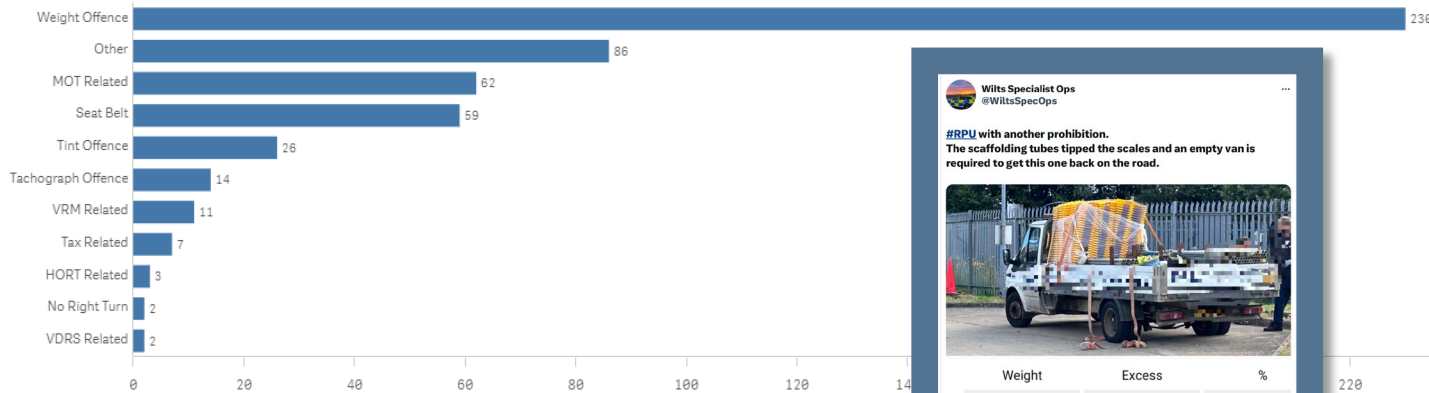

Activity - Non-Endorsable Offences

Wiltshire Specialist Ops @WiltSpecOps

#SCIT had this vehicle make off from them yesterday in Devizes. Today #RPU and #ARV located the vehicle, stung it and brought it to a safe stop. Vehicle showing as no insurance and a tyre with tread less than 1.6mm. Driver assisting us with yesterdays events #Seized @DriveInsured

17:55 · 2

Wiltshire Specialist Ops @WiltSpecOps

Vehicle #seized after it reacted to #RPU and document checks revealed the driver has an expired licence, the vehicle wasn't insured and the MOT was out by over 4 months! @DriveInsured Driver #reported

This vehicle's MOT has expired