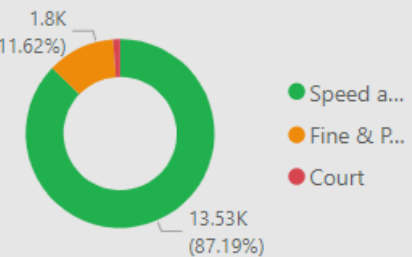

• CSEO – Dashboard – 1 January 2023 to 22 August 2024

CSEO Activity Dashboard

Outcomes are dependent on previous convictions and history

13,530.00
No. Speed awareness co...

1,803.00
No. Fine & Points

184.00
No. Court

909
No. of Locations

Location	Year	Month	Speed awareness course	Fine & Points	Court	CPT	Area Board
Swindon - Thamesdown Drive	2023	December	251.00	54.00	0.00	Swindon	Swindon
Swindon Queens Drive adjacent with Cambridge Close	2024	April	151.00	26.00	0.00	Swindon	Swindon
Shaw and Whitley - A365 Folly Lane	2023	November	129.00	15.00	0.00	Trowbridge	Melksham
Swindon - Thamesdown Drive	2024	May	116.00	25.00	1.00	Swindon	Swindon
Swindon Marlborough Road	2024	May	113.00	6.00	1.00	Swindon	Swindon
Wilton - The Avenue	2024	May	112.00	30.00	9.00	Salisbury	South West W
Swindon - Thamesdown Drive	2024	January	103.00	16.00	0.00	Swindon	Swindon
Wilton - The Avenue	2023	August	102.00	31.00	4.00	Salisbury	South West W
Swindon Marlborough Road	2024	June	99.00	12.00	0.00	Swindon	Swindon
Harnham - Lime Kiln Way	2023	November	97.00	11.00	0.00	Salisbury	Salisbury
Cholderton - Church Lane	2023	March	95.00	4.00	1.00	Amesbury	South West W
Swindon - Thamesdown Drive	2024	March	94.00	23.00	0.00	Swindon	Swindon
Swindon Queens Drive (A4259)	2024	June	91.00	15.00	1.00	Swindon	Swindon
Swindon Queens Drive adjacent with	2024	March	90.00	13.00	1.00	Swindon	Swindon
Total			13,530.00	1,803.00	184.00		

Activity by Area Board

Activity by CPT

Outcomes