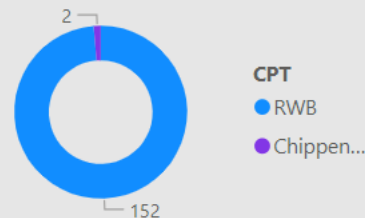

Activity by CPT