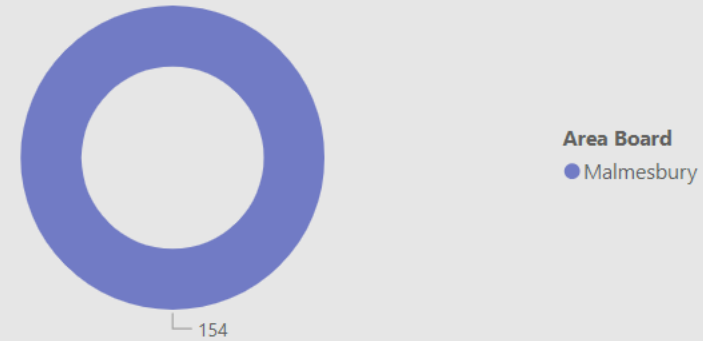

• CSEO – Malmesbury Area Board - 1Jan 2023 to 22 Aug 2024

CSEO Activity Dashboard

Outcomes are dependent on previous convictions and history

266.00
No. Speed awareness co...

36.00
No. Fine & Points

3.00
No. Court

78
No. of Locations

Location	Year	Month	Speed awareness course	Fine & Points	Court	CPT	Area Board
Charlton - Horse and Groom	2023	March	29.00	1.00	0.00	RWB	Malmesbury
Little Somerford - The Hill, Hill Cottage	2023	April	15.00	2.00	0.00	RWB	Malmesbury
Lea B4042 Lea Crescent	2024	February	14.00	1.00	0.00	RWB	Malmesbury
Lea - B4042 Lea Crescent	2024	May	12.00	1.00	0.00	RWB	Malmesbury
Ashton Keynes - Coach Park	2023	September	11.00	0.00	0.00	RWB	Malmesbury
Charlton - B4040 CHARLTON OPPOSITE THE HORSE AND GROOM PH	2024	January	11.00	2.00	0.00	RWB	Malmesbury
Little Somerford - The Hill, 3/4 The Hill (C) dined.guru.hypocrite	2024	April	9.00	0.00	0.00	RWB	Malmesbury
Charlton - B4040 CHARLTON JUNCTION VICARAGE LANE	2023	December	8.00	1.00	0.00	RWB	Malmesbury
Latton C19 - THE STREET, LATTON NEAR CROFT CLOSE OPPOSITE GREEN BOX	2024	April	8.00	1.00	1.00	RWB	Malmesbury
CHARLTON – HORSE & GROOM Hill	2024	March	7.00	0.00	0.00	RWB	Malmesbury
Charlton - Vicarage Lane	2023	November	7.00	0.00	0.00	RWB	Malmesbury
Charlton - Village Farm	2023	April	7.00	2.00	0.00	RWB	Malmesbury
Ashton Keynes	2023	November	6.00	0.00	0.00	RWB	Malmesbury
Total			266.00	36.00	3.00		

Activity by Area Board