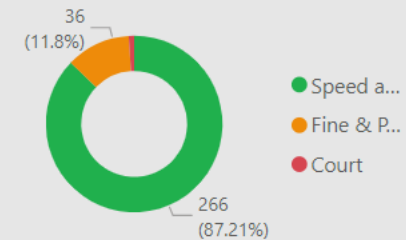

• CSEO – Malmesbury Area Board - 1Jan 2023 to 22 Aug 2024

CSEO Activity Dashboard

Outcomes are dependent on previous convictions and history

266.00
No. Speed awareness co...

36.00
No. Fine & Points

3.00
No. Court

78
No. of Locations

Location	Year	Month	Speed awareness course	Fine & Points	Court	CPT	Area Board
Charlton - Horse and Groom	2023	March	29.00	1.00	0.00	RWB	Malmesbury
Little Somerford - The Hill, Hill Cottage	2023	April	15.00	2.00	0.00	RWB	Malmesbury
Lea B4042 Lea Crescent	2024	February	14.00	1.00	0.00	RWB	Malmesbury
Lea - B4042 Lea Crescent	2024	May	12.00	1.00	0.00	RWB	Malmesbury
Ashton Keynes - Coach Park	2023	September	11.00	0.00	0.00	RWB	Malmesbury
Charlton - B4040 CHARLTON OPPOSITE THE HORSE AND GROOM PH	2024	January	11.00	2.00	0.00	RWB	Malmesbury
Little Somerford - The Hill, 3/4 The Hill (C) dined.guru.hypocrite	2024	April	9.00	0.00	0.00	RWB	Malmesbury
Charlton - B4040 CHARLTON JUNCTION VICARAGE LANE	2023	December	8.00	1.00	0.00	RWB	Malmesbury
Latton C19 - THE STREET, LATTON NEAR CROFT CLOSE OPPOSITE GREEN BOX	2024	April	8.00	1.00	1.00	RWB	Malmesbury
CHARLTON – HORSE & GROOM Hill	2024	March	7.00	0.00	0.00	RWB	Malmesbury
Charlton - Vicarage Lane	2023	November	7.00	0.00	0.00	RWB	Malmesbury
Charlton - Village Farm	2023	April	7.00	2.00	0.00	RWB	Malmesbury
Ashton Keynes	2023	November	6.00	0.00	0.00	RWB	Malmesbury
Total			266.00	36.00	3.00		

Activity by CPT

Outcomes