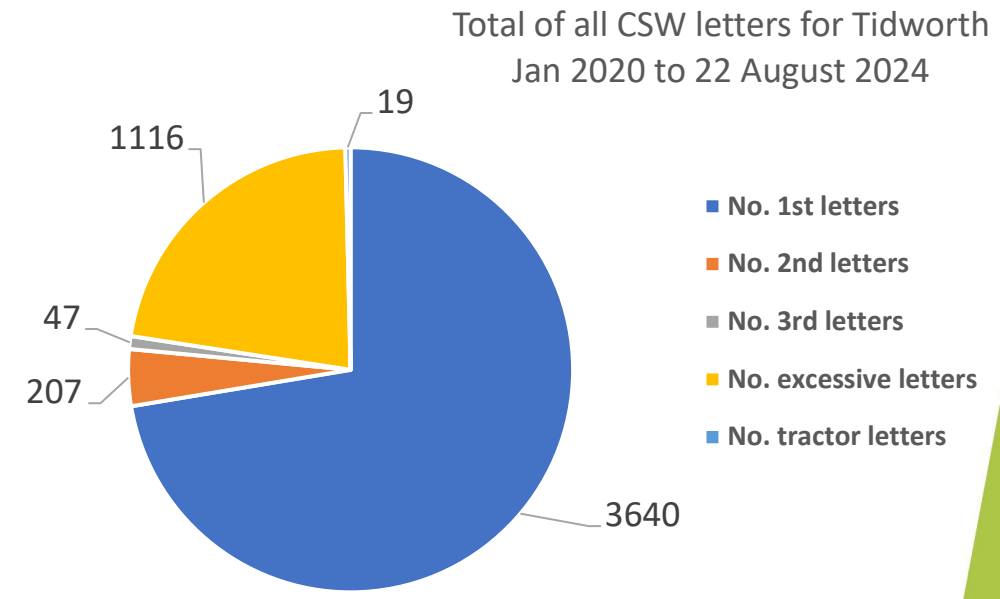

• CSW – Tidworth area - Data since July 2020 to 22 August 2024

Team	No. 1st letters	No. 2nd letters	No. 3rd letters	No. excessive letters	No. tractor letters	Total letters	No. of watches	Average speeders %
Collingbourne Kingston	3333	180	41	1103	19	4676	366	7.5%
Tidworth	71	5	0	2	0	78	23	1.0%
Grand Total	3640	207	47	1116	19	5029	440	6.7%