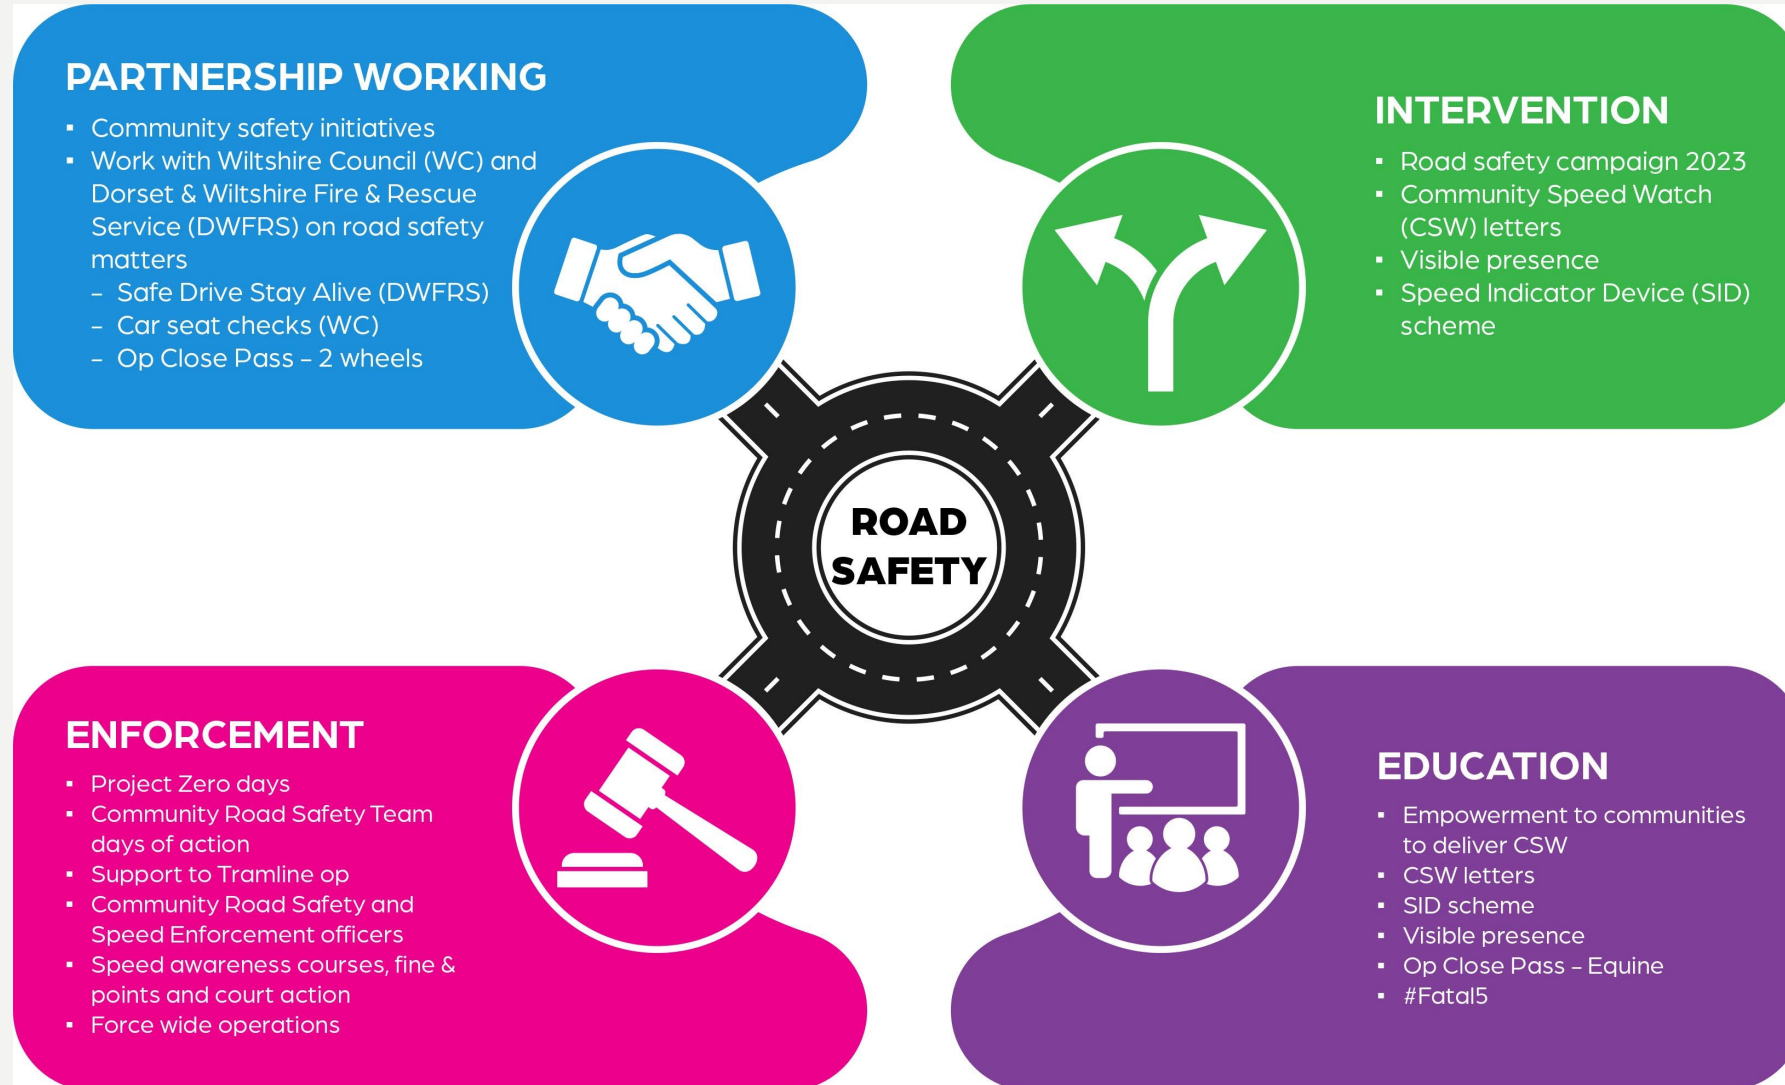

In 2017, 27% - over a quarter - of those who died in cars on the road were not wearing seat belts.

You can be fined up to £500 for not wearing a seat belt.

Wearing a seat belt not only helps protect your safety, it helps protect the safety of others.

Only one person is allowed in each seat fitted with a seat belt. Never use the same seat belt across two or more passengers.

As a passenger over the age of 14 it's your responsibility to ensure you're wearing a seat belt. Failure to do so could result in a fine.

Find out car seat requirements and further information by visiting [child car seats: the law](#).

• Community Road Safety Team; what we do

Community Speed Watch

CSW

• CSW – Tidworth area - Data since July 2020 to 22 August 2024

• Wider work recently

Our Roads Policing Unit (RPU) in the last quarter, covering **May to July** issued over **1551 tickets** to motorists, for numerous road related offences. The most common offences they are coming across are as follows: