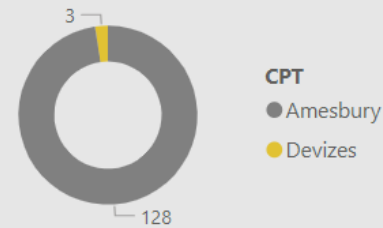

Activity by CPT