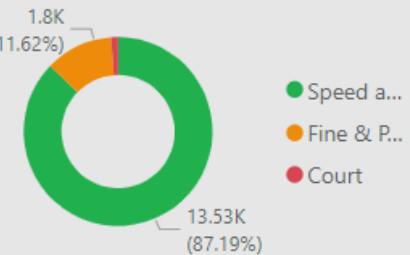

• CSEO – Dashboard – 1 January 2023 to 22 August 2024

CSEO Activity Dashboard

Outcomes are dependent on previous convictions and history

13,530.00
No. Speed awareness co...

1,803.00
No. Fine & Points

184.00
No. Court

909
No. of Locations

Location	Year	Month	Speed awareness course	Fine & Points	Court	CPT	Area Board
Swindon - Thamesdown Drive	2023	December	251.00	54.00	0.00	Swindon	Swindon
Swindon Queens Drive adjacent with Cambridge Close	2024	April	151.00	26.00	0.00	Swindon	Swindon
Shaw and Whitley - A365 Folly Lane	2023	November	129.00	15.00	0.00	Trowbridge	Melksham
Swindon - Thamesdown Drive	2024	May	116.00	25.00	1.00	Swindon	Swindon
Swindon Marlborough Road	2024	May	113.00	6.00	1.00	Swindon	Swindon
Wilton - The Avenue	2024	May	112.00	30.00	9.00	Salisbury	South West W
Swindon - Thamesdown Drive	2024	January	103.00	16.00	0.00	Swindon	Swindon
Wilton - The Avenue	2023	August	102.00	31.00	4.00	Salisbury	South West W
Swindon Marlborough Road	2024	June	99.00	12.00	0.00	Swindon	Swindon
Harnham - Lime Kiln Way	2023	November	97.00	11.00	0.00	Salisbury	Salisbury
Cholderton - Church Lane	2023	March	95.00	4.00	1.00	Amesbury	South West W
Swindon - Thamesdown Drive	2024	March	94.00	23.00	0.00	Swindon	Swindon
Swindon Queens Drive (A4259)	2024	June	91.00	15.00	1.00	Swindon	Swindon
Swindon Queens Drive adjacent with	2024	March	90.00	13.00	1.00	Swindon	Swindon
Total			13,530.00	1,803.00	184.00		

Activity by Area Board

Activity by CPT

Outcomes