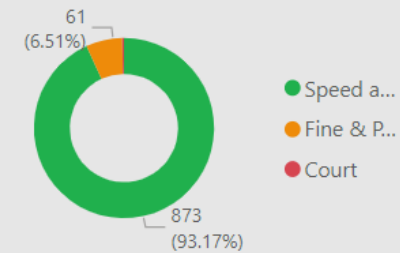

• CSEO – Tidworth Area Board - 1 January 2023 22 August 2024

CSEO Activity Dashboard

Outcomes are dependent on previous convictions and history

873.00
No. Speed awareness co...

61.00
No. Fine & Points

3.00
No. Court

20
No. of Locations

Location	Year	Month	Speed awareness course	Fine & Points	Court	CPT	Area Board
Tidworth - Police Station	2023	November	50.00	0.00	0.00	Amesbury	Tidworth
Ludgershall - Tidworth Road	2024	April	46.00	6.00	0.00	Amesbury	Tidworth
Ludgershall - Tidworth Road	2024	June	46.00	3.00	0.00	Amesbury	Tidworth
Ludgershall - Tidworth Road	2023	October	44.00	4.00	0.00	Amesbury	Tidworth
Ludgershall - Tidworth Road	2024	January	39.00	7.00	0.00	Amesbury	Tidworth
Ludgershall - Tidworth Road	2023	December	36.00	1.00	0.00	Amesbury	Tidworth
Ludgershall - Tidworth Road	2023	June	33.00	3.00	0.00	Amesbury	Tidworth
Ludgershall - Tidworth Road	2024	August	30.00	3.00	0.00	Amesbury	Tidworth
Tidworth - Police Station	2023	October	30.00	1.00	0.00	Amesbury	Tidworth
Ludgershall - Tidworth Road	2024	July	28.00	2.00	0.00	Amesbury	Tidworth
Ludgershall - Tidworth Road	2023	August	25.00	3.00	0.00	Amesbury	Tidworth
Ludgershall - Tidworth Road	2023	May	24.00	6.00	0.00	Amesbury	Tidworth
Ludgershall - Tidworth Road	2024	February	24.00	1.00	0.00	Amesbury	Tidworth
Ludgershall - Tidworth Road	2024	May	23.00	0.00	0.00	Amesbury	Tidworth
Total			873.00	61.00	3.00		

Activity by Area Board

Activity by CPT

Outcomes