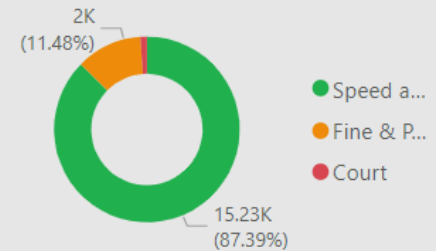

• CSEO – Dashboard – 1 January 2023 to 22 October 2024

CSEO Activity Dashboard

Outcomes are dependent on previous convictions and history

15,227.00
No. Speed awareness co...

2,000.00
No. Fine & Points

197.00
No. Court

968
No. of Locations

Location	Year	Month	Speed awareness course	Fine & Points	Court	CPT	Area Board
Swindon - Thamesdown Drive	2023	December	251.00	54.00	0.00	Swindon	Swindon
Swindon Queens Drive adjacent with Cambridge Close	2024	April	151.00	26.00	0.00	Swindon	Swindon
Swindon Queens Drive adjacent with Cambridge Close	2024	August	151.00	39.00	2.00	Swindon	Swindon
Shaw and Whitley - A365 Folly Lane	2023	November	129.00	15.00	0.00	Trowbridge	Melksham
Swindon - Thamesdown Drive	2024	May	116.00	25.00	1.00	Swindon	Swindon
Swindon Marlborough Road	2024	May	113.00	6.00	1.00	Swindon	Swindon
Wilton - The Avenue	2024	May	112.00	30.00	9.00	Salisbury	South West Wiltshire
Swindon - Thamesdown Drive	2024	January	103.00	16.00	0.00	Swindon	Swindon
Wilton - The Avenue	2023	August	102.00	31.00	4.00	Salisbury	South West Wiltshire
Swindon Marlborough Road	2024	June	99.00	12.00	0.00	Swindon	Swindon
Harnham - Lime Kiln Way	2023	November	97.00	11.00	0.00	Salisbury	Salisbury
Cholderton - Church Lane	2023	March	95.00	4.00	1.00	Amesbury	South West Wiltshire
Swindon - Thamesdown Drive	2024	March	94.00	23.00	0.00	Swindon	Swindon
Swindon Queens Drive	2024	June	91.00	15.00	1.00	Swindon	Swindon
Total			15,227.00	2,000.00	197.00		

Outcomes