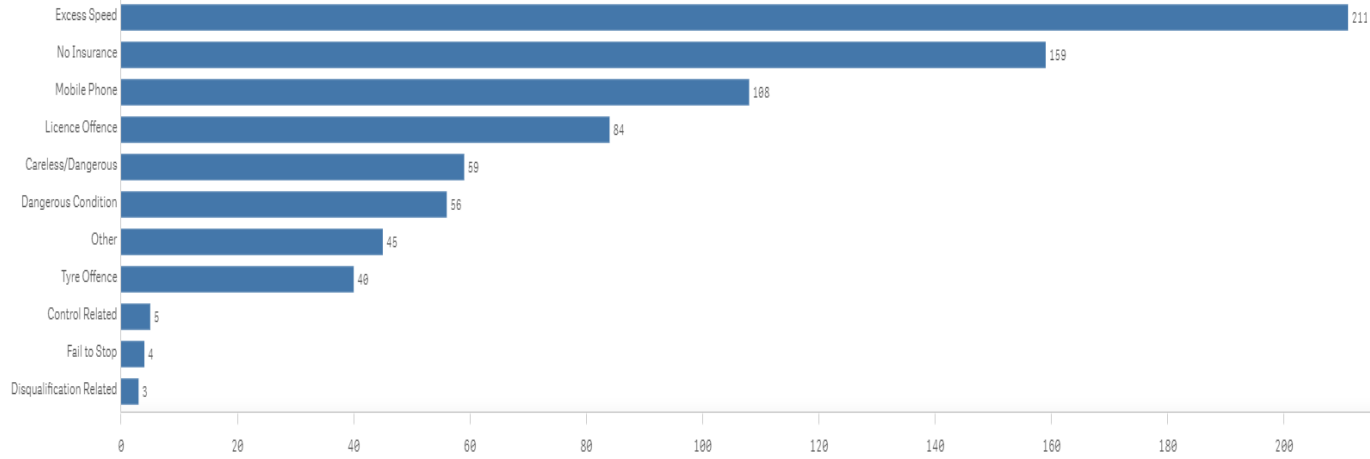

• Wider work recently

Our Roads Policing Unit (RPU) in the last quarter, covering **August to October** issued over **1344 tickets** to motorists, for numerous road related offences. The most common offences they are coming across are as follows:

Activity - Endorsable offences