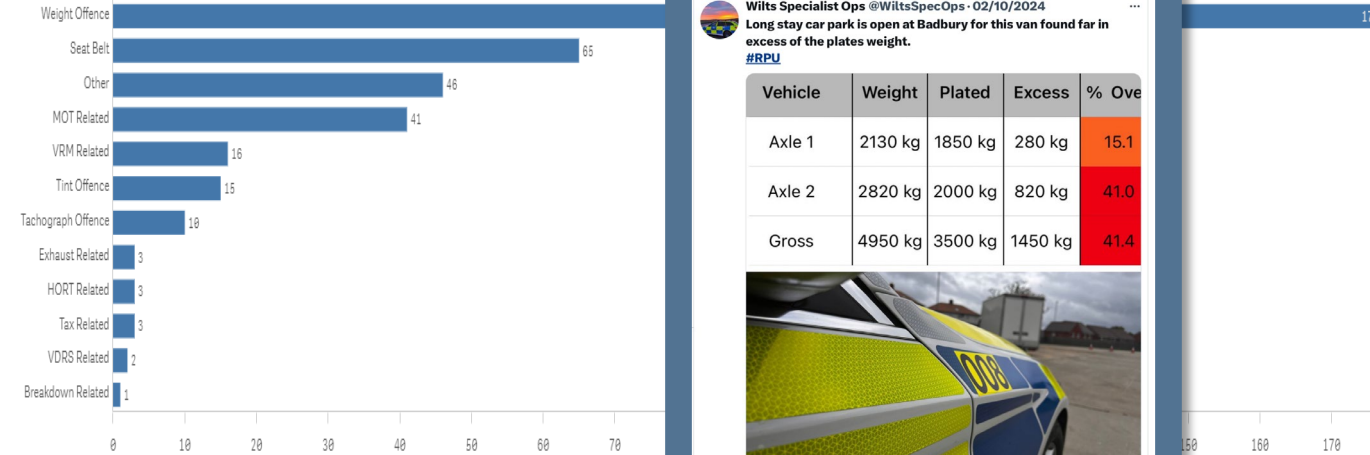

Activity - Non-Endorsable Offences

Wiltshire Specialist Ops @WiltSpecOps - 20/10/2024
Selection of speeders from around the County today.

Wiltshire Specialist Ops @WiltSpecOps - 19/10/2024
#RPU stopped the transit in Chippenham today after 3 children were seen sharing 2 seats in the front. The MOT expired in 2023 and 2 tyres under the legal limit. Vehicle prevented from moving pending suitable seats for the children and new boots for the van.

Wiltshire Specialist Ops @WiltSpecOps - 02/10/2024
Long stay car park is open at Badbury for this van found far in excess of the plates weight.
#RPU

Vehicle	Weight	Plated	Excess	% Ove
Axle 1	2130 kg	1850 kg	280 kg	15.1
Axle 2	2820 kg	2000 kg	820 kg	41.0
Gross	4950 kg	3500 kg	1450 kg	41.4

Wiltshire Specialist Ops @WiltSpecOps - 27/09/2024
#RPU stopped this driver who was using their phone. He initially tried to say it was a scratch card. He has won a trip to court, where he might lose his licence as he already has 6 points #Fate

Wiltshire Specialist Ops @WiltSpecOps - 24/09/2024
#RPU stopped this van near Marlborough this morning. MOT & tax expired, several defects & driver not on the insurance #reported #OffToCourt #FullHouse @DriveInsured