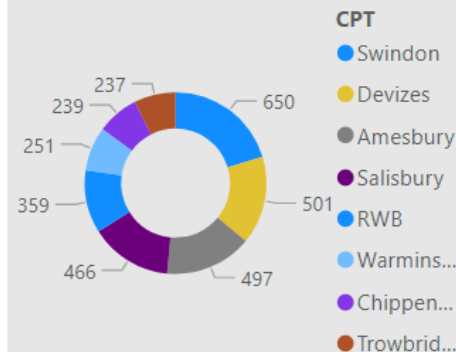

Activity by CPT