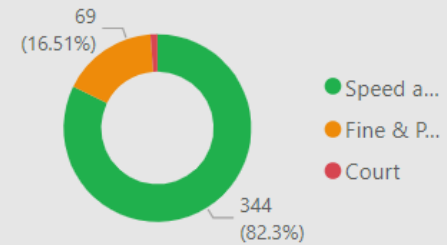

Activity by CPT

Outcomes