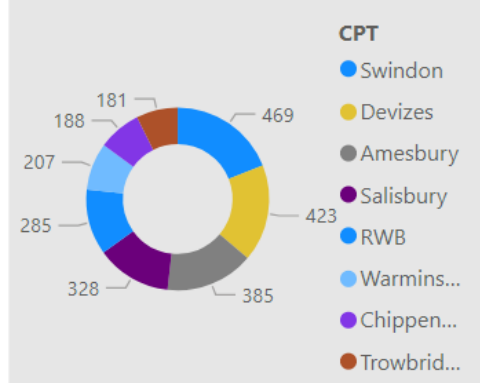

Activity by CPT