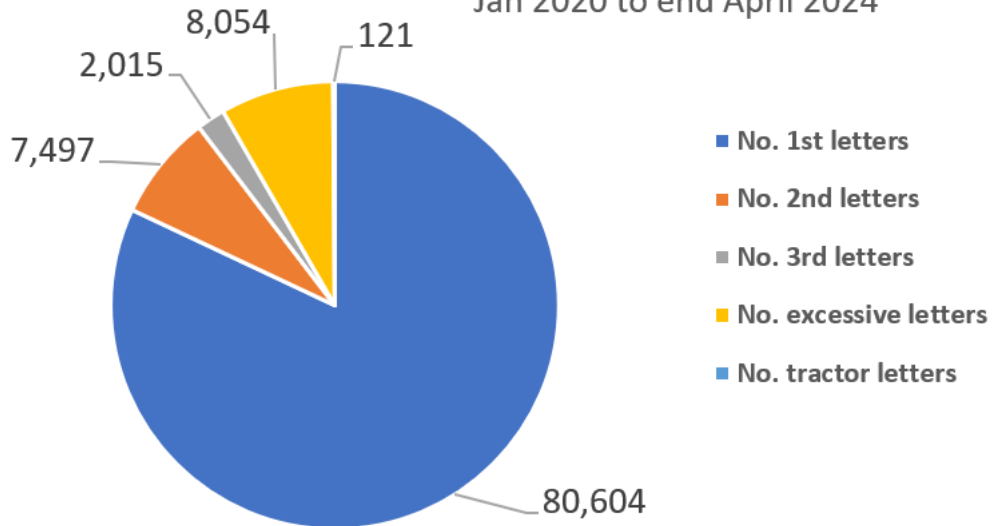

Some examples of careless or inconsiderate driving are:

- overtaking on the inside
- driving too close to another vehicle
- driving through a red light by mistake
- turning into the path of another vehicle
- flashing lights to force other drivers to give way
- misusing lanes to gain advantage over other drivers
- the driver being avoidably distracted by tuning the radio, lighting a cigarette etc
- unnecessarily staying in an overtaking lane
- unnecessarily slow driving or braking
- dazzling other drivers with un-dipped headlights

• Community Road Safety Team; what we do

Community Speed Watch

CSW

• CSW Southern Wiltshire area - Data since July 2020 to 8 May 2024

Team	No. 1st letters	No. 2nd letters	No. 3rd letters	No. excessive letters	No. tractor letters	Total letters	No. of watches	Average speeders %
Alderbury	1757	245	87	141	0	2230	224	8.3%
Allington South & Boscombe	3994	310	89	212	4	4609	346	4.1%
Cholderton	1107	97	21	45	0	1270	227	5.2%
Coombe Bissett	1731	151	52	348	3	2285	281	6.1%
Firsdow	322	77	14	13	0	426	95	4.1%
Landford	1640	187	55	100	8	1990	174	11.5%
Odstock	92	12	3	2	0	109	89	1.1%
Pitton and Farley	48	15	5	1	0	69	46	2.9%
Redlynch	628	46	9	42	0	725	54	6.0%
Whiteparish	656	47	8	89	0	800	142	4.10%
Winterbourne Earls	844	93	24	53	1	1015	121	1.6%
Grand Total	12819	1280	367	1046	16	15528	1799	5.5%

Total of all CSW letters
Jan 2020 to end April 2024

Total of all CSW letters for Southern Wiltshire
Jan 2020 to end April 2024

• Traffic surveys –
Southern Wiltshire
since 1 Jan 2022 30 April 2024

Wiltshire Council