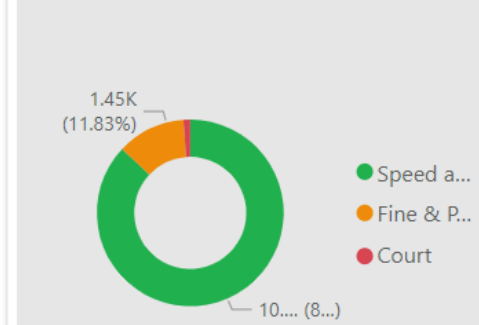

• CSEO – Dashboard – 1 January 2023 to 7 May 2024

CSEO Activity Dashboard

Outcomes are dependent on previous convictions and history

10,667.00
No. Speed awareness co...

1,450.00
No. Fine & Points

144.00
No. Court

851
No. of Locations

Location	Year	Month	Speed awareness course	Fine & Points	Court	CPT	Area Board
Swindon - Thamesdown Drive	2023	December	251.00	54.00	0.00	Swindon	Swindon
Swindon Queens Drive adjacent with Cambridge Close	2024	April	151.00	26.00	0.00	Swindon	Swindon
Shaw and Whitley - A365 Folly Lane	2023	November	129.00	15.00	0.00	Trowbridge	Melkshar
Swindon - Thamesdown Drive	2024	January	103.00	16.00	0.00	Swindon	Swindon
Wilton - The Avenue	2023	August	102.00	31.00	4.00	Salisbury	South We
Harnham - Lime Kiln Way	2023	November	97.00	11.00	0.00	Salisbury	Salisbury
Cholderton - Church Lane	2023	March	95.00	4.00	1.00	Amesbury	South We
Swindon - Thamesdown Drive	2024	March	94.00	23.00	0.00	Swindon	Swindon
Swindon Queens Drive adjacent with Cambridge Close	2024	March	90.00	13.00	1.00	Swindon	Swindon
Wilton - The Avenue	2023	November	84.00	33.00	8.00	Salisbury	Southern
Cricklade - Spital Lane	2023	April	80.00	10.00	0.00	RWB	RWB
Tilshead - Candown Road	2023	August	78.00	10.00	1.00	Amesbury	Stoneher
Wilton - The Avenue	2024	April	77.00	23.00	6.00	Salisbury	Southern
Coombe Bissett - Deegan House	2023	November	72.00	10.00	0.00	Salisbury	Southern
Total			10,667.00	1,450.00	144.00		

Activity by Area Board

Activity by CPT

Outcomes