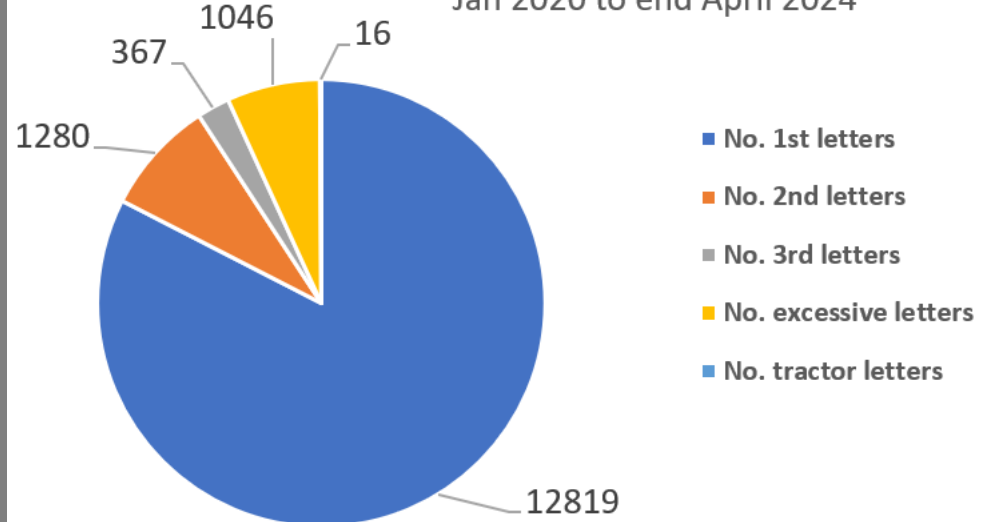

Some examples of careless or inconsiderate driving are:

- overtaking on the inside
- driving too close to another vehicle
- driving through a red light by mistake
- turning into the path of another vehicle
- flashing lights to force other drivers to give way
- misusing lanes to gain advantage over other drivers
- the driver being avoidably distracted by tuning the radio, lighting a cigarette etc
- unnecessarily staying in an overtaking lane
- unnecessarily slow driving or braking
- dazzling other drivers with un-dipped headlights

• Community Road Safety Team; what we do

Community Speed Watch

CSW

• CSW Southern Wiltshire area - Data since July 2020 to 8 May 2024

Team	No. 1st letters	No. 2nd letters	No. 3rd letters	No. excessive letters	No. tractor letters	Total letters	No. of watches	Average speeders %
Alderbury	1757	245	87	141	0	2230	224	8.3%
Allington South & Boscombe	3994	310	89	212	4	4609	346	4.1%
Cholderton	1107	97	21	45	0	1270	227	5.2%
Coombe Bissett	1731	151	52	348	3	2285	281	6.1%
Firsdow	322	77	14	13	0	426	95	4.1%
Landford	1640	187	55	100	8	1990	174	11.5%
Odstock	92	12	3	2	0	109	89	1.1%
Pitton and Farley	48	15	5	1	0	69	46	2.9%
Redlynch	628	46	9	42	0	725	54	6.0%
Whiteparish	656	47	8	89	0	800	142	4.10%
Winterbourne Earls	844	93	24	53	1	1015	121	1.6%
Grand Total	12819	1280	367	1046	16	15528	1799	5.5%

Total of all CSW letters
Jan 2020 to end April 2024

Total of all CSW letters for Southern Wiltshire
Jan 2020 to end April 2024

• Traffic surveys –
Southern Wiltshire
since 1 Jan 2022 30 April 2024

Wiltshire Council