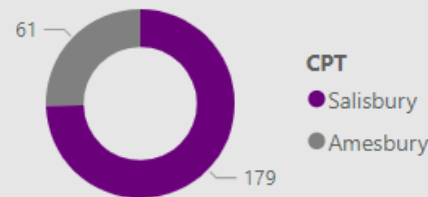

Activity by CPT