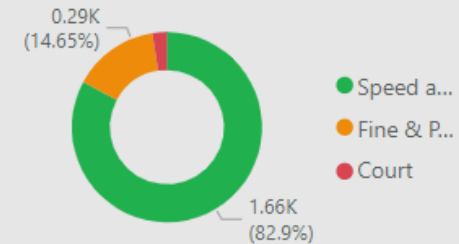

• CSEO – Southern Wiltshire Area Board - 1 January 2023 to 7 May 2024

CSEO Activity Dashboard

Outcomes are dependent on previous convictions and history

1,658.00
No. Speed awareness co...

293.00
No. Fine & Points

49.00
No. Court

50
No. of Locations

Location	Year	Month	Speed awareness course	Fine & Points	Court	CPT	Area Board
Wilton - The Avenue	2023	November	84.00	33.00	8.00	Salisbury	Southern Wiltsl
Wilton - The Avenue	2024	April	77.00	23.00	6.00	Salisbury	Southern Wiltsl
Coombe Bissett - Deegan House	2023	November	72.00	10.00	0.00	Salisbury	Southern Wiltsl
Coombe Bissett - Deegan House	2023	July	71.00	9.00	0.00	Salisbury	Southern Wiltsl
Coombe Bissett - Deegan House	2023	August	69.00	9.00	0.00	Salisbury	Southern Wiltsl
Coombe Bissett - Deegan House	2023	June	64.00	8.00	0.00	Salisbury	Southern Wiltsl
Coombe Bissett - Deegan House	2023	September	64.00	5.00	1.00	Salisbury	Southern Wiltsl
Wilton - The Avenue	2023	October	54.00	26.00	3.00	Salisbury	Southern Wiltsl
Coombe Bissett - Deegan House	2024	January	52.00	7.00	2.00	Salisbury	Southern Wiltsl
Wilton - The Avenue	2024	February	51.00	3.00	2.00	Salisbury	Southern Wiltsl
Wilton - The Avenue	2024	May	49.00	17.00	6.00	Salisbury	Southern Wiltsl
Coombe Bissett - Deegan House	2023	October	42.00	5.00	1.00	Salisbury	Southern Wiltsl
Ludgershall - Tidworth Road	2024	April	42.00	4.00	0.00	Amesbury	Southern Wiltsl
Cholderton - Church Lane	2024	April	36.00	3.00	0.00	Amesbury	Southern Wiltsl
Coombe Bissett - Deegan House	2023	April	36.00	4.00	3.00	Salisbury	Southern Wiltsl
Wilton - The Avenue	2023	December	34.00	13.00	2.00	Salisbury	Southern Wiltsl
Total			1,658.00	293.00	49.00		

Activity by Area Board

Activity by CPT

Outcomes