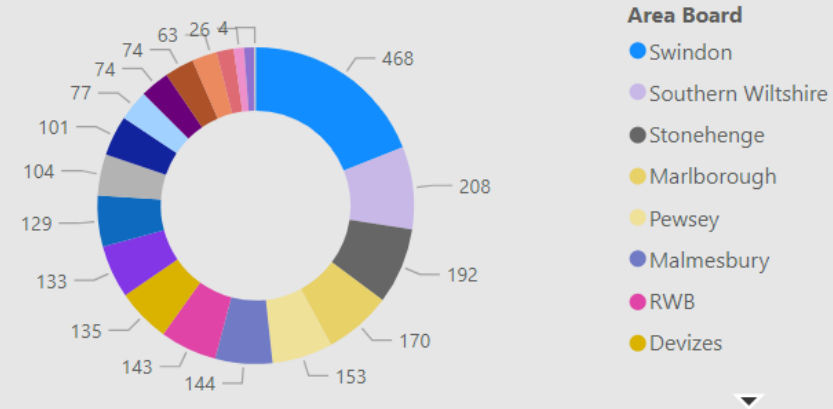

CSEO Activity Dashboard

Outcomes are dependent on previous convictions and history

10,667.00
No. Speed awareness co...

1,450.00
No. Fine & Points

144.00
No. Court

851
No. of Locations

Location	Year	Month	Speed awareness course	Fine & Points	Court	CPT	Area Board
Swindon - Thamesdown Drive	2023	December	251.00	54.00	0.00	Swindon	Swindon
Swindon Queens Drive adjacent with Cambridge Close	2024	April	151.00	26.00	0.00	Swindon	Swindon
Shaw and Whitley - A365 Folly Lane	2023	November	129.00	15.00	0.00	Trowbridge	Melkshar
Swindon - Thamesdown Drive	2024	January	103.00	16.00	0.00	Swindon	Swindon
Wilton - The Avenue	2023	August	102.00	31.00	4.00	Salisbury	South We
Harnham - Lime Kiln Way	2023	November	97.00	11.00	0.00	Salisbury	Salisbury
Cholderton - Church Lane	2023	March	95.00	4.00	1.00	Amesbury	South We
Swindon - Thamesdown Drive	2024	March	94.00	23.00	0.00	Swindon	Swindon
Swindon Queens Drive adjacent with Cambridge Close	2024	March	90.00	13.00	1.00	Swindon	Swindon
Wilton - The Avenue	2023	November	84.00	33.00	8.00	Salisbury	Southern
Cricklade - Spital Lane	2023	April	80.00	10.00	0.00	RWB	RWB
Tilshead - Candown Road	2023	August	78.00	10.00	1.00	Amesbury	Stoneher
Wilton - The Avenue	2024	April	77.00	23.00	6.00	Salisbury	Southern
Coombe Bissett - Deegan House	2023	November	72.00	10.00	0.00	Salisbury	Southern
Total			10,667.00	1,450.00	144.00		

Activity by Area Board