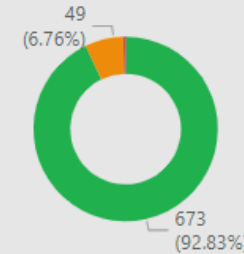

• CSEO – Tidworth Area Board - 1 January 2023 to 8 May 2024

CSEO Activity Dashboard

Outcomes are dependent on previous convictions and history

673.00
No. Speed awareness co...

49.00
No. Fine & Points

3.00
No. Court

22
No. of Locations

Location	Year	Month	Speed awareness course	Fine & Points	Court	CPT	Area Board
Tidworth - Police Station	2023	November	50.00	0.00	0.00	Amesbury	Tidworth
Ludgershall - Tidworth Road	2024	April	46.00	6.00	0.00	Amesbury	Tidworth
Ludgershall - Tidworth Road	2023	October	44.00	4.00	0.00	Amesbury	Tidworth
Ludgershall - Tidworth Road	2024	January	39.00	7.00	0.00	Amesbury	Tidworth
Ludgershall - Tidworth Road	2023	December	36.00	1.00	0.00	Amesbury	Tidworth
Ludgershall - Tidworth Road	2023	June	33.00	3.00	0.00	Amesbury	Tidworth
Tidworth - Police Station	2023	October	30.00	1.00	0.00	Amesbury	Tidworth
Ludgershall - Tidworth Road	2023	August	25.00	3.00	0.00	Amesbury	Tidworth
Ludgershall - Tidworth Road	2023	May	24.00	6.00	0.00	Amesbury	Tidworth
Ludgershall - Tidworth Road	2024	February	24.00	1.00	0.00	Amesbury	Tidworth
Collingbourne Kingston - FESDU	2023	January	22.00	1.00	1.00	Amesbury	Tidworth
Collingbourne Kingston - Fedsu	2023	February	21.00	1.00	1.00	Amesbury	Tidworth
Ludgershall - Tidworth Road a.m and p.m	2024	February	21.00	0.00	0.00	Amesbury	Tidworth
Tidworth - Police	2024	January	18.00	1.00	0.00	Amesbury	Tidworth
Total			673.00	49.00	3.00		

Activity by Area Board

Activity by CPT

Outcomes