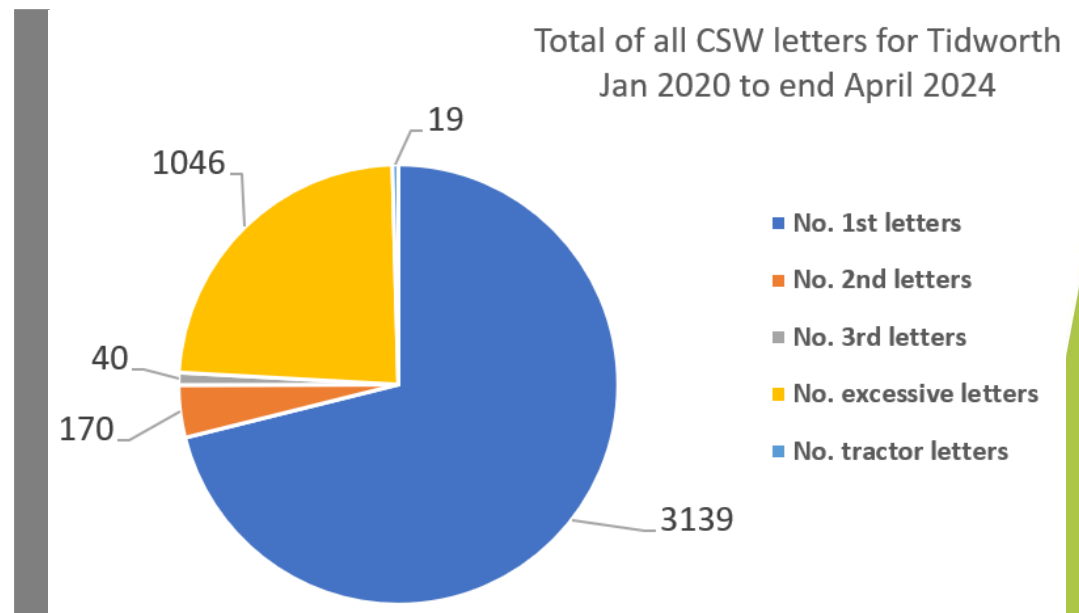

Some examples of careless or inconsiderate driving are:

- overtaking on the inside
- driving too close to another vehicle
- driving through a red light by mistake
- turning into the path of another vehicle
- flashing lights to force other drivers to give way
- misusing lanes to gain advantage over other drivers
- the driver being avoidably distracted by tuning the radio, lighting a cigarette etc
- unnecessarily staying in an overtaking lane
- unnecessarily slow driving or braking
- dazzling other drivers with un-dipped headlights

• Community Road Safety Team; what we do

Community Speed Watch

CSW

• CSW – Tidworth area - Data since July 2020 to 8 May 2024

Team	No. 1st letters	No. 2nd letters	No. 3rd letters	No. excessive letters	No. tractor letters	Total letters	No. of watches	Average speeders %
Collingbourne Kingston	3114	168	40	1045	19	4386	334	7.7%
Tidworth	25	2	0	1	0	28	7	1.2%
Grand Total	3139	170	40	1046	19	4414	341	7.0%