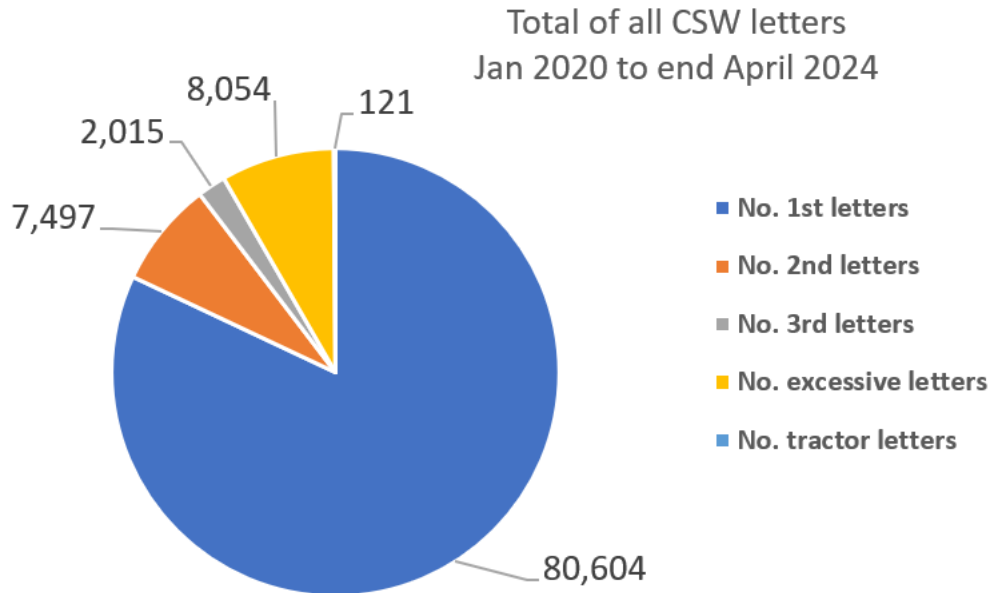

Some examples of careless or inconsiderate driving are:

- overtaking on the inside
- driving too close to another vehicle
- driving through a red light by mistake
- turning into the path of another vehicle
- flashing lights to force other drivers to give way
- misusing lanes to gain advantage over other drivers
- the driver being avoidably distracted by tuning the radio, lighting a cigarette etc
- unnecessarily staying in an overtaking lane
- unnecessarily slow driving or braking
- dazzling other drivers with un-dipped headlights

• Community Road Safety Team; what we do

Community Speed Watch

CSW

• CSW – Tidworth area - Data since July 2020 to 8 May 2024

Team	No. 1st letters	No. 2nd letters	No. 3rd letters	No. excessive letters	No. tractor letters	Total letters	No. of watches	Average speeders %
Collingbourne Kingston	3114	168	40	1045	19	4386	334	7.7%
Tidworth	25	2	0	1	0	28	7	1.2%
Grand Total	3139	170	40	1046	19	4414	341	7.0%

• Traffic surveys – Tidworth

January 2022 to 30 April 2024

Wiltshire Council

Title	Result	Survey start date	Speed limit	85th percentile	CPT	Area Board
Collingbourne Ducis - A346 Lidgershall Road	Speed education	01/02/2022	30	35.9	Amesbury	Tidworth
Ludgershall - A342 Drummond Park	No further action	29/01/2024	40	38.9	Amesbury	Tidworth
Ludgershall - Empress Way	No further action	29/01/2024	30	33	Amesbury	Tidworth
Ludgershall - Simonds Road	No further action	29/01/2024	30	24.2	Amesbury	Tidworth
Ludgershall - A342 Andover Road	Speed education	29/01/2024	30	37.5	Amesbury	Tidworth
Tidworth A3026 Windmill Drive	No further action	12/06/2023	40	42.5	Amesbury	Tidworth
Tidworth A338 Pennings Road	Speed education	12/06/2023	30	35.6	Amesbury	Tidworth
Tidworth -C11 Bulford Road	No further action	15/05/2023	30	34	Amesbury	Tidworth
Tidworth C9 Perham Down Road	No further action	12/06/2023	60	47.5	Amesbury	Tidworth