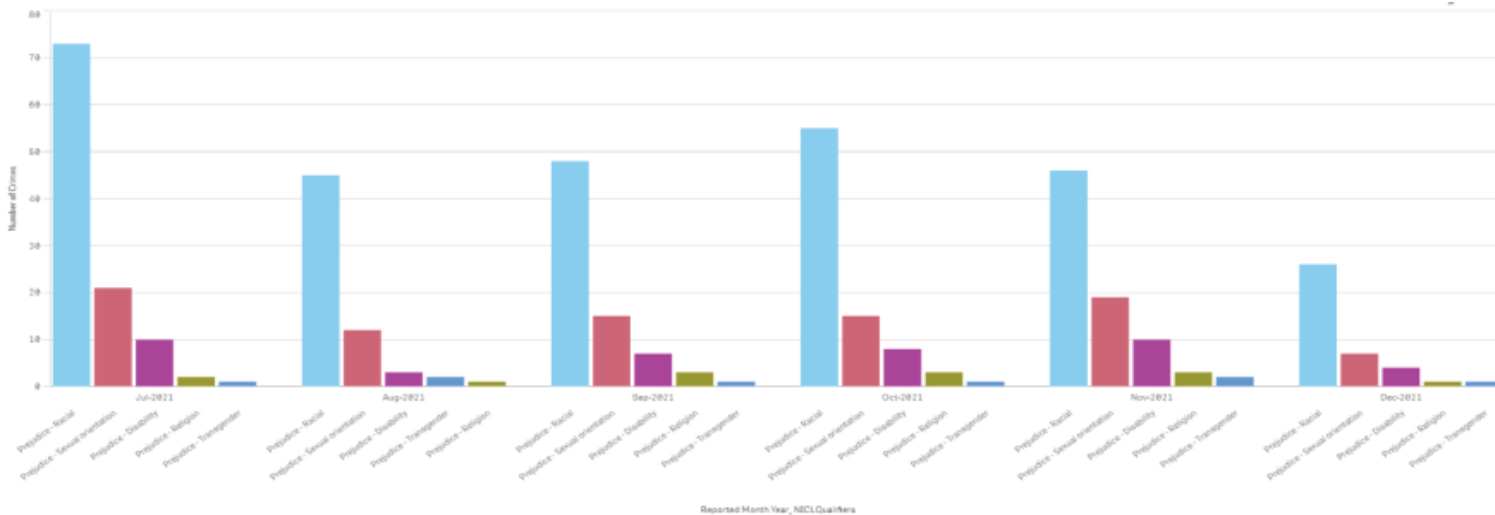

Performance – Hate Crime overview

Force

- Hate Crime across force in December has reported a decrease with only 36 crimes reported split across all 5 strands (versus avg of 66.8 over 24 month period). The decrease is reflected in all crimes across force, possibly attributed to reduced activity across the festive period.
- Due to restrictions since Covid pandemic, seasonal trends have been skewed, however across Racial and Sexual orientation strands (strands with more notable volumes) are showing signs of returning to expected seasonal highs and lows.

Force Hate Crime (6 months to December 2021)

Trowbridge CPT

	Number of Crimes	Change (n)	Change (%)
Total	105	5	5.0%
Prejudice – Racial	62	6	10.7%
Prejudice – Sexual orientation	23	5	27.8%
Prejudice - Disability	13	-12	-48.0%
Prejudice - Religion	5	3	150.0%
Prejudice - Transgender	2	-1	-33.3%

Year on year comparison November 2020 to December 2021 (note: an individual crime can be tagged with more than one prejudice type e.g. sexual orientation & transgender)