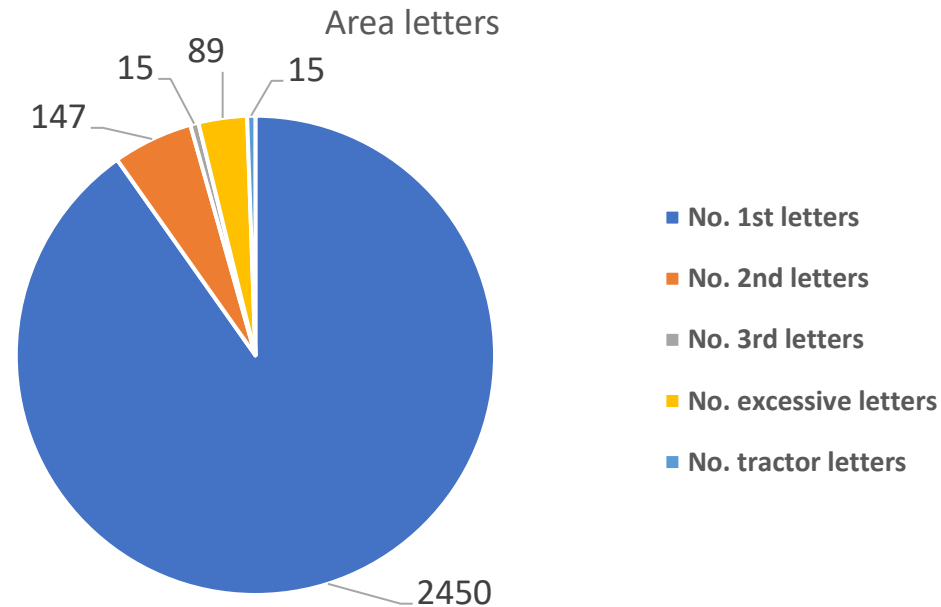

• CSW – Data for last 2 years

No, of letters sent = 67,958

Vehicles passing = **2,059,781**

Number of watches = **8080**

• CSW Southern Wiltshire – Data since July 2020

Team	No. 1st letters	No. 2nd letters	No. 3rd letters	No. excessive letters	No. tractor letters	Total letters	No. of watches	Average speeders %
Hilperton	86	11	0	6	1	104	23	10.5%
North Bradley	1216	58	7	51	14	1346	73	2.2%
Southwick	228	12	1	3	0	244	80	1.0%
Steeple Ashton	257	36	3	15	0	311	27	5.2%
Trowbridge - Cockhill	574	26	1	12	0	613	29	2.9%
West Ashton	89	4	3	2	0	98	39	2.6%
Grand Total	2450	147	15	89	15	2716	271	3.0%

• CSW – Traffic Surveys

Wiltshire Council

Location	Result	Speed limit	85th percentile	CPT	Area Board
Forest Road Melksham	NFA	30	22	Trowbridge	Trowbridge
Hilperton - Whaddon lane	NFA	30	28	Trowbridge	Trowbridge
Melksham - A365 Bath Road,	CSW	30	35.8	Trowbridge	Trowbridge
Melksham - Badre Park	NFA	30	26	Trowbridge	Trowbridge
Semington, C395, High Street	CSW	30	35.28	Trowbridge	Trowbridge
Shaw - Bath Road,	NFA	40	38.4	Trowbridge	Trowbridge
Spa Road Melksham	NFA	30	29.6	Trowbridge	Trowbridge
Steeple Ashton - Common Hill	CSW	30	37.89	Trowbridge	Trowbridge
Steeple Langford - Duck Street	NFA	30	25.8	Trowbridge	Trowbridge
Trowbridge - College Road,	NFA	20	22.5	Trowbridge	Trowbridge
Trowbridge - Drynham Road	CSW	20	26.9	Trowbridge	Trowbridge
Trowbridge - Dursley Road,	NFA	20	22.6	Trowbridge	Trowbridge
Trowbridge - Silver Street Lane,	NFA	30	32.5	Trowbridge	Trowbridge
Trowbridge - Union Street	NFA	30	27.7	Trowbridge	Trowbridge
West Ashton - Bratton Road	NFA	30	31.9	Trowbridge	Trowbridge
West Ashton - Bratton Road,	NFA	30	30.5	Trowbridge	Trowbridge