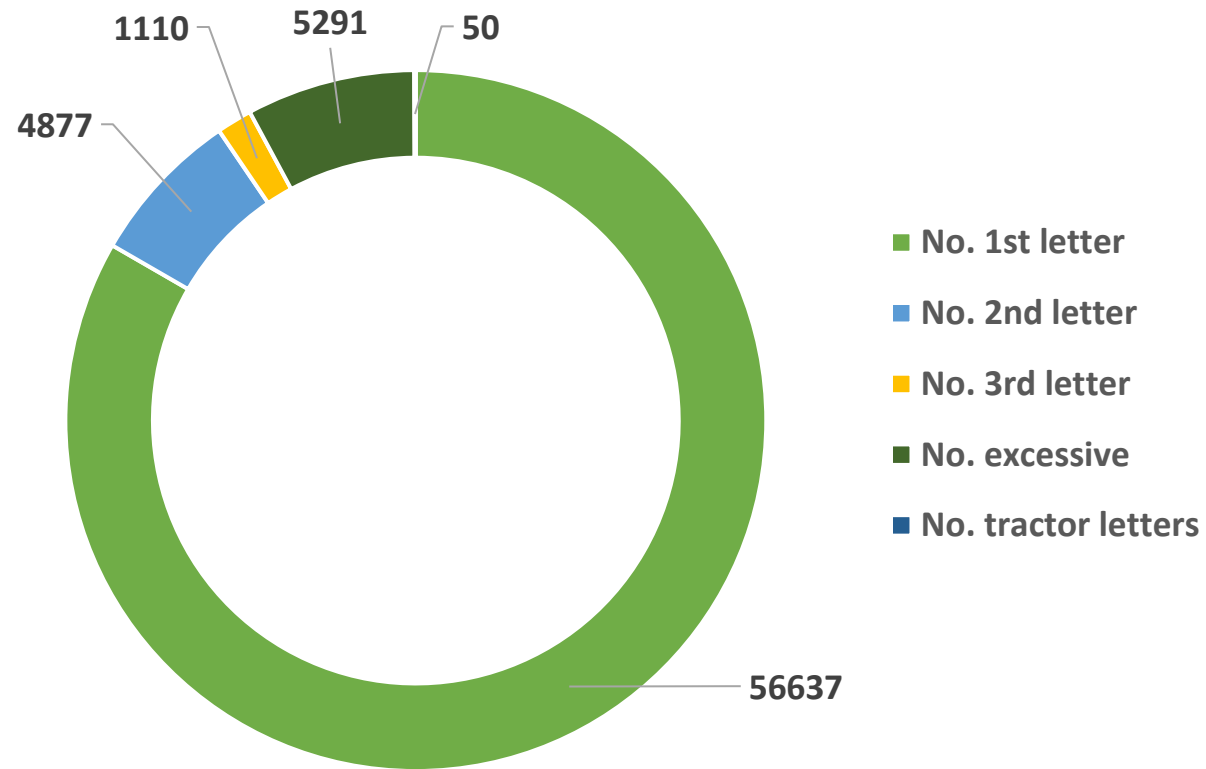

• CSW – Data for last 2 years

No, of letters sent = 67,958

Vehicles passing = **2,059,781**

Number of watches = **8080**

• CSW Southern Wiltshire – Data since July 2020

Team	No. 1st letters	No. 2nd letters	No. 3rd letters	No. excessive letters	No. tractor letters	Total letters	No. of watches	Average speeders %
Hilperton	86	11	0	6	1	104	23	10.5%
North Bradley	1216	58	7	51	14	1346	73	2.2%
Southwick	228	12	1	3	0	244	80	1.0%
Steeple Ashton	257	36	3	15	0	311	27	5.2%
Trowbridge - Cockhill	574	26	1	12	0	613	29	2.9%
West Ashton	89	4	3	2	0	98	39	2.6%
Grand Total	2450	147	15	89	15	2716	271	3.0%