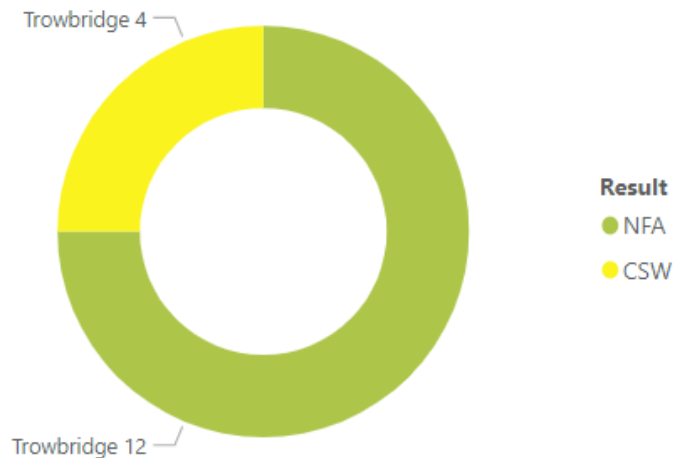

Trowbridge area