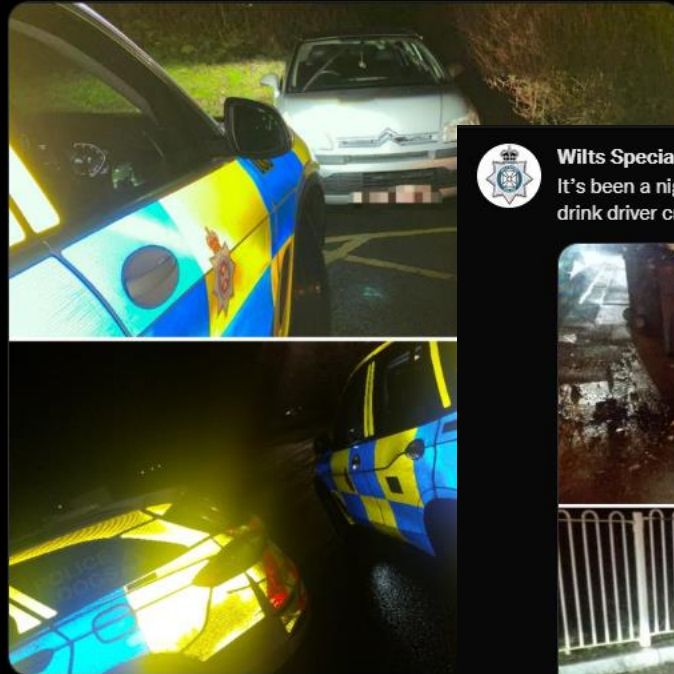

• Twitter – Wilts Specialist Ops

Friday 6th

Wilts Specialist Ops @WiltsSpecOps · 6 Jan
Teamwork makes the dream work... #RPU & @wiltspolicedogs stopped this car in Chippenham after it reacted to their presence... No insurance held and driver over the drink drive limit!! Arrested by the speedy dog handler and vehicle seized!! #Fatal5 #teamwork