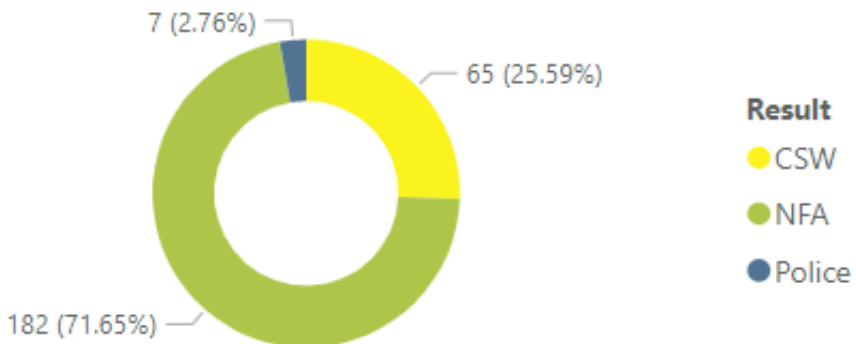

• CSW – Traffic Surveys

Wiltshire Council

Location	Result	Speed limit	85th percentile	CPT	Area Board
Forest Road Melksham	NFA	30	22	Trowbridge	Trowbridge
Hilperton - Whaddon lane	NFA	30	28	Trowbridge	Trowbridge
Melksham - A365 Bath Road,	CSW	30	35.8	Trowbridge	Trowbridge
Melksham - Badre Park	NFA	30	26	Trowbridge	Trowbridge
Semington, C395, High Street	CSW	30	35.28	Trowbridge	Trowbridge
Shaw - Bath Road,	NFA	40	38.4	Trowbridge	Trowbridge
Spa Road Melksham	NFA	30	29.6	Trowbridge	Trowbridge
Steeple Ashton - Common Hill	CSW	30	37.89	Trowbridge	Trowbridge
Steeple Langford - Duck Street	NFA	30	25.8	Trowbridge	Trowbridge
Trowbridge - College Road,	NFA	20	22.5	Trowbridge	Trowbridge
Trowbridge - Drynham Road	CSW	20	26.9	Trowbridge	Trowbridge
Trowbridge - Dursley Road,	NFA	20	22.6	Trowbridge	Trowbridge
Trowbridge - Silver Street Lane,	NFA	30	32.5	Trowbridge	Trowbridge
Trowbridge - Union Street	NFA	30	27.7	Trowbridge	Trowbridge
West Ashton - Bratton Road	NFA	30	31.9	Trowbridge	Trowbridge
West Ashton - Bratton Road,	NFA	30	30.5	Trowbridge	Trowbridge

County & Swindon