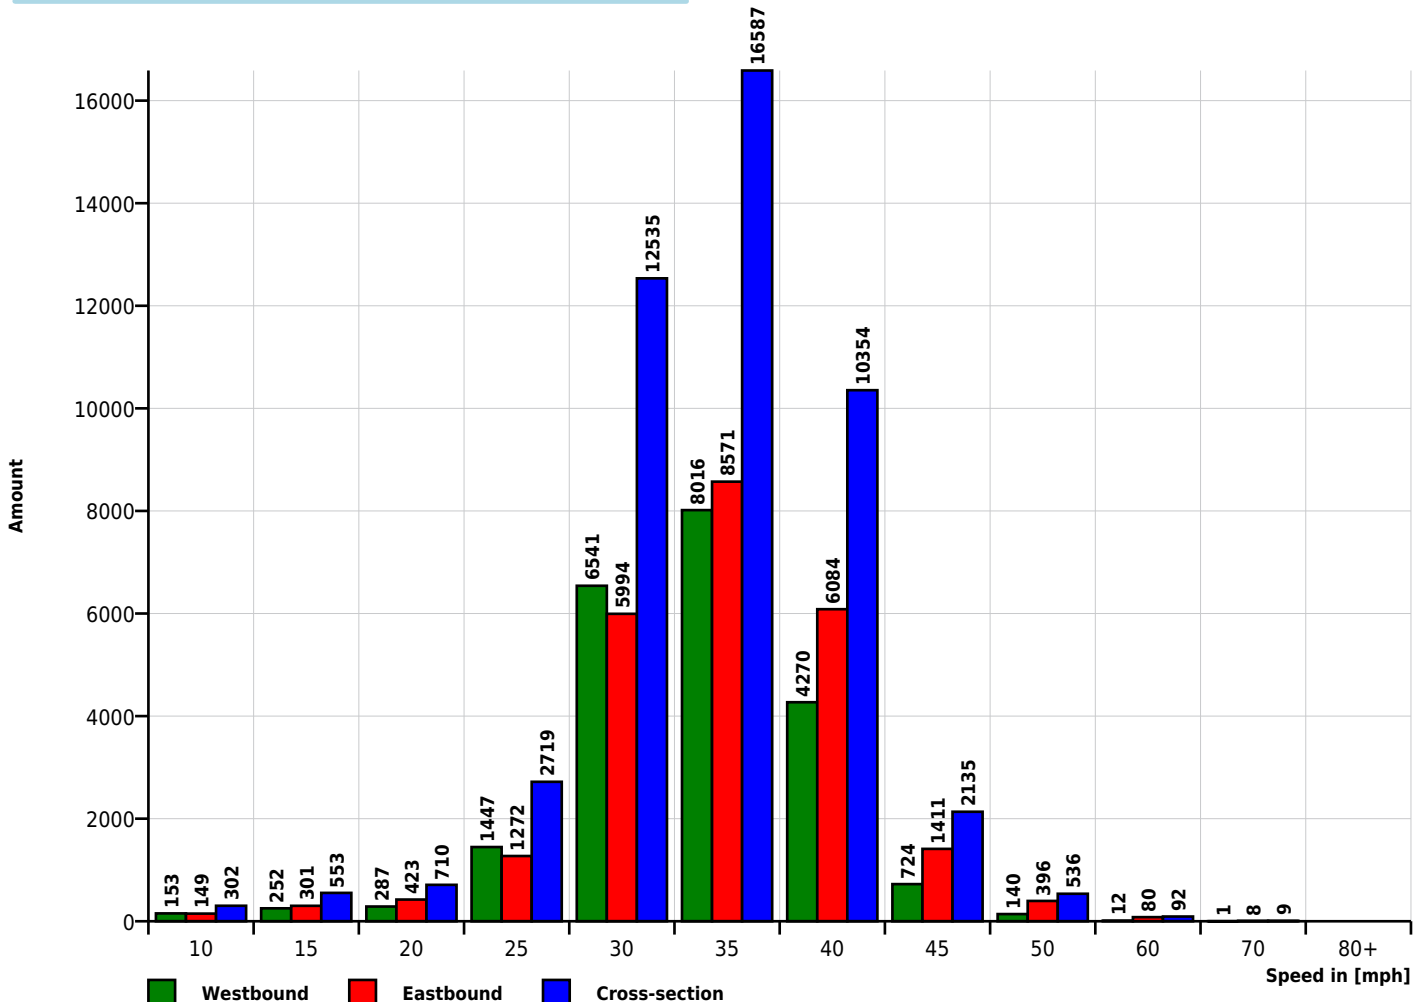

Author

Institution Wiltshire Council
Department County Hall
Street Bythesea Road
Postal Code BA14 8JN
City Trowbridge
Country United Kingdom
Contact
Phone +44-3004-5601-00
E-Mail

Built with **DataCollect Webreporter** version 1.0 at 28/03/2023 13:27:19

Site

Name HoltRdCemetery
Dir. Oncoming (name) Westbound
Dir. Outgoing (name) Eastbound
Posted Speed Limit
Comment 15032023c
Device type **SDR Traffic+**

Time Range

Start Date 15/03/2023 11:00
End Date 22/03/2023 13:59
Days Mo, Tu, We, Th, Fr, Sa, Su
Time Interval 60 minutes
Time Frame / Day 00:00 - 23:59

Speed Histogram