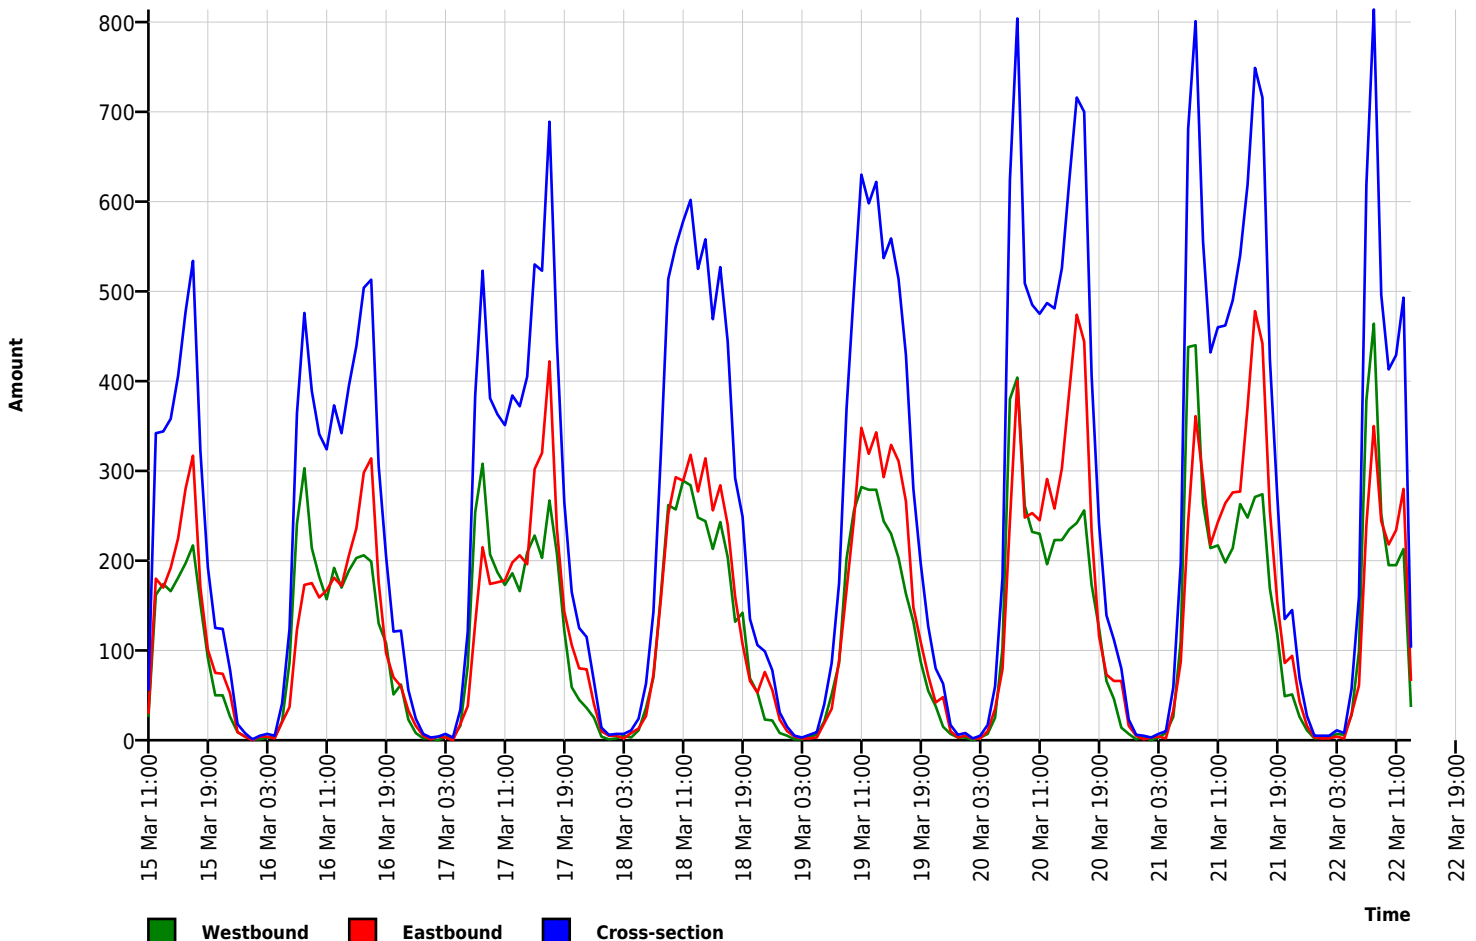

Author

Institution Wiltshire Council
Department County Hall
Street Bythesea Road
Postal Code BA14 8JN
City Trowbridge
Country United Kingdom
Contact
Phone +44-3004-5601-00
E-Mail

Built with **DataCollect Webreporter** version 1.0 at 28/03/2023 13:27:19

Site

Name HoltRdCemetery
Dir. Oncoming (name) Westbound
Dir. Outgoing (name) Eastbound
Posted Speed Limit
Comment 15032023c
Device type **SDR Traffic+**

Time Range

Start Date 15/03/2023 11:00
End Date 22/03/2023 13:59
Days Mo, Tu, We, Th, Fr, Sa, Su
Time Interval 60 minutes
Time Frame / Day 00:00 - 23:59

Time Variation Curve