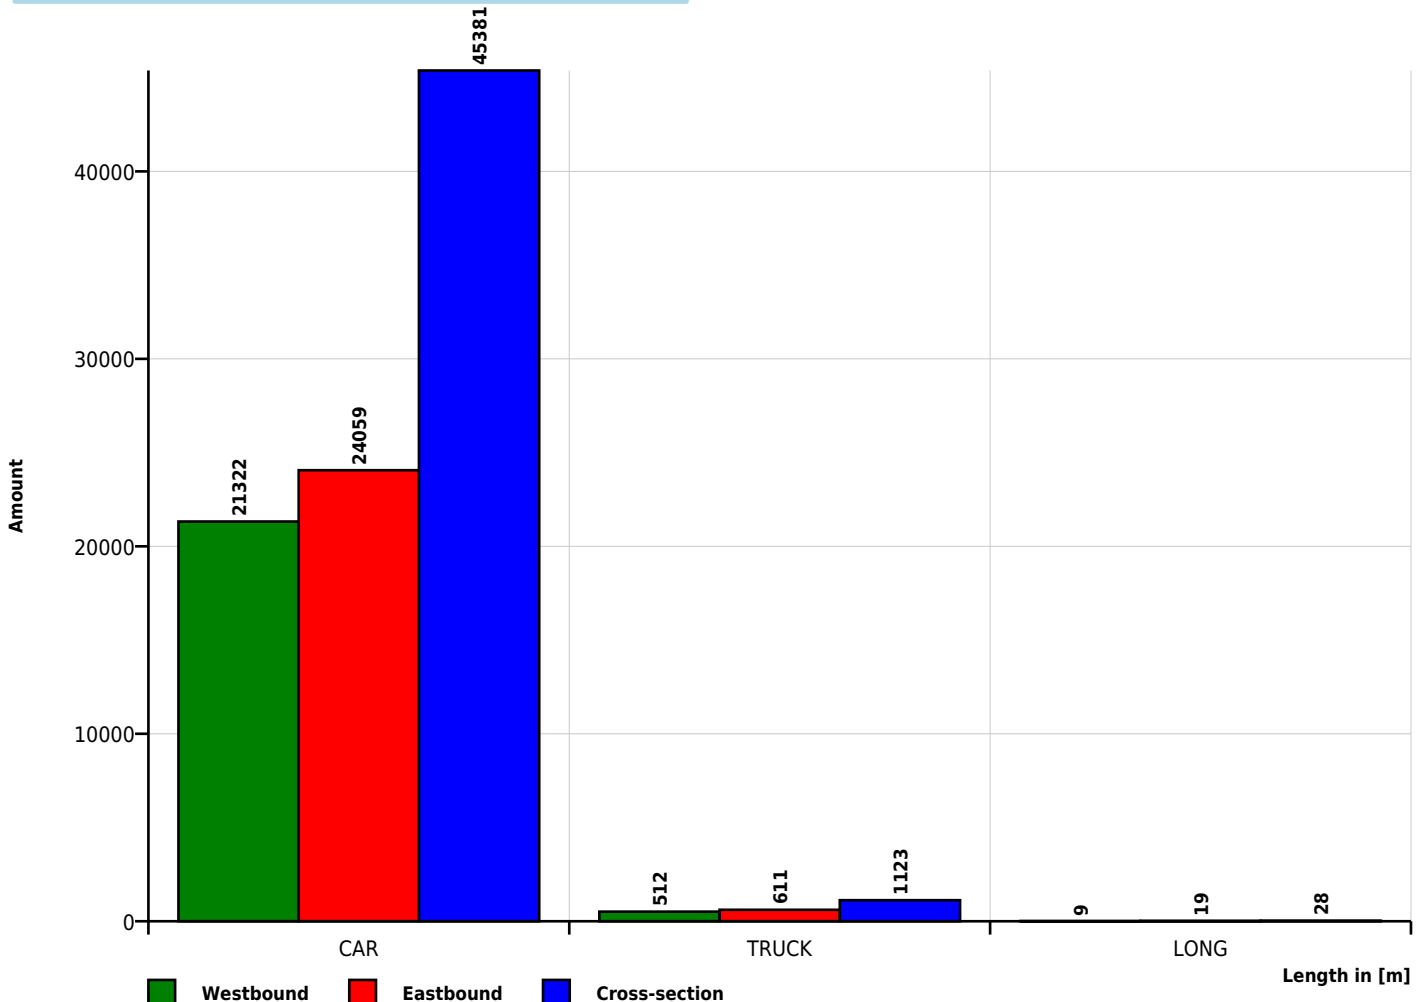

Author

Institution Wiltshire Council
Department County Hall
Street Bythesea Road
Postal Code BA14 8JN
City Trowbridge
Country United Kingdom
Contact
Phone +44-3004-5601-00
E-Mail

Built with **DataCollect Webreporter** version 1.0 at 28/03/2023 13:27:20

Site

Name HoltRdCemetery
Dir. Oncoming (name) Westbound
Dir. Outgoing (name) Eastbound
Posted Speed Limit
Comment 15032023c
Device type **SDR Traffic+**

Time Range

Start Date 15/03/2023 11:00
End Date 22/03/2023 13:59
Days Mo, Tu, We, Th, Fr, Sa, Su
Time Interval 60 minutes
Time Frame / Day 00:00 - 23:59

Length Histogram