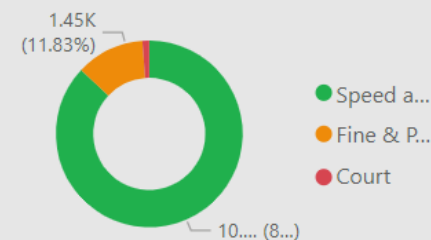

• CSEO – Dashboard – 1 January 2023 to 8 May 2024

CSEO Activity Dashboard

Outcomes are dependent on previous convictions and history

10,667.00
No. Speed awareness co...

1,450.00
No. Fine & Points

144.00
No. Court

851
No. of Locations

Location	Year	Month	Speed awareness course	Fine & Points	Court	CPT	Area Board
Swindon - Thamesdown Drive	2023	December	251.00	54.00	0.00	Swindon	Swindon
Swindon Queens Drive adjacent with Cambridge Close	2024	April	151.00	26.00	0.00	Swindon	Swindon
Shaw and Whitley - A365 Folly Lane	2023	November	129.00	15.00	0.00	Trowbridge	Melkshar
Swindon - Thamesdown Drive	2024	January	103.00	16.00	0.00	Swindon	Swindon
Wilton - The Avenue	2023	August	102.00	31.00	4.00	Salisbury	South We
Harnham - Lime Kiln Way	2023	November	97.00	11.00	0.00	Salisbury	Salisbury
Cholderton - Church Lane	2023	March	95.00	4.00	1.00	Amesbury	South We
Swindon - Thamesdown Drive	2024	March	94.00	23.00	0.00	Swindon	Swindon
Swindon Queens Drive adjacent with Cambridge Close	2024	March	90.00	13.00	1.00	Swindon	Swindon
Wilton - The Avenue	2023	November	84.00	33.00	8.00	Salisbury	Southern
Cricklade - Spital Lane	2023	April	80.00	10.00	0.00	RWB	RWB
Tilshead - Candown Road	2023	August	78.00	10.00	1.00	Amesbury	Stoneher
Wilton - The Avenue	2024	April	77.00	23.00	6.00	Salisbury	Southern
Coombe Bissett - Deegan House	2023	November	72.00	10.00	0.00	Salisbury	Southern
Total			10,667.00	1,450.00	144.00		

Activity by Area Board

Activity by CPT

Outcomes