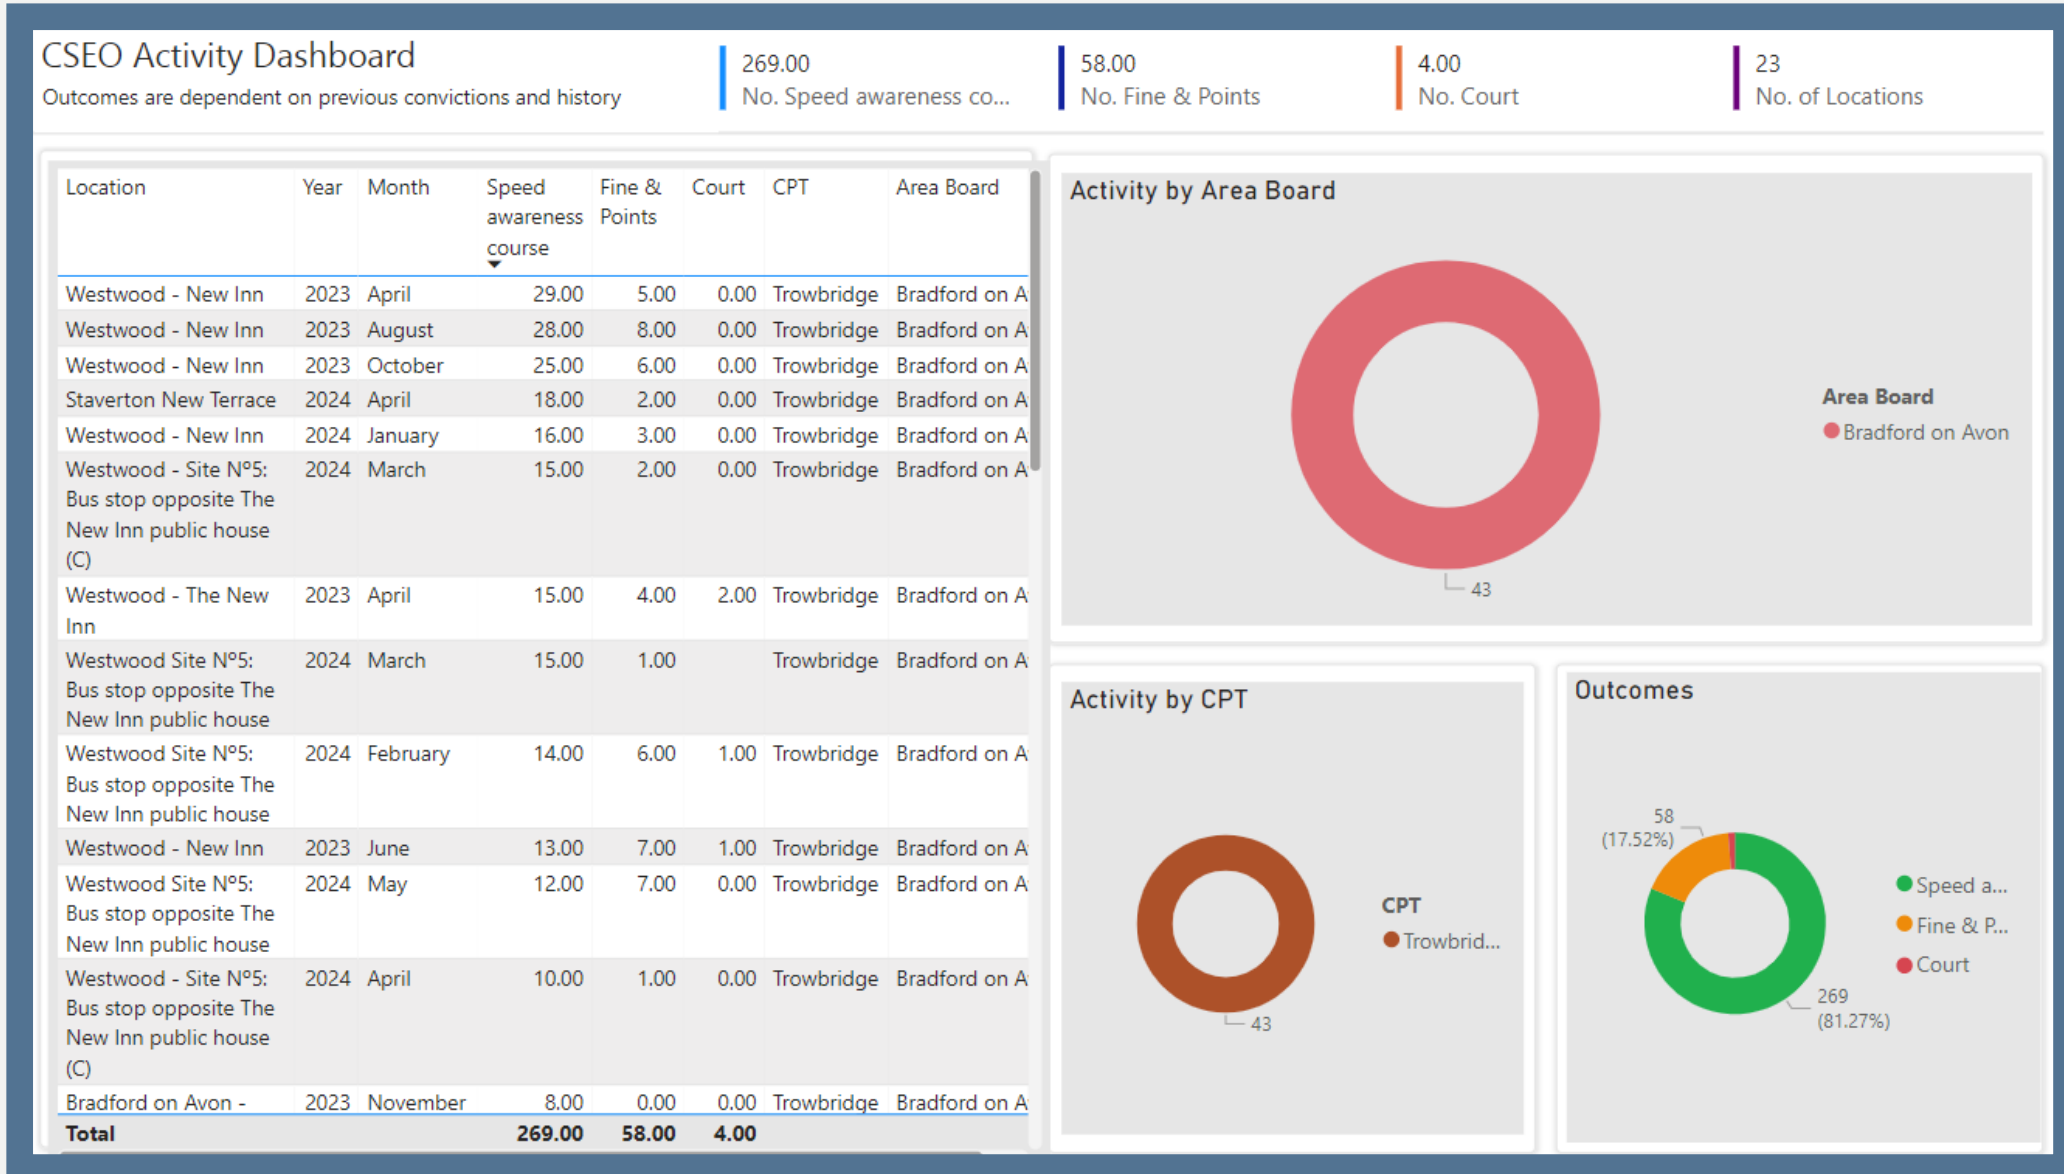

• Wider work recently

Our Roads Policing Unit (RPU) in the last quarter, covering January to April issued over **2390 tickets** to motorists, for numerous road related offences.

- [Op Tramline](#) is running every month, in April the main focus was on mobile phone enforcement.
- 5 more RPU officers have joined the team.
- RPU ran a [MIB](#) no insurance operation focussing on the M4 in conjunction with TVP, A&S and Gwent Police. Wiltshire had 12 vehicles seized off the M4 and the highest in the region.

1,450.00
No. Fine & Points

144.00
No. Court

851
No. of Locations

Location	Year	Month	Speed awareness course	Fine & Points	Court	CPT	Area Board
Swindon - Thamesdown Drive	2023	December	251.00	54.00	0.00	Swindon	Swindon
Swindon Queens Drive adjacent with Cambridge Close	2024	April	151.00	26.00	0.00	Swindon	Swindon
Shaw and Whitley - A365 Folly Lane	2023	November	129.00	15.00	0.00	Trowbridge	Melkshar
Swindon - Thamesdown Drive	2024	January	103.00	16.00	0.00	Swindon	Swindon
Wilton - The Avenue	2023	August	102.00	31.00	4.00	Salisbury	South We
Harnham - Lime Kiln Way	2023	November	97.00	11.00	0.00	Salisbury	Salisbury
Cholderton - Church Lane	2023	March	95.00	4.00	1.00	Amesbury	South We
Swindon - Thamesdown Drive	2024	March	94.00	23.00	0.00	Swindon	Swindon
Swindon Queens Drive adjacent with Cambridge Close	2024	March	90.00	13.00	1.00	Swindon	Swindon
Wilton - The Avenue	2023	November	84.00	33.00	8.00	Salisbury	Southern
Cricklade - Spital Lane	2023	April	80.00	10.00	0.00	RWB	RWB
Tilshead - Candown Road	2023	August	78.00	10.00	1.00	Amesbury	Stoneher
Wilton - The Avenue	2024	April	77.00	23.00	6.00	Salisbury	Southern
Coombe Bissett - Deegan House	2023	November	72.00	10.00	0.00	Salisbury	Southern
Total			10,667.00	1,450.00	144.00		

Activity by Area Board

Activity by CPT

Outcomes

• CSEO – Bradford on Avon Area Board - 1 January 2023 to 8 May

• Your Force | Your Area | Follow us

For information on Road Safety in Wiltshire visit:
[Road safety campaign | Wiltshire Police](#)