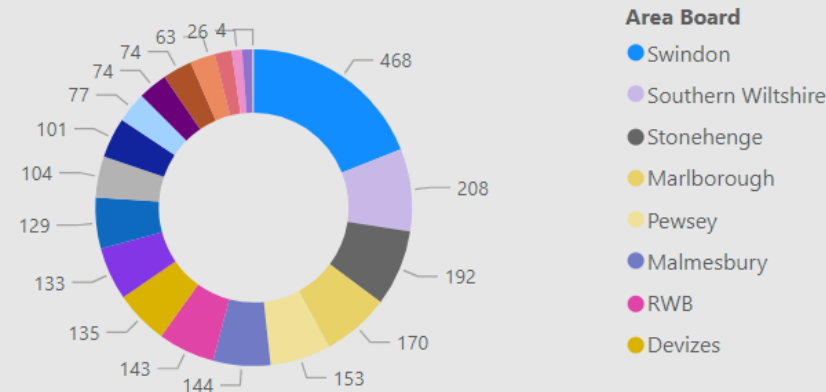

CSEO Activity Dashboard

Outcomes are dependent on previous convictions and history

10,667.00
No. Speed awareness co...

1,450.00
No. Fine & Points

144.00
No. Court

851
No. of Locations

Location	Year	Month	Speed awareness course	Fine & Points	Court	CPT	Area Board
Swindon - Thamesdown Drive	2023	December	251.00	54.00	0.00	Swindon	Swindon
Swindon Queens Drive adjacent with Cambridge Close	2024	April	151.00	26.00	0.00	Swindon	Swindon
Shaw and Whitley - A365 Folly Lane	2023	November	129.00	15.00	0.00	Trowbridge	Melkshar
Swindon - Thamesdown Drive	2024	January	103.00	16.00	0.00	Swindon	Swindon
Wilton - The Avenue	2023	August	102.00	31.00	4.00	Salisbury	South We
Harnham - Lime Kiln Way	2023	November	97.00	11.00	0.00	Salisbury	Salisbury
Cholderton - Church Lane	2023	March	95.00	4.00	1.00	Amesbury	South We
Swindon - Thamesdown Drive	2024	March	94.00	23.00	0.00	Swindon	Swindon
Swindon Queens Drive adjacent with Cambridge Close	2024	March	90.00	13.00	1.00	Swindon	Swindon
Wilton - The Avenue	2023	November	84.00	33.00	8.00	Salisbury	Southern
Cricklade - Spital Lane	2023	April	80.00	10.00	0.00	RWB	RWB
Tilshead - Candown Road	2023	August	78.00	10.00	1.00	Amesbury	Stoneher
Wilton - The Avenue	2024	April	77.00	23.00	6.00	Salisbury	Southern
Coombe Bissett - Deegan House	2023	November	72.00	10.00	0.00	Salisbury	Southern
Total			10,667.00	1,450.00	144.00		

Activity by Area Board