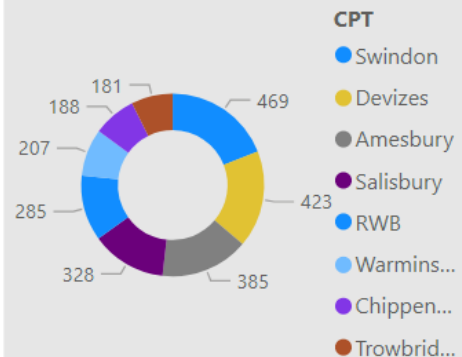

Activity by CPT