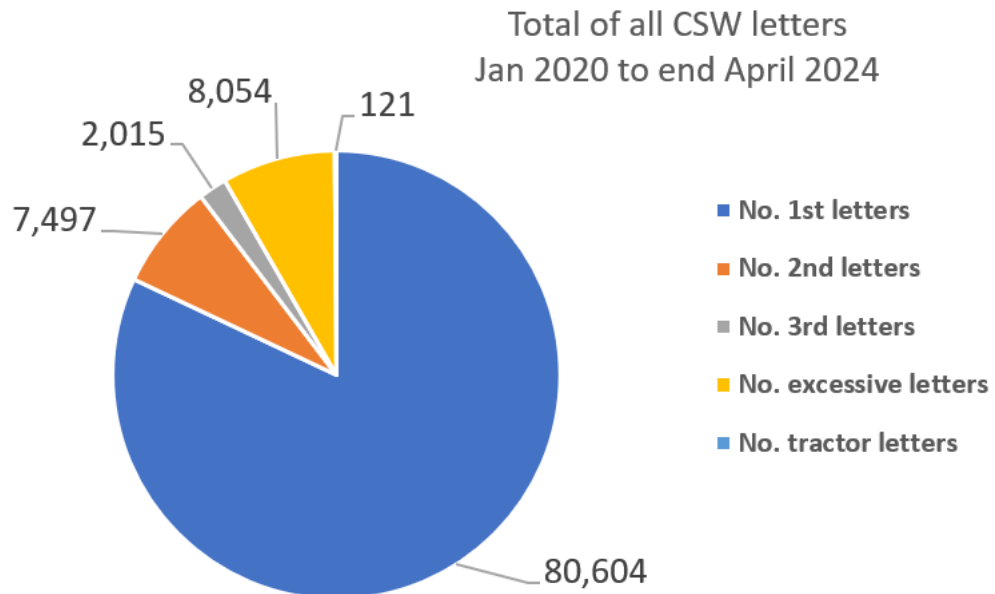

Some examples of careless or inconsiderate driving are:

- overtaking on the inside
- driving too close to another vehicle
- driving through a red light by mistake
- turning into the path of another vehicle
- flashing lights to force other drivers to give way
- misusing lanes to gain advantage over other drivers
- the driver being avoidably distracted by tuning the radio, lighting a cigarette etc
- unnecessarily staying in an overtaking lane
- unnecessarily slow driving or braking
- dazzling other drivers with un-dipped headlights

• Community Road Safety Team; what we do

Community Speed Watch

CSW

• CSW Bradford on Avon area - Data since July 2020 to 8 May 2024

Team	No. 1st letters	No. 2nd letters	No. 3rd letters	No. excessive letters	No. tractor letters	Total letters	No. of watches	Average speeders %
Bradford on Avon	196	3	0	2	0	201	65	2.3%
Staverton	118	4	0	2	0	124	28	0.6%
Westwood	501	21	6	178	0	706	73	12.1%
Grand Total	815	28	6	182	0	1031	166	6.3%