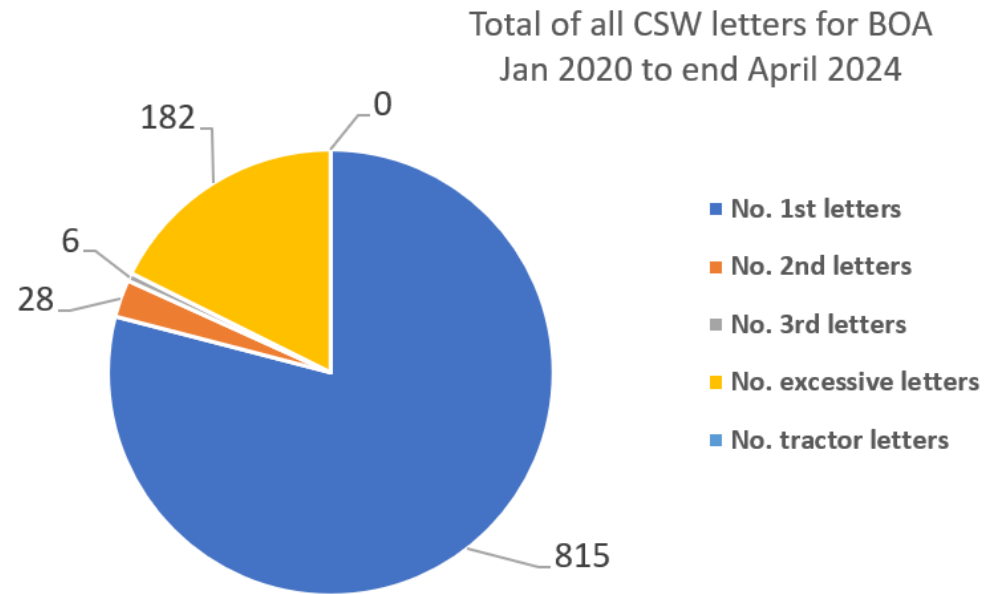

Some examples of careless or inconsiderate driving are:

- overtaking on the inside
- driving too close to another vehicle
- driving through a red light by mistake
- turning into the path of another vehicle
- flashing lights to force other drivers to give way
- misusing lanes to gain advantage over other drivers
- the driver being avoidably distracted by tuning the radio, lighting a cigarette etc
- unnecessarily staying in an overtaking lane
- unnecessarily slow driving or braking
- dazzling other drivers with un-dipped headlights

• Community Road Safety Team; what we do

Community Speed Watch

CSW

• CSW Bradford on Avon area - Data since July 2020 to 8 May 2024

Team	No. 1st letters	No. 2nd letters	No. 3rd letters	No. excessive letters	No. tractor letters	Total letters	No. of watches	Average speeders %
Bradford on Avon	196	3	0	2	0	201	65	2.3%
Staverton	118	4	0	2	0	124	28	0.6%
Westwood	501	21	6	178	0	706	73	12.1%
Grand Total	815	28	6	182	0	1031	166	6.3%