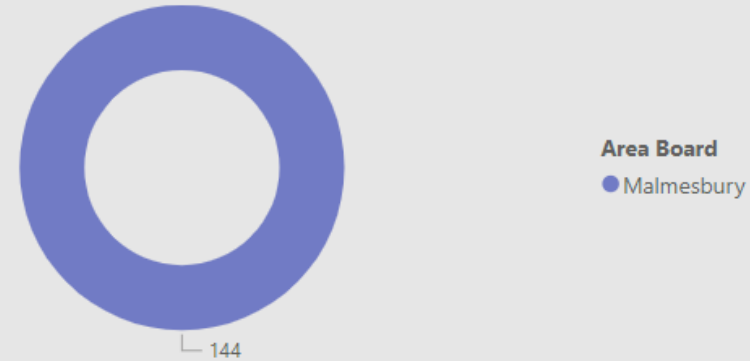

• CSEO – Malmesbury Area Board - 1 January 2023 to 8 May 2024

CSEO Activity Dashboard

Outcomes are dependent on previous convictions and history

235.00
No. Speed awareness co...

34.00
No. Fine & Points

3.00
No. Court

72
No. of Locations

Location	Year	Month	Speed awareness course	Fine & Points	Court	CPT	Area Board
Charlton - Horse and Groom	2023	March	29.00	1.00	0.00	RWB	Malmesbury
Little Somerford - The Hill, Hill Cottage	2023	April	15.00	2.00	0.00	RWB	Malmesbury
Lea B4042 Lea Crescent	2024	February	14.00	1.00	0.00	RWB	Malmesbury
Ashton Keynes - Coach Park	2023	September	11.00	0.00	0.00	RWB	Malmesbury
Charlton - B4040 CHARLTON OPPOSITE THE HORSE AND GROOM PH	2024	January	11.00	2.00	0.00	RWB	Malmesbury
Little Somerford - The Hill, 3/4 The Hill (C) dined.guru.hypocrite	2024	April	9.00	0.00	0.00	RWB	Malmesbury
Charlton - B4040 CHARLTON JUNCTION VICARAGE LANE	2023	December	8.00	1.00	0.00	RWB	Malmesbury
Latton C19 - THE STREET, LATTON NEAR CROFT CLOSE OPPOSITE GREEN BOX	2024	April	8.00	1.00	1.00	RWB	Malmesbury
CHARLTON – HORSE & GROOM HILL	2024	March	7.00	0.00	0.00	RWB	Malmesbury
Charlton - Vicarage Lane	2023	November	7.00	0.00	0.00	RWB	Malmesbury
Charlton - Village Farm	2023	April	7.00	2.00	0.00	RWB	Malmesbury
Total			235.00	34.00	3.00		

Activity by Area Board