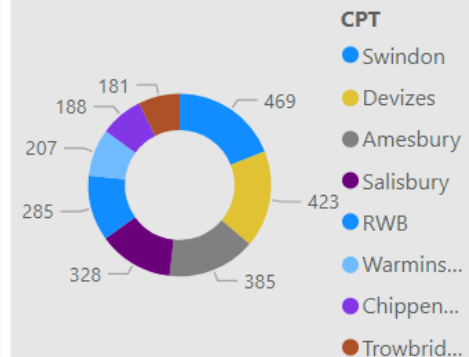

Activity by CPT