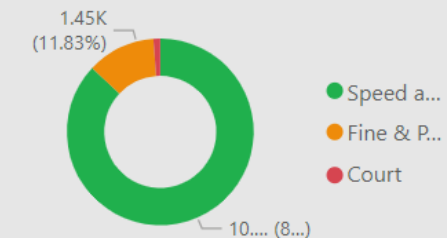

• CSEO – Dashboard – 1 January 2023 to 8 May 2024

CSEO Activity Dashboard

Outcomes are dependent on previous convictions and history

10,667.00
No. Speed awareness co...

1,450.00
No. Fine & Points

144.00
No. Court

851
No. of Locations

Location	Year	Month	Speed awareness course	Fine & Points	Court	CPT	Area Board
Swindon - Thamesdown Drive	2023	December	251.00	54.00	0.00	Swindon	Swindon
Swindon Queens Drive adjacent with Cambridge Close	2024	April	151.00	26.00	0.00	Swindon	Swindon
Shaw and Whitley - A365 Folly Lane	2023	November	129.00	15.00	0.00	Trowbridge	Melkshar
Swindon - Thamesdown Drive	2024	January	103.00	16.00	0.00	Swindon	Swindon
Wilton - The Avenue	2023	August	102.00	31.00	4.00	Salisbury	South We
Harnham - Lime Kiln Way	2023	November	97.00	11.00	0.00	Salisbury	Salisbury
Cholderton - Church Lane	2023	March	95.00	4.00	1.00	Amesbury	South We
Swindon - Thamesdown Drive	2024	March	94.00	23.00	0.00	Swindon	Swindon
Swindon Queens Drive adjacent with Cambridge Close	2024	March	90.00	13.00	1.00	Swindon	Swindon
Wilton - The Avenue	2023	November	84.00	33.00	8.00	Salisbury	Southern
Cricklade - Spital Lane	2023	April	80.00	10.00	0.00	RWB	RWB
Tilshead - Candown Road	2023	August	78.00	10.00	1.00	Amesbury	Stoneher
Wilton - The Avenue	2024	April	77.00	23.00	6.00	Salisbury	Southern
Coombe Bissett - Deegan House	2023	November	72.00	10.00	0.00	Salisbury	Southern
Total			10,667.00	1,450.00	144.00		

Activity by Area Board

Activity by CPT

Outcomes