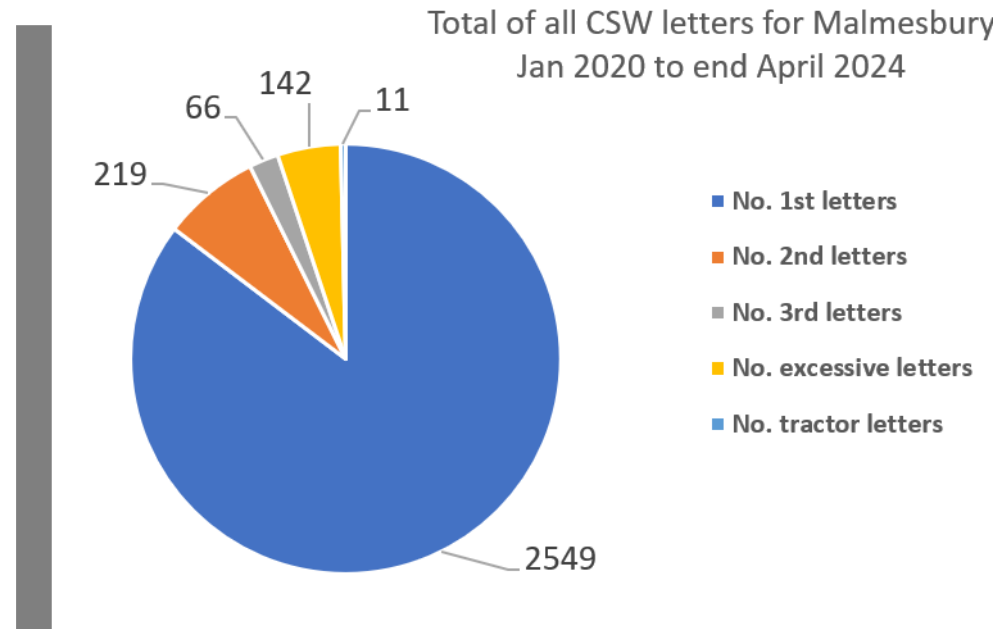

Some examples of careless or inconsiderate driving are:

- overtaking on the inside
- driving too close to another vehicle
- driving through a red light by mistake
- turning into the path of another vehicle
- flashing lights to force other drivers to give way
- misusing lanes to gain advantage over other drivers
- the driver being avoidably distracted by tuning the radio, lighting a cigarette etc
- unnecessarily staying in an overtaking lane
- unnecessarily slow driving or braking
- dazzling other drivers with un-dipped headlights

• Community Road Safety Team; what we do

Community Speed Watch

CSW

• CSW Malmesbury area - Data since July 2020 to 8 May 2024

Team	No. 1st letters	No. 2nd letters	No. 3rd letters	No. excessive letters	No. tractor letters	Total letters	No. of watches	Average speeders %
Charlton	1818	143	40	114	11	2126	149	6.8%
Eastcourt	227	25	8	11	0	271	112	4.5%
Filands	4	0	0	0	0	4	1	1.0%
Little Somerford	283	26	10	11	0	330	74	3.3%
Milbourne	217	25	8	6	0	256	127	4.7%
Grand Total	2549	219	66	142	11	2987	463	4.1%