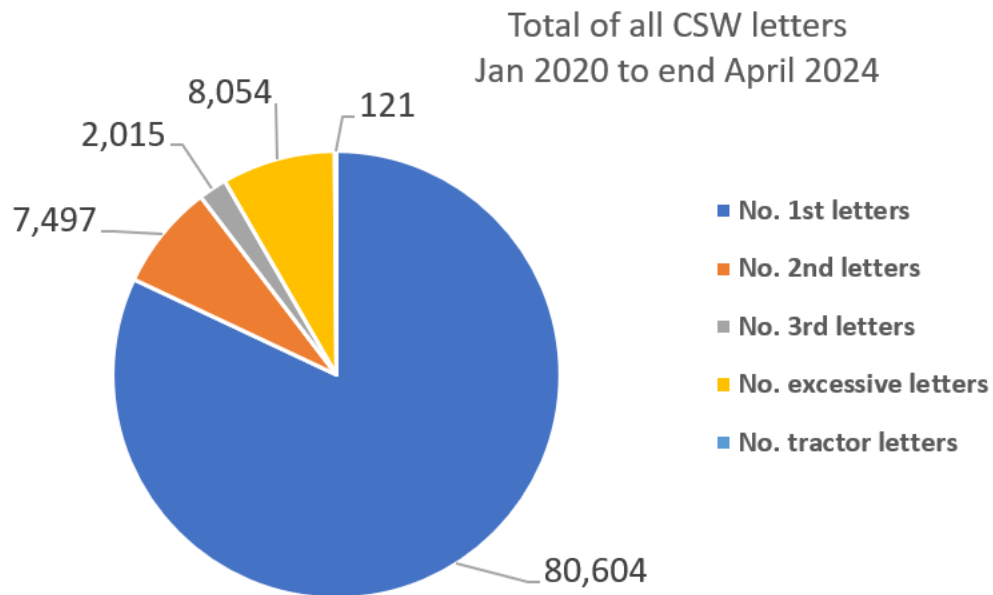

Some examples of careless or inconsiderate driving are:

- overtaking on the inside
- driving too close to another vehicle
- driving through a red light by mistake
- turning into the path of another vehicle
- flashing lights to force other drivers to give way
- misusing lanes to gain advantage over other drivers
- the driver being avoidably distracted by tuning the radio, lighting a cigarette etc
- unnecessarily staying in an overtaking lane
- unnecessarily slow driving or braking
- dazzling other drivers with un-dipped headlights

• Community Road Safety Team; what we do

Community Speed Watch

CSW

• CSW Malmesbury area - Data since July 2020 to 8 May 2024

Team	No. 1st letters	No. 2nd letters	No. 3rd letters	No. excessive letters	No. tractor letters	Total letters	No. of watches	Average speeders %
Charlton	1818	143	40	114	11	2126	149	6.8%
Eastcourt	227	25	8	11	0	271	112	4.5%
Filands	4	0	0	0	0	4	1	1.0%
Little Somerford	283	26	10	11	0	330	74	3.3%
Milbourne	217	25	8	6	0	256	127	4.7%
Grand Total	2549	219	66	142	11	2987	463	4.1%