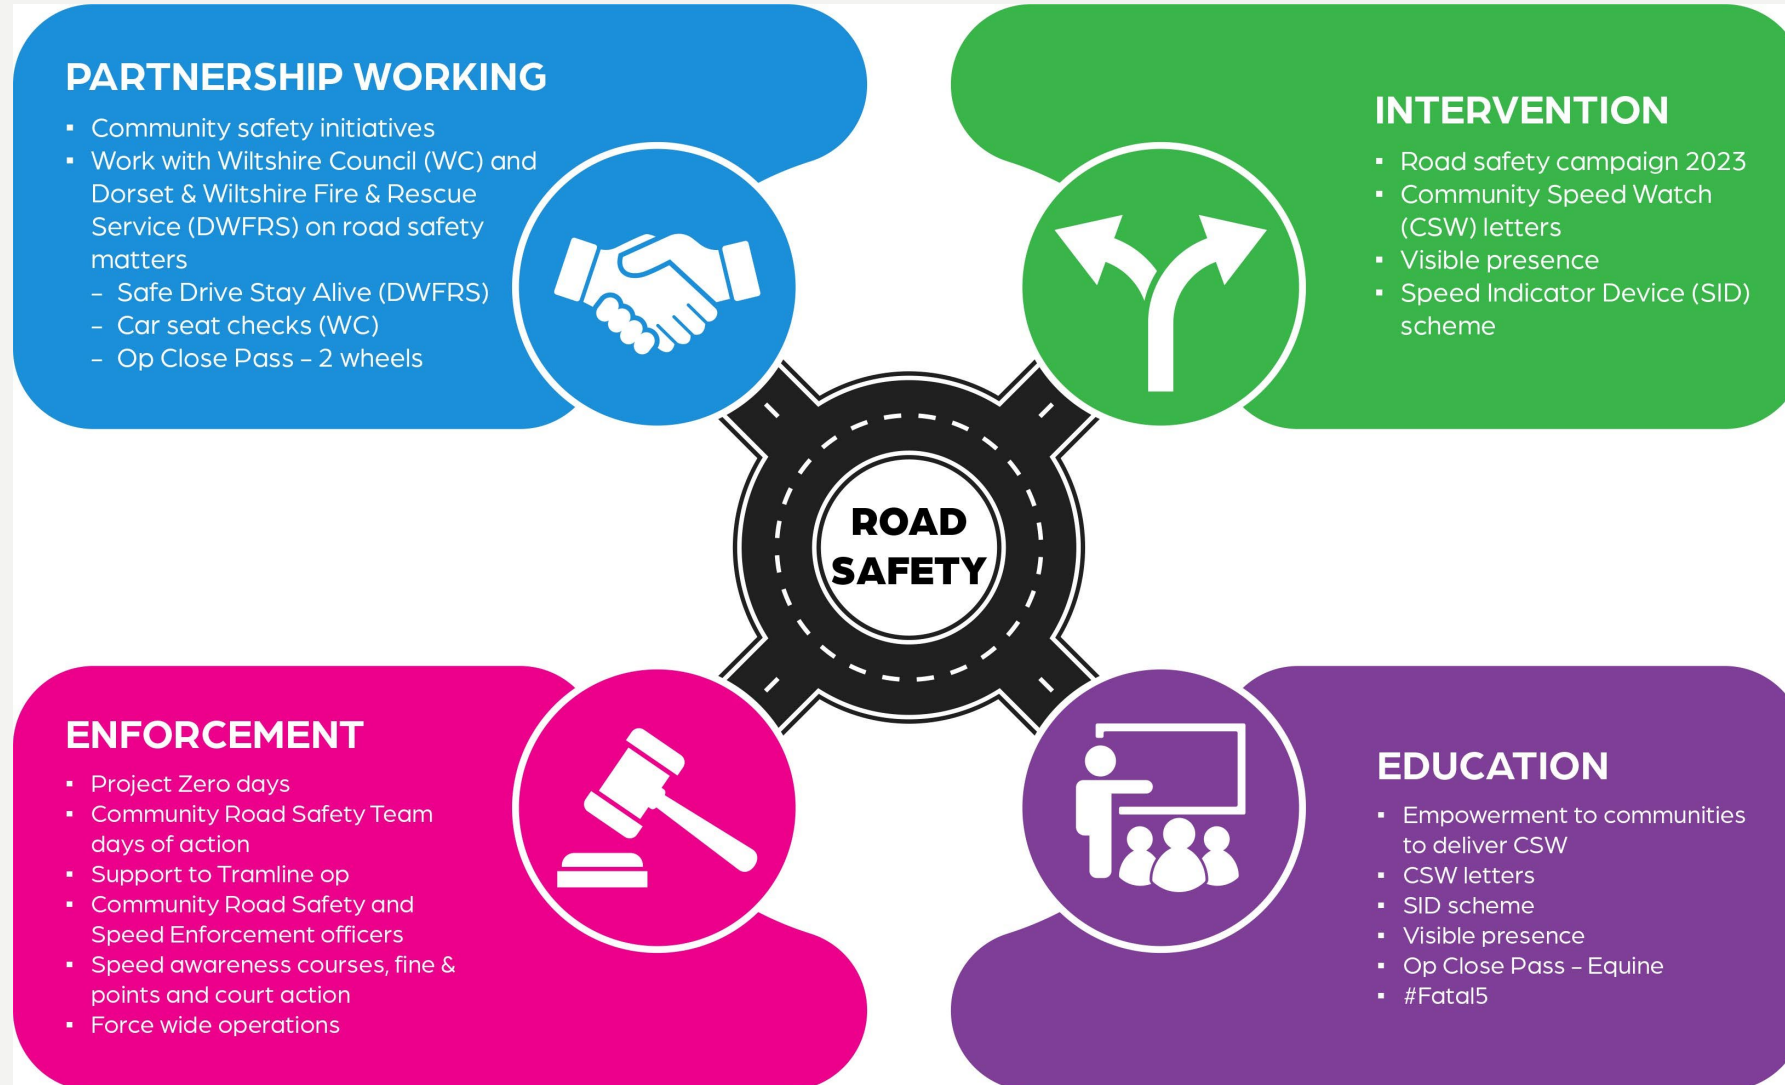

• Community Road Safety Team; what we do