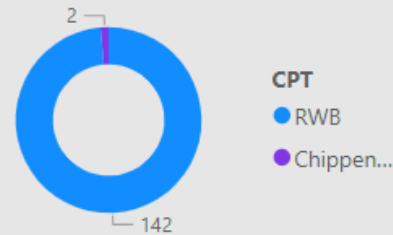

Activity by CPT