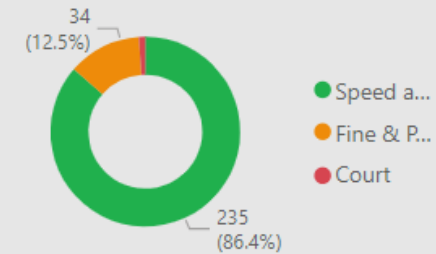

• CSEO – Malmesbury Area Board - 1 January 2023 to 8 May 2024

CSEO Activity Dashboard

Outcomes are dependent on previous convictions and history

235.00
No. Speed awareness co...

34.00
No. Fine & Points

3.00
No. Court

72
No. of Locations

Location	Year	Month	Speed awareness course	Fine & Points	Court	CPT	Area Board
Charlton - Horse and Groom	2023	March	29.00	1.00	0.00	RWB	Malmesbury
Little Somerford - The Hill, Hill Cottage	2023	April	15.00	2.00	0.00	RWB	Malmesbury
Lea B4042 Lea Crescent	2024	February	14.00	1.00	0.00	RWB	Malmesbury
Ashton Keynes - Coach Park	2023	September	11.00	0.00	0.00	RWB	Malmesbury
Charlton - B4040 CHARLTON OPPOSITE THE HORSE AND GROOM PH	2024	January	11.00	2.00	0.00	RWB	Malmesbury
Little Somerford - The Hill, 3/4 The Hill (C) dined.guru.hypocrite	2024	April	9.00	0.00	0.00	RWB	Malmesbury
Charlton - B4040 CHARLTON JUNCTION VICARAGE LANE	2023	December	8.00	1.00	0.00	RWB	Malmesbury
Latton C19 - THE STREET, LATTON NEAR CROFT CLOSE OPPOSITE GREEN BOX	2024	April	8.00	1.00	1.00	RWB	Malmesbury
CHARLTON – HORSE & GROOM HILL	2024	March	7.00	0.00	0.00	RWB	Malmesbury
Charlton - Vicarage Lane	2023	November	7.00	0.00	0.00	RWB	Malmesbury
Charlton - Village Farm	2023	April	7.00	2.00	0.00	RWB	Malmesbury
Total			235.00	34.00	3.00		

Activity by Area Board

Activity by CPT

Outcomes