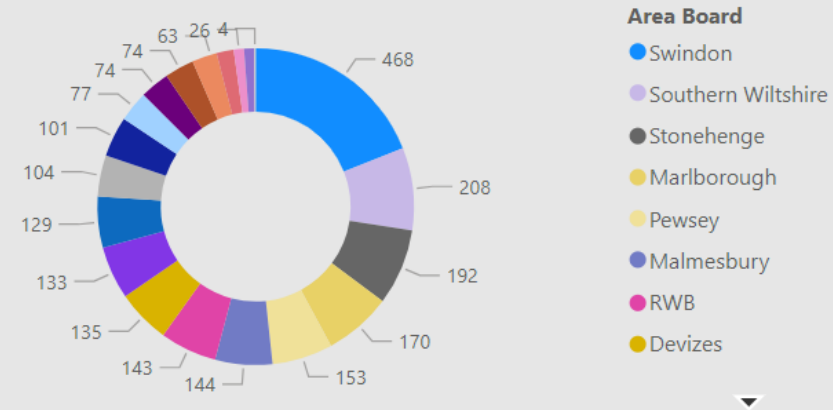

CSEO Activity Dashboard

Outcomes are dependent on previous convictions and history

10,667.00
No. Speed awareness co...

1,450.00
No. Fine & Points

144.00
No. Court

851
No. of Locations

Location	Year	Month	Speed awareness course	Fine & Points	Court	CPT	Area Board
Swindon - Thamesdown Drive	2023	December	251.00	54.00	0.00	Swindon	Swindon
Swindon Queens Drive adjacent with Cambridge Close	2024	April	151.00	26.00	0.00	Swindon	Swindon
Shaw and Whitley - A365 Folly Lane	2023	November	129.00	15.00	0.00	Trowbridge	Melkshar
Swindon - Thamesdown Drive	2024	January	103.00	16.00	0.00	Swindon	Swindon
Wilton - The Avenue	2023	August	102.00	31.00	4.00	Salisbury	South We
Harnham - Lime Kiln Way	2023	November	97.00	11.00	0.00	Salisbury	Salisbury
Cholderton - Church Lane	2023	March	95.00	4.00	1.00	Amesbury	South We
Swindon - Thamesdown Drive	2024	March	94.00	23.00	0.00	Swindon	Swindon
Swindon Queens Drive adjacent with Cambridge Close	2024	March	90.00	13.00	1.00	Swindon	Swindon
Wilton - The Avenue	2023	November	84.00	33.00	8.00	Salisbury	Southern
Cricklade - Spital Lane	2023	April	80.00	10.00	0.00	RWB	RWB
Tilshead - Candown Road	2023	August	78.00	10.00	1.00	Amesbury	Stoneher
Wilton - The Avenue	2024	April	77.00	23.00	6.00	Salisbury	Southern
Coombe Bissett - Deegan House	2023	November	72.00	10.00	0.00	Salisbury	Southern
Total			10,667.00	1,450.00	144.00		

Activity by Area Board