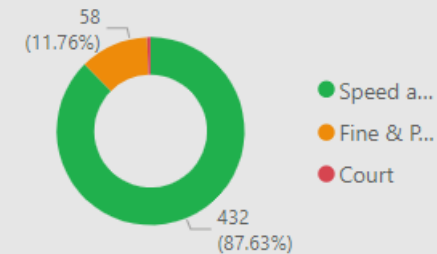

• CSEO – Chippenham Area Board - 1 January 2023 to 22 August 2024

CSEO Activity Dashboard

Outcomes are dependent on previous convictions and history

432.00
No. Speed awareness co...

58.00
No. Fine & Points

3.00
No. Court

64
No. of Locations

Location	Year	Month	Speed awareness course	Fine & Points	Court	CPT	Area Board
Sutton Benger - B4069	2023	November	62.00	13.00	0.00	Chippenham	Chippenham
Sutton Benger - B4069 No. 2 Box Cottage	2023	June	61.00	3.00	0.00	Chippenham	Chippenham
Sutton Benger - B4069	2023	December	51.00	5.00	0.00	Chippenham	Chippenham
Sutton Benger - B4069 No. 2 Box Cottage	2023	August	28.00	2.00	0.00	Chippenham	Chippenham
Seagry - Village Hall	2023	September	20.00	6.00	0.00	Chippenham	Chippenham
Sutton Benger B4069 No. 2 Box Cottage	2024	June	19.00	6.00	0.00	Chippenham	Chippenham
Sutton Benger - B4069	2023	October	16.00	0.00	0.00	Chippenham	Chippenham
Sutton Benger - B4069 No. 2 Box Cottage	2023	July	13.00	5.00	0.00	Chippenham	Chippenham
Seagry - Village Hall	2024	April	12.00	1.00	0.00	Chippenham	Chippenham
Sutton Benger B4069 No. 2 Box Cottage	2024	August	11.00	0.00	1.00	Chippenham	Chippenham
Christian Malford Sunnyside Close	2024	April	9.00	2.00	0.00	Chippenham	Chippenham
Christian Malford Sunnyside Close	2024	August	9.00	3.00	0.00	Chippenham	Chippenham
Sutton Benger - B4069	2023	August	8.00	1.00	0.00	Chippenham	Chippenham
Sutton Benger B4069 No. 2 Box Cottage	2024	March	8.00	0.00	0.00	Chippenham	Chippenham
Christian Malford Sunnyside Close	2024	June	7.00	2.00	0.00	Chippenham	Chippenham
Kington Langley 2 - Plough Lane - pavement immediately to the east of junction	2024	April	7.00	1.00	0.00	Chippenham	Chippenham
Total			432.00	58.00	3.00		

Activity by Area Board

Activity by CPT

Outcomes