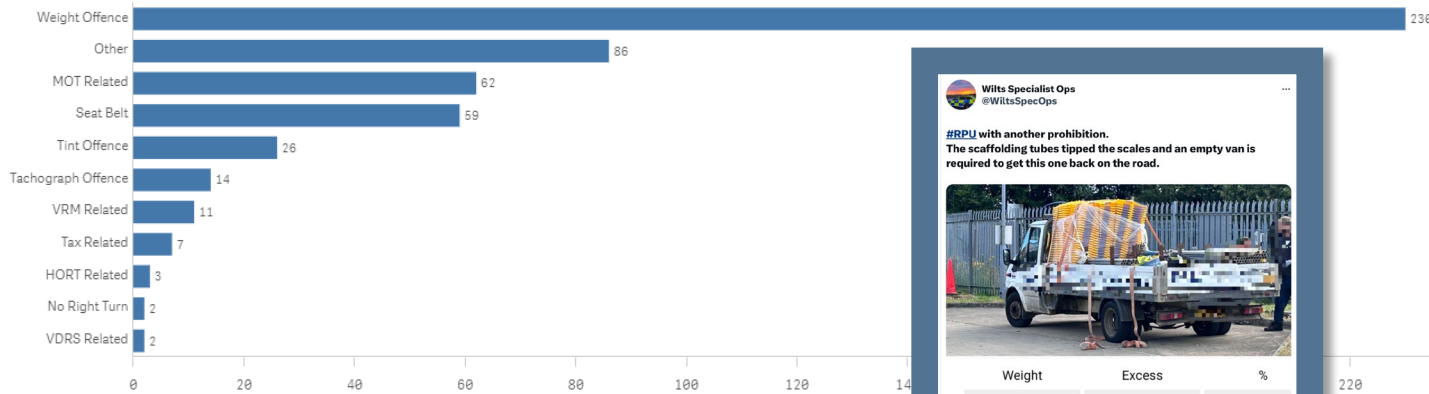

Activity - Non-Endorsable Offences