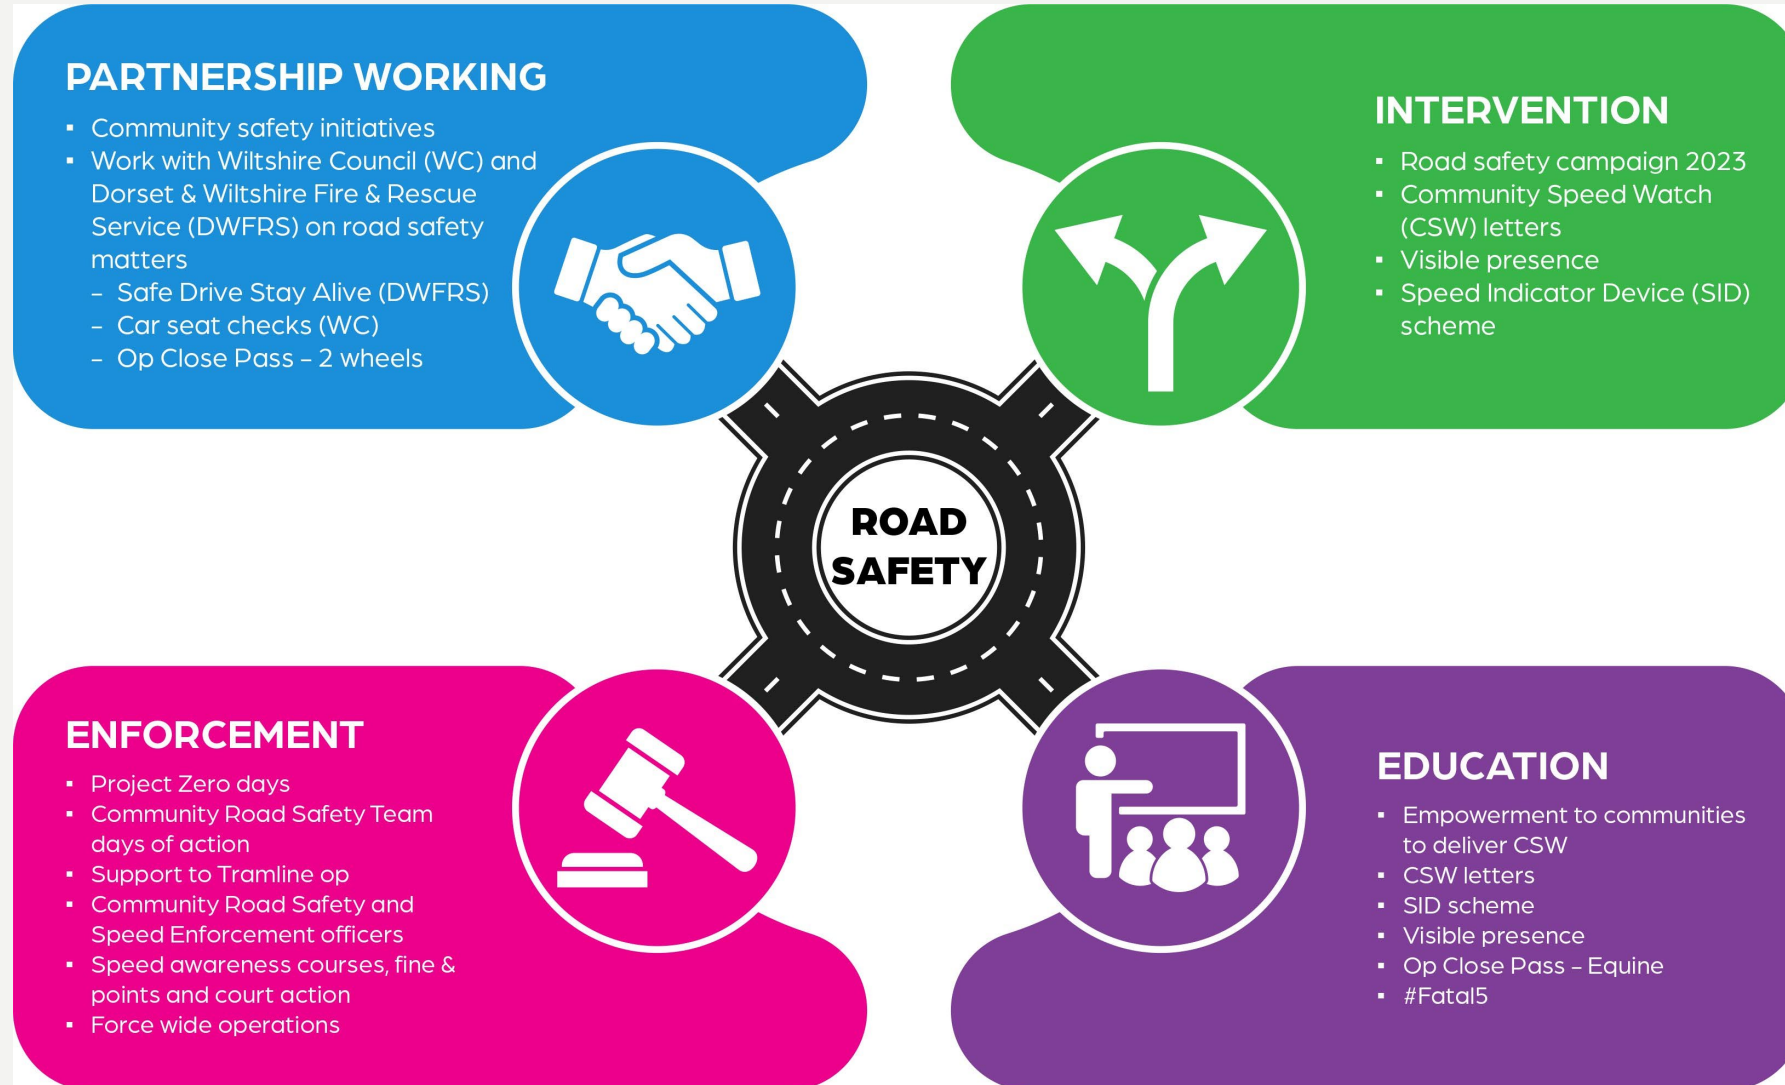

In 2017, 27% - over a quarter - of those who died in cars on the road were not wearing seat belts.

You can be fined up to £500 for not wearing a seat belt.

Wearing a seat belt not only helps protect your safety, it helps protect the safety of others.

Only one person is allowed in each seat fitted with a seat belt. Never use the same seat belt across two or more passengers.

As a passenger over the age of 14 it's your responsibility to ensure you're wearing a seat belt. Failure to do so could result in a fine.

Find out car seat requirements and further information by visiting [child car seats: the law](#).

• Community Road Safety Team; what we do

Community Speed Watch

CSW

• CSW – Chippenham area - Data since July 2020 to 22 August 2024

• Wider work recently

Our Roads Policing Unit (RPU) in the last quarter, covering **May to July** issued over **1551 tickets** to motorists, for numerous road related offences. The most common offences they are coming across are as follows: