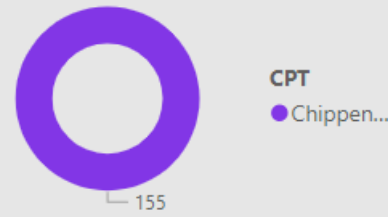

Activity by CPT