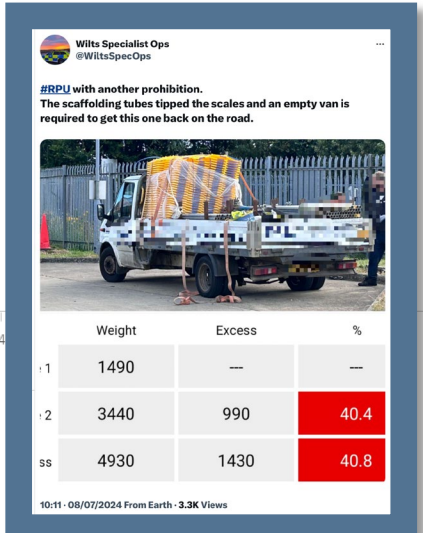

• Wider work recently

Our Roads Policing Unit (RPU) in the last quarter, covering **May to July** issued over **1551 tickets** to motorists, for numerous road related offences. The most common offences they are coming across are as follows:

This vehicle's MOT has expired

MOT expired on 19 March 2024

02:57 · 31/07/2024 From Earth · 2.2K Views