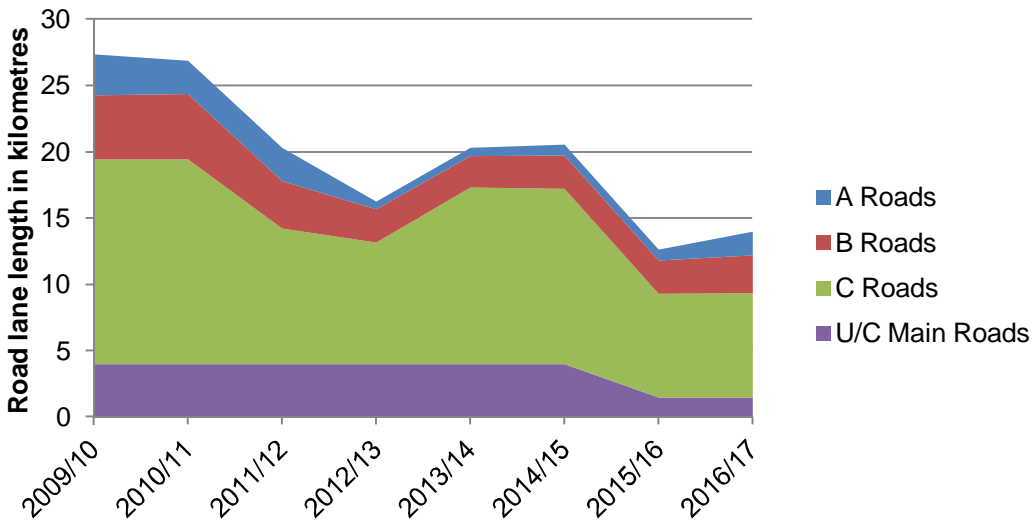

Amesbury Area Board Roads in Poor Condition

Bradford on Avon Roads in poor condition

Calne Area Board Roads in poor condition

Chippenham Area Board Roads in poor condition

Corsham Area Board Roads in poor condition

Chippenham Area Board Roads in poor condition

Corsham Area Board Roads in poor condition

Devizes Area Board Roads in poor condition

Malmesbury Area Board Roads in poor condition

Melksham Area Board Roads in poor condition

Pewsey Area Board Roads in poor condition

Royal Wootton Bassett and Cricklade Roads in poor condition

Salisbury Area Board Roads in poor condition

South West Wiltshire Roads in poor condition

Southern Wiltshire Roads in poor condition

Tidworth Area Board Roads in poor condition

Trowbridge Area Board Roads in poor condition

Warminster Area Board Roads in poor condition

Westbury Area Board Roads in poor condition