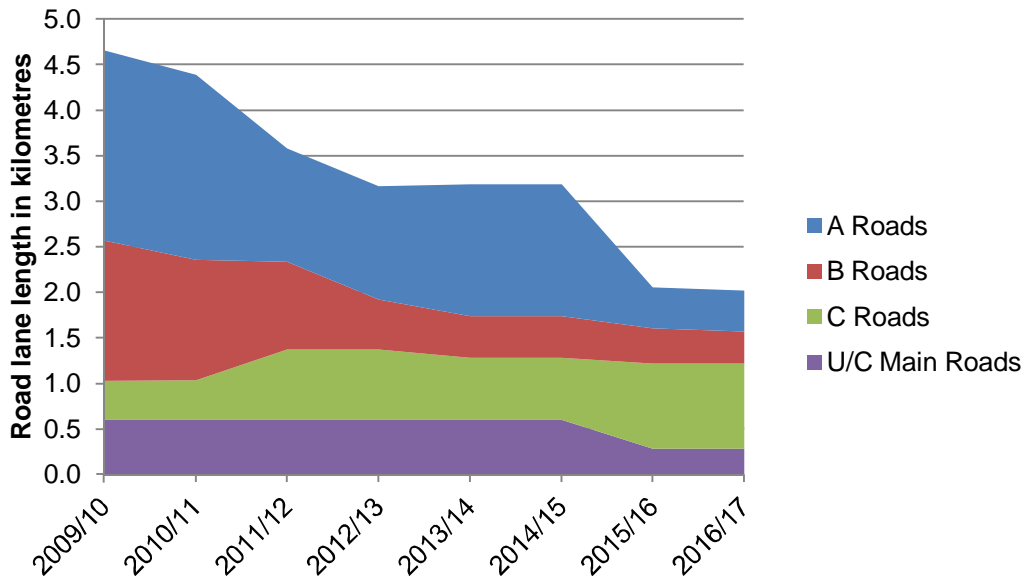

Pewsey Area Board Roads in poor condition

Royal Wootton Bassett and Cricklade Roads in poor condition

Salisbury Area Board Roads in poor condition

South West Wiltshire Roads in poor condition

Southern Wiltshire Roads in poor condition

Tidworth Area Board Roads in poor condition

Trowbridge Area Board Roads in poor condition

Warminster Area Board Roads in poor condition

Westbury Area Board Roads in poor condition