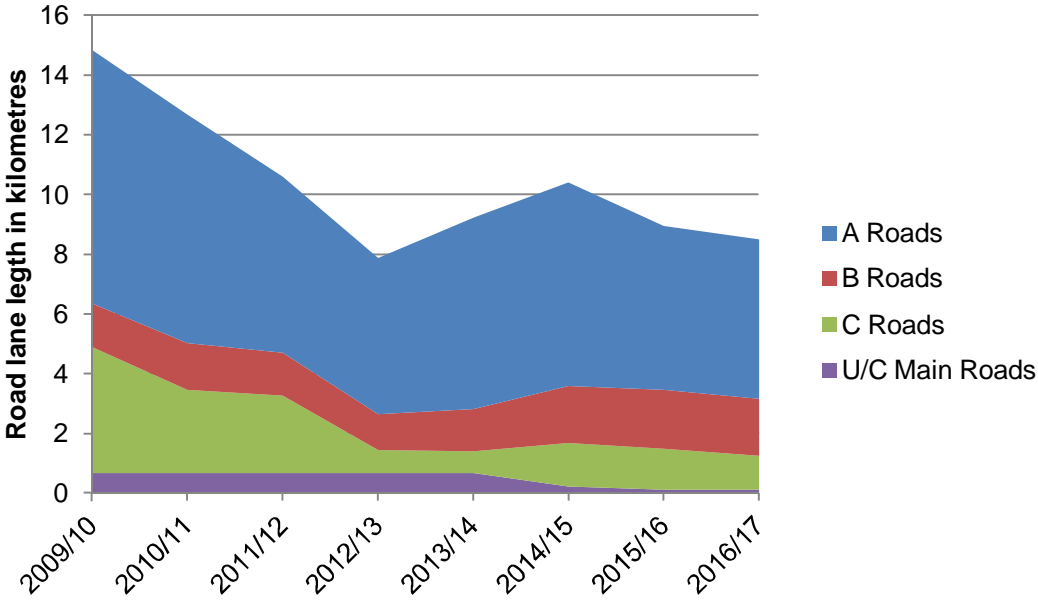

Amesbury Area Board Roads in Poor Condition

Bradford on Avon Roads in poor condition

Calne Area Board Roads in poor condition

Chippenham Area Board Roads in poor condition

Corsham Area Board Roads in poor condition

Chippenham Area Board Roads in poor condition

Corsham Area Board Roads in poor condition

Devizes Area Board Roads in poor condition

Malmesbury Area Board Roads in poor condition

Melksham Area Board Roads in poor condition

Pewsey Area Board Roads in poor condition

Royal Wootton Bassett and Cricklade Roads in poor condition

Salisbury Area Board Roads in poor condition

South West Wiltshire Roads in poor condition

Southern Wiltshire Roads in poor condition

Tidworth Area Board Roads in poor condition

Trowbridge Area Board Roads in poor condition

Warminster Area Board Roads in poor condition

Westbury Area Board Roads in poor condition