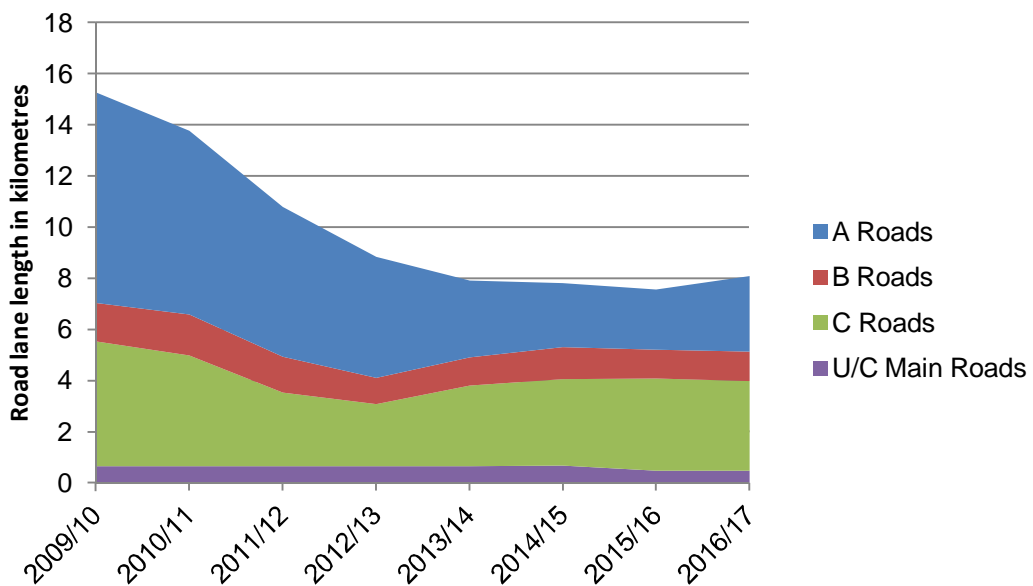

Amesbury Area Board Roads in Poor Condition

Bradford on Avon Roads in poor condition

Calne Area Board Roads in poor condition

Chippenham Area Board Roads in poor condition

Corsham Area Board Roads in poor condition

Chippenham Area Board Roads in poor condition

Corsham Area Board Roads in poor condition

Devizes Area Board Roads in poor condition

Malmesbury Area Board Roads in poor condition

Melksham Area Board Roads in poor condition