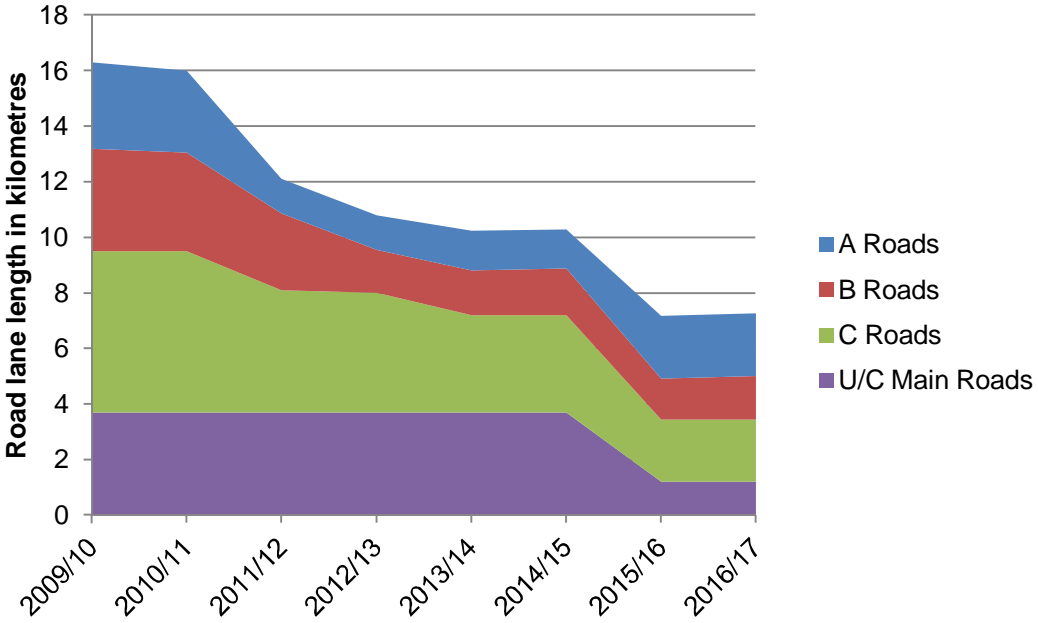

Amesbury Area Board Roads in Poor Condition

Bradford on Avon Roads in poor condition

Calne Area Board Roads in poor condition

Chippenham Area Board Roads in poor condition

Corsham Area Board Roads in poor condition

Chippenham Area Board Roads in poor condition

Corsham Area Board Roads in poor condition

Devizes Area Board Roads in poor condition

Malmesbury Area Board Roads in poor condition

Melksham Area Board Roads in poor condition

Pewsey Area Board Roads in poor condition

Royal Wootton Bassett and Cricklade Roads in poor condition

Salisbury Area Board Roads in poor condition

South West Wiltshire Roads in poor condition

Southern Wiltshire Roads in poor condition

Tidworth Area Board Roads in poor condition

Trowbridge Area Board Roads in poor condition

Warminster Area Board Roads in poor condition

Westbury Area Board Roads in poor condition