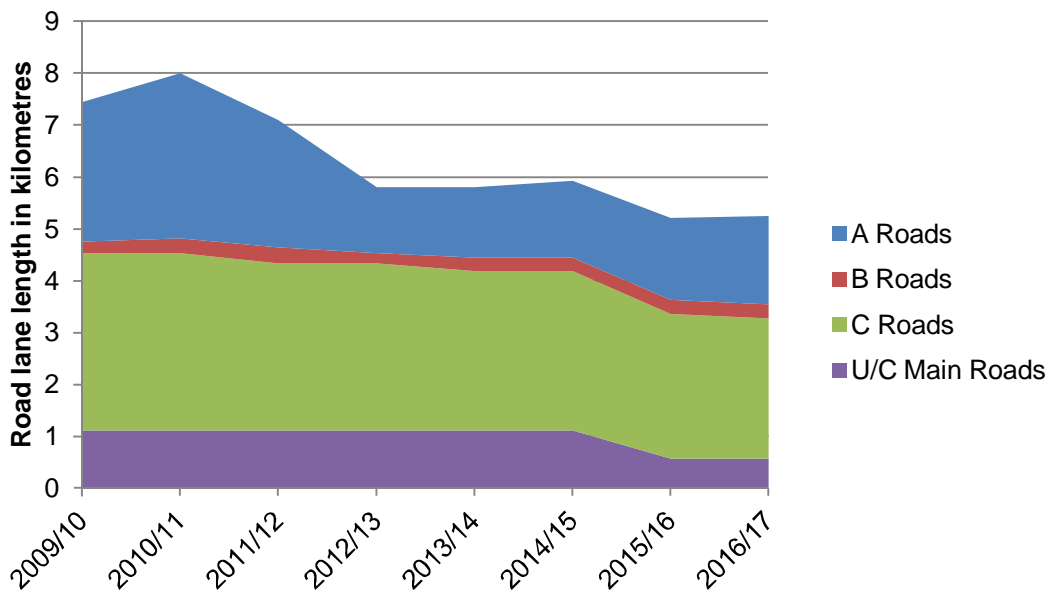

Chippenham Area Board Roads in poor condition

Corsham Area Board Roads in poor condition

Devizes Area Board Roads in poor condition

Malmesbury Area Board Roads in poor condition

Melksham Area Board Roads in poor condition

Pewsey Area Board Roads in poor condition

Royal Wootton Bassett and Cricklade Roads in poor condition

Salisbury Area Board Roads in poor condition

South West Wiltshire Roads in poor condition

Southern Wiltshire Roads in poor condition