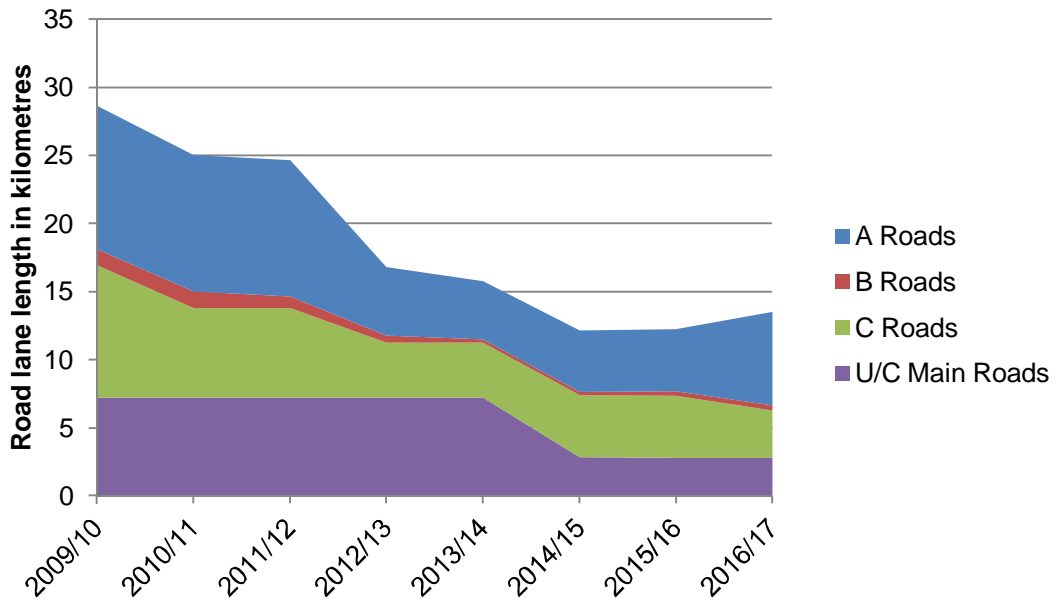

Chippenham Area Board Roads in poor condition

Corsham Area Board Roads in poor condition

Devizes Area Board Roads in poor condition

Malmesbury Area Board Roads in poor condition

Melksham Area Board Roads in poor condition

Pewsey Area Board Roads in poor condition

Royal Wootton Bassett and Cricklade Roads in poor condition

Salisbury Area Board Roads in poor condition

South West Wiltshire Roads in poor condition

Southern Wiltshire Roads in poor condition