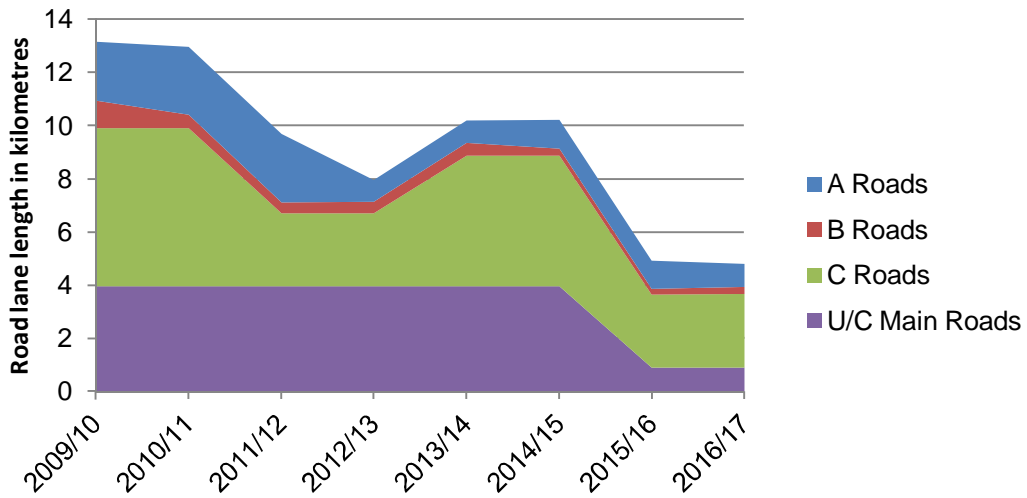

Amesbury Area Board Roads in Poor Condition

Bradford on Avon Roads in poor condition

Calne Area Board Roads in poor condition

Chippenham Area Board Roads in poor condition

Corsham Area Board Roads in poor condition

Chippenham Area Board Roads in poor condition

Corsham Area Board Roads in poor condition

Devizes Area Board Roads in poor condition

Malmesbury Area Board Roads in poor condition

Melksham Area Board Roads in poor condition