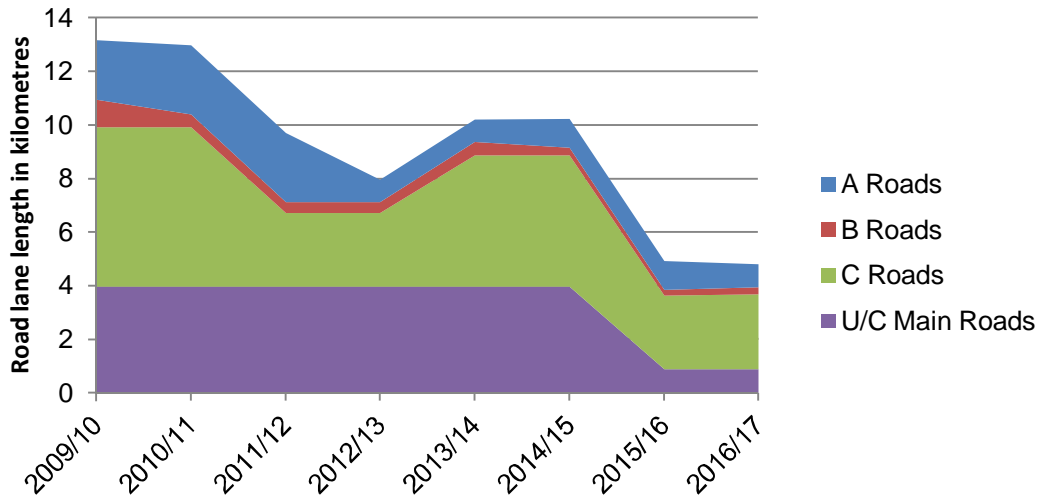

Amesbury Area Board Roads in Poor Condition

Bradford on Avon Roads in poor condition

Calne Area Board Roads in poor condition

Chippenham Area Board Roads in poor condition

Corsham Area Board Roads in poor condition

Chippenham Area Board Roads in poor condition

Corsham Area Board Roads in poor condition

Devizes Area Board Roads in poor condition

Malmesbury Area Board Roads in poor condition

Melksham Area Board Roads in poor condition

Pewsey Area Board Roads in poor condition

Royal Wootton Bassett and Cricklade Roads in poor condition

Salisbury Area Board Roads in poor condition

South West Wiltshire Roads in poor condition

Southern Wiltshire Roads in poor condition