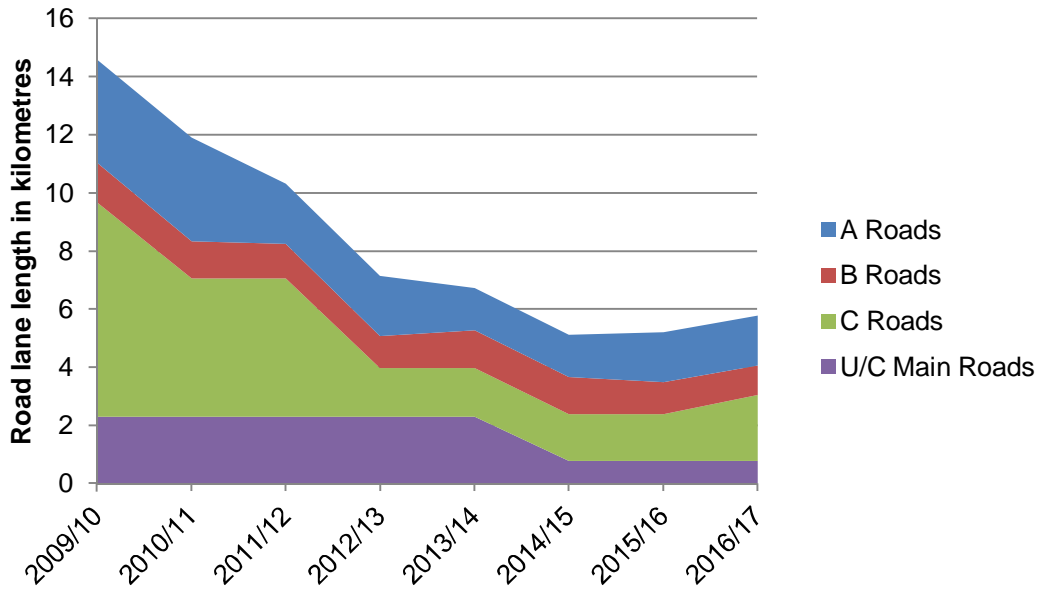

Pewsey Area Board Roads in poor condition

Royal Wootton Bassett and Cricklade Roads in poor condition

Salisbury Area Board Roads in poor condition

South West Wiltshire Roads in poor condition

Southern Wiltshire Roads in poor condition

Tidworth Area Board Roads in poor condition

Trowbridge Area Board Roads in poor condition

Warminster Area Board Roads in poor condition

Westbury Area Board Roads in poor condition