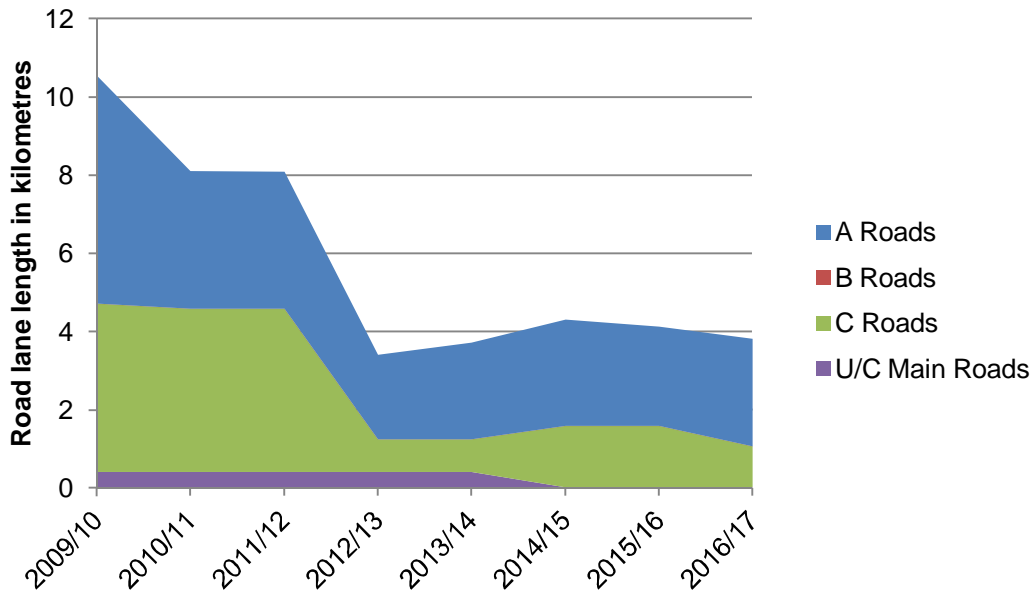

Pewsey Area Board Roads in poor condition

Royal Wootton Bassett and Cricklade Roads in poor condition

Salisbury Area Board Roads in poor condition

South West Wiltshire Roads in poor condition

Southern Wiltshire Roads in poor condition

Tidworth Area Board Roads in poor condition

Trowbridge Area Board Roads in poor condition

Warminster Area Board Roads in poor condition

Westbury Area Board Roads in poor condition