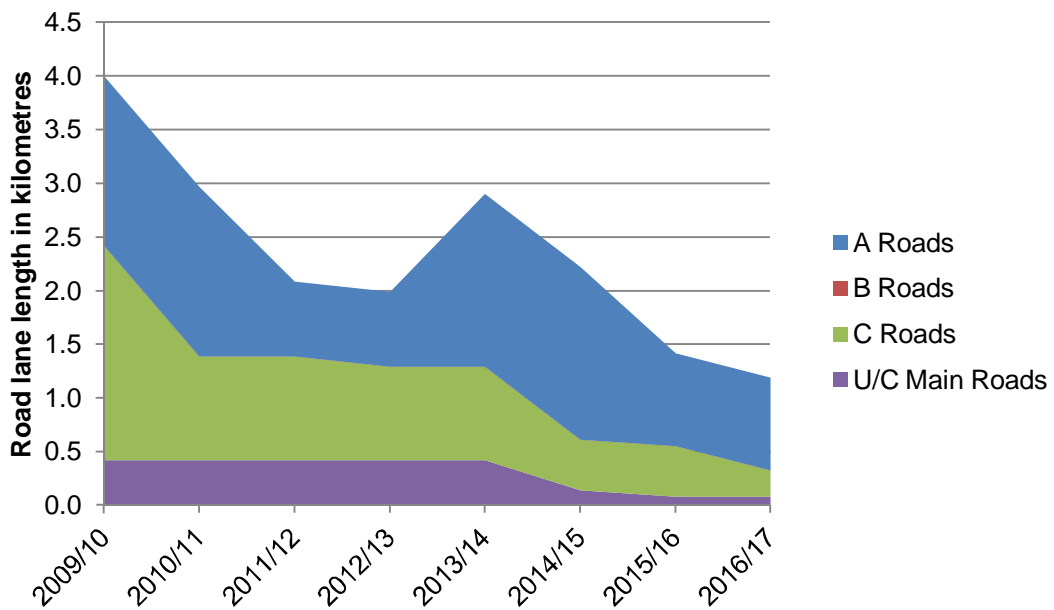

Chippenham Area Board Roads in poor condition

Corsham Area Board Roads in poor condition

Devizes Area Board Roads in poor condition

Malmesbury Area Board Roads in poor condition

Melksham Area Board Roads in poor condition

Pewsey Area Board Roads in poor condition

Royal Wootton Bassett and Cricklade Roads in poor condition

Salisbury Area Board Roads in poor condition

South West Wiltshire Roads in poor condition

Southern Wiltshire Roads in poor condition