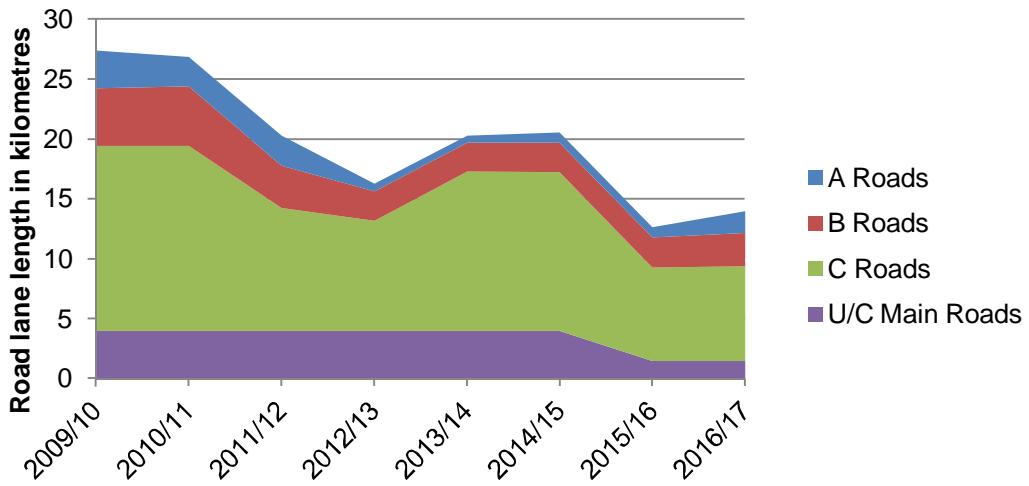

Amesbury Area Board Roads in Poor Condition

Bradford on Avon Roads in poor condition

Calne Area Board Roads in poor condition

Chippenham Area Board Roads in poor condition

Corsham Area Board Roads in poor condition

Chippenham Area Board Roads in poor condition

Corsham Area Board Roads in poor condition

Devizes Area Board Roads in poor condition

Malmesbury Area Board Roads in poor condition

Melksham Area Board Roads in poor condition