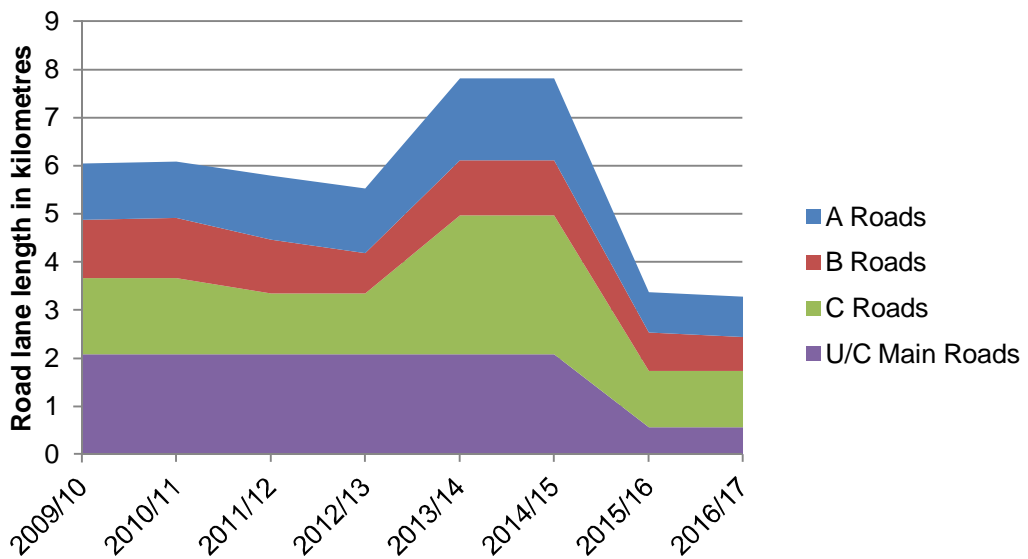

Pewsey Area Board Roads in poor condition

Royal Wootton Bassett and Cricklade Roads in poor condition

Salisbury Area Board Roads in poor condition

South West Wiltshire Roads in poor condition

Southern Wiltshire Roads in poor condition

Tidworth Area Board Roads in poor condition

Trowbridge Area Board Roads in poor condition

Warminster Area Board Roads in poor condition

Westbury Area Board Roads in poor condition