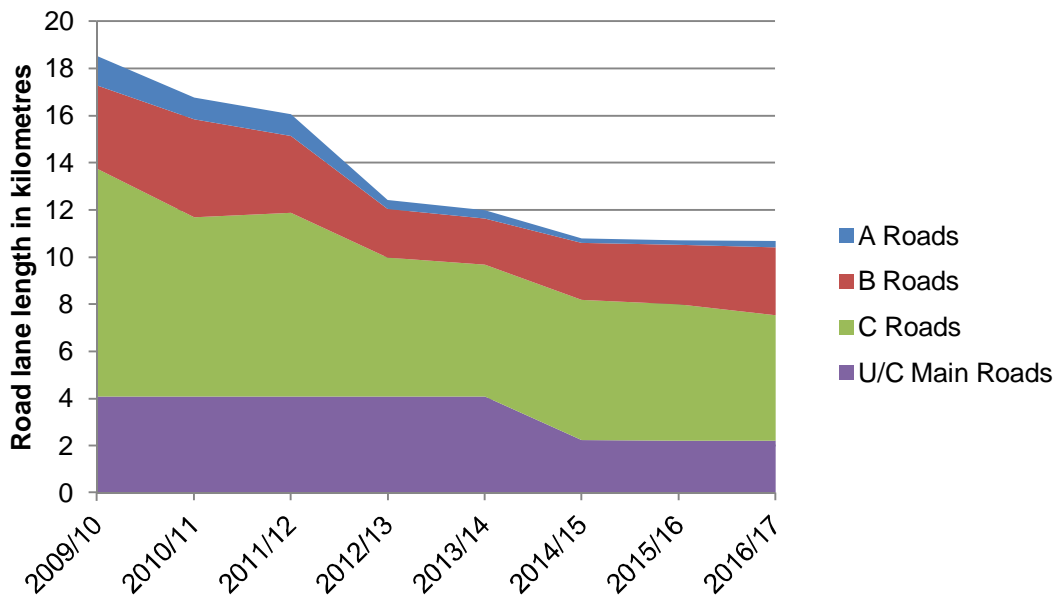

Chippenham Area Board Roads in poor condition

Corsham Area Board Roads in poor condition

Devizes Area Board Roads in poor condition

Malmesbury Area Board Roads in poor condition

Melksham Area Board Roads in poor condition

Pewsey Area Board Roads in poor condition

Royal Wootton Bassett and Cricklade Roads in poor condition

Salisbury Area Board Roads in poor condition

South West Wiltshire Roads in poor condition

Southern Wiltshire Roads in poor condition