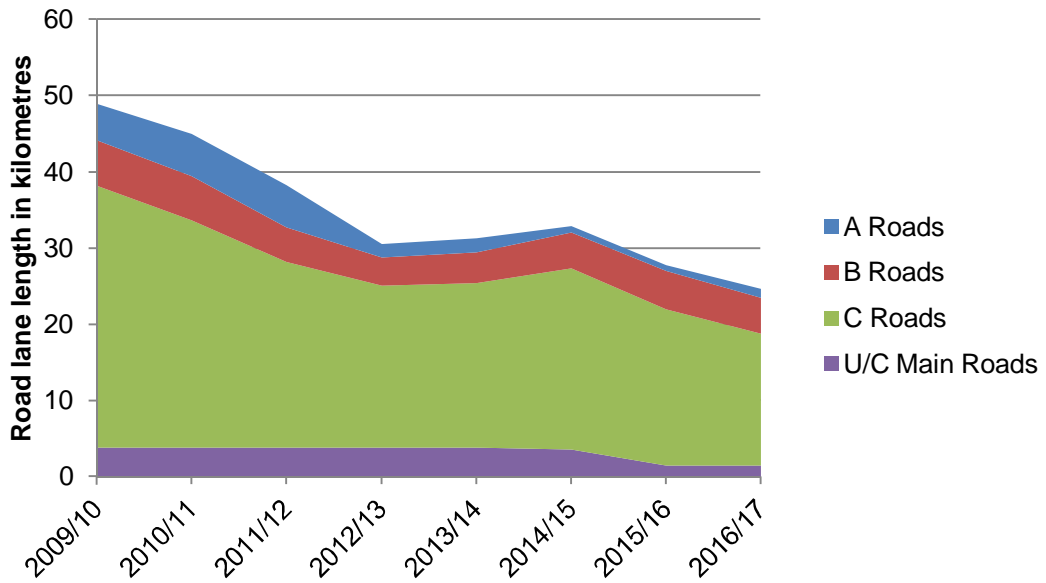

Chippenham Area Board Roads in poor condition

Corsham Area Board Roads in poor condition

Devizes Area Board Roads in poor condition

Malmesbury Area Board Roads in poor condition

Melksham Area Board Roads in poor condition

Pewsey Area Board Roads in poor condition

Royal Wootton Bassett and Cricklade Roads in poor condition

Salisbury Area Board Roads in poor condition

South West Wiltshire Roads in poor condition

Southern Wiltshire Roads in poor condition