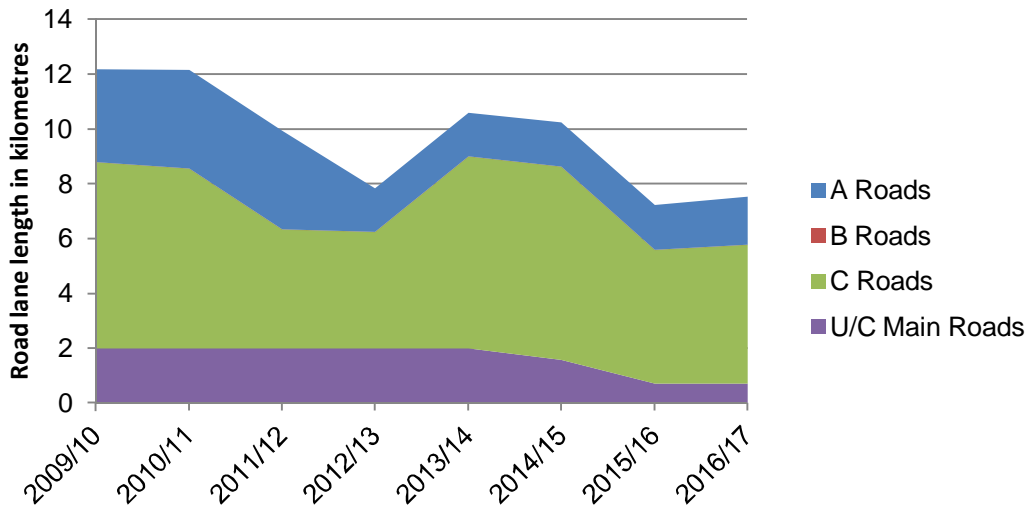

Amesbury Area Board Roads in Poor Condition

Bradford on Avon Roads in poor condition

Calne Area Board Roads in poor condition

Chippenham Area Board Roads in poor condition

Corsham Area Board Roads in poor condition

Chippenham Area Board Roads in poor condition

Corsham Area Board Roads in poor condition

Devizes Area Board Roads in poor condition

Malmesbury Area Board Roads in poor condition

Melksham Area Board Roads in poor condition