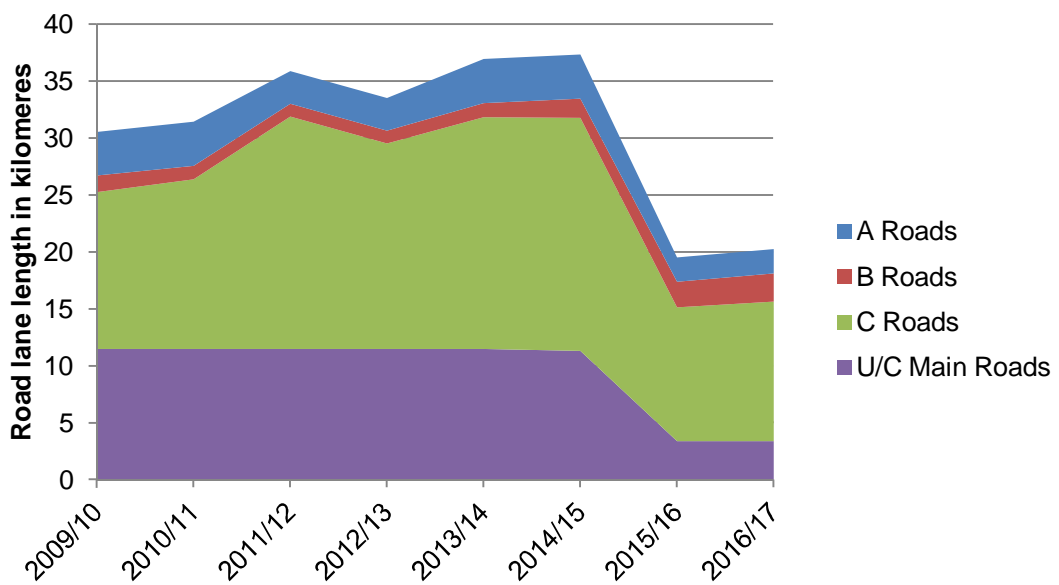

Pewsey Area Board Roads in poor condition

Royal Wootton Bassett and Cricklade Roads in poor condition

Salisbury Area Board Roads in poor condition

South West Wiltshire Roads in poor condition

Southern Wiltshire Roads in poor condition

Tidworth Area Board Roads in poor condition

Trowbridge Area Board Roads in poor condition

Warminster Area Board Roads in poor condition

Westbury Area Board Roads in poor condition