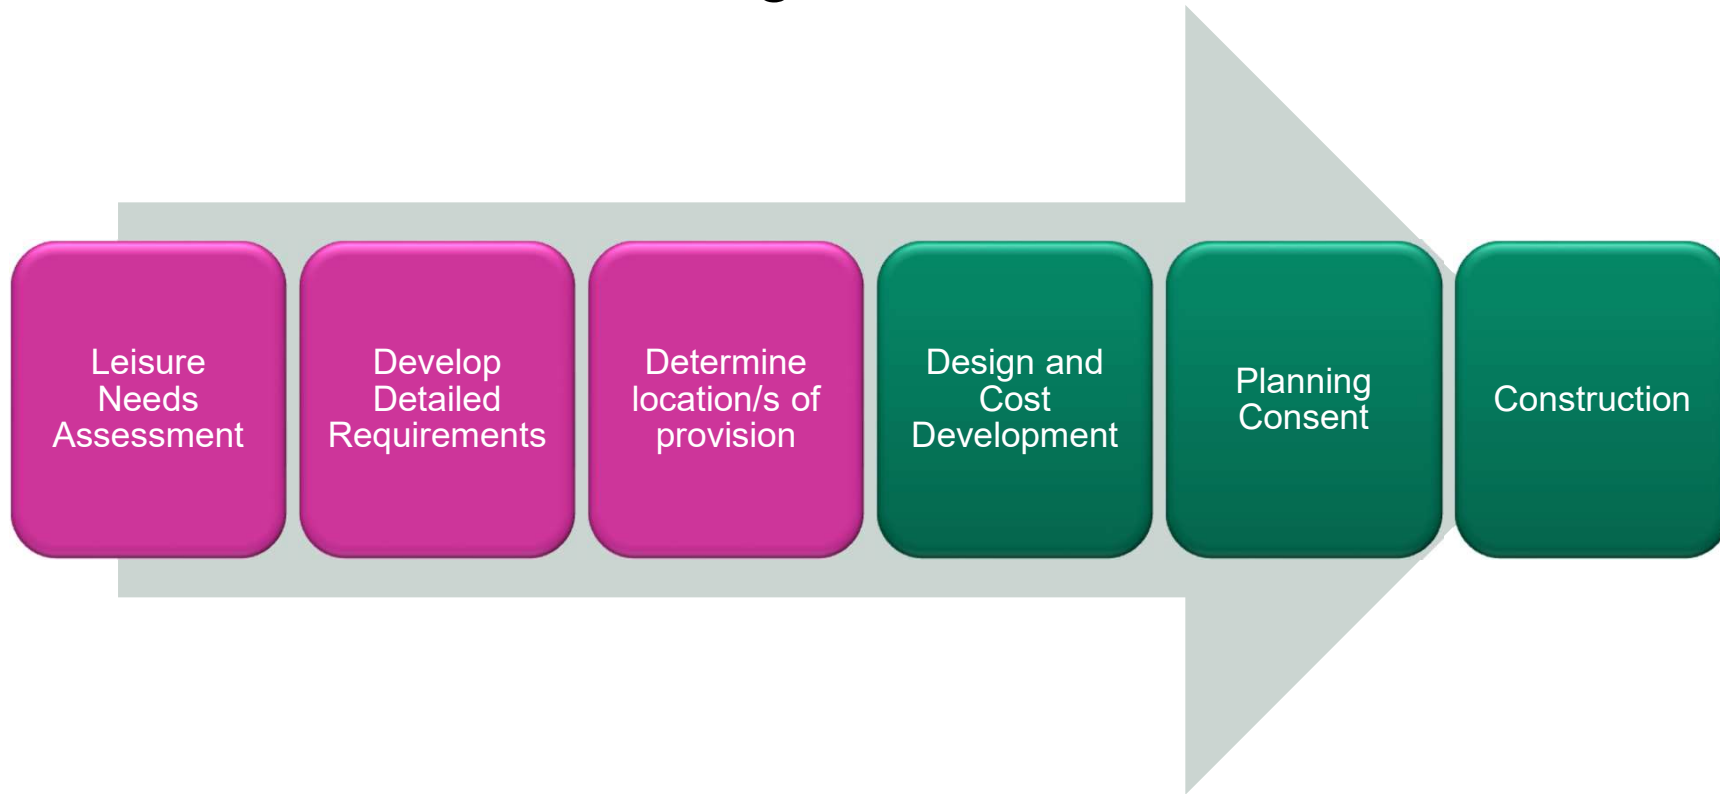

Trowbridge Leisure Provision Update

David Redfern – Assistant Director Leisure, Culture and Communities

Pathway

- This work will deliver stages 1,2 and 3

We hope to complete this work by autumn 2022.

Five Gold Stars

PUBLIC HEALTH
IMPACT

ECONOMIC
IMPACT

COMMUNITY
IMPACT

ENVIRONMENTAL
IMPACT

FINANCIAL
SUSTAINABILITY

Questions?