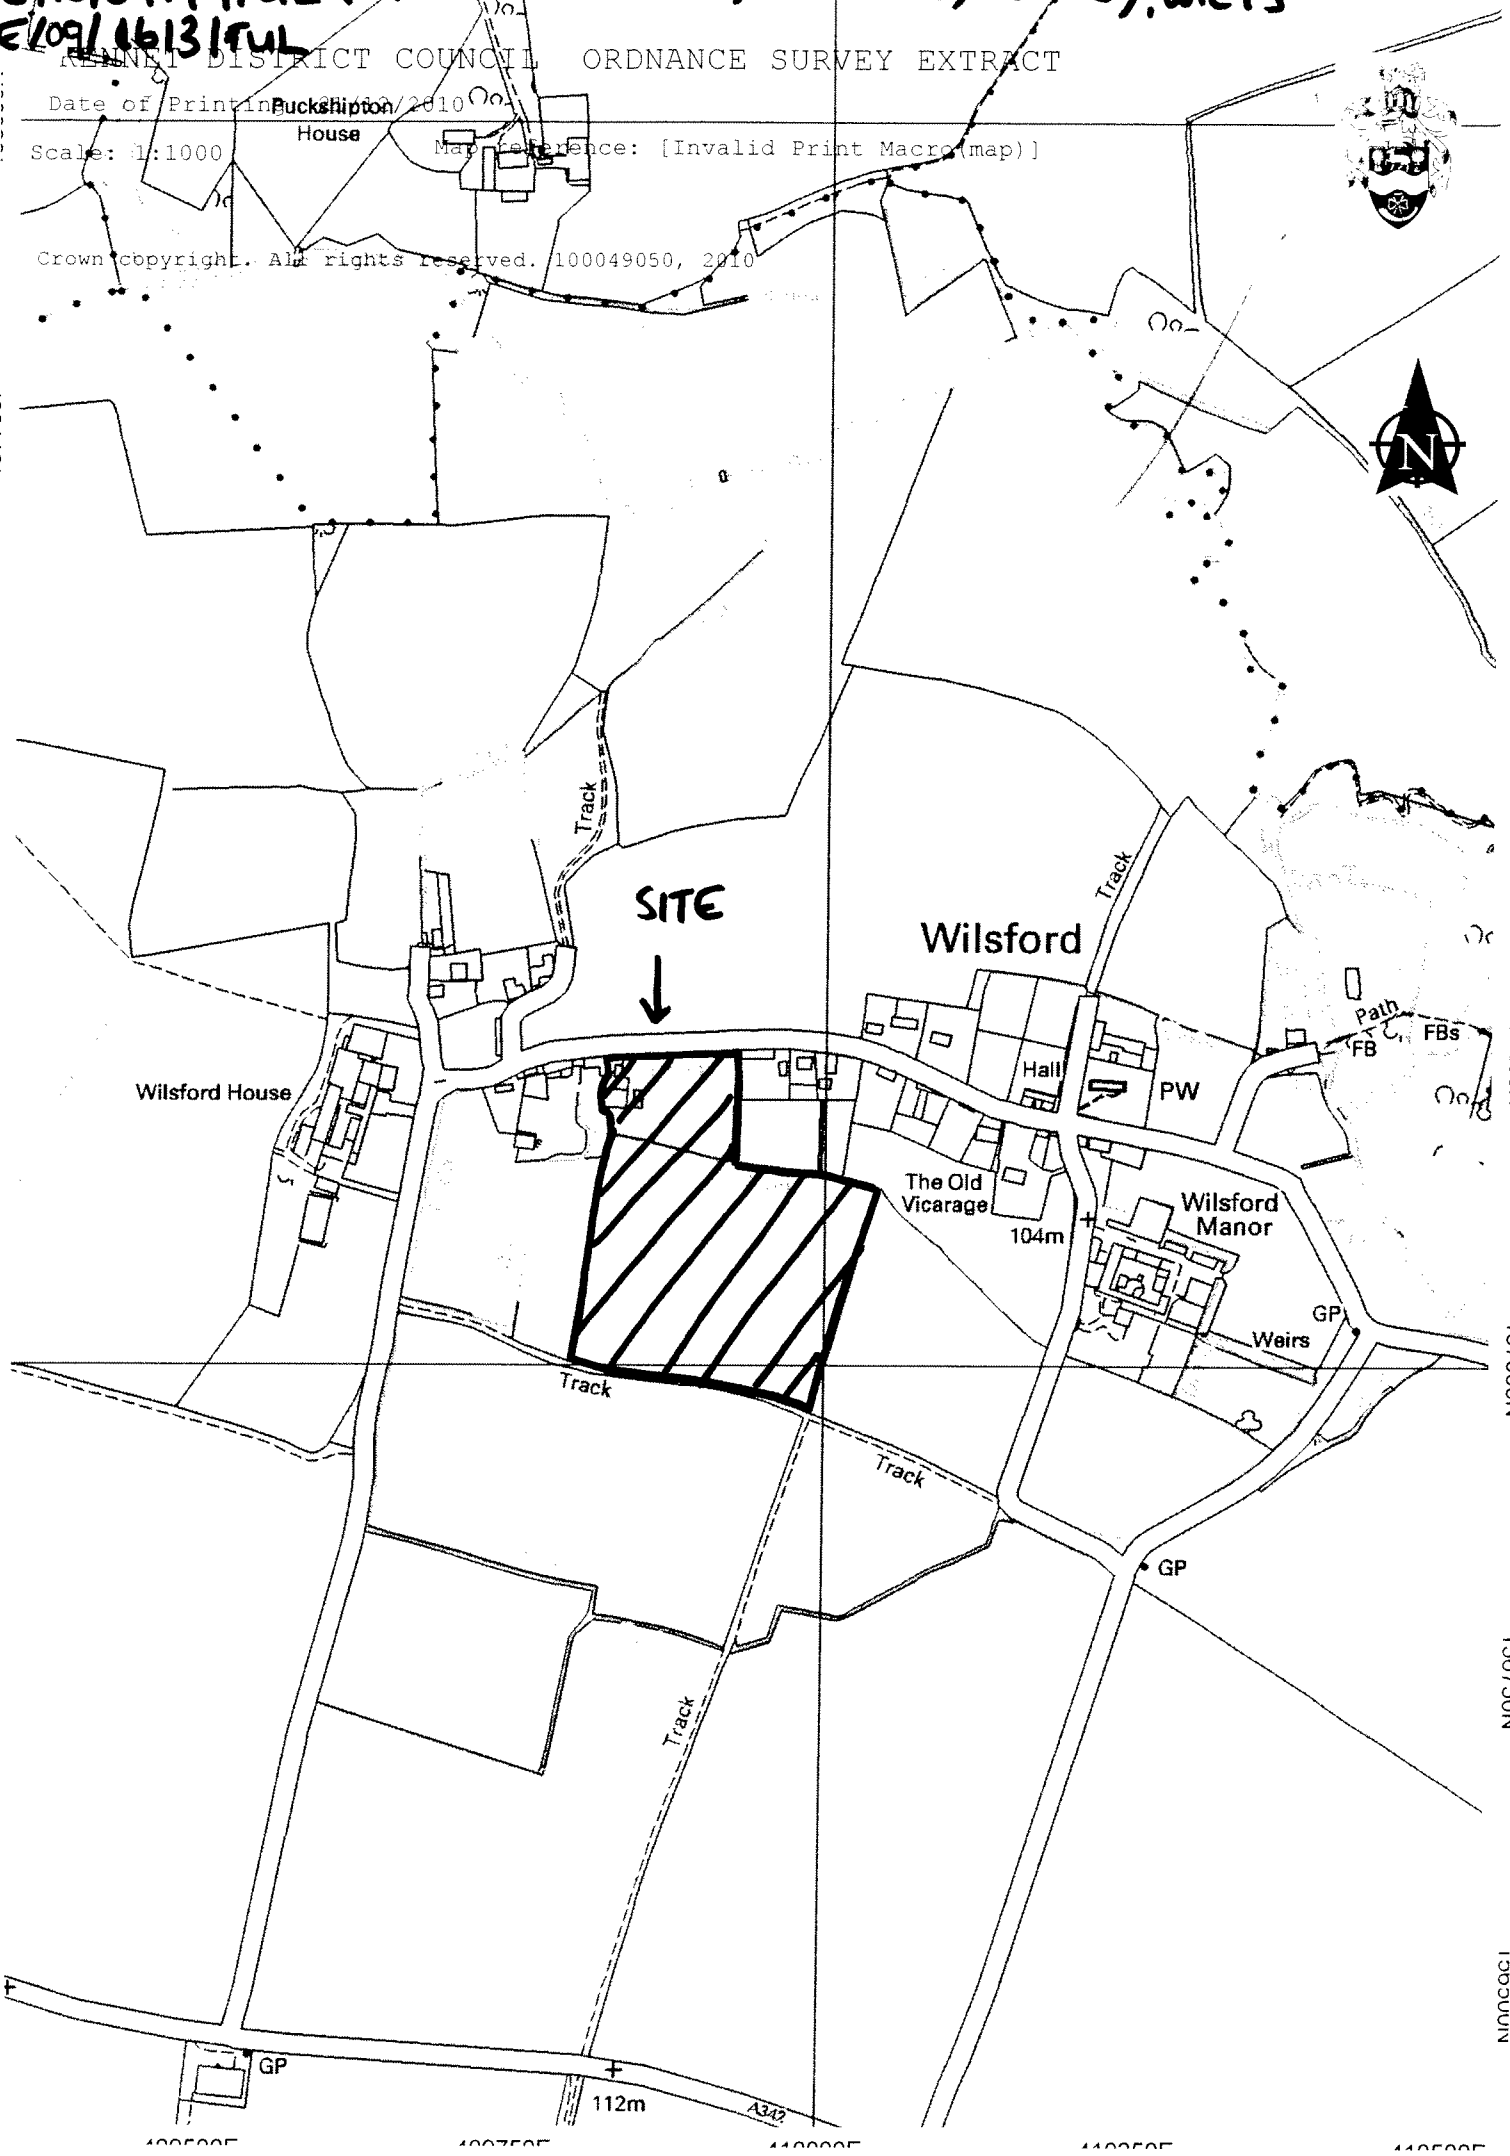

E/10/0714 HUL & YEW TREE FARM, WILSFORD, POUSEY, WILTS

E/09/1613/HUL

WILTSHIRE DISTRICT COUNCIL ORDNANCE SURVEY EXTRACT

Date of Printing: 10/03/2010

Scale: 1:1000

Map reference: [Invalid Print Macro (map)]

Crown copyright. All rights reserved. 100049050, 2010

NINC/CI
NINC/CI
NINC/CI
NINC/CI
NINC/CI
NINC/CI
NINC/CI
NINC/CI