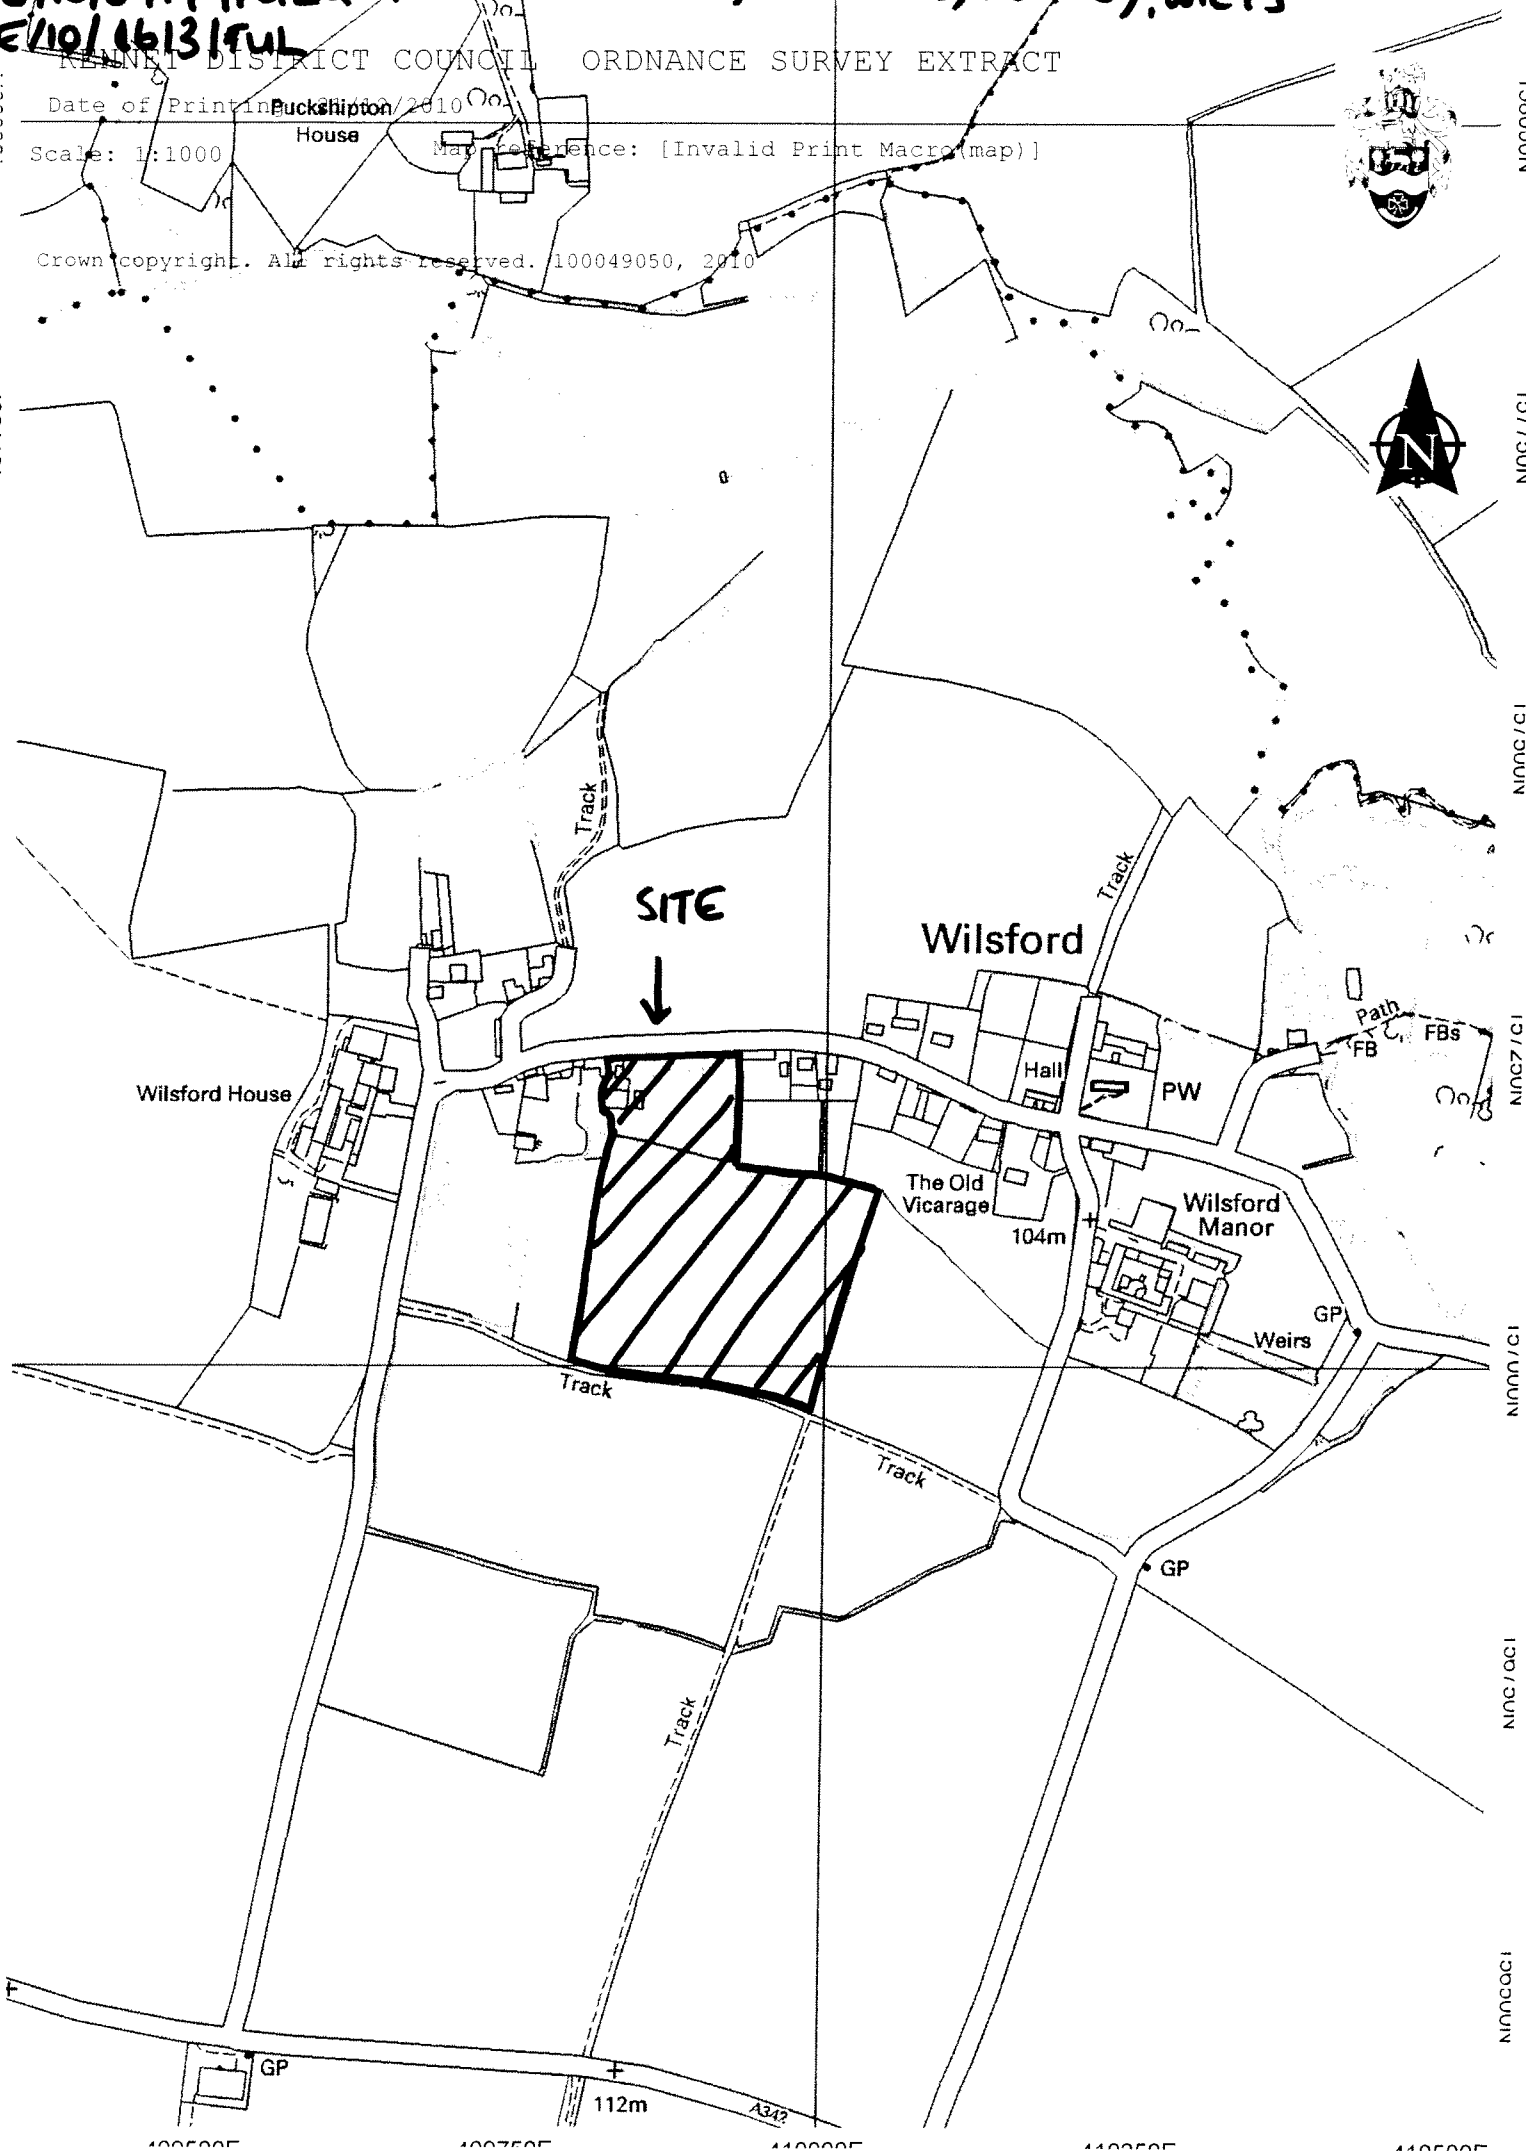

E/10/0714 FUL & YEW TREE FARM, WILSFORD, PUSEY, WILTS

E/10/1613/FUL

KENNET DISTRICT COUNCIL ORDNANCE SURVEY EXTRACT

Date of Print in Bucks/10/2010

Scale: 1:1000

Map reference: [Invalid Print Macro (map)]

Crown copyright. All rights reserved. 100049050, 2010

N1000001

N1000001

N1000001

N1000001

N1000001

N1000001

N1000001