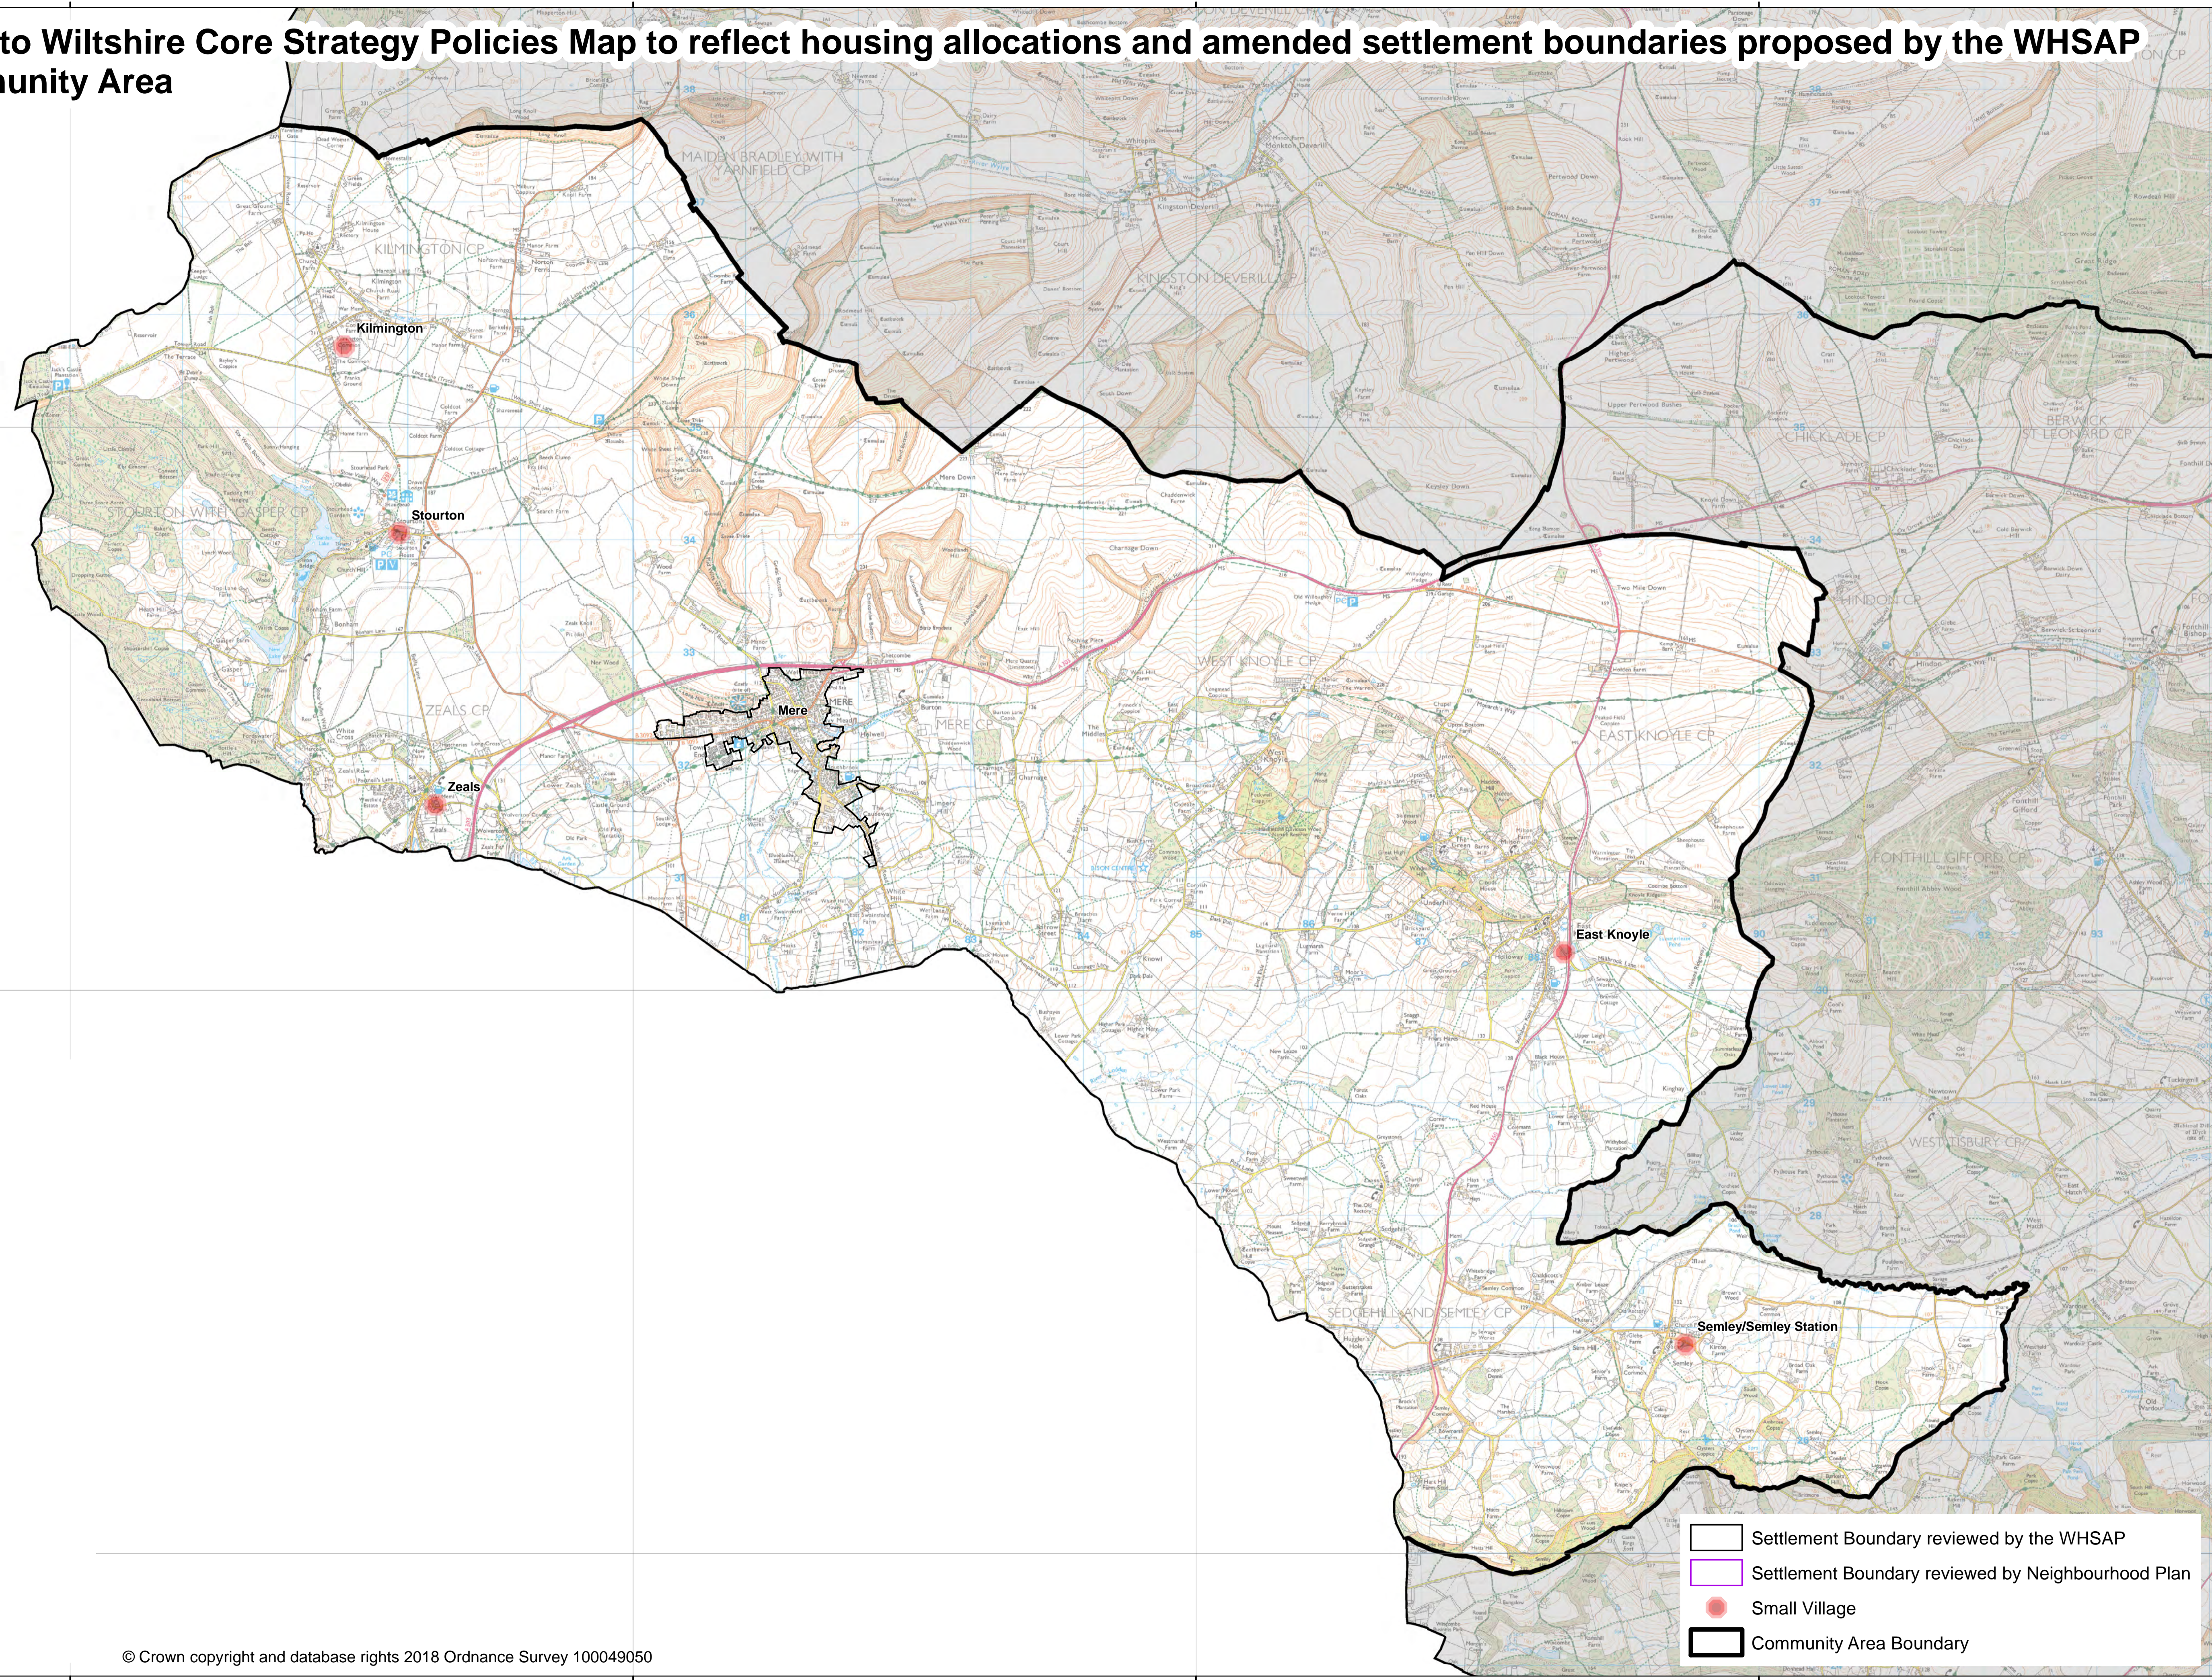

# Addendum to Wiltshire Core Strategy Policies Map to reflect housing allocations and amended settlement boundaries proposed by the WHSAP Mere Community Area

- Settlement Boundary reviewed by the WHSAP
- Settlement Boundary reviewed by Neighbourhood Plan
- Small Village
- Community Area Boundary