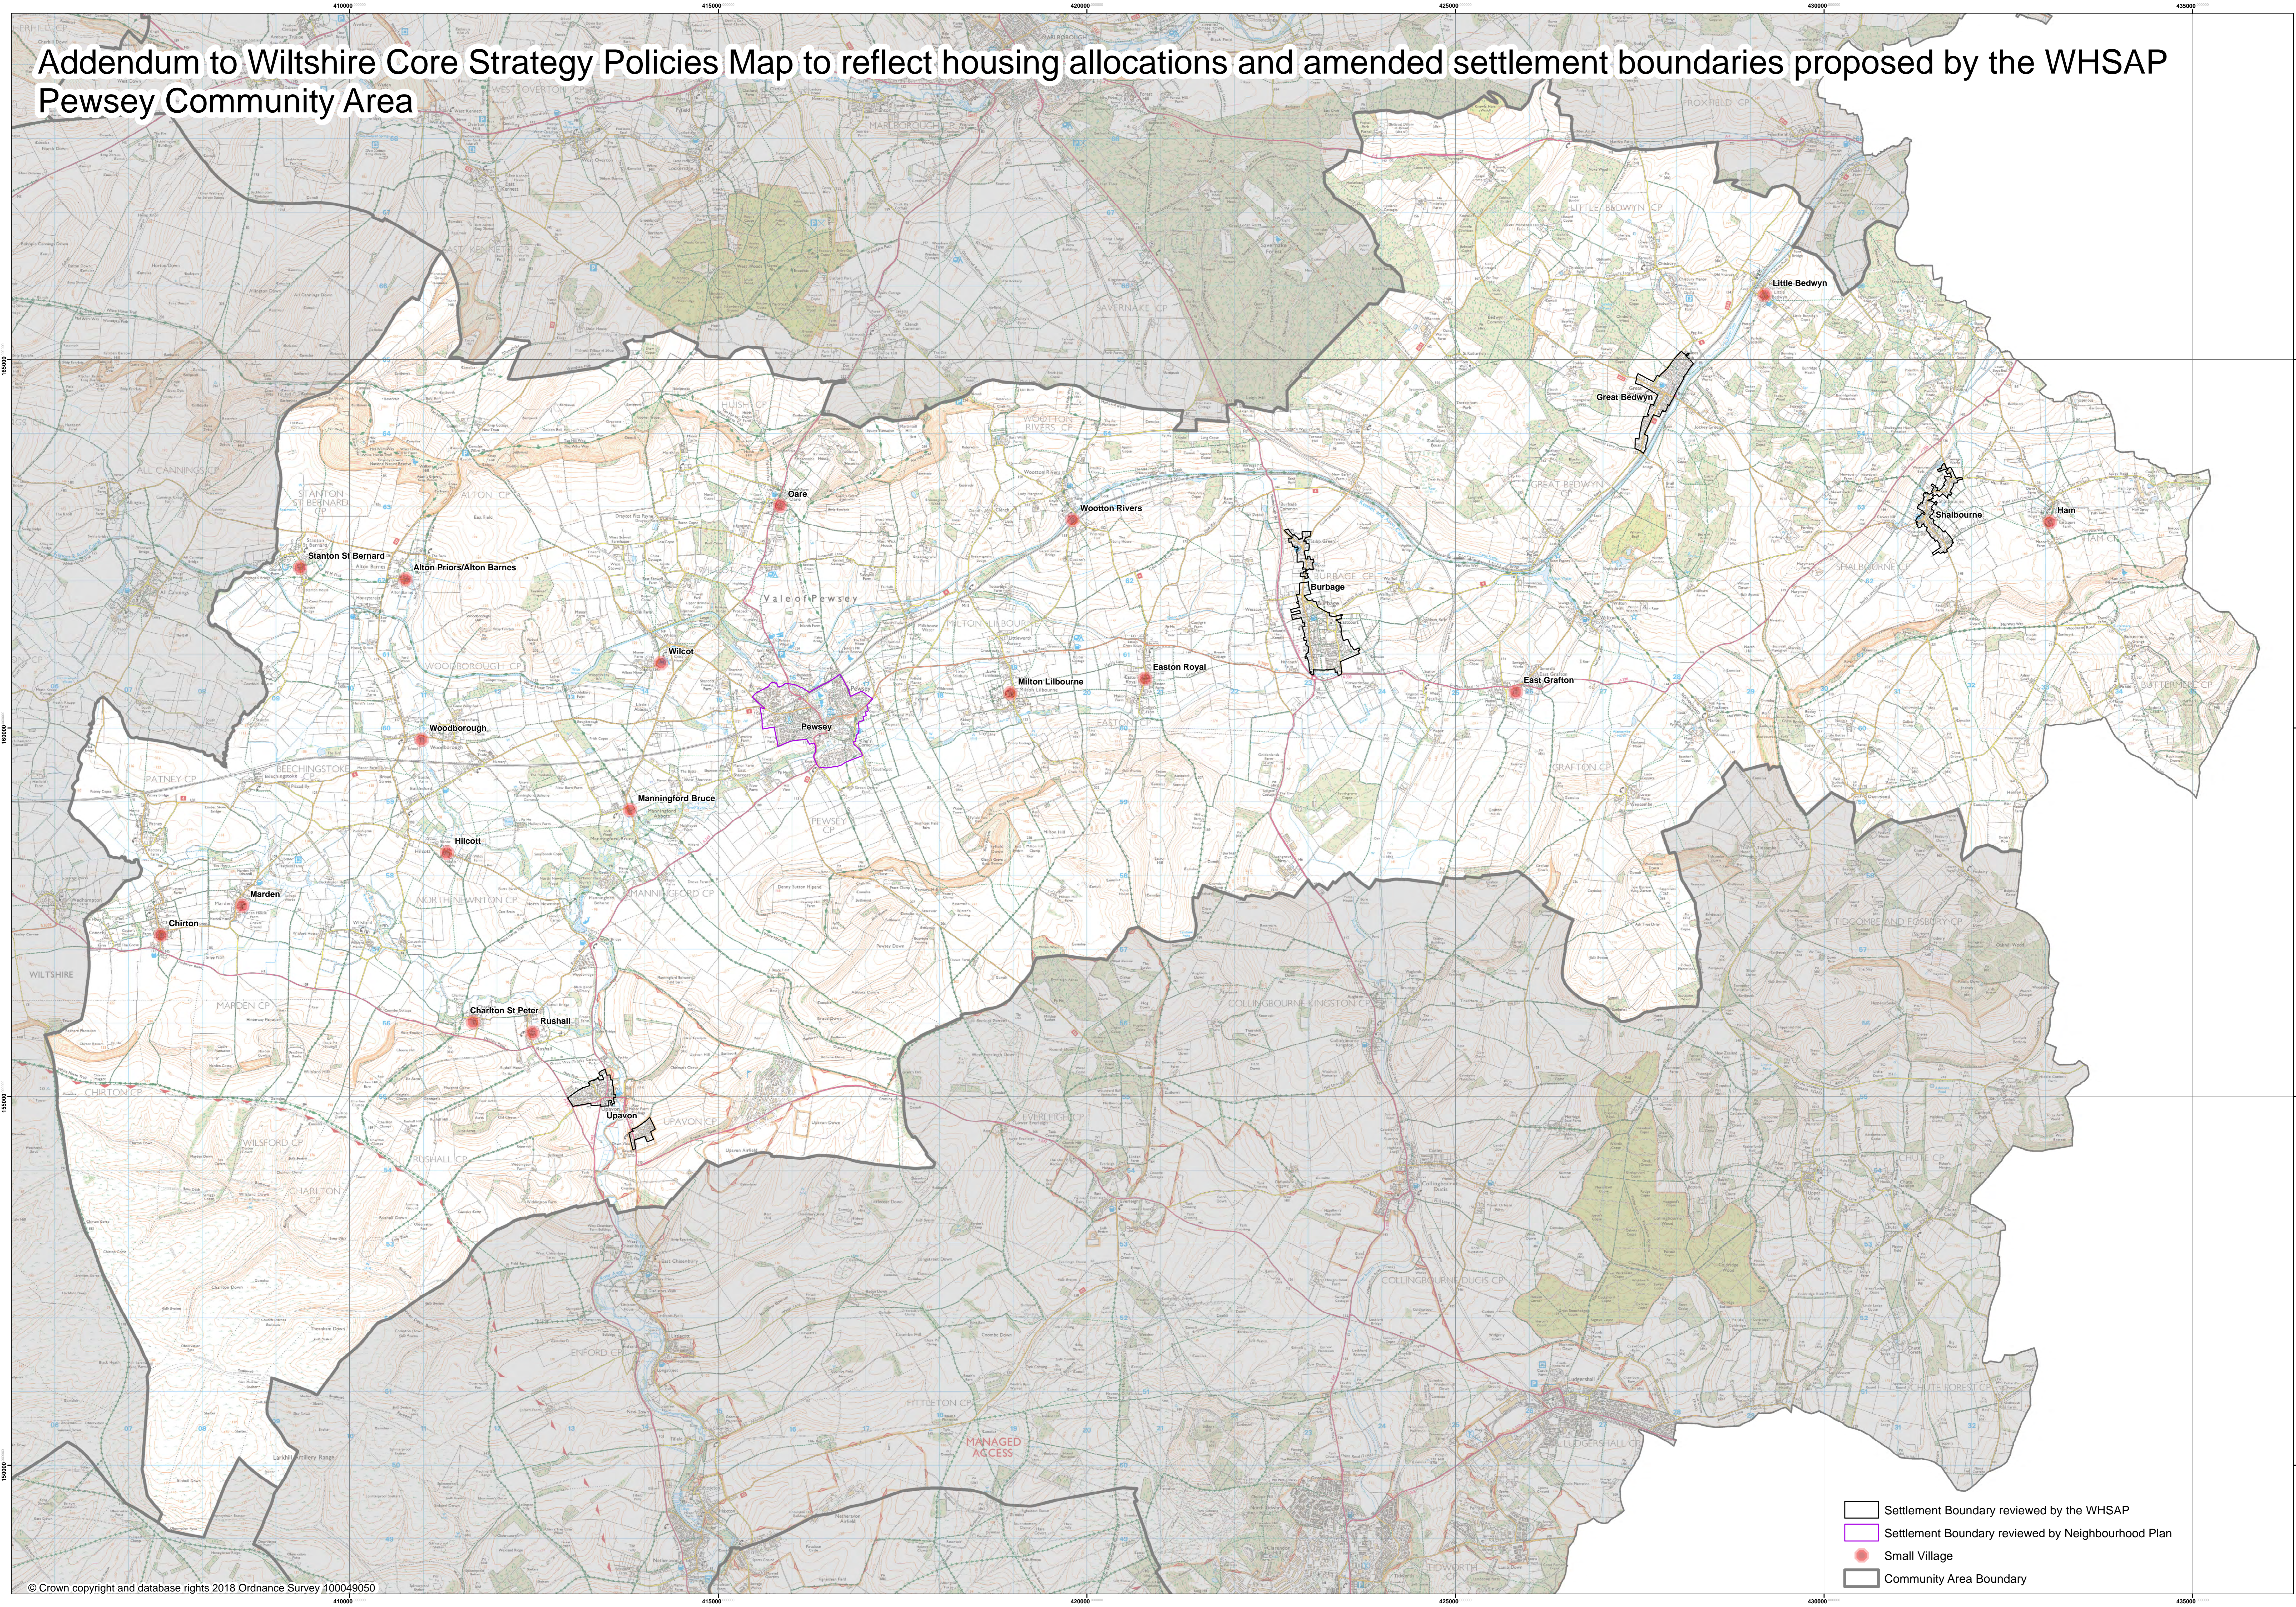

Addendum to Wiltshire Core Strategy Policies Map to reflect housing allocations and amended settlement boundaries proposed by the WHSAP Pewsey Community Area

-  Settlement Boundary reviewed by the WHSAP
-  Settlement Boundary reviewed by Neighbourhood Plan
-  Small Village
-  Community Area Boundary