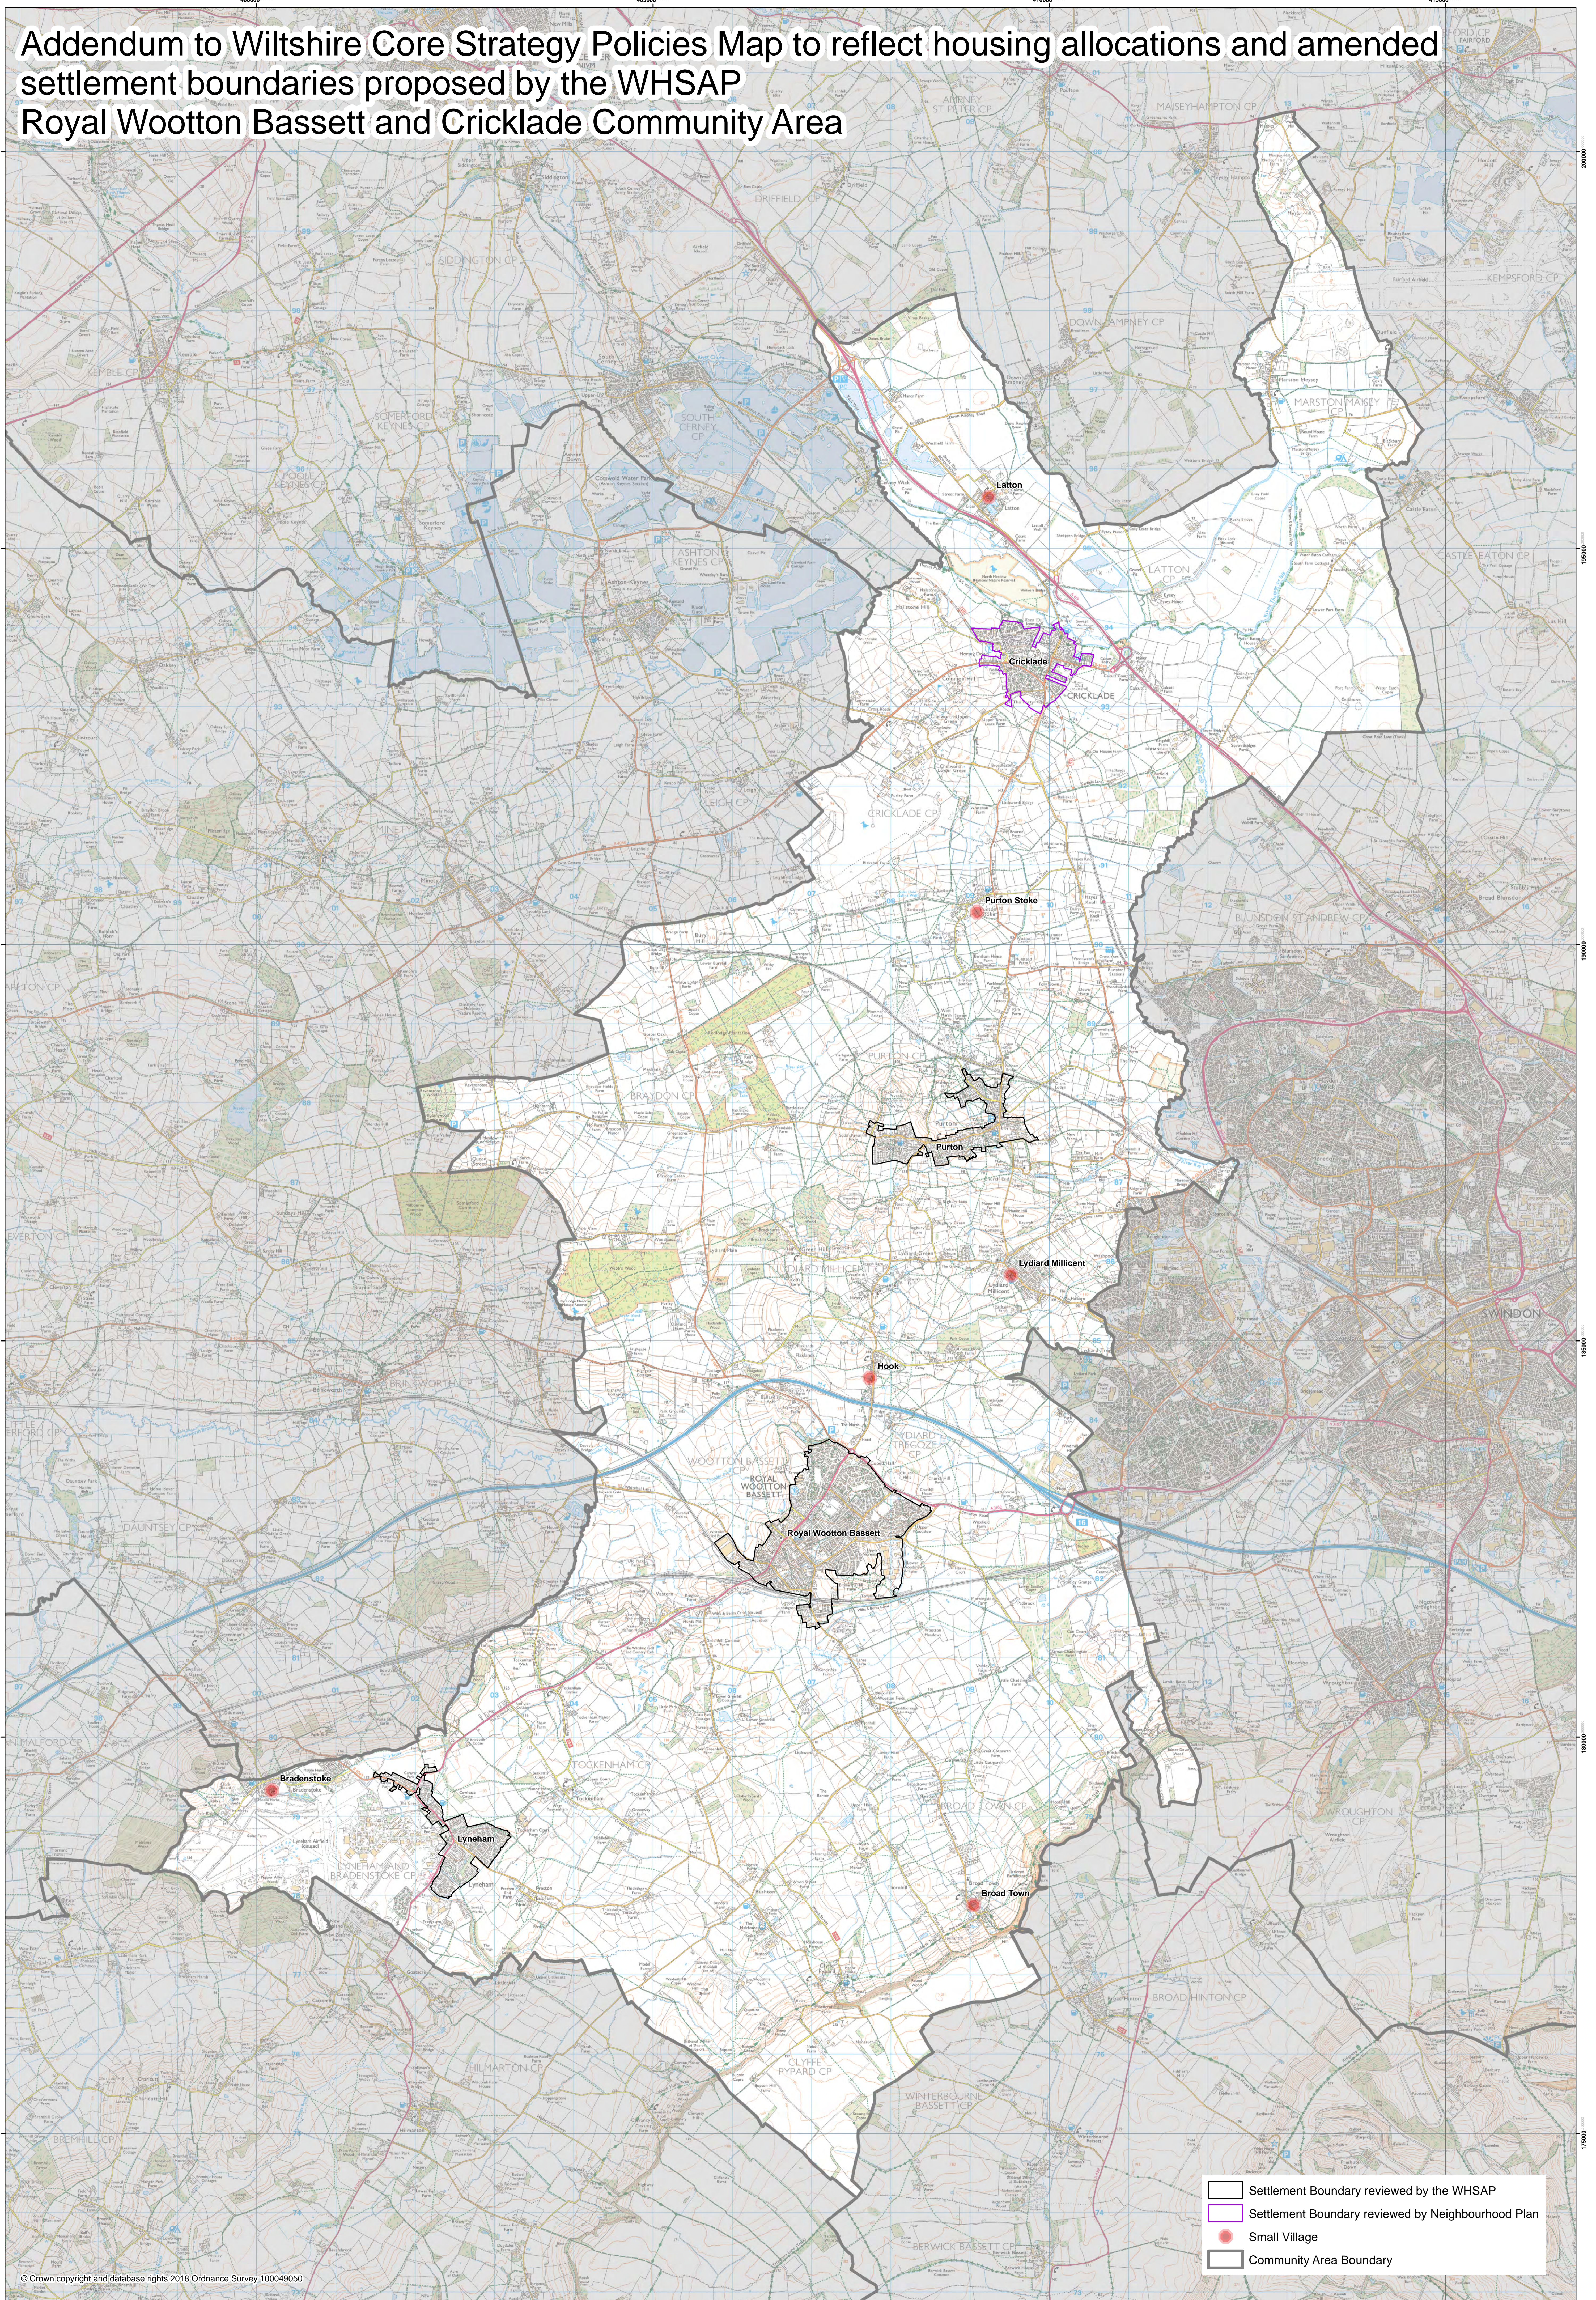

Addendum to Wiltshire Core Strategy Policies Map to reflect housing allocations and amended settlement boundaries proposed by the WHSAP Royal Wootton Bassett and Cricklade Community Area

- Settlement Boundary reviewed by the WHSAP
- Settlement Boundary reviewed by Neighbourhood Plan
- Small Village
- Community Area Boundary