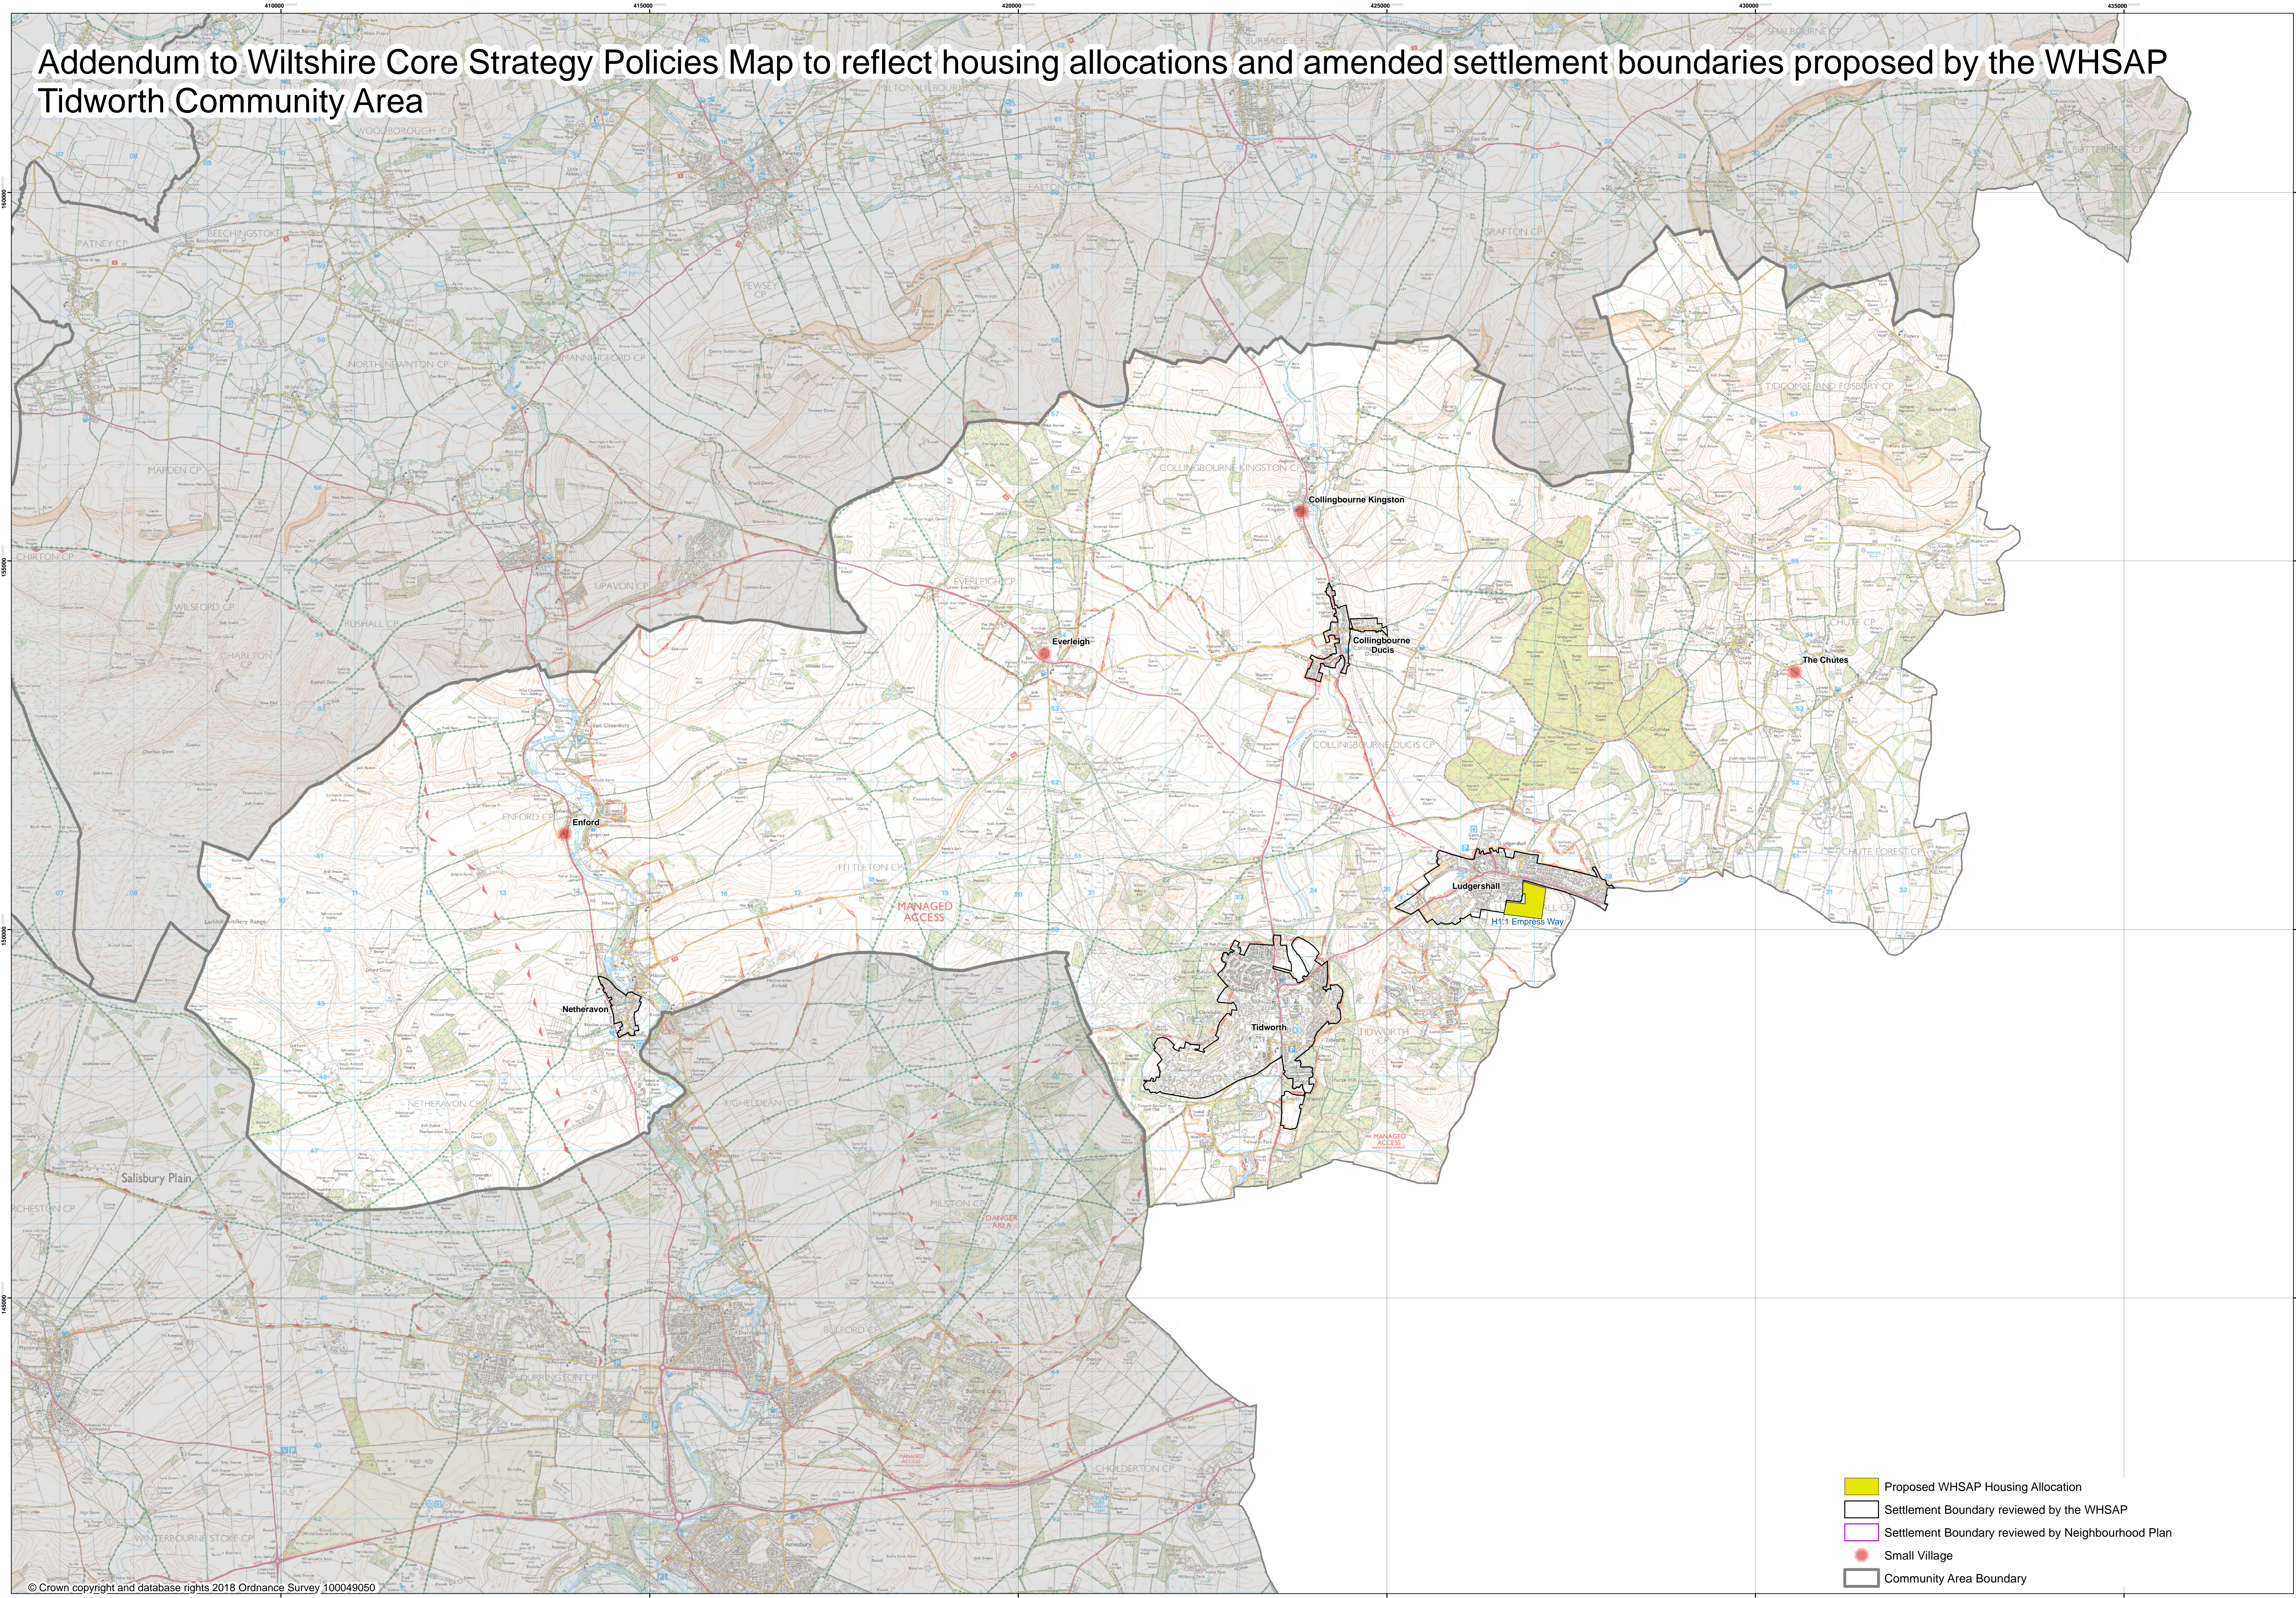

Addendum to Wiltshire Core Strategy Policies Map to reflect housing allocations and amended settlement boundaries proposed by the WHSAP Tidworth Community Area

-  Proposed WHSAP Housing Allocation
-  Settlement Boundary reviewed by the WHSAP
-  Settlement Boundary reviewed by Neighbourhood Plan
-  Small Village
-  Community Area Boundary