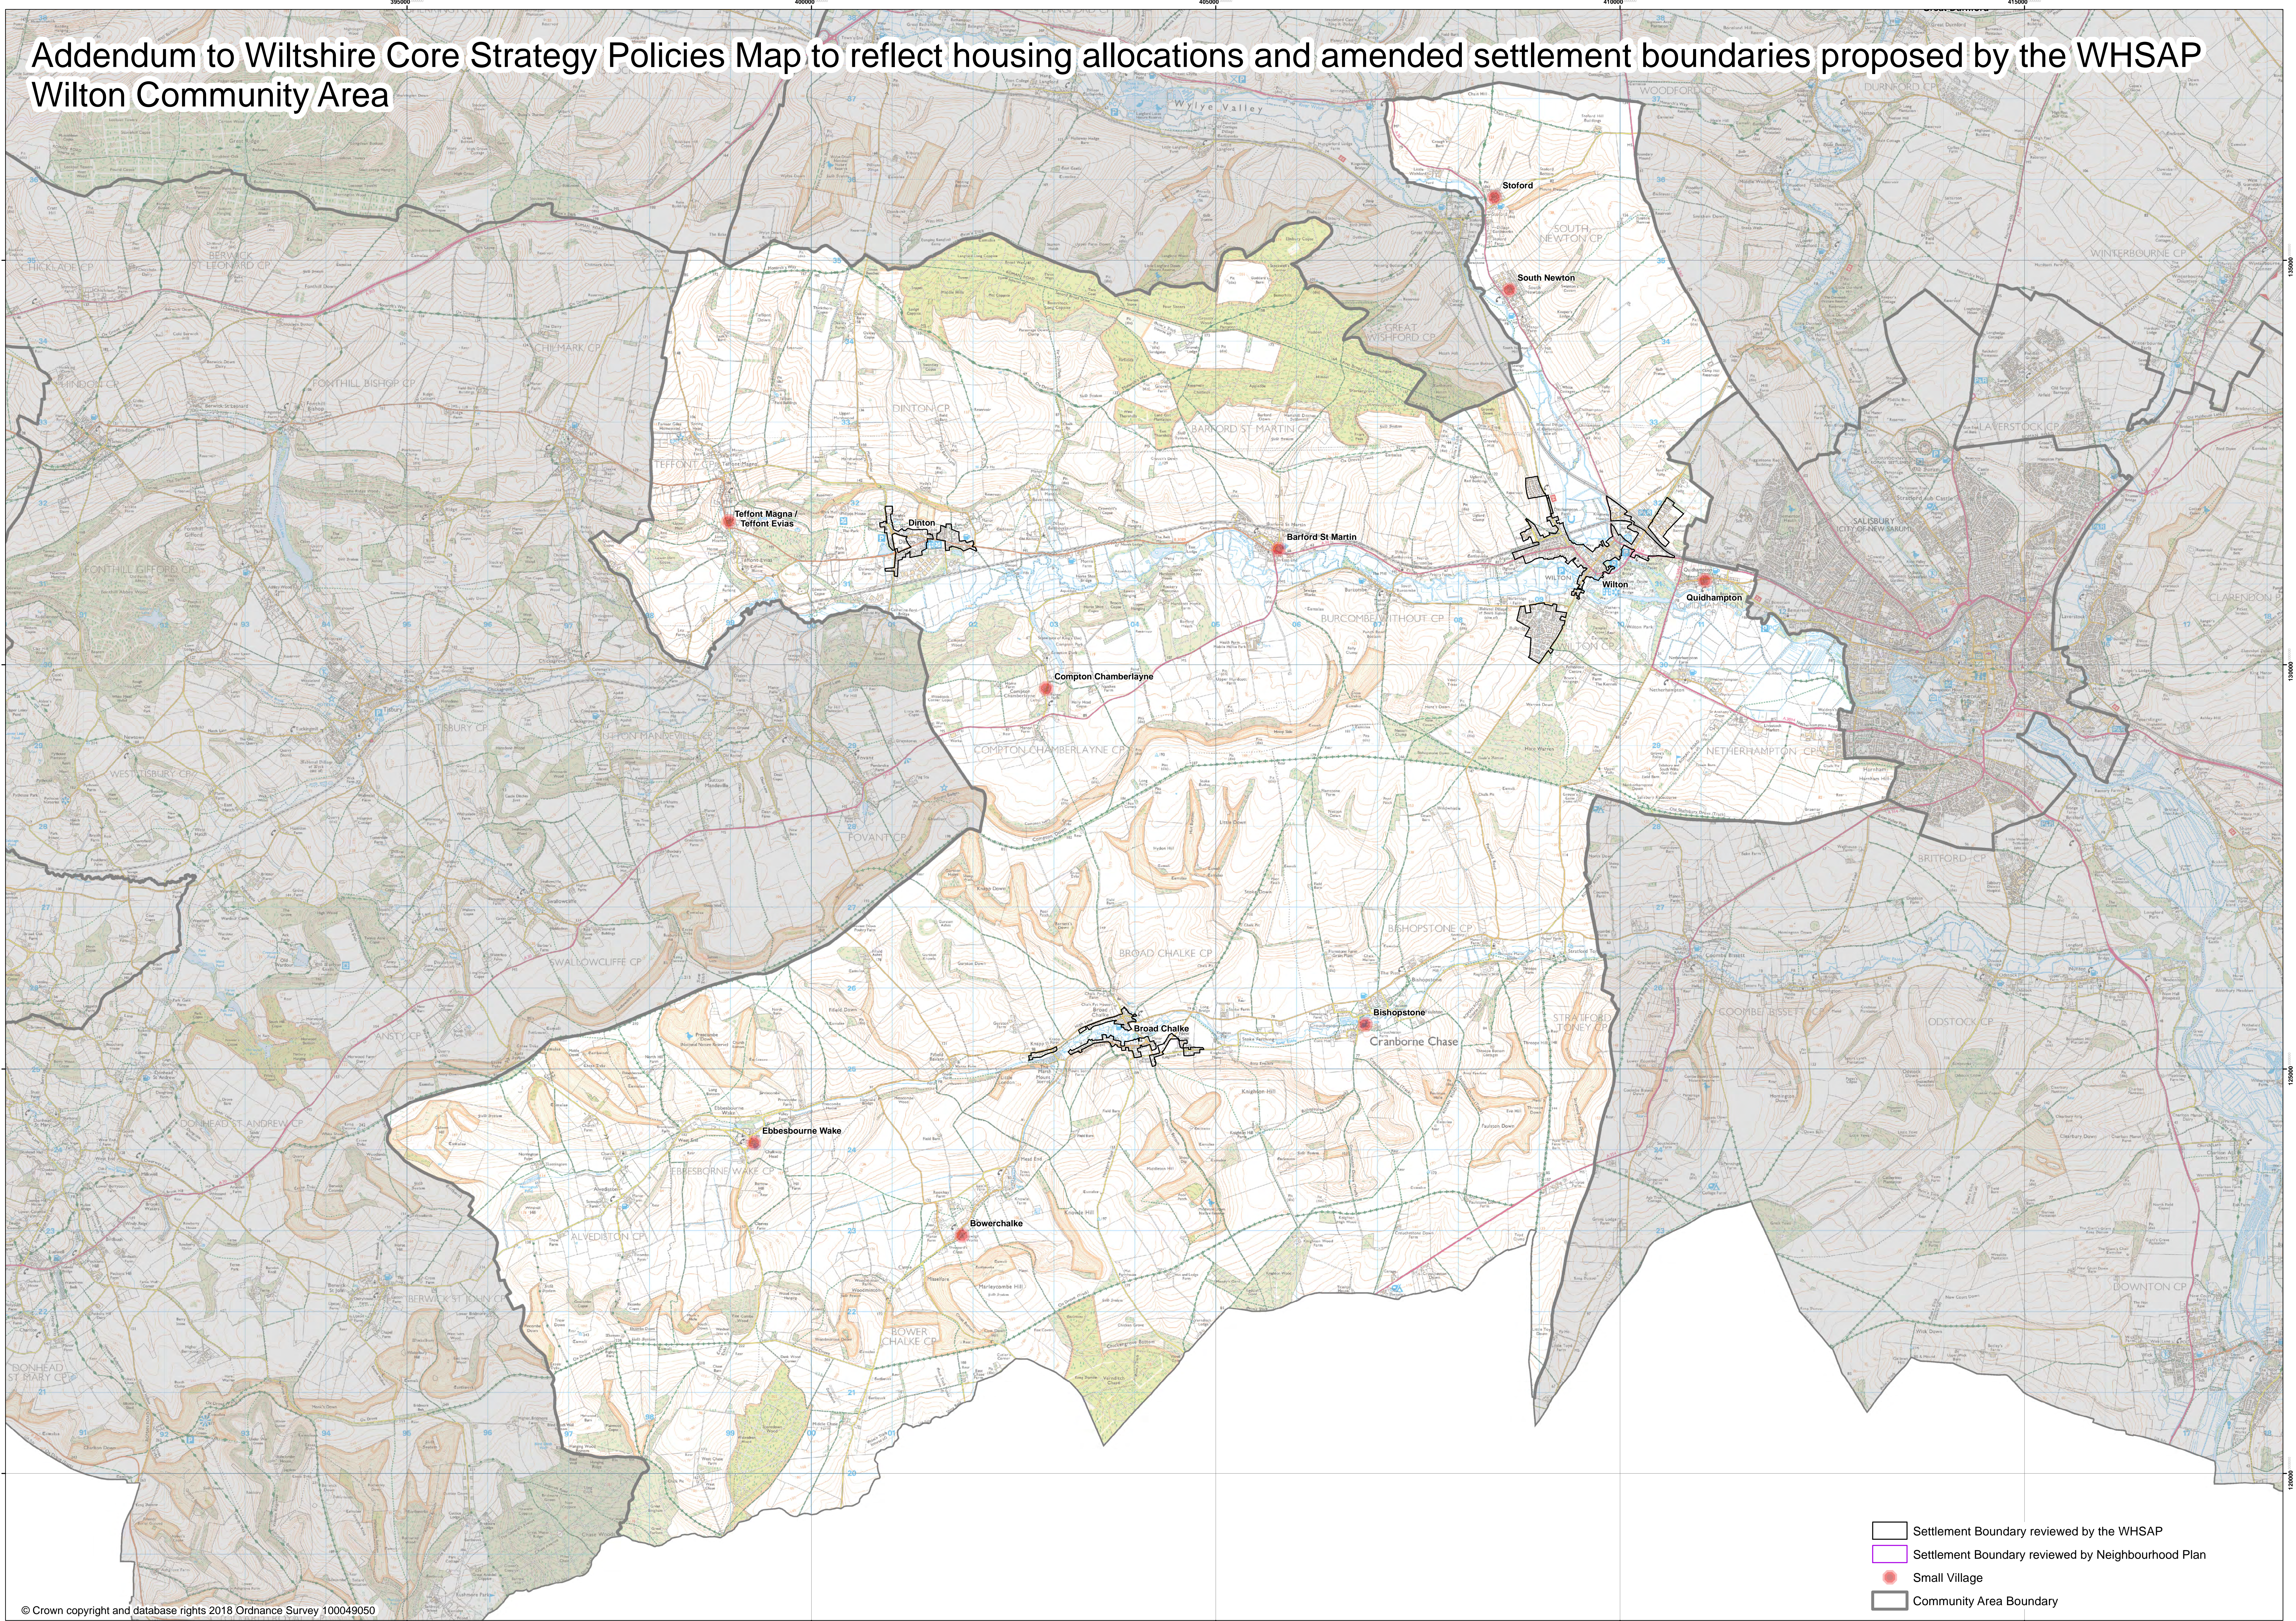

Addendum to Wiltshire Core Strategy Policies Map to reflect housing allocations and amended settlement boundaries proposed by the WHSAP Wilton Community Area

- Settlement Boundary reviewed by the WHSAP
- Settlement Boundary reviewed by Neighbourhood Plan
- Small Village
- Community Area Boundary