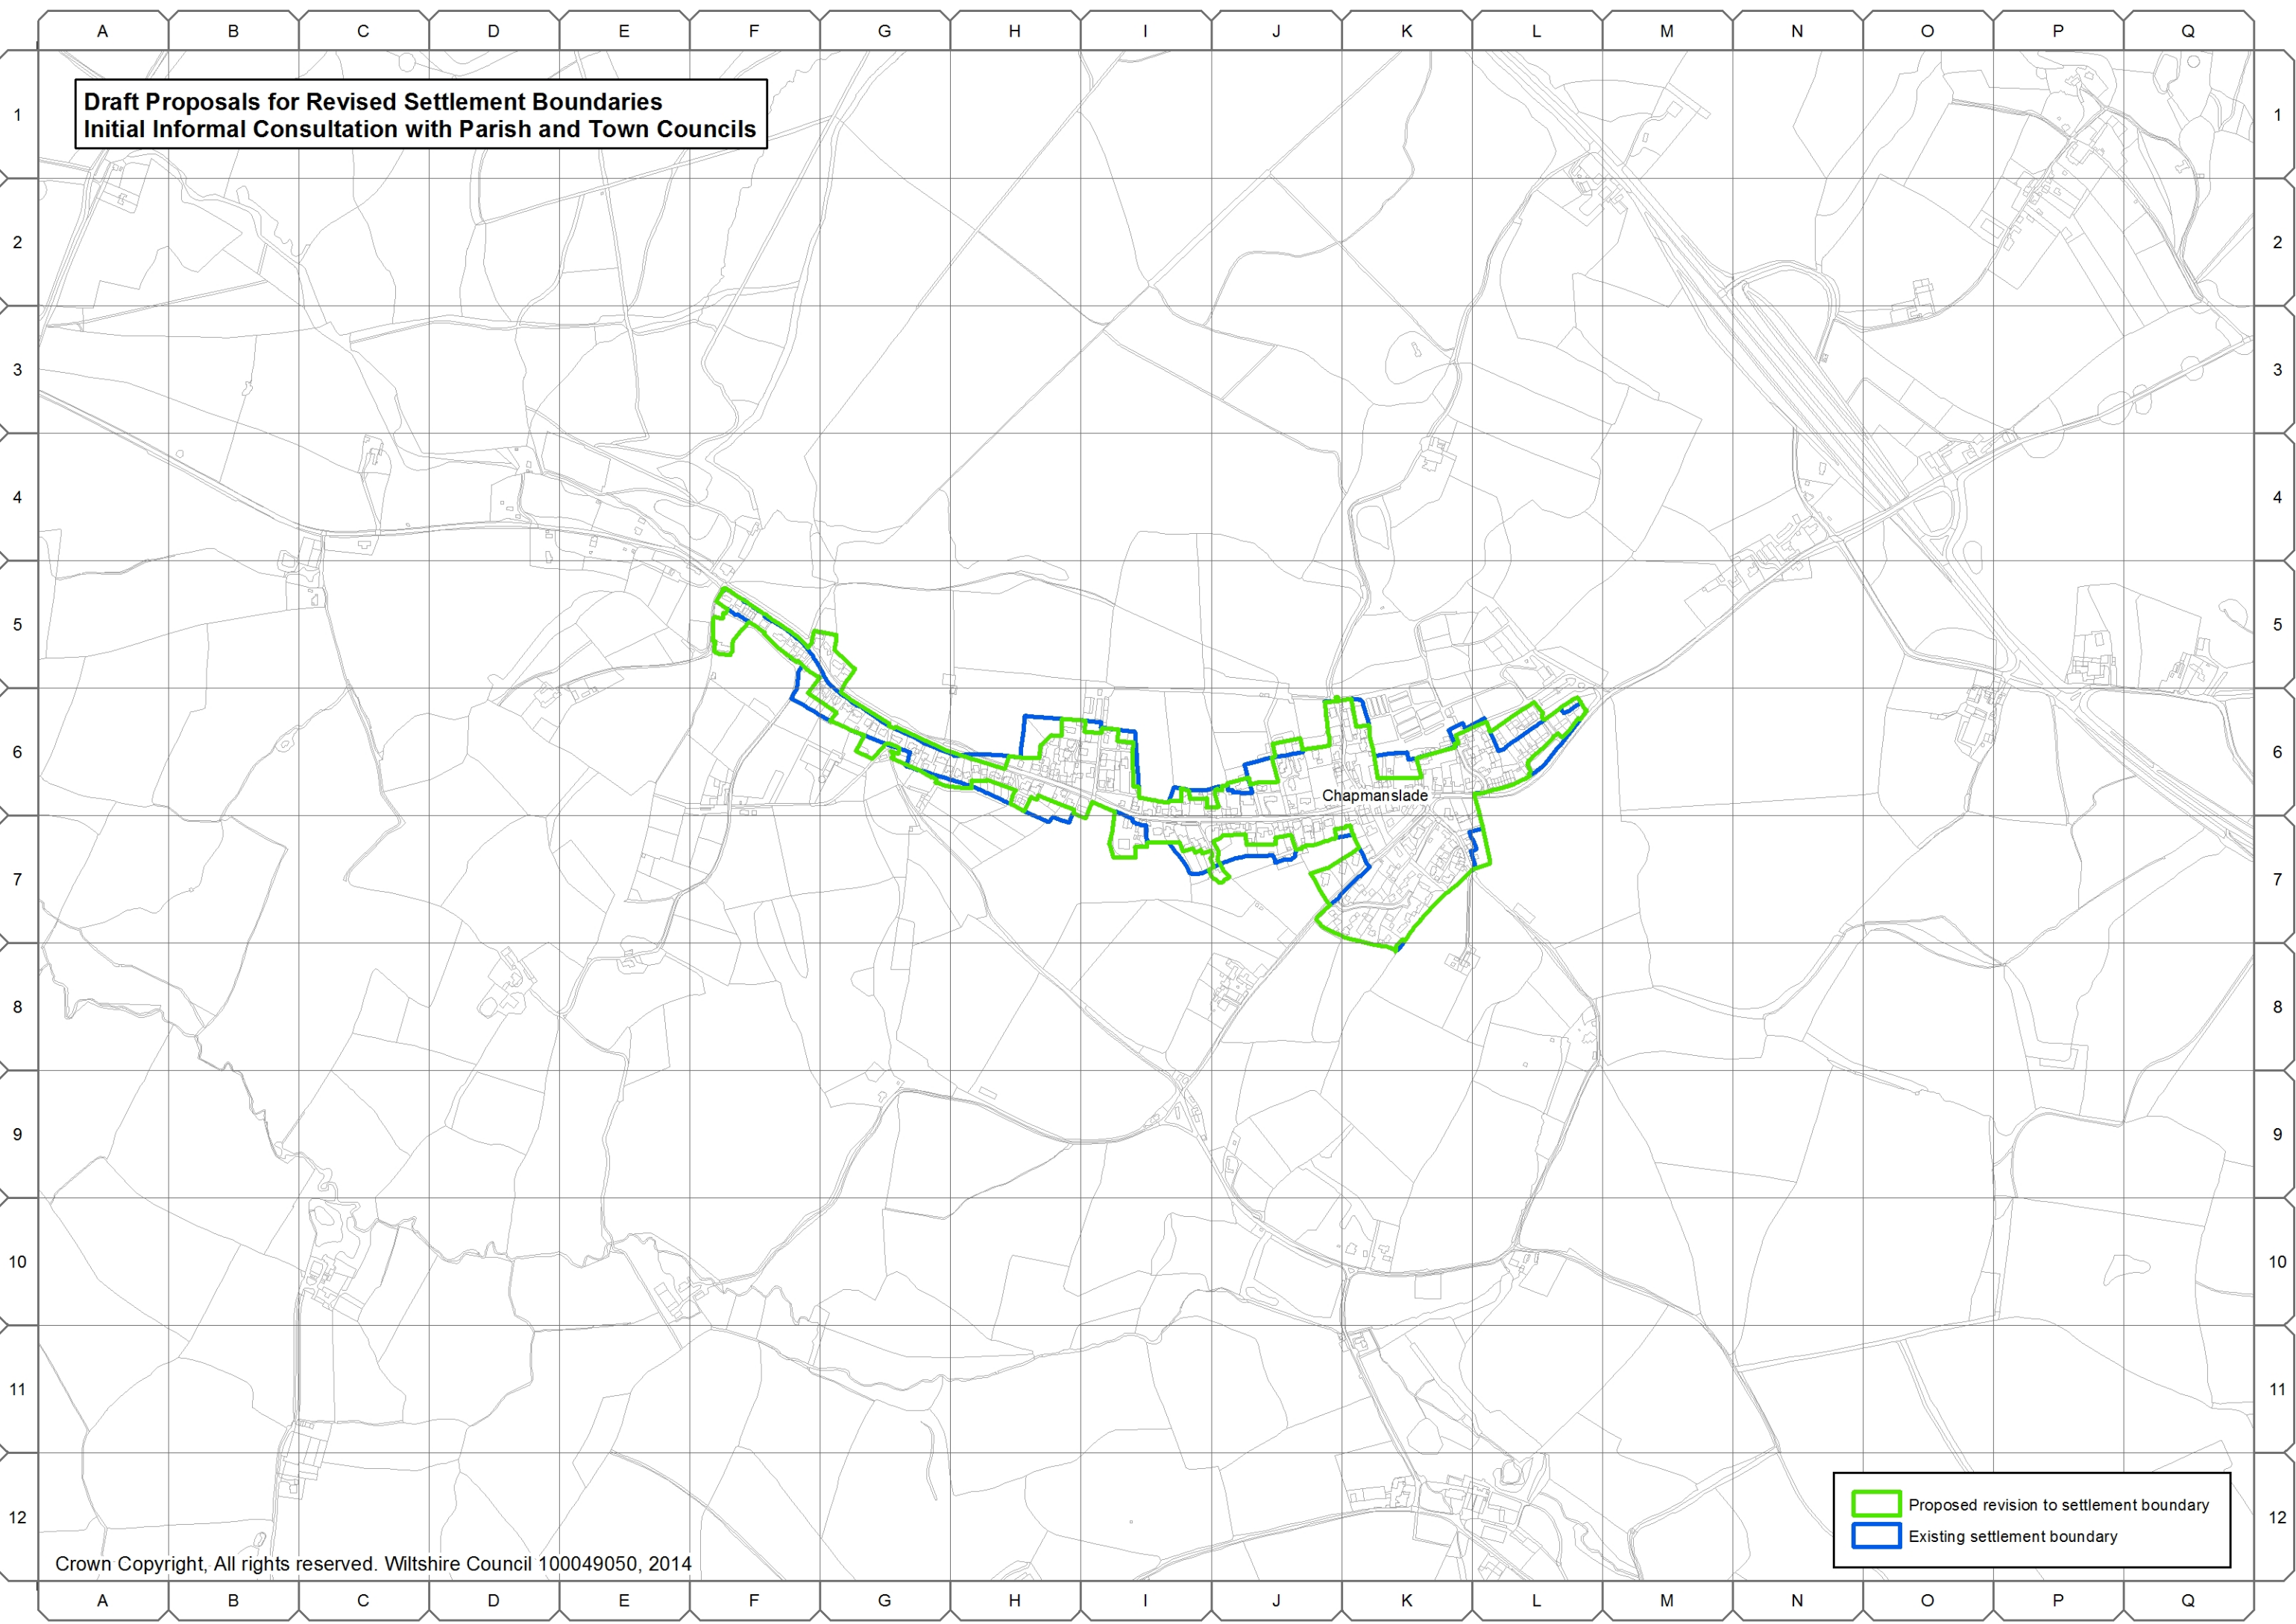

**Draft Proposals for Revised Settlement Boundaries
Initial Informal Consultation with Parish and Town Councils**

Chapmanslade

Legend:

- Proposed revision to settlement boundary
- Existing settlement boundary