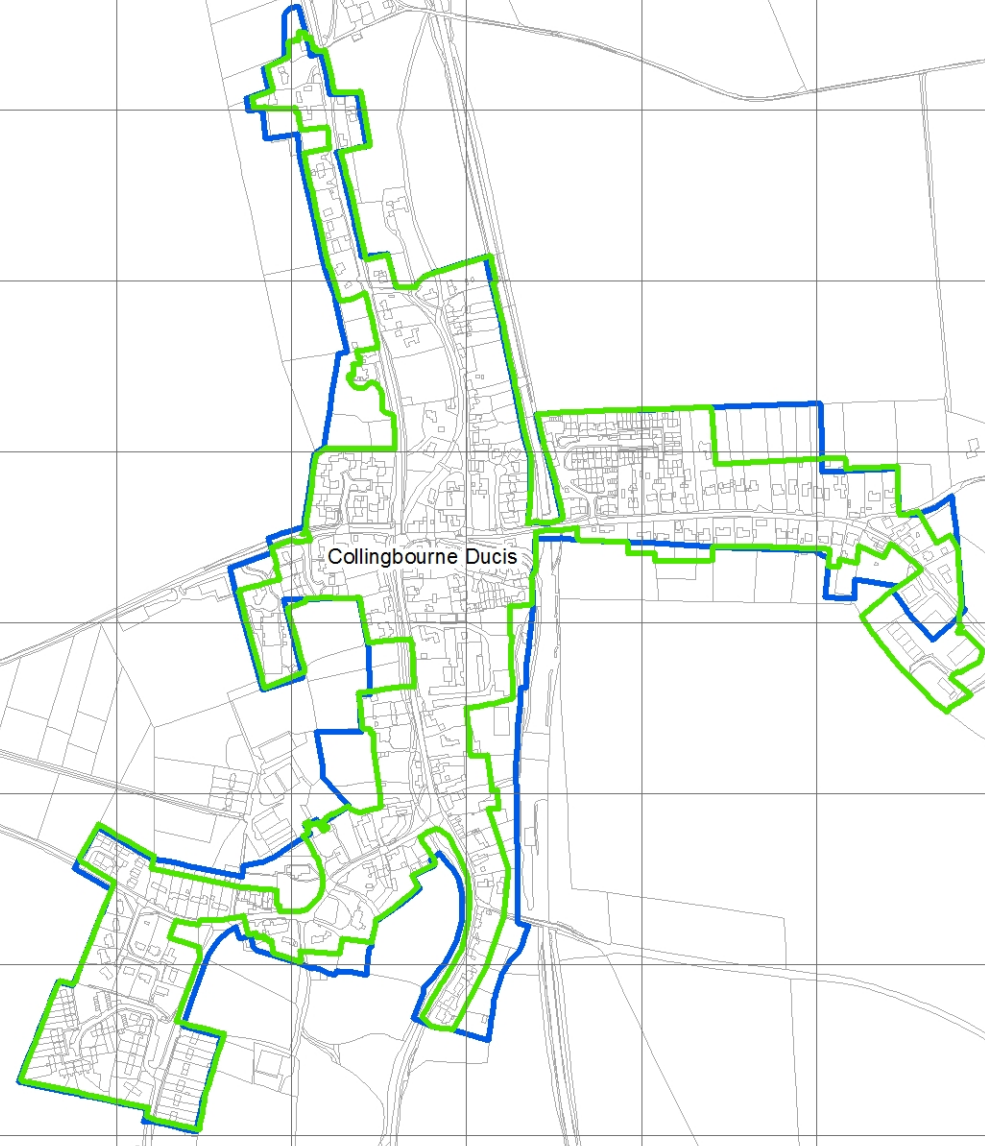

**Draft Proposals for Revised Settlement Boundaries
Initial Informal Consultation with Parish and Town Councils**

Collingbourne Ducis

Legend:

- Proposed revision to settlement boundary
- Existing settlement boundary