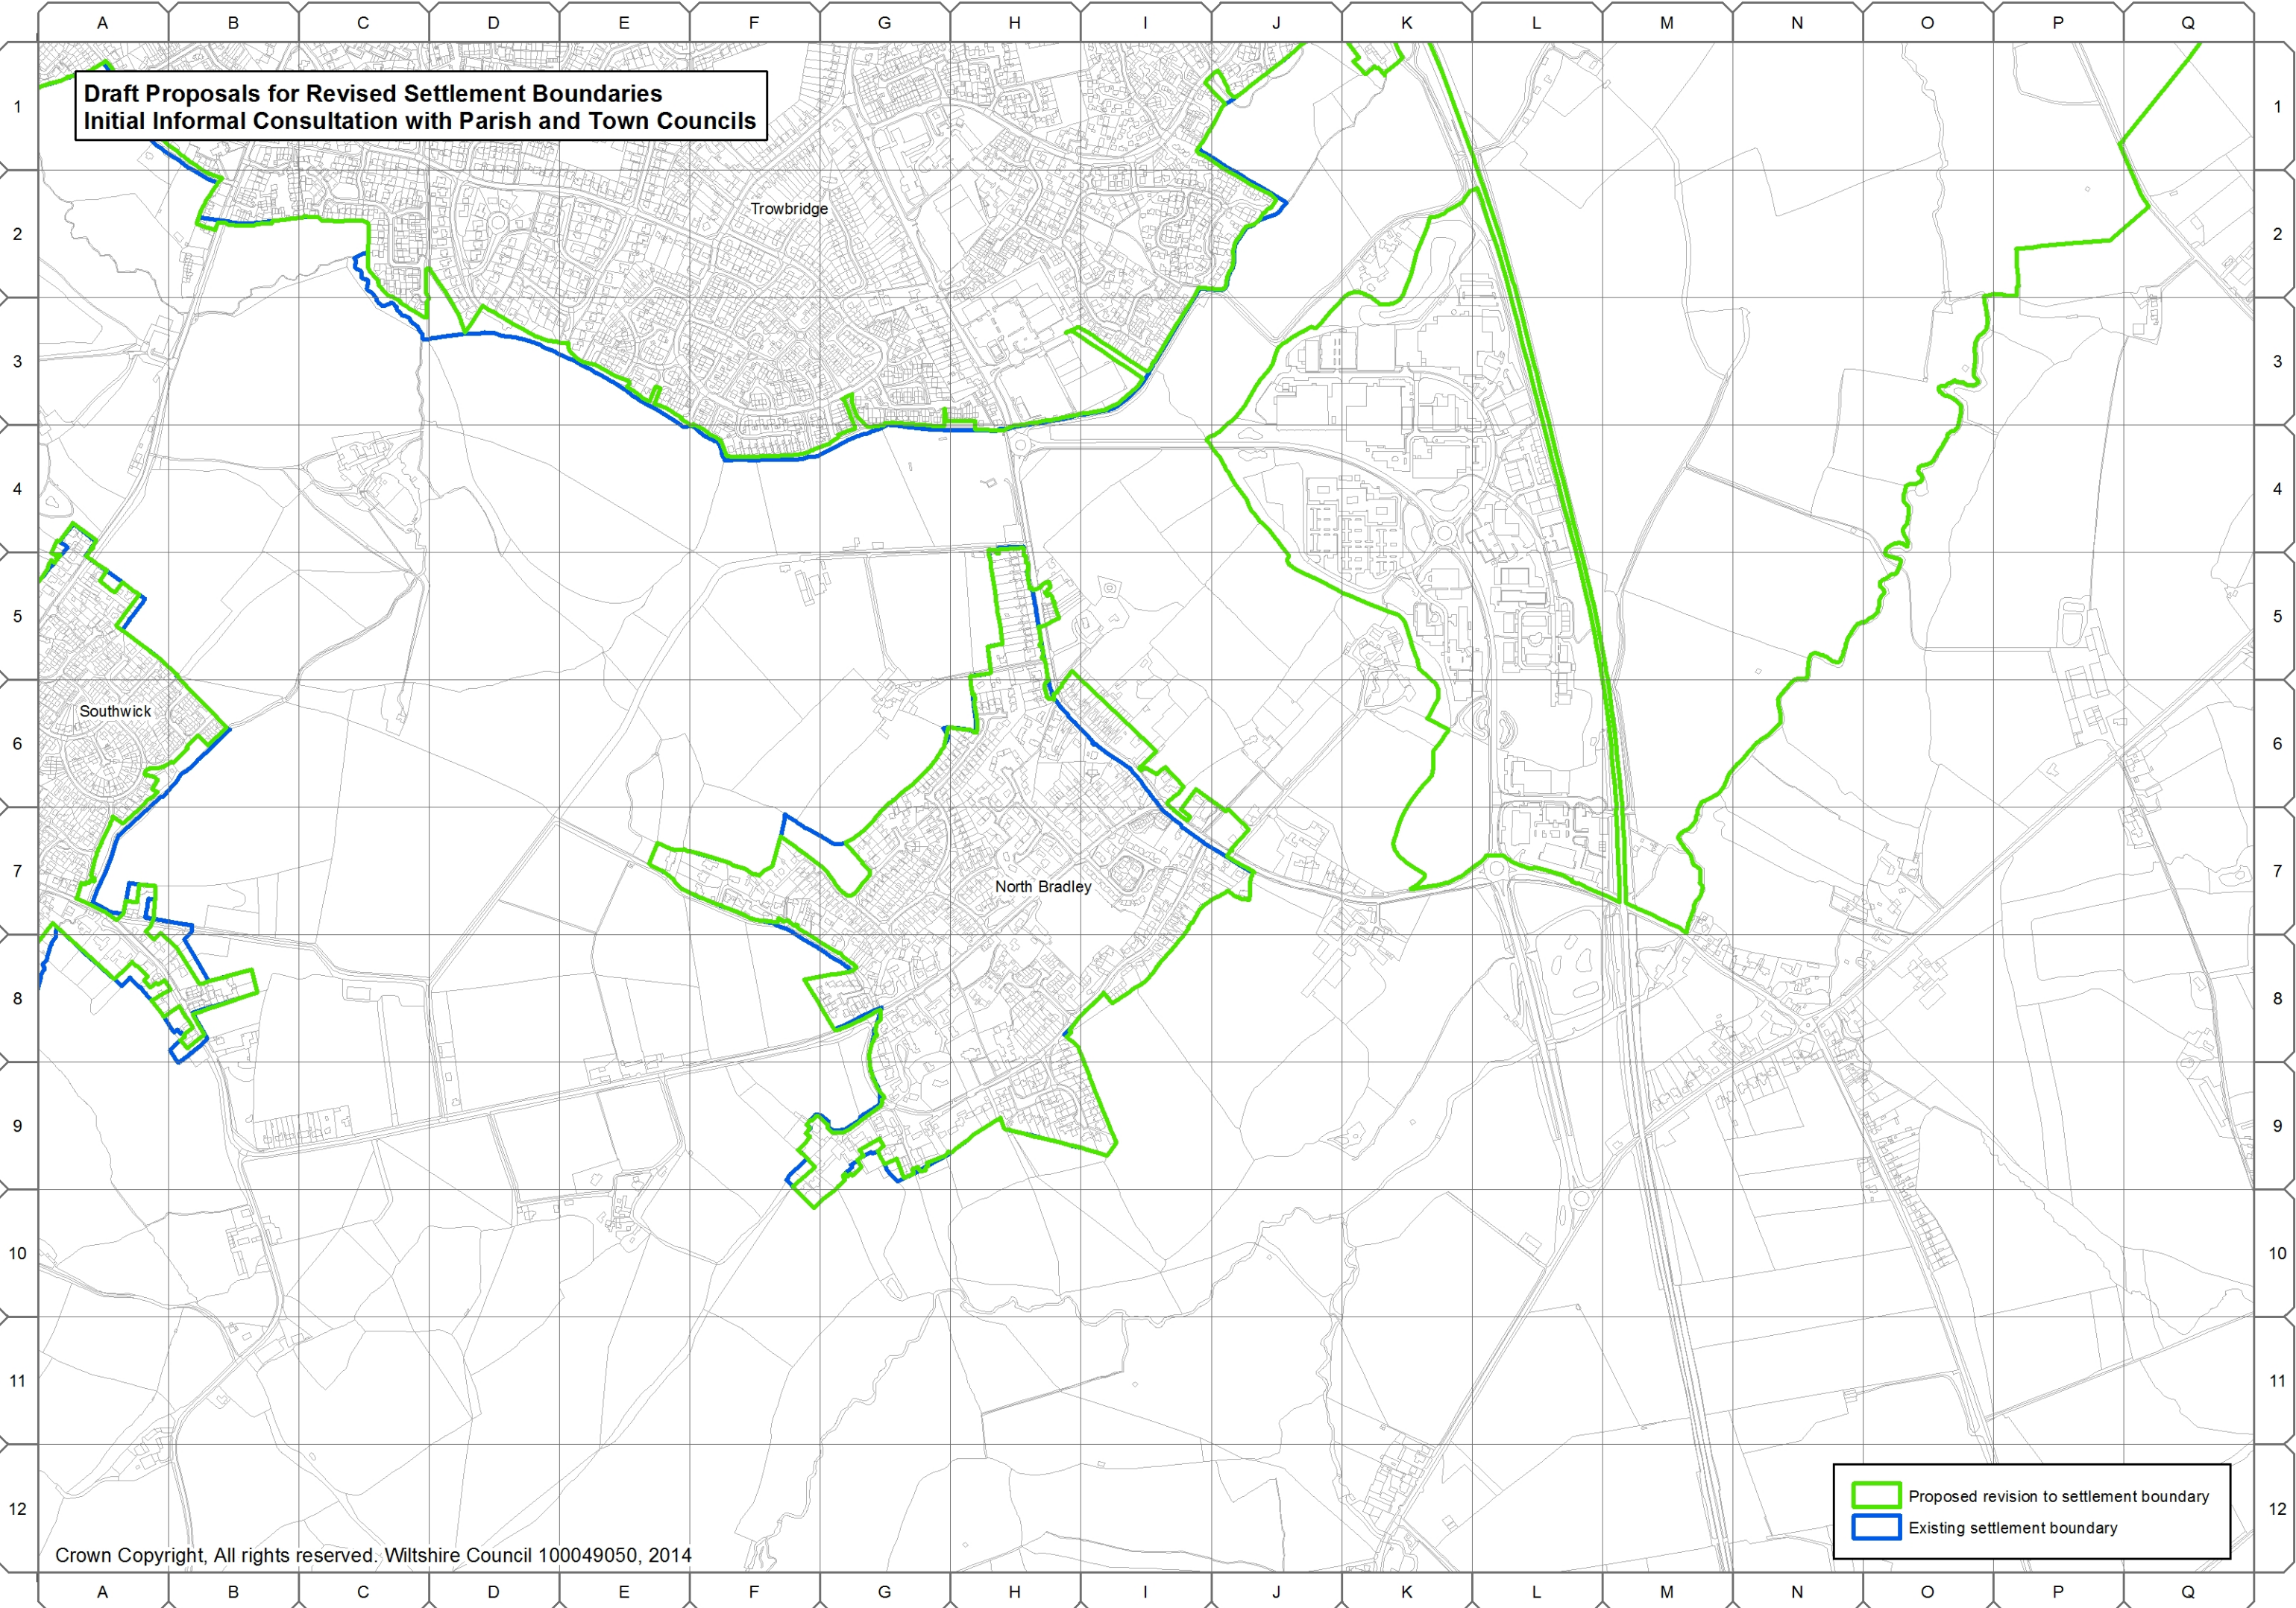

**Draft Proposals for Revised Settlement Boundaries
Initial Informal Consultation with Parish and Town Councils**

Trowbridge

Southwick

North Bradley

- Proposed revision to settlement boundary
- Existing settlement boundary