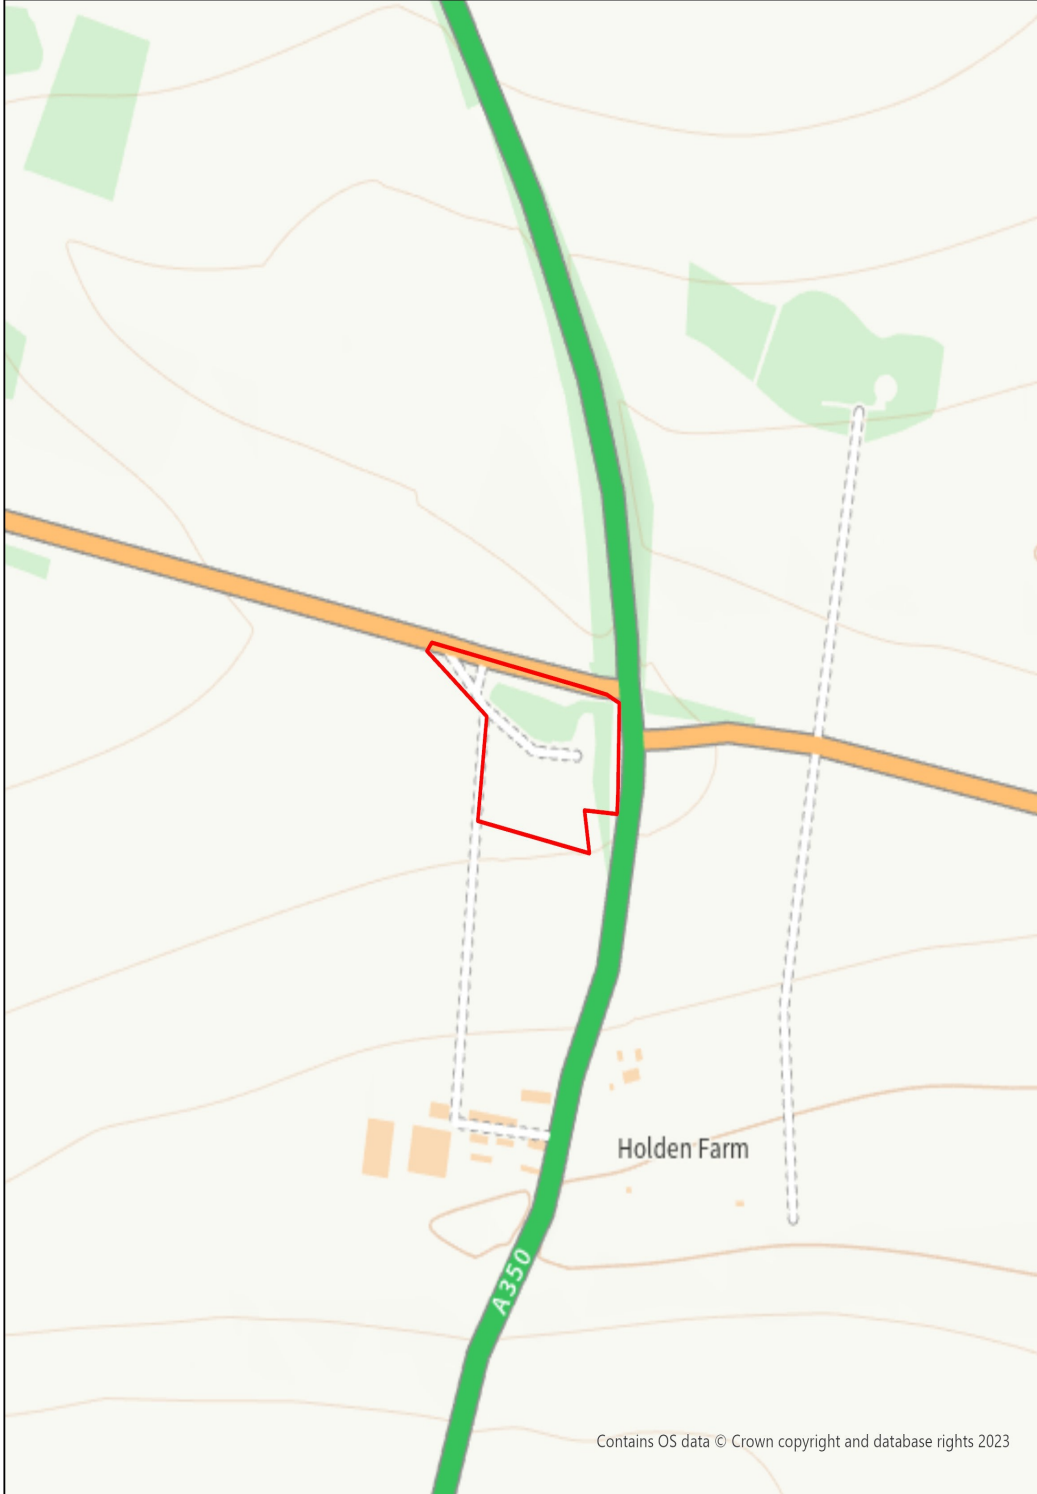

**Wiltshire Council**

PL/2022/05051

Land North of Holden Farm, Hindon  
Stagger, East Knoyle, Salisbury, SP3  
6DE

Contains OS data © Crown copyright and database rights 2023

1:5,000

388656E 133175N m

© Crown Copyright and Database Rights 2023 Ordnance Survey Licence No 100049050