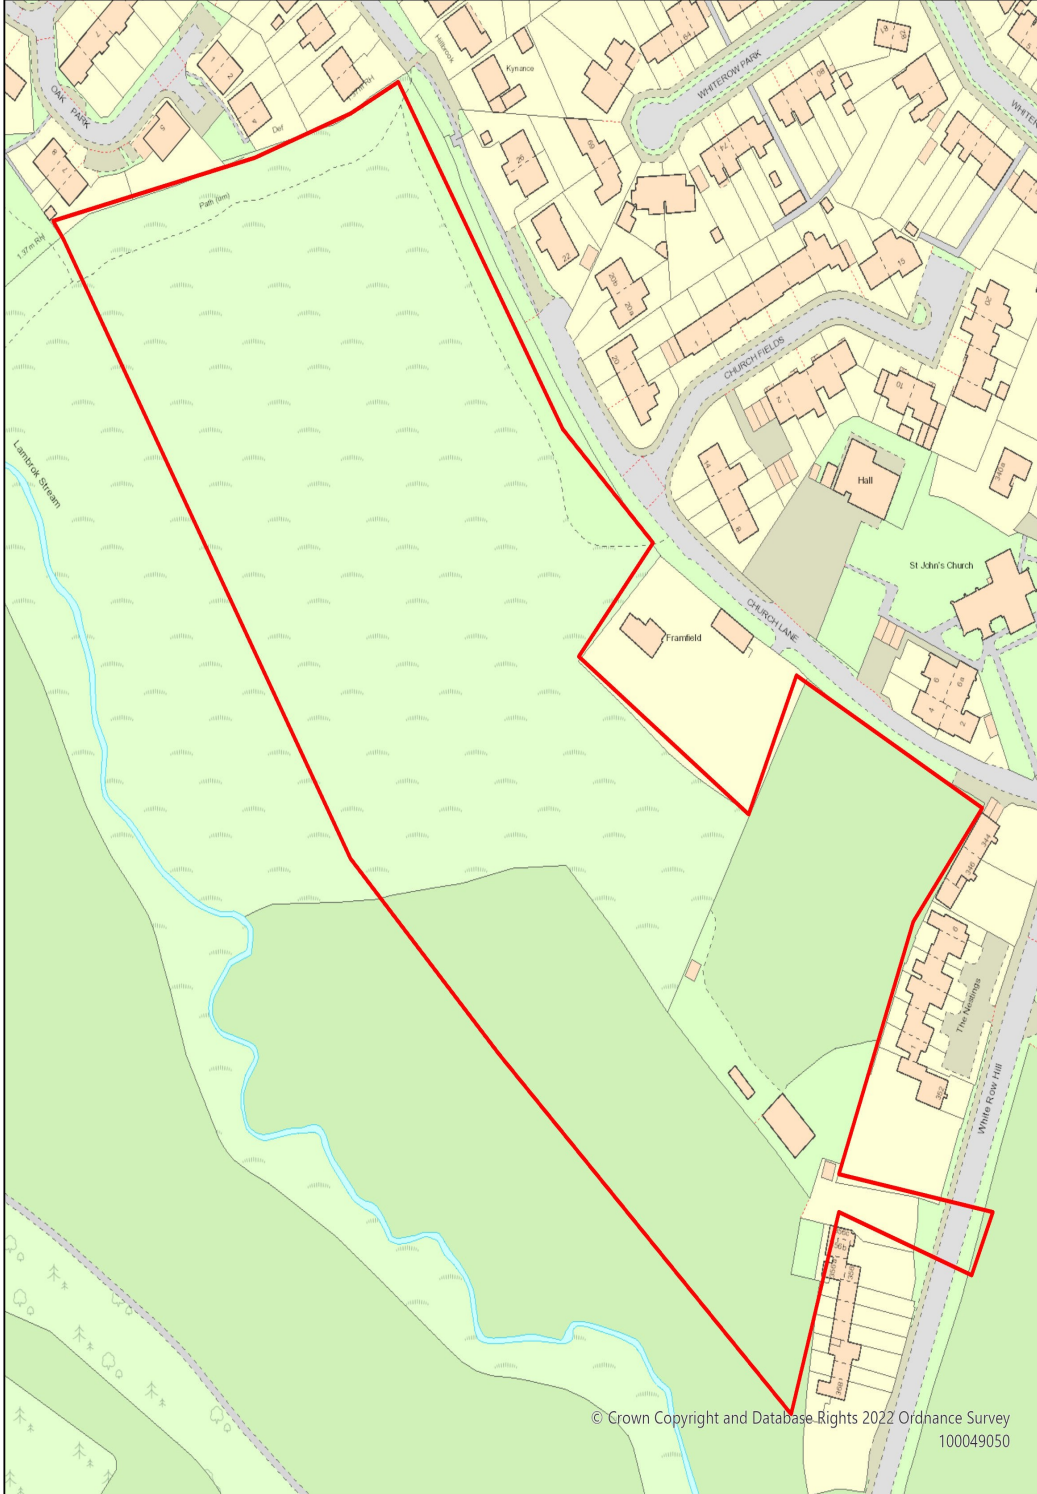

Wiltshire Council

18/10035/OUT

Land to the south of Church Lane, Upper Studley, Trowbridge, Wilts

© Crown Copyright and Database Rights 2022 Ordnance Survey
100049050

1:1,655

384108E 156307N m

© Crown Copyright and Database Rights 2022 Ordnance Survey Licence No 100049050