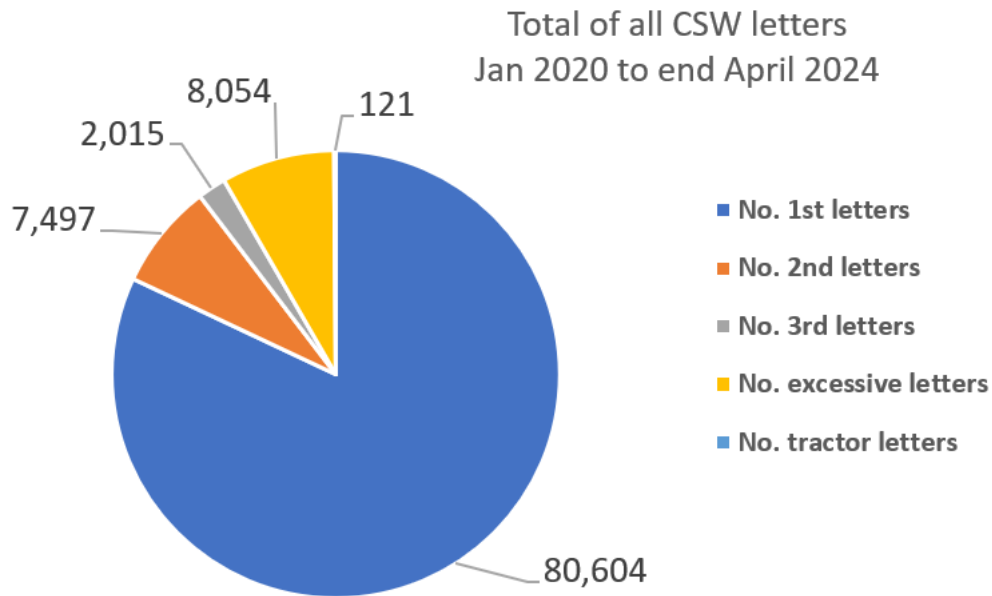

Some examples of careless or inconsiderate driving are:

- overtaking on the inside
- driving too close to another vehicle
- driving through a red light by mistake
- turning into the path of another vehicle
- flashing lights to force other drivers to give way
- misusing lanes to gain advantage over other drivers
- the driver being avoidably distracted by tuning the radio, lighting a cigarette etc
- unnecessarily staying in an overtaking lane
- unnecessarily slow driving or braking
- dazzling other drivers with un-dipped headlights

• Community Road Safety Team; what we do

Community Speed Watch

CSW

• CSW Corsham area - Data since July 2020 to 8 May 2024

Team	No. 1st letters	No. 2nd letters	No. 3rd letters	No. excessive letters	No. tractor letters	Total letters	No. of watches	Average speeders %
Box	623	12	1	24	0	660	88	2.6%
Neston	7	0	0	0	0	7	6	0.8%
Grand Total	630	12	1	24	0	667	94	1.7%

• Traffic surveys – Corsham since January 2022 to 30 April 2024

Wiltshire Council

Title	Result	Survey start date	Speed limit	85th percentile	CPT	Area Board
Corsham - Arnolds Mead	No further action	29/01/2024	30	26.2	Chippenham	Corsham
Corsham - Bradford Road	No further action	10/01/2022	50	44.73	Chippenham	Corsham
Corsham - C150 Lacock Road	No further action	04/02/2023	60	45.1	Chippenham	Corsham
Corsham - C4 Lypiatt Road	No further action	04/02/2023	60	40.9	Chippenham	Corsham
Corsham - Park Lane	No further action	29/01/2024	40	40.7	Chippenham	Corsham
Corsham - Valley Road	No further action	29/01/2024	30	32.9	Chippenham	Corsham
Middlehill - C152	No further action	07/12/2023	60	27.9	Chippenham	Corsham
Neston C4 Lypiatt Road	No further action	12/06/2023	60	32.2	Chippenham	Corsham