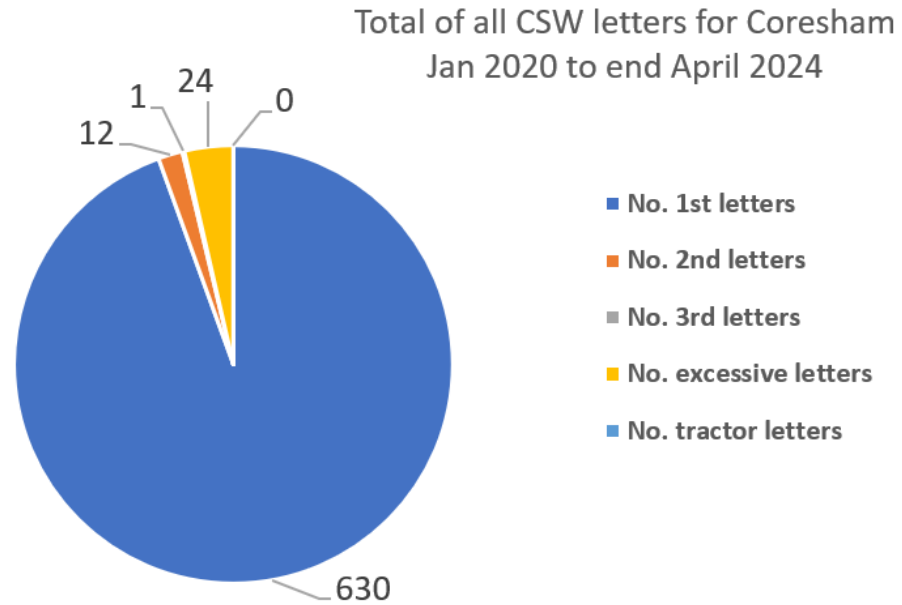

• Community Road Safety Team; what we do

Community Speed Watch

CSW

• CSW Corsham area - Data since July 2020 to 8 May 2024

Team	No. 1st letters	No. 2nd letters	No. 3rd letters	No. excessive letters	No. tractor letters	Total letters	No. of watches	Average speeders %
Box	623	12	1	24	0	660	88	2.6%
Neston	7	0	0	0	0	7	6	0.8%
Grand Total	630	12	1	24	0	667	94	1.7%