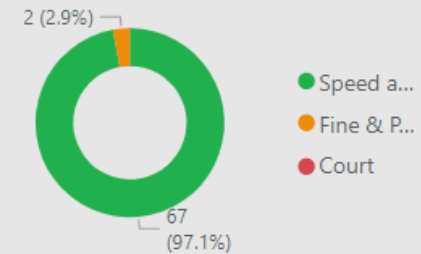

• CSEO – Corsham Area Board - 1 January 2023 to 8 May 2024

CSEO Activity Dashboard

Outcomes are dependent on previous convictions and history

67.00
No. Speed awareness co...

2.00
No. Fine & Points

0.00
No. Court

18
No. of Locations

Location	Year	Month	Speed awareness course	Fine & Points	Court	CPT	Area Board
Box	2023	November	15.00	1.00	0.00	Chippenham	Corsham
Gastard - Valley Hill	2023	March	13.00	1.00	0.00	Chippenham	Corsham
BOX - Wharf A4 Box (C)	2023	March	10.00	0.00	0.00	Chippenham	Corsham
Box - Wharf A4	2023	March	8.00	0.00	0.00	Chippenham	Corsham
Gastard	2023	October	5.00	0.00	0.00	Chippenham	Corsham
Gastard - Bottom Valley Hill	2023	May	5.00	0.00	0.00	Chippenham	Corsham
Box - London Road	2023	May	4.00	0.00	0.00	Chippenham	Corsham
Gastard - Bottom Valley Hill / Coppershell (C)	2024	February	3.00	0.00	0.00	Chippenham	Corsham
Box - Wharf A4 Box	2024	January	2.00	0.00	0.00	Chippenham	Corsham
Box - Wharf Junction	2023	July	1.00	0.00	0.00	Chippenham	Corsham
Gastard - Village Hall (C)	2024	February	1.00	0.00	0.00	Chippenham	Corsham
Box - Market Place Box	2024	January	0.00	0.00	0.00	Chippenham	Corsham
Gastard	2023	May	0.00	0.00	0.00	Chippenham	Corsham
Gastard	2023	September	0.00	0.00	0.00	Chippenham	Corsham
Gastard	2023	November	0.00	0.00	0.00	Chippenham	Corsham
Gastard - Beezers	2024	January	0.00	0.00	0.00	Chippenham	Corsham
Gastard - Bottom Valley Hill	2023	September	0.00	0.00	0.00	Chippenham	Corsham
Gastard - Bottom Valley Hill / Coppershell (C) A.M.	2023	July	0.00	0.00	0.00	Chippenham	Corsham
Total			67.00	2.00	0.00		

Activity by Area Board

Activity by CPT

Outcomes