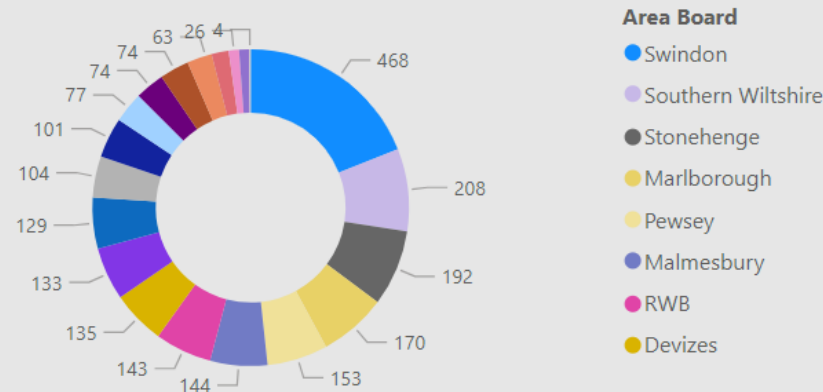

CSEO Activity Dashboard

Outcomes are dependent on previous convictions and history

10,667.00
No. Speed awareness co...

1,450.00
No. Fine & Points

144.00
No. Court

851
No. of Locations

Location	Year	Month	Speed awareness course	Fine & Points	Court	CPT	Area Board
Swindon - Thamesdown Drive	2023	December	251.00	54.00	0.00	Swindon	Swindon
Swindon Queens Drive adjacent with Cambridge Close	2024	April	151.00	26.00	0.00	Swindon	Swindon
Shaw and Whitley - A365 Folly Lane	2023	November	129.00	15.00	0.00	Trowbridge	Melkshar
Swindon - Thamesdown Drive	2024	January	103.00	16.00	0.00	Swindon	Swindon
Wilton - The Avenue	2023	August	102.00	31.00	4.00	Salisbury	South We
Harnham - Lime Kiln Way	2023	November	97.00	11.00	0.00	Salisbury	Salisbury
Cholderton - Church Lane	2023	March	95.00	4.00	1.00	Amesbury	South We
Swindon - Thamesdown Drive	2024	March	94.00	23.00	0.00	Swindon	Swindon
Swindon Queens Drive adjacent with Cambridge Close	2024	March	90.00	13.00	1.00	Swindon	Swindon
Wilton - The Avenue	2023	November	84.00	33.00	8.00	Salisbury	Southern
Cricklade - Spital Lane	2023	April	80.00	10.00	0.00	RWB	RWB
Tilshead - Candown Road	2023	August	78.00	10.00	1.00	Amesbury	Stoneher
Wilton - The Avenue	2024	April	77.00	23.00	6.00	Salisbury	Southern
Coombe Bissett - Deegan House	2023	November	72.00	10.00	0.00	Salisbury	Southern
Total			10,667.00	1,450.00	144.00		

Activity by Area Board