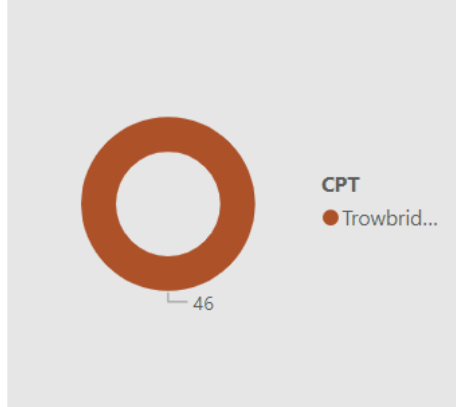

Activity by CPT