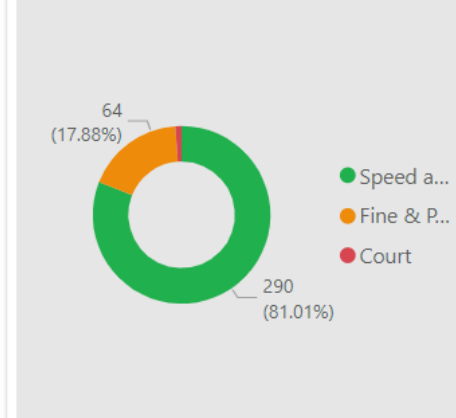

• CSEO – Bradford on Avon Area Board - 1 Jan 2023 to 22 Aug

CSEO Activity Dashboard

Outcomes are dependent on previous convictions and history

290.00
No. Speed awareness co...

64.00
No. Fine & Points

4.00
No. Court

23
No. of Locations

Location	Year	Month	Speed awareness course	Fine & Points	Court	CPT	Area Board
Westwood - New Inn	2023	April	29.00	5.00	0.00	Trowbridge	Bradford on Avon
Westwood - New Inn	2023	August	28.00	8.00	0.00	Trowbridge	Bradford on Avon
Westwood - New Inn	2023	October	25.00	6.00	0.00	Trowbridge	Bradford on Avon
Westwood - Site N°5: Bus stop opposite The New Inn public house (C)	2024	May	21.00	6.00	0.00	Trowbridge	Bradford on Avon
Staverton New Terrace	2024	April	18.00	2.00	0.00	Trowbridge	Bradford on Avon
Westwood - New Inn	2024	January	16.00	3.00	0.00	Trowbridge	Bradford on Avon
Westwood - Site N°5: Bus stop opposite The New Inn public house (C)	2024	March	15.00	2.00	0.00	Trowbridge	Bradford on Avon
Westwood - The New Inn	2023	April	15.00	4.00	2.00	Trowbridge	Bradford on Avon
Westwood Site N°5: Bus stop opposite The New Inn public house	2024	March	15.00	1.00	0.00	Trowbridge	Bradford on Avon
Westwood Site N°5: Bus stop opposite The New Inn public house	2024	February	14.00	6.00	1.00	Trowbridge	Bradford on Avon
Westwood - New Inn	2023	June	13.00	7.00	1.00	Trowbridge	Bradford on Avon
Westwood Site N°5: Bus stop opposite The New Inn public house	2024	May	12.00	7.00	0.00	Trowbridge	Bradford on Avon
Westwood - Site N°5: Bus stop opposite The New Inn public house	2024	April	10.00	1.00	0.00	Trowbridge	Bradford on Avon
Total			290.00	64.00	4.00		

Activity by Area Board

Activity by CPT

Outcomes