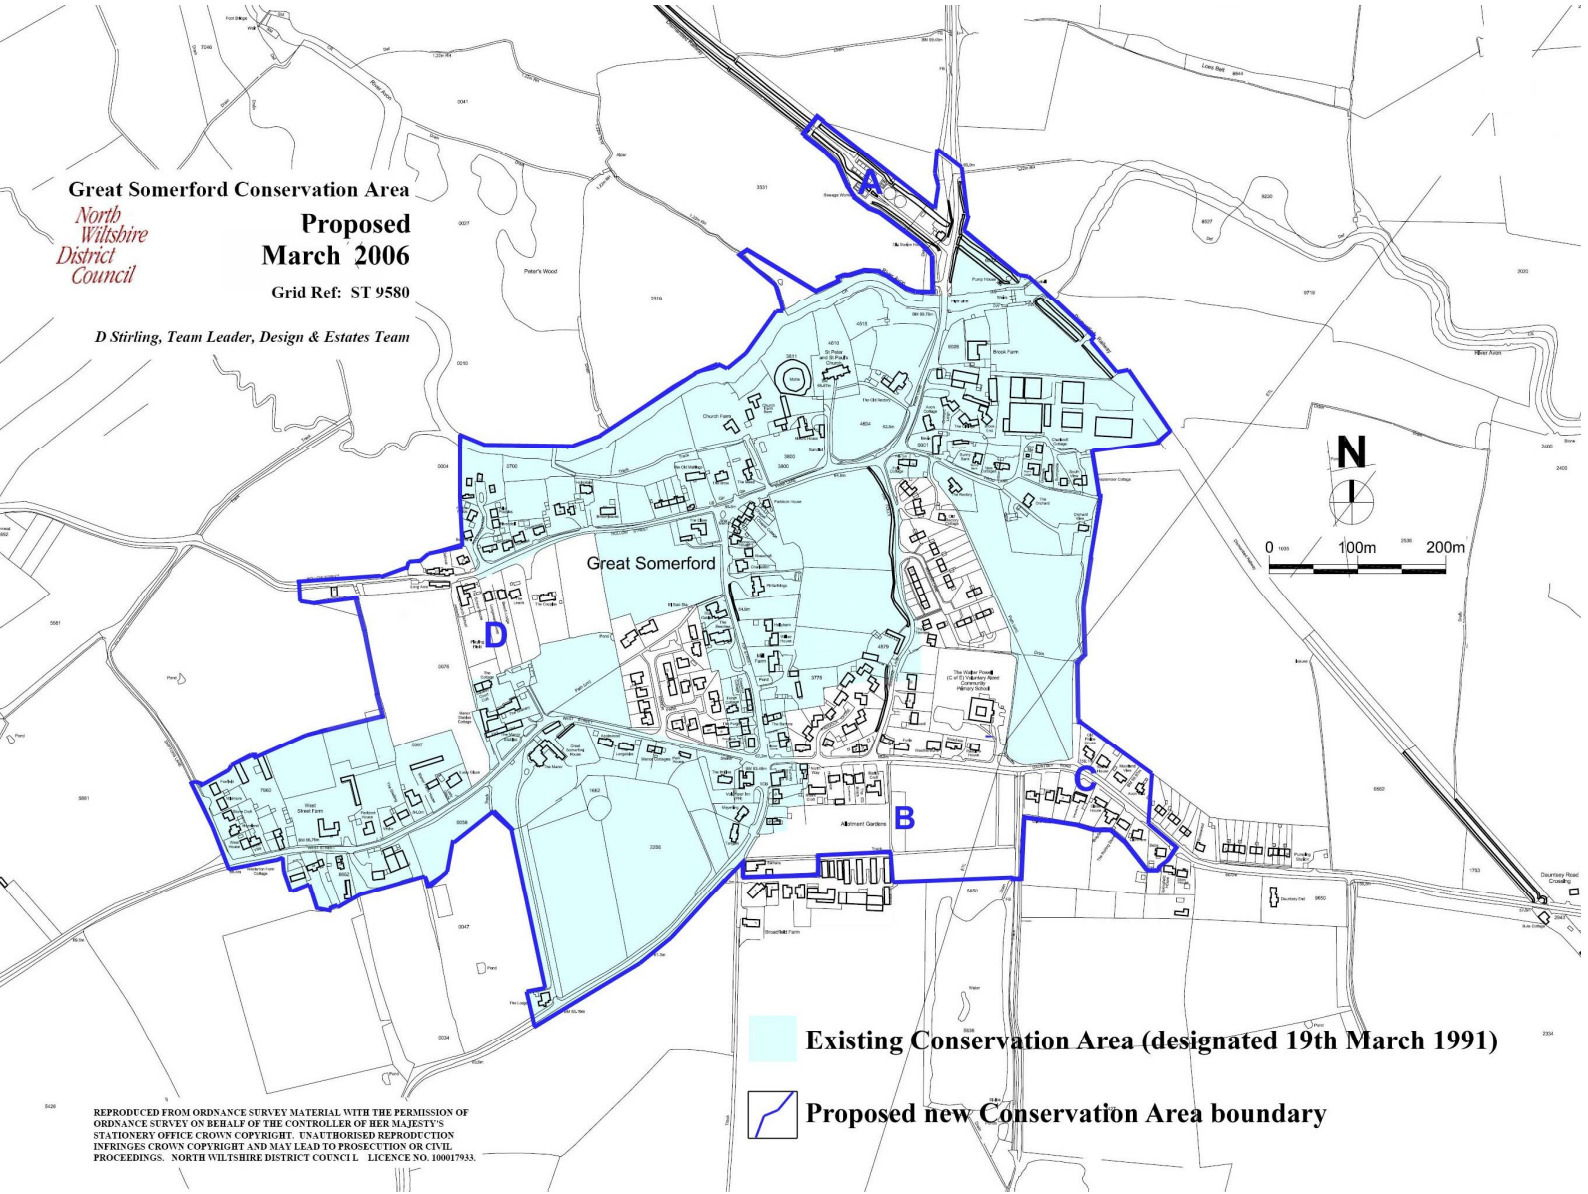

Great Somerford Conservation Area
North Wiltshire District Council
Proposed
March 2006
Grid Ref: ST 9580

D Stirling, Team Leader, Design & Estates Team